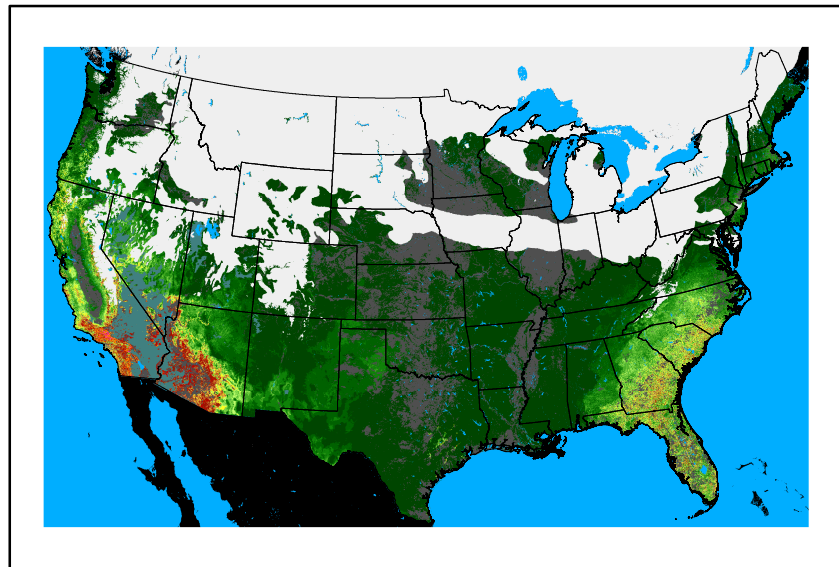

Greenness
us24_358364wk_greenness.img

WFPI & Meteorological Inputs

Day 5

2025-01-09

Computed on 2025-01-05

WFPI
fp250109.bil

10hr Fuel Moisture
mc10250109.bil

Dry Bulb Temp
temp20250109.bil

Wind Speed
wspd20250109.bil

Precipitation
p24m_2025010500f120.bil

Greenness
us24_358364wk_greenness.img

WFPI & Meteorological Inputs

Day 6

2025-01-10

Computed on 2025-01-05

WFPI
fp250110.bil