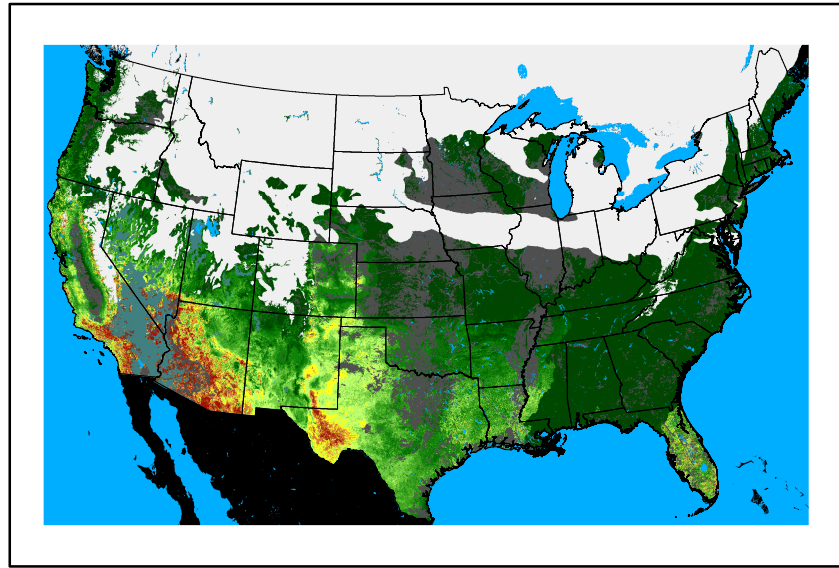

WFPI & Meteorological Inputs

Day 7

2025-01-11

Computed on 2025-01-05

WFPI
fp250111.bil