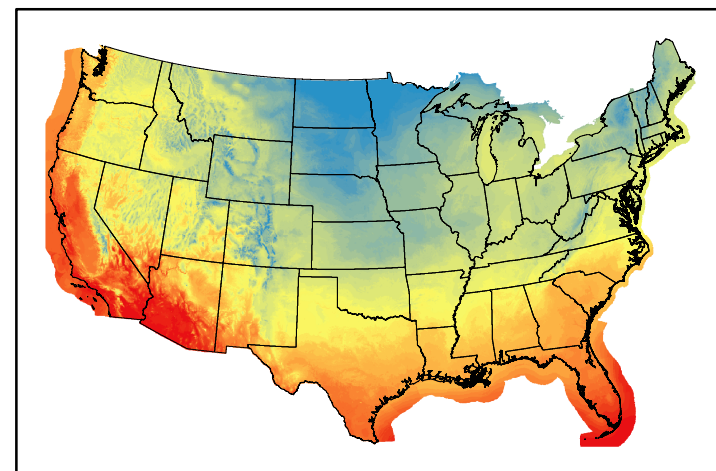

Dry Bulb Temp
temp20250107.bil