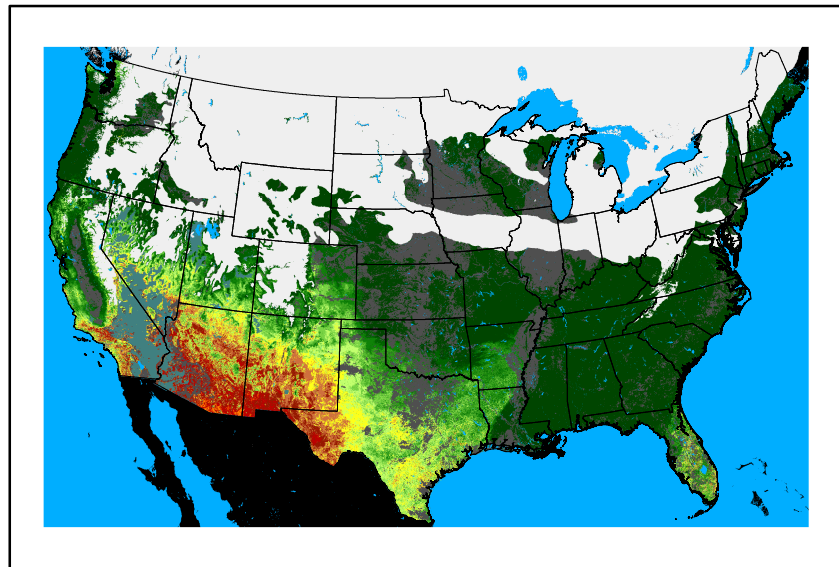

Precipitation
p24m_2025010500f024.bil

Greenness
us24_358364wk_greenness.img

WFPI & Meteorological Inputs

Day 2

2025-01-06

Computed on 2025-01-05

WFPI
fp250106.bil

10hr Fuel Moisture
mc10250106.bil