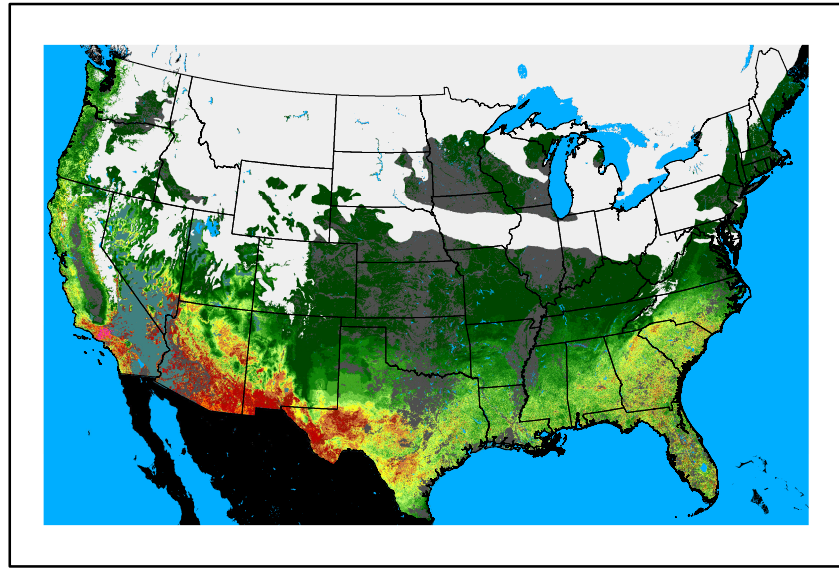

Dry Bulb Temp
temp20250106.bil

Wind Speed
wspd20250106.bil

Precipitation
p24m_2025010500f048.bil

Greenness
us24_358364wk_greenness.img

WFPI & Meteorological Inputs

Day 3

2025-01-07

Computed on 2025-01-05