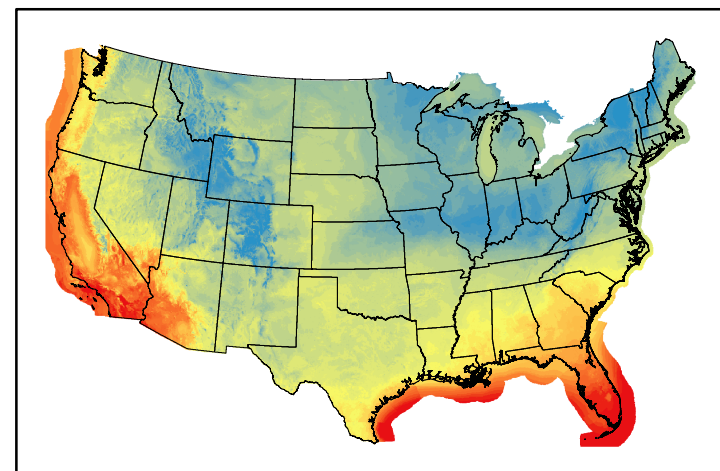

Greenness
us24_358364wk_greenness.img

WFPI & Meteorological Inputs

Day 5

2025-01-09

Computed on 2025-01-05

WFPI
fp250109.bil

10hr Fuel Moisture
mc10250109.bil

Dry Bulb Temp
temp20250109.bil