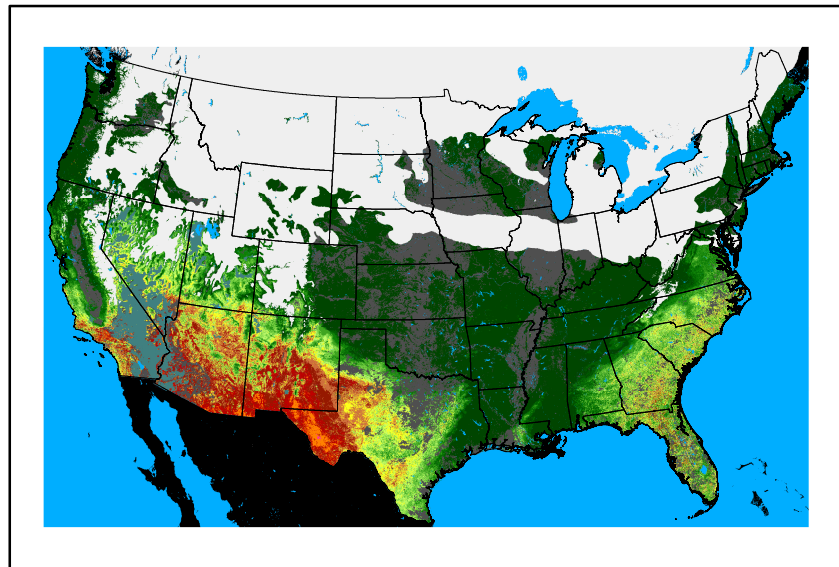

WFPI & Meteorological Inputs

Day 1

2025-01-05

Computed on 2025-01-05

WFPI
fp250105.bil

10hr Fuel Moisture
mc10250105.bil

Dry Bulb Temp
temp20250105.bil

Wind Speed
wspd20250105.bil