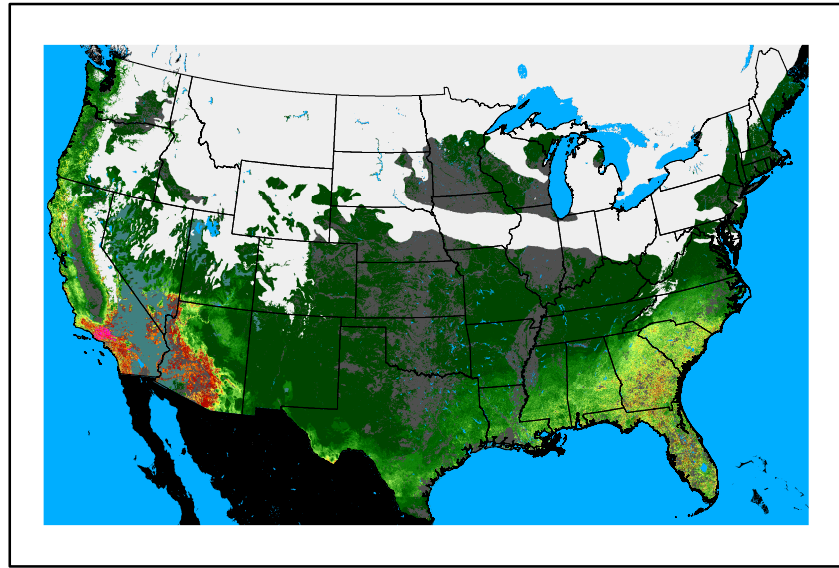

WFPI & Meteorological Inputs

Day 4

2025-01-08

Computed on 2025-01-05

WFPI
fp250108.bil