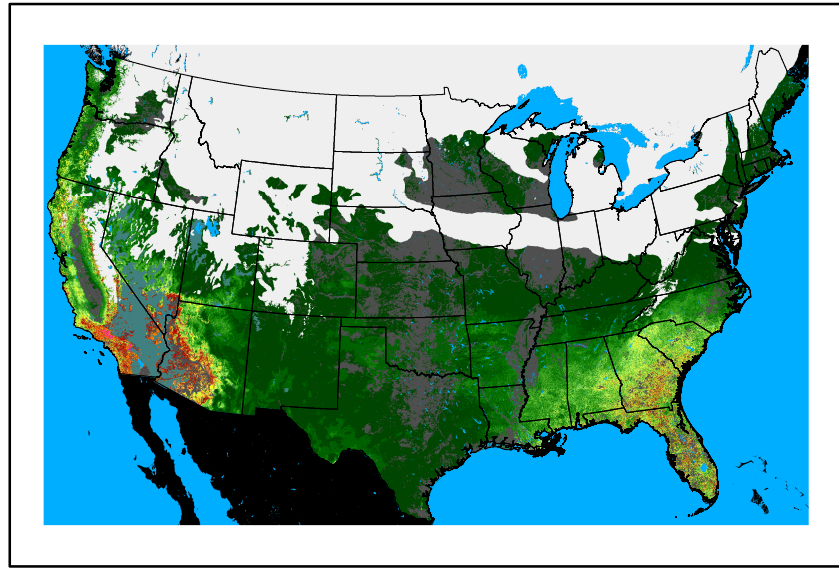

Greenness
us24_358364wk_greenness.img

WFPI & Meteorological Inputs

Day 5

2025-01-09

Computed on 2025-01-05

WFPI
fp250109.bil

10hr Fuel Moisture
mc10250109.bil

Dry Bulb Temp
temp20250109.bil