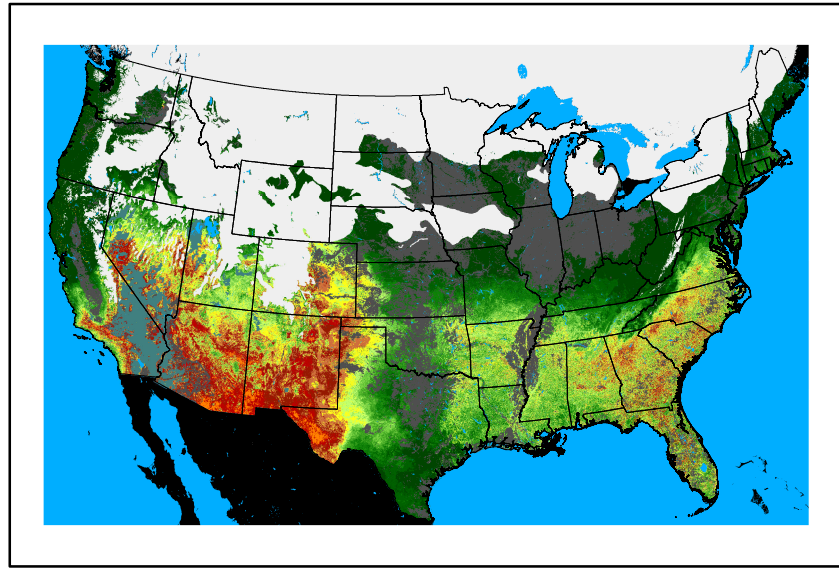

WFPI & Meteorological Inputs

Day 1

2025-01-03

Computed on 2025-01-03

WFPI
fp250103.bil

10hr Fuel Moisture
mc10250103.bil

Dry Bulb Temp
temp20250103.bil

Wind Speed
wspd20250103.bil