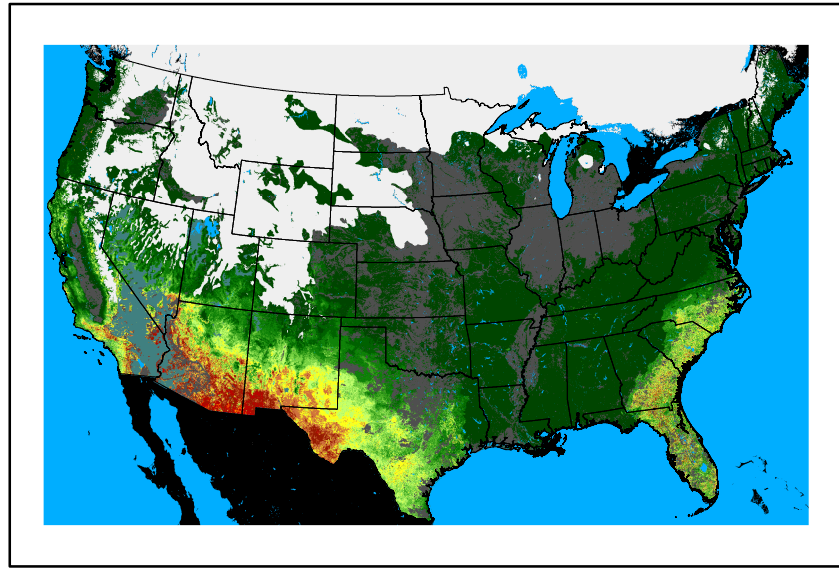

Greenness
us24_358364wk_greenness.img

WFPI & Meteorological Inputs

Day 5

2025-01-05

Computed on 2025-01-01

WFPI
fp250105.bil

10hr Fuel Moisture
mc10250105.bil

Dry Bulb Temp
temp20250105.bil

Wind Speed
wspd20250105.bil

Precipitation
p24m_20250100f120.bil

Greenness
us24_358364wk_greenness.img

WFPI & Meteorological Inputs

Day 6

2025-01-06

Computed on 2025-01-01

WFPI
fp250106.bil