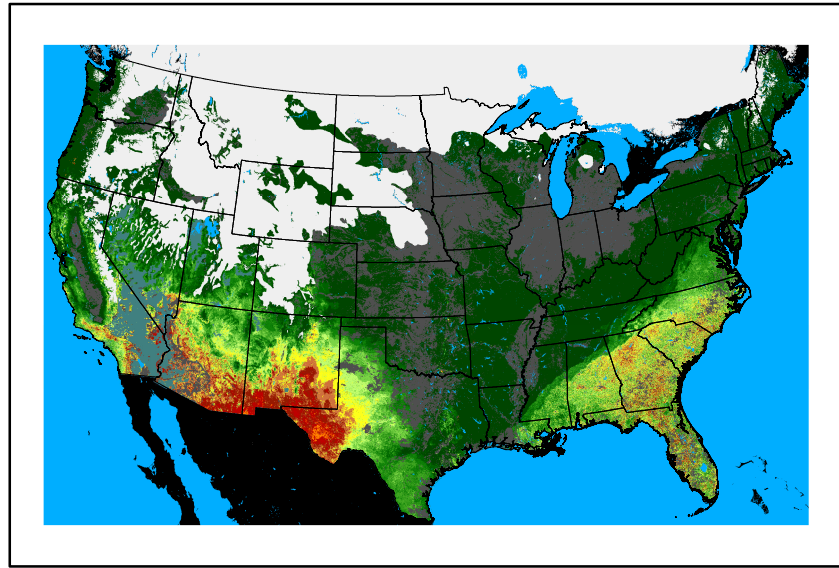

Greenness
us24_358364wk_greenness.img

WFPI & Meteorological Inputs

Day 5

2025-01-05

Computed on 2025-01-01

WFPI
fp250105.bil

10hr Fuel Moisture
mc10250105.bil

Dry Bulb Temp
temp20250105.bil