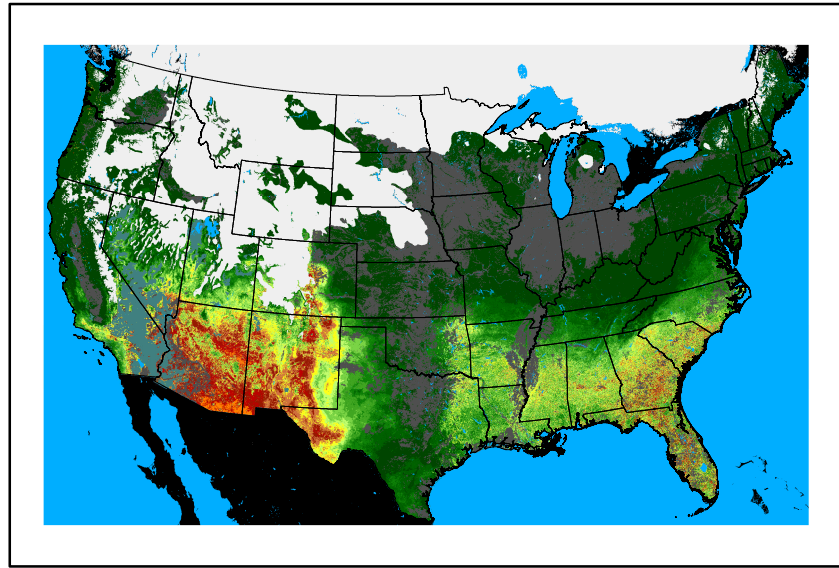

WFPI & Meteorological Inputs

Day 4

2025-01-04

Computed on 2025-01-01

WFPI
fp250104.bil