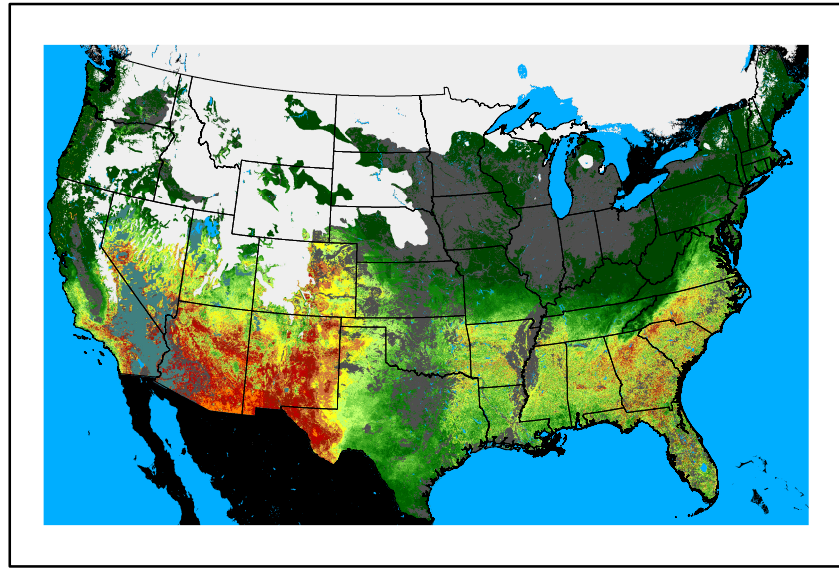

Dry Bulb Temp
temp20250102.bil

Wind Speed
wspd20250102.bil

Precipitation
p24m_20250100f048.bil

Greenness
us24_358364wk_greenness.img

WFPI & Meteorological Inputs

Day 3

2025-01-03

Computed on 2025-01-01