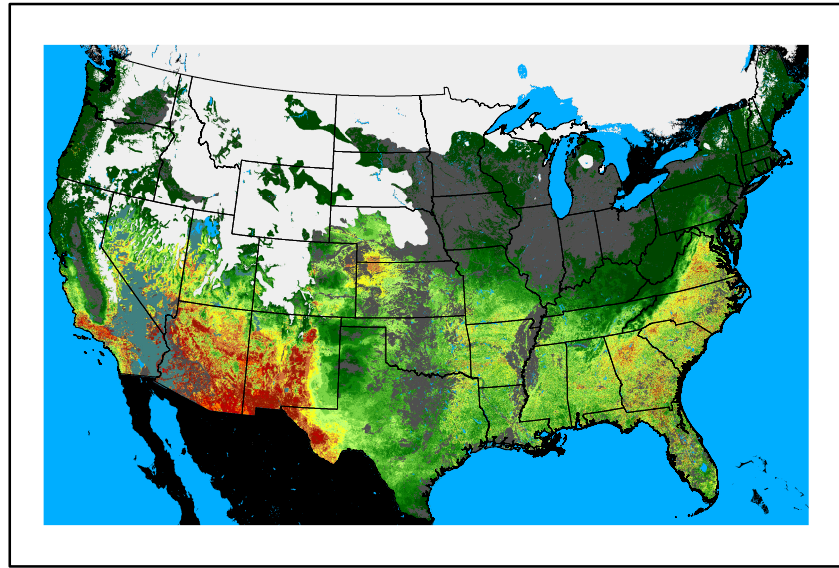

WFPI & Meteorological Inputs

Day 1

2025-01-01

Computed on 2025-01-01

WFPI
fp250101.bil

10hr Fuel Moisture
mc10250101.bil

Dry Bulb Temp
temp20250101.bil

Wind Speed
wspd20250101.bil