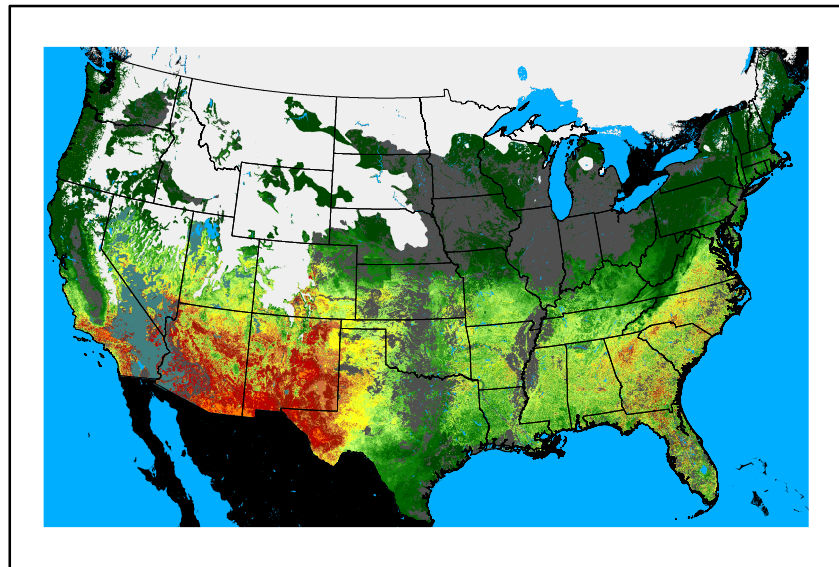

Precipitation
p24m_20250100f024.bil

Greenness
us24_358364wk_greenness.img

WFPI & Meteorological Inputs

Day 2

2025-01-02

Computed on 2025-01-01

WFPI
fp250102.bil

10hr Fuel Moisture
mc10250102.bil