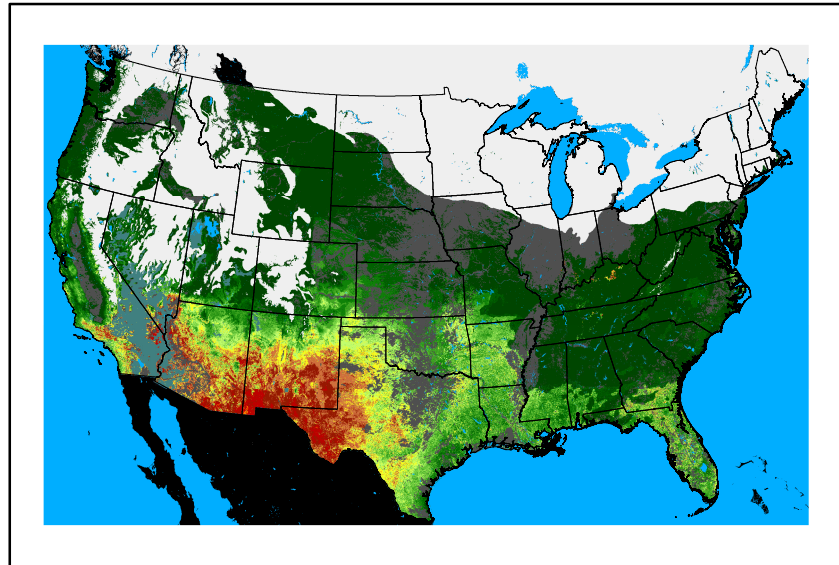

Greenness
us24_351357wk_greenness.img

WFPI & Meteorological Inputs

Day 5

2024-12-30

Computed on 2024-12-26

WFPI
fp241230.bil

10hr Fuel Moisture
mc10241230.bil

Dry Bulb Temp
temp20241230.bil

Wind Speed
wspd20241230.bil

Precipitation
p24m_2024122600f120.bil

Greenness
us24_351357wk_greenness.img

WFPI & Meteorological Inputs

Day 6

2024-12-31

Computed on 2024-12-26

WFPI
fp241231.bil