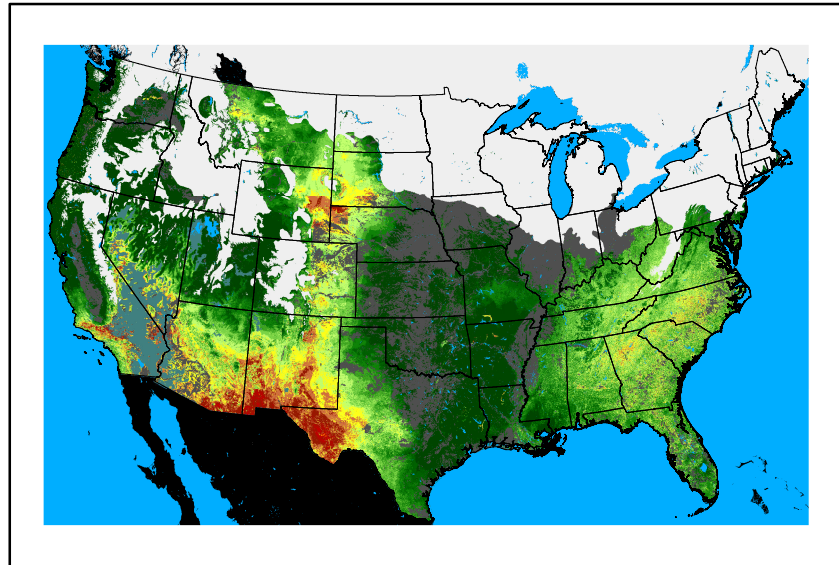

Precipitation
p24m_2024122500f024.bil

Greenness
us24_351357wk_greenness.img

WFPI & Meteorological Inputs

Day 2

2024-12-26

Computed on 2024-12-25

WFPI
fp241226.bil

10hr Fuel Moisture
mc10241226.bil