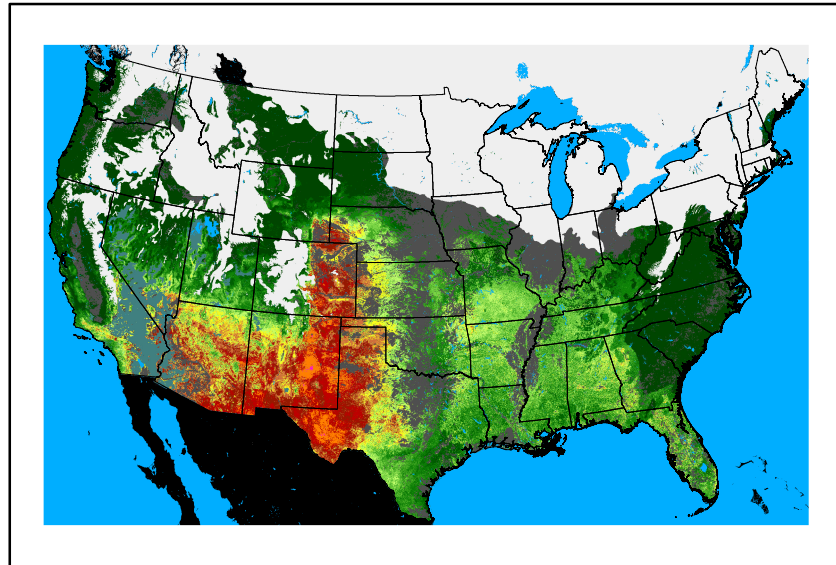

WFPI & Meteorological Inputs

Day 7

2024-12-30

Computed on 2024-12-24

WFPI
fp241230.bil