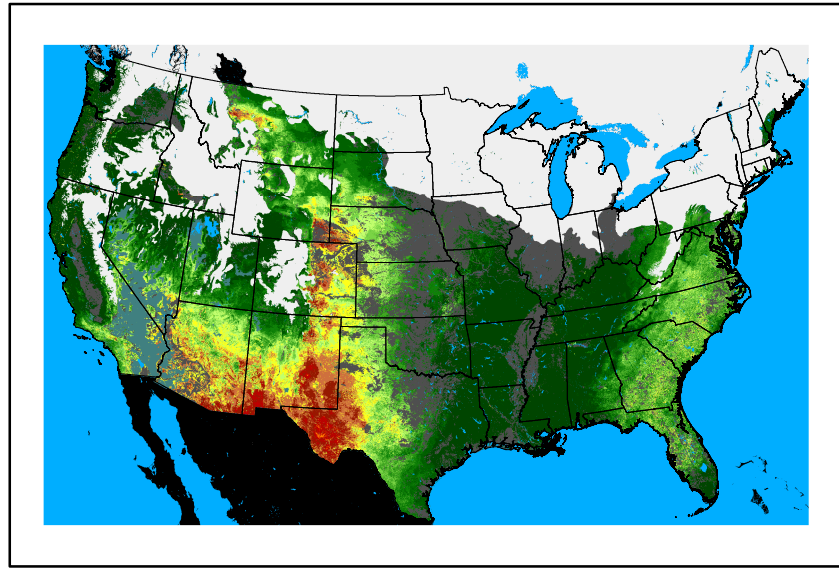

Greenness
us24_351357wk_greenness.img

WFPI & Meteorological Inputs

Day 5

2024-12-28

Computed on 2024-12-24

WFPI
fp241228.bil

10hr Fuel Moisture
mc10241228.bil

Dry Bulb Temp
temp20241228.bil