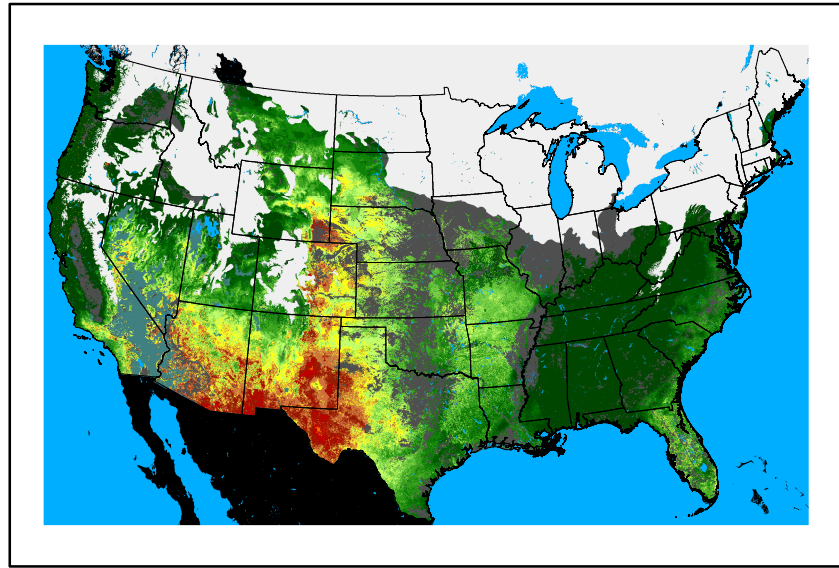

Wind Speed
wspd20241228.bil

Precipitation
p24m_2024122400f120.bil

Greenness
us24_351357wk_greenness.img

WFPI & Meteorological Inputs

Day 6

2024-12-29

Computed on 2024-12-24

WFPI
fp241229.bil