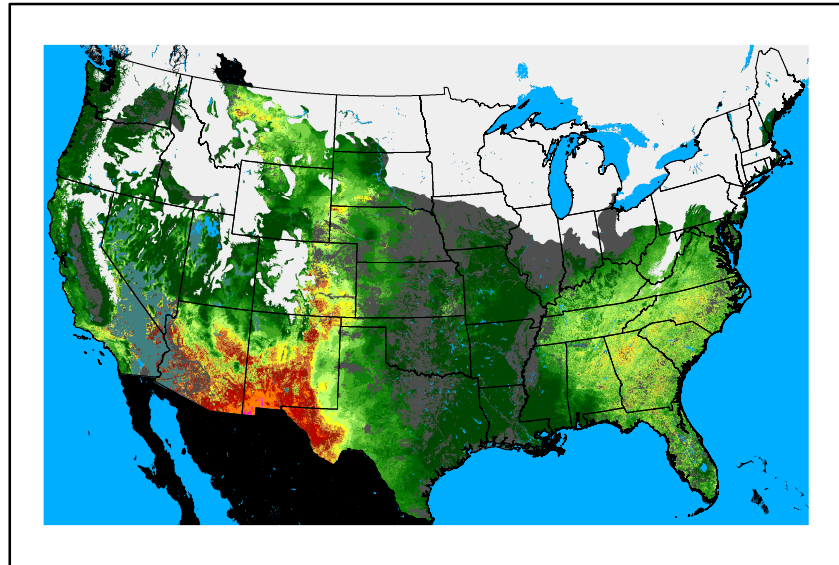

Precipitation
p24m_2024122400f024.bil

Greenness
us24_351357wk_greenness.img

WFPI & Meteorological Inputs

Day 2

2024-12-25

Computed on 2024-12-24

WFPI
fp241225.bil

10hr Fuel Moisture
mc10241225.bil