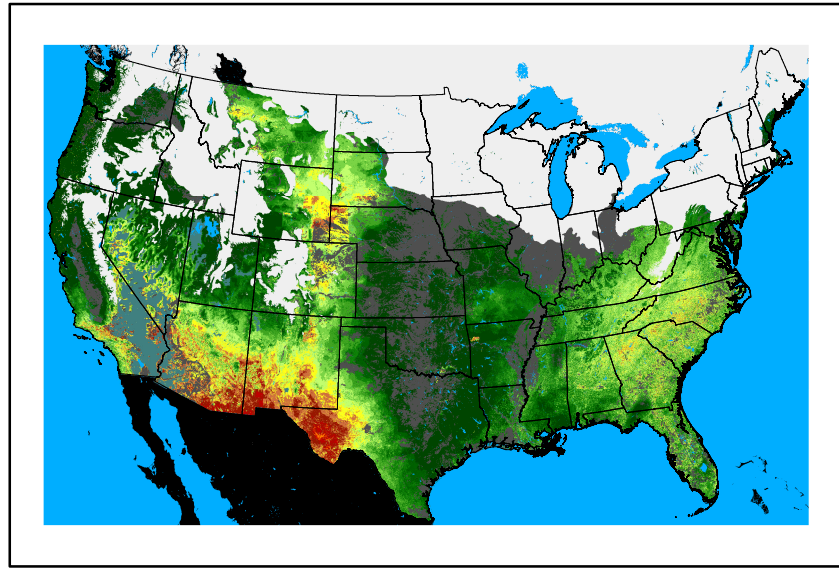

Dry Bulb Temp
temp20241225.bil

Wind Speed
wspd20241225.bil

Precipitation
p24m_2024122400f048.bil

Greenness
us24_351357wk_greenness.img

WFPI & Meteorological Inputs

Day 3

2024-12-26

Computed on 2024-12-24