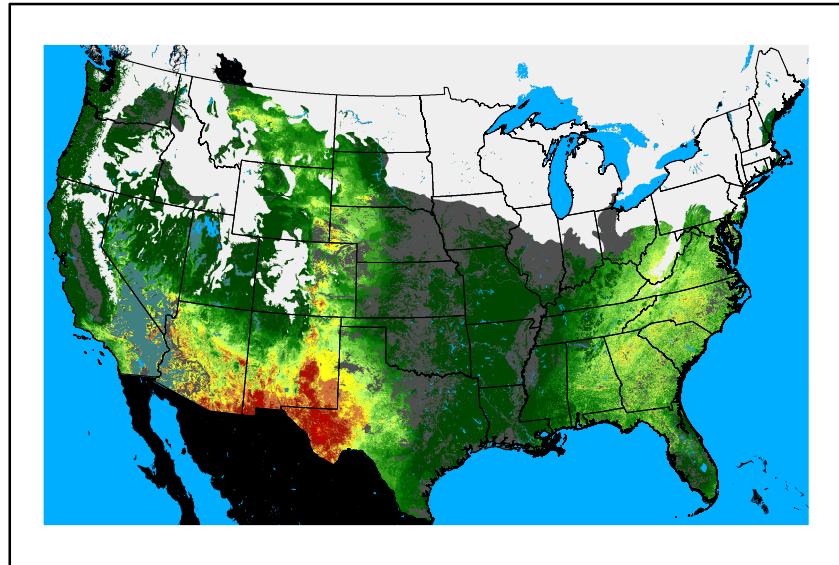

WFPI & Meteorological Inputs

Day 4

2024-12-27

Computed on 2024-12-24

WFPI
fp241227.bil