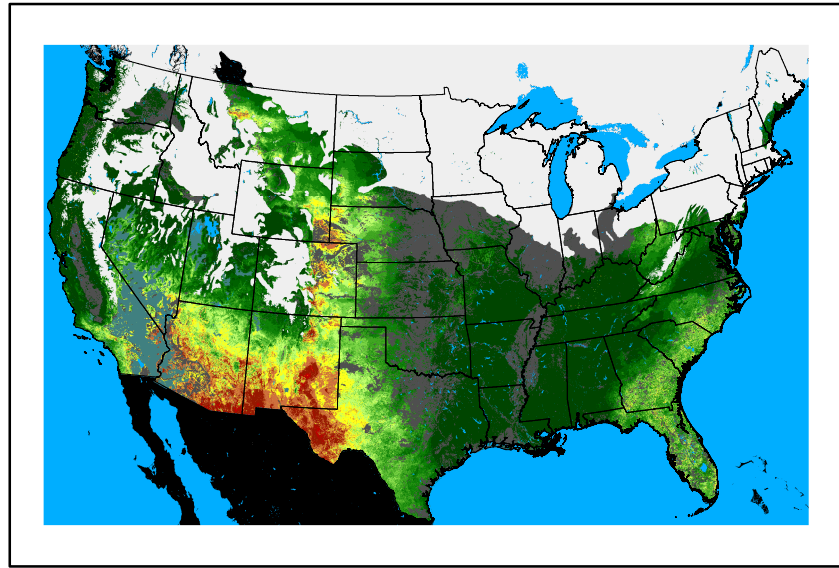

WFPI & Meteorological Inputs

Day 7

2024-12-28

Computed on 2024-12-22

WFPI
fp241228.bil