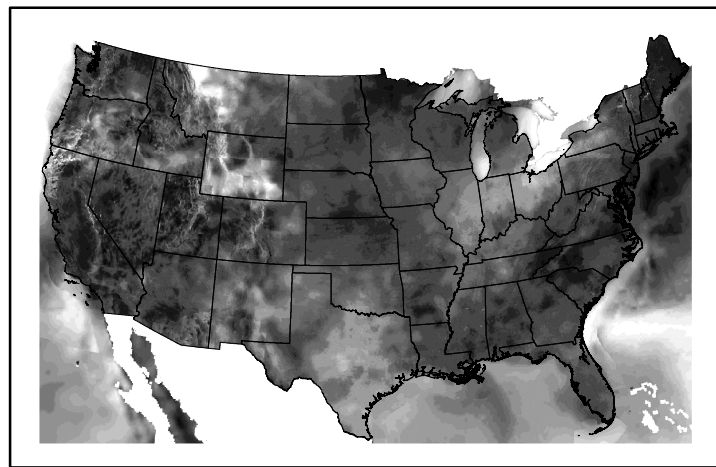

# WFPI & Meteorological Inputs

Day 2

2024-12-23

Computed on 2024-12-22

**WFPI**  
fp241223.bil

**10hr Fuel Moisture**  
mc10241223.bil

**Dry Bulb Temp**  
temp20241223.bil

**Wind Speed**  
wspd20241223.bil