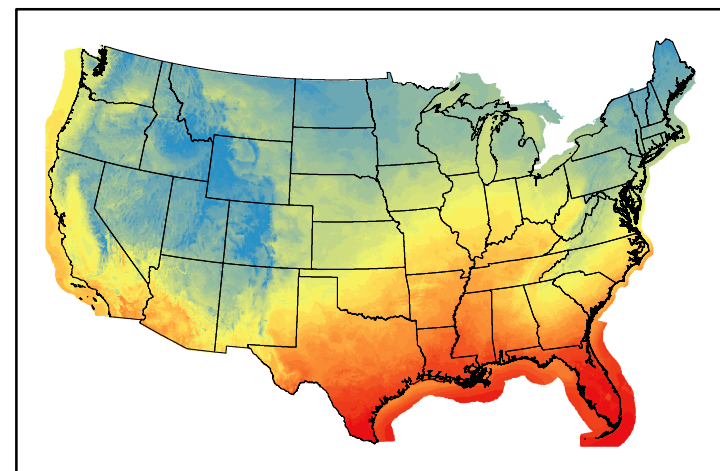

# WFPI & Meteorological Inputs

Day 6

2024-12-27

Computed on 2024-12-22

**WFPI**  
fp241227.bil

**10hr Fuel Moisture**  
mc10241227.bil

**Dry Bulb Temp**  
temp20241227.bil

**Wind Speed**  
wspd20241227.bil