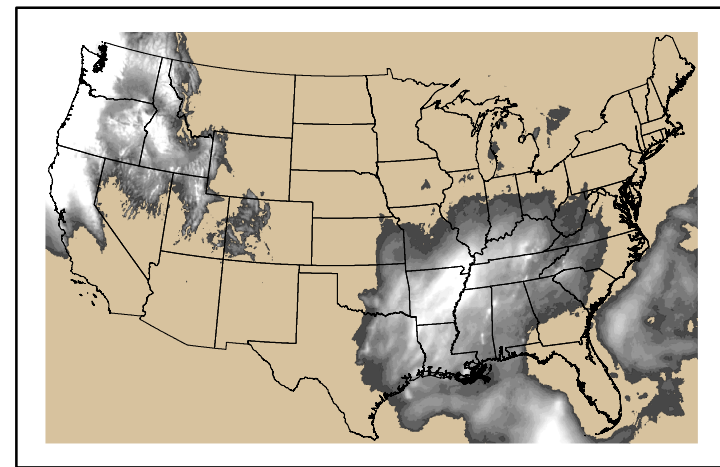

# WFPI & Meteorological Inputs

Day 6

2024-12-27

Computed on 2024-12-22

**WFPI**  
fp241227.bil

**10hr Fuel Moisture**  
mc10241227.bil

**Dry Bulb Temp**  
temp20241227.bil

**Wind Speed**  
wspd20241227.bil