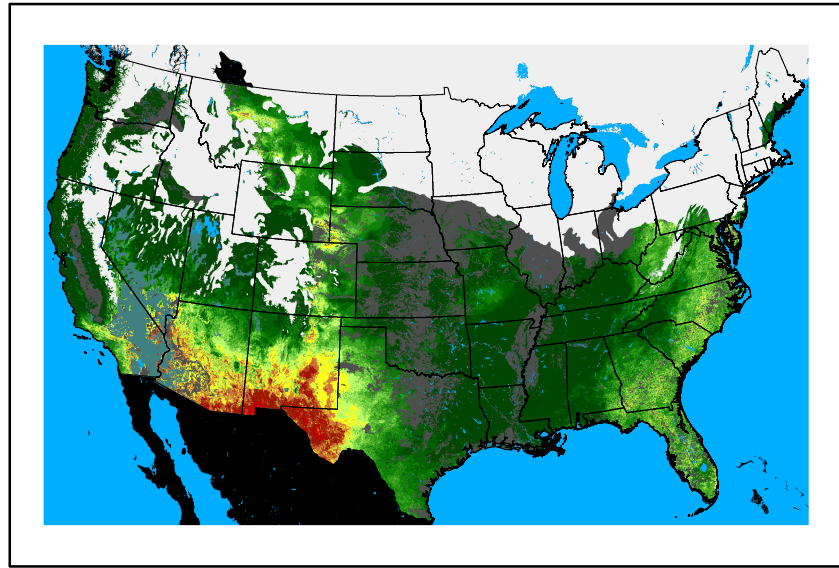

WFPI & Meteorological Inputs

Day 6

2024-12-27

Computed on 2024-12-22

WFPI
fp241227.bil