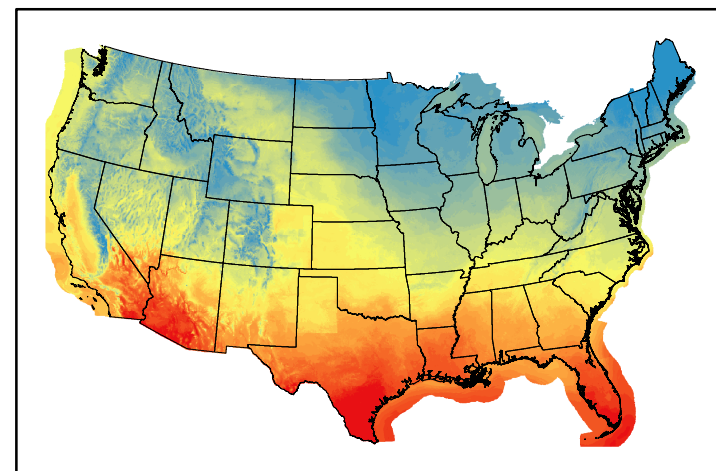

# WFPI & Meteorological Inputs

Day 3

2024-12-24

Computed on 2024-12-22

**WFPI**  
fp241224.bil

**10hr Fuel Moisture**  
mc10241224.bil

**Dry Bulb Temp**  
temp20241224.bil

**Wind Speed**  
wspd20241224.bil