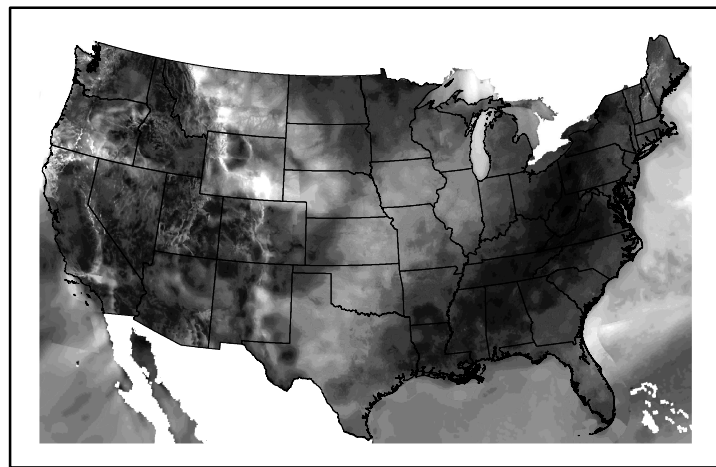

# WFPI & Meteorological Inputs

Day 1

2024-12-22

Computed on 2024-12-22

**WFPI**  
fp241222.bil

**10hr Fuel Moisture**  
mc10241222.bil

**Dry Bulb Temp**  
temp20241222.bil

**Wind Speed**  
wspd20241222.bil