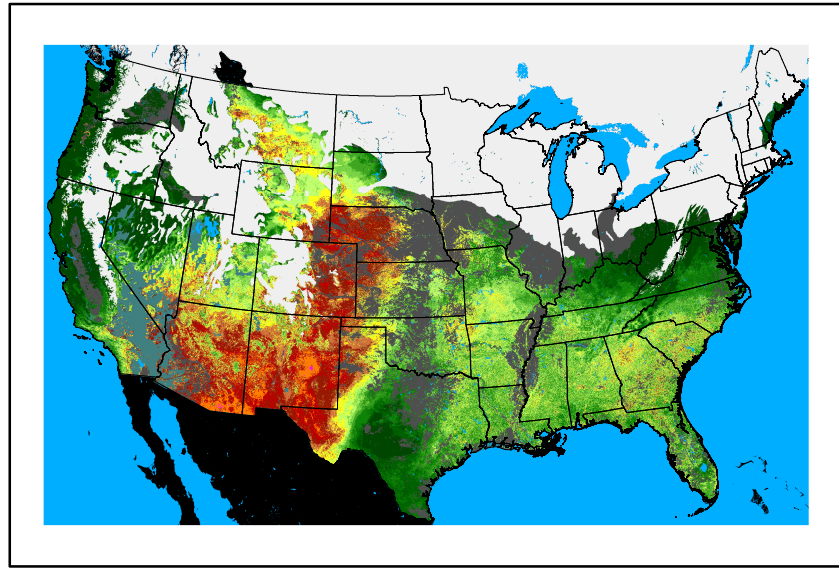

WFPI & Meteorological Inputs

Day 1

2024-12-22

Computed on 2024-12-22

WFPI
fp241222.bil