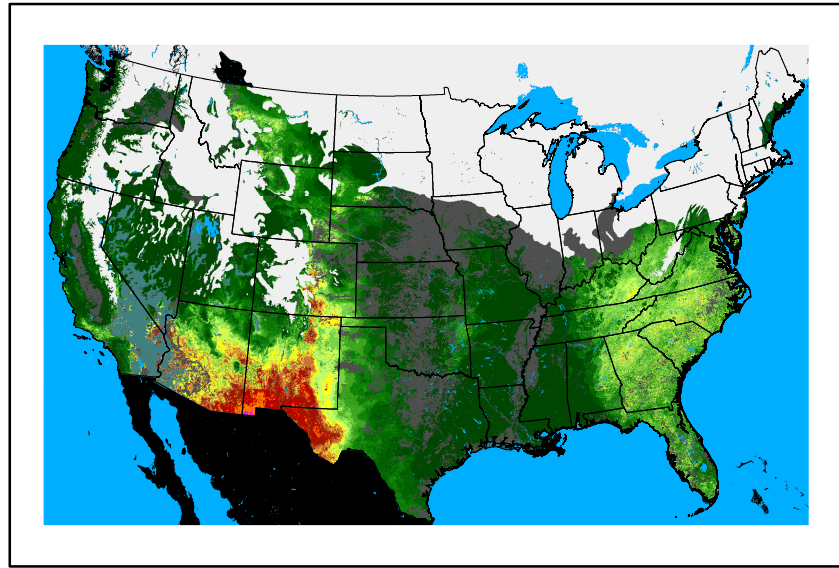

WFPI & Meteorological Inputs

Day 4

2024-12-25

Computed on 2024-12-22

WFPI
fp241225.bil