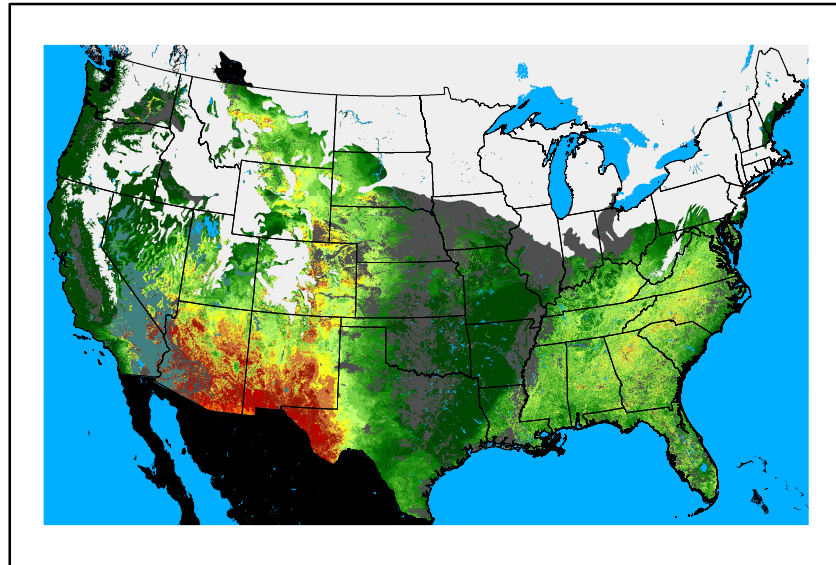

WFPI & Meteorological Inputs

Day 3

2024-12-24

Computed on 2024-12-22

WFPI
fp241224.bil