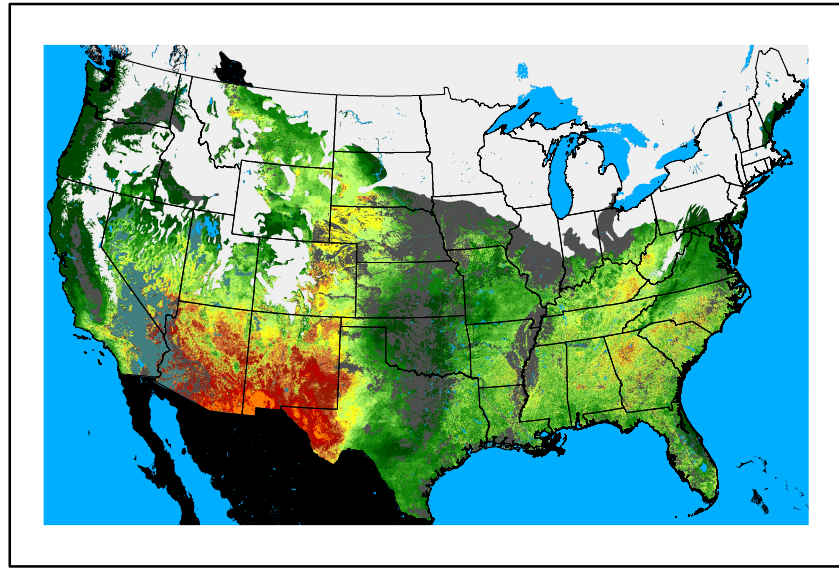

WFPI & Meteorological Inputs

Day 2

2024-12-23

Computed on 2024-12-22

WFPI
fp241223.bil