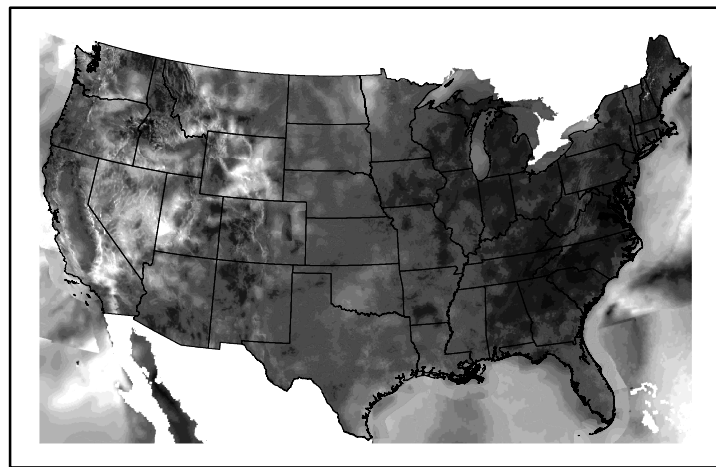

# WFPI & Meteorological Inputs

Day 3

2024-12-24

Computed on 2024-12-22

**WFPI**  
fp241224.bil

**10hr Fuel Moisture**  
mc10241224.bil

**Dry Bulb Temp**  
temp20241224.bil

**Wind Speed**  
wspd20241224.bil