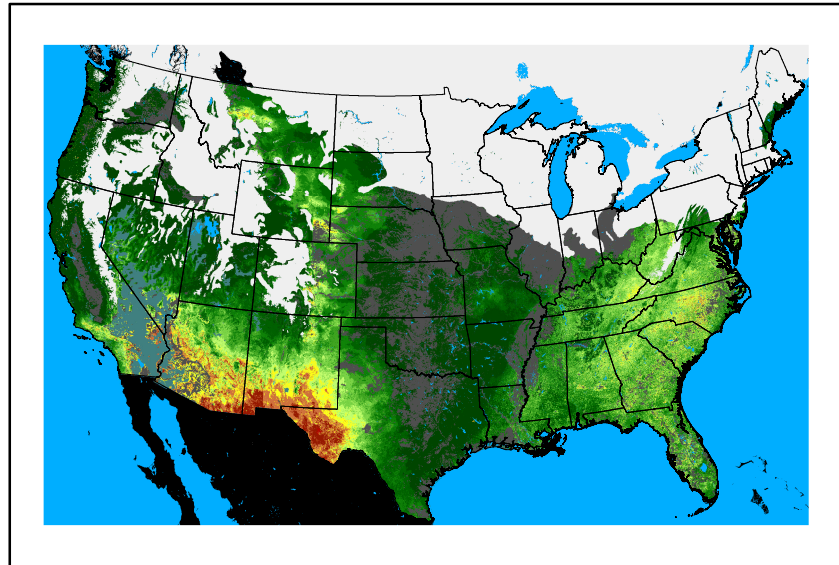

WFPI & Meteorological Inputs

Day 5

2024-12-26

Computed on 2024-12-22

WFPI
fp241226.bil