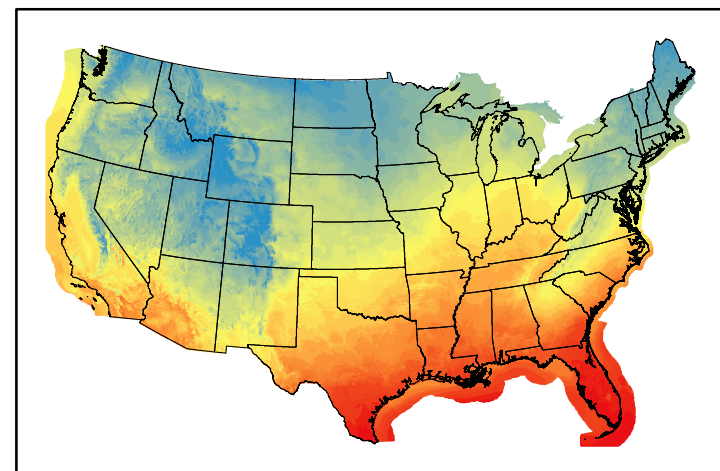

# WFPI & Meteorological Inputs

Day 7

2024-12-28

Computed on 2024-12-22

**WFPI**  
fp241228.bil

**10hr Fuel Moisture**  
mc10241228.bil

**Dry Bulb Temp**  
temp20241228.bil

**Wind Speed**  
wspd20241228.bil