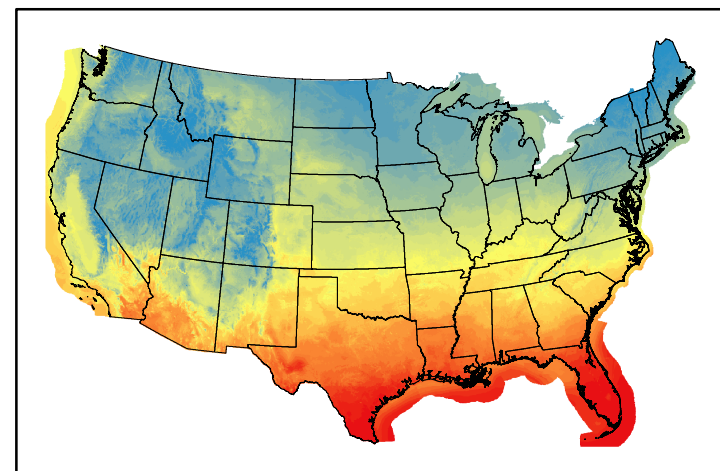

# WFPI & Meteorological Inputs

Day 4

2024-12-25

Computed on 2024-12-22

**WFPI**  
fp241225.bil

**10hr Fuel Moisture**  
mc10241225.bil

**Dry Bulb Temp**  
temp20241225.bil

**Wind Speed**  
wspd20241225.bil