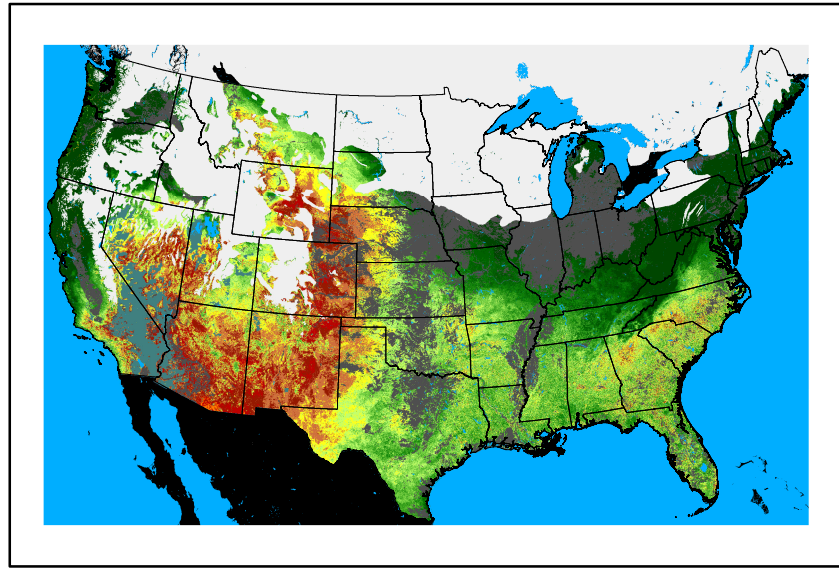

Precipitation
p24m_2024122000f024.bil

Greenness
us24_344350wk_greenness.img

WFPI & Meteorological Inputs

Day 2

2024-12-21

Computed on 2024-12-20

WFPI
fp241221.bil

10hr Fuel Moisture
mc10241221.bil