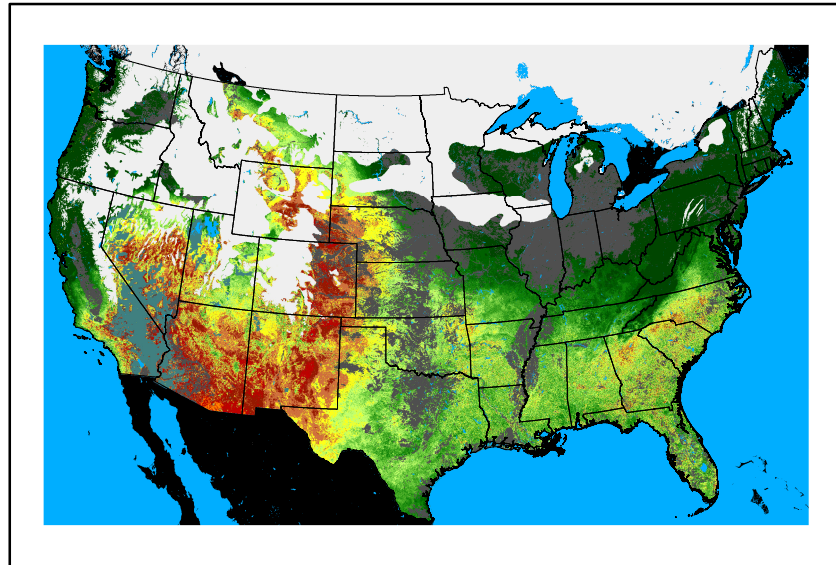

Dry Bulb Temp
temp20241220.bil

Wind Speed
wspd20241220.bil

Precipitation
p24m_2024121900f048.bil

Greenness
us24_344350wk_greenness.img

WFPI & Meteorological Inputs

Day 3

2024-12-21

Computed on 2024-12-19