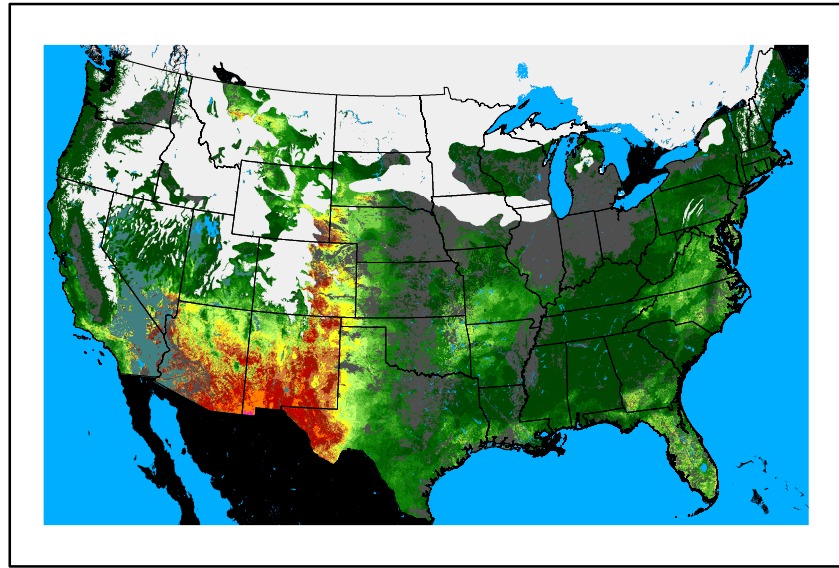

WFPI & Meteorological Inputs

Day 7

2024-12-25

Computed on 2024-12-19

WFPI
fp241225.bil