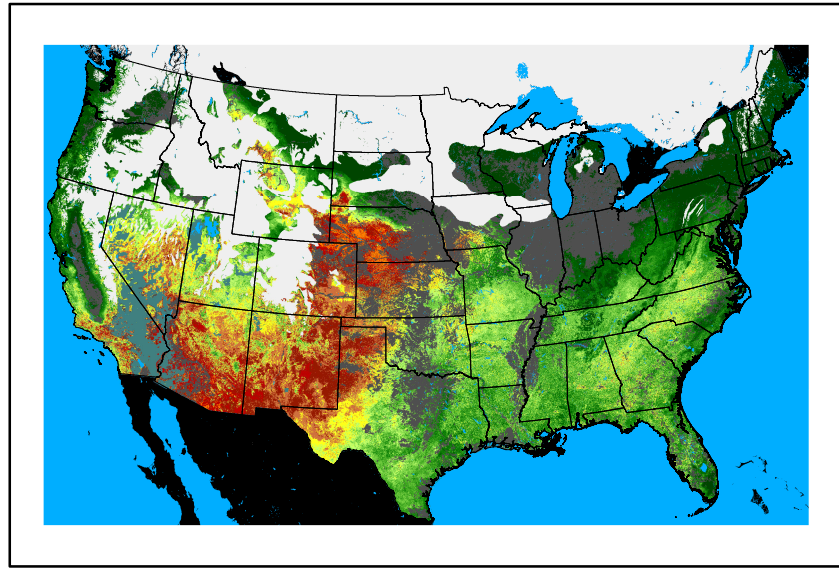

WFPI & Meteorological Inputs

Day 1

2024-12-19

Computed on 2024-12-19

WFPI
fp241219.bil