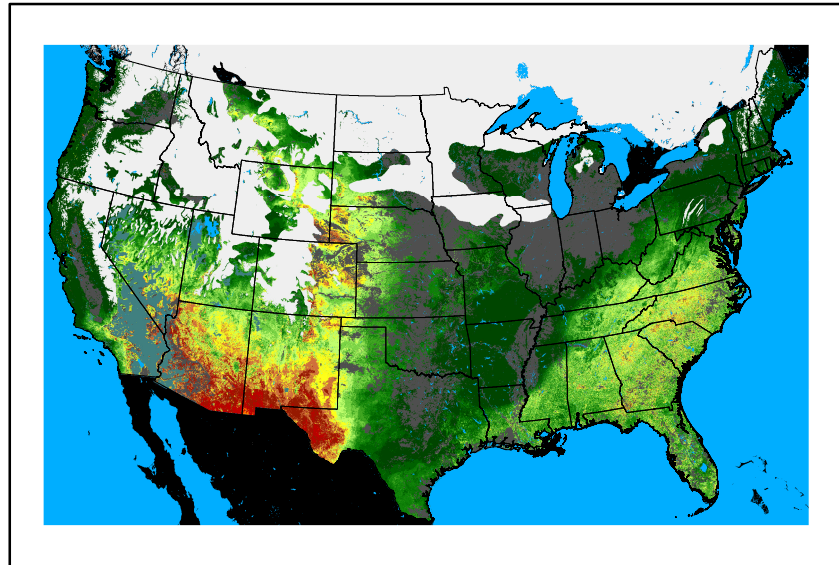

Greenness
us24_344350wk_greenness.img

WFPI & Meteorological Inputs

Day 5

2024-12-23

Computed on 2024-12-19

WFPI
fp241223.bil

10hr Fuel Moisture
mc10241223.bil

Dry Bulb Temp
temp20241223.bil

Wind Speed
wspd20241223.bil

Precipitation
p24m_2024121900f120.bil

Greenness
us24_344350wk_greenness.img

WFPI & Meteorological Inputs

Day 6

2024-12-24

Computed on 2024-12-19

WFPI
fp241224.bil