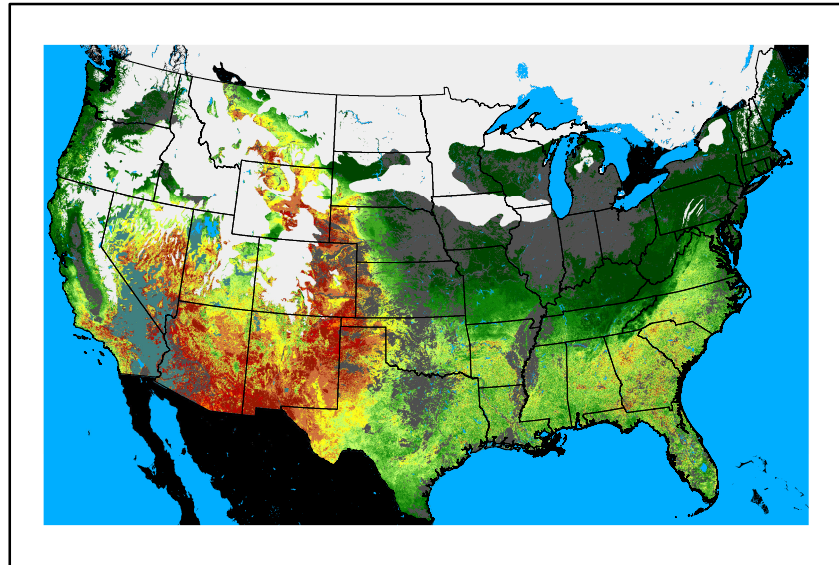

Precipitation
p24m_2024121900f024.bil

Greenness
us24_344350wk_greenness.img

WFPI & Meteorological Inputs

Day 2

2024-12-20

Computed on 2024-12-19

WFPI
fp241220.bil

10hr Fuel Moisture
mc10241220.bil