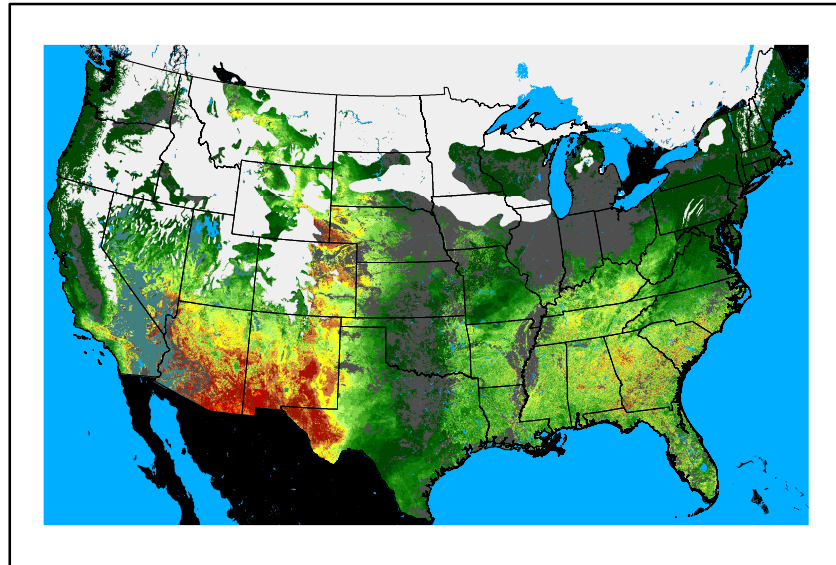

Greenness
us24_344350wk_greenness.img

WFPI & Meteorological Inputs

Day 5

2024-12-23

Computed on 2024-12-19

WFPI
fp241223.bil

10hr Fuel Moisture
mc10241223.bil

Dry Bulb Temp
temp20241223.bil