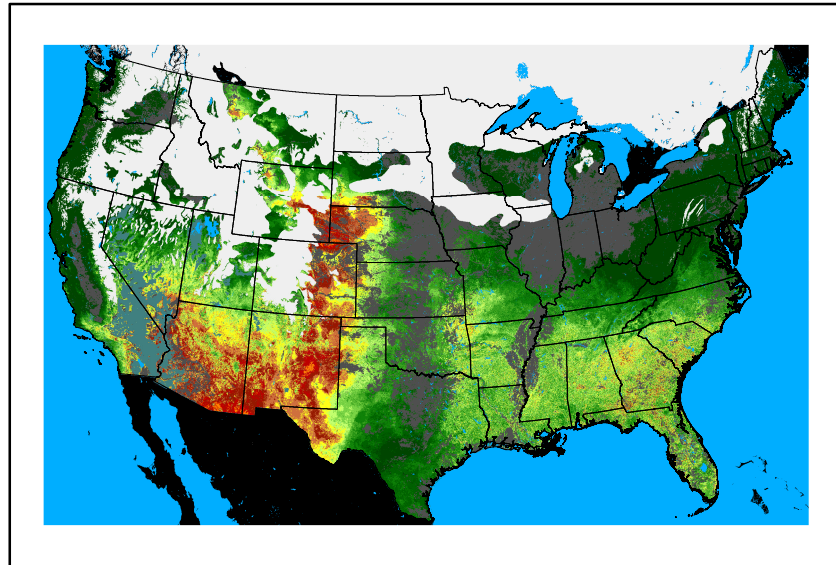

WFPI & Meteorological Inputs

Day 4

2024-12-22

Computed on 2024-12-19

WFPI
fp241222.bil