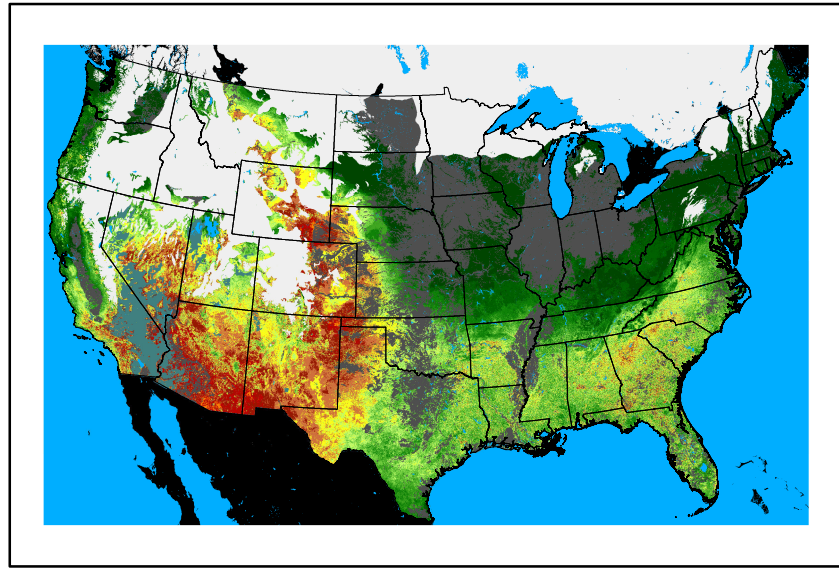

Dry Bulb Temp
temp20241219.bil

Wind Speed
wspd20241219.bil

Precipitation
p24m_2024121800f048.bil

Greenness
us24_344350wk_greenness.img

WFPI & Meteorological Inputs

Day 3

2024-12-20

Computed on 2024-12-18