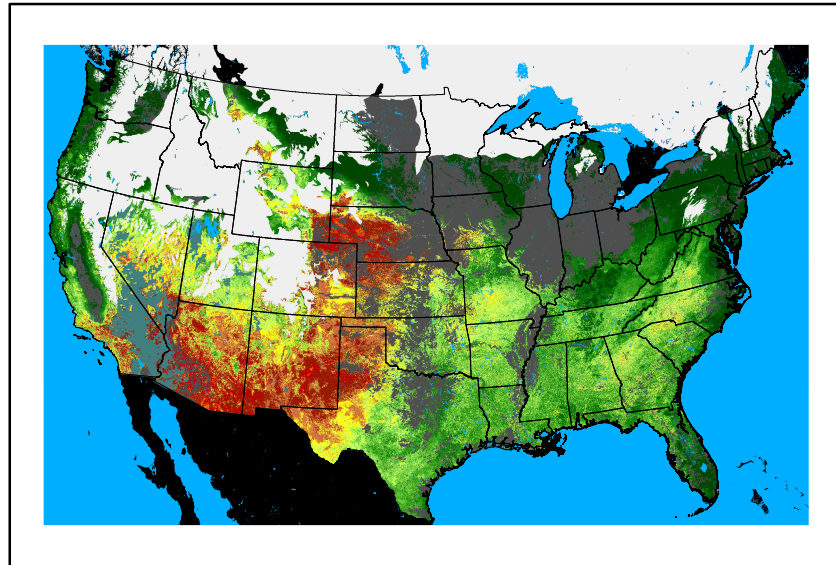

Precipitation
p24m_2024121800f024.bil

Greenness
us24_344350wk_greenness.img

WFPI & Meteorological Inputs

Day 2

2024-12-19

Computed on 2024-12-18

WFPI
fp241219.bil

10hr Fuel Moisture
mc10241219.bil