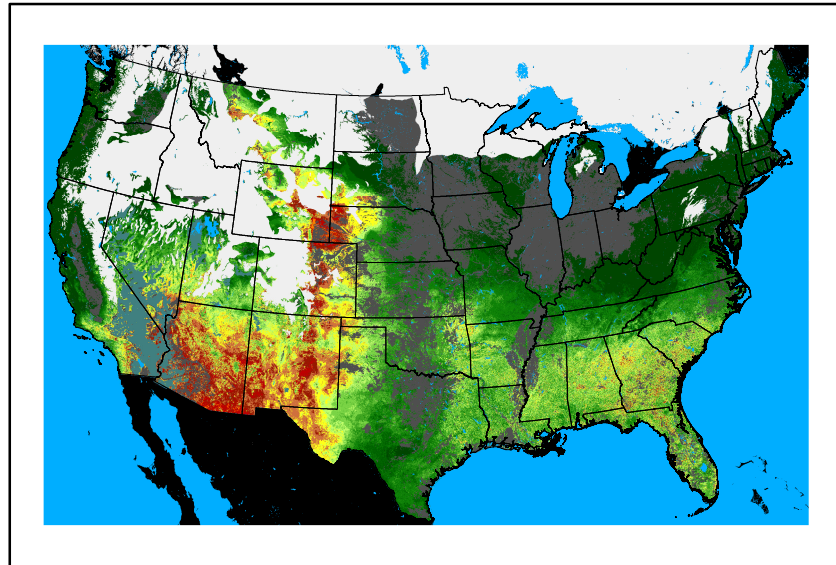

Greenness
us24_344350wk_greenness.img

WFPI & Meteorological Inputs

Day 5

2024-12-22

Computed on 2024-12-18

WFPI
fp241222.bil

10hr Fuel Moisture
mc10241222.bil

Dry Bulb Temp
temp20241222.bil