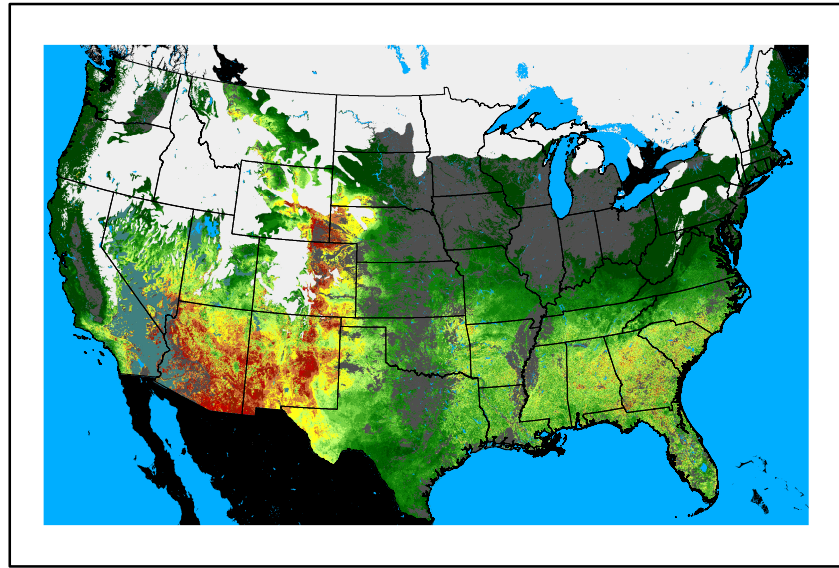

Wind Speed
wspd20241221.bil

Precipitation
p24m_2024121700f120.bil

Greenness
us24_344350wk_greenness.img

WFPI & Meteorological Inputs

Day 6

2024-12-22

Computed on 2024-12-17

WFPI
fp241222.bil