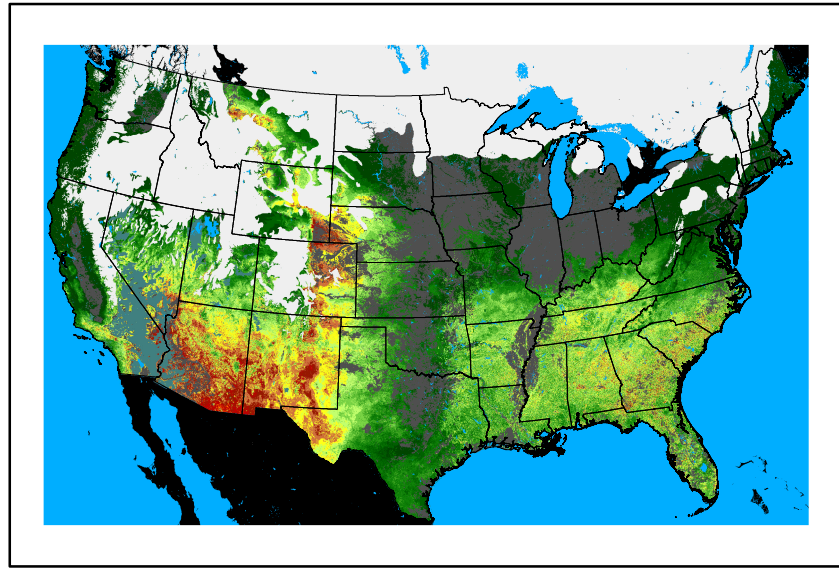

WFPI & Meteorological Inputs

Day 7

2024-12-23

Computed on 2024-12-17

WFPI
fp241223.bil