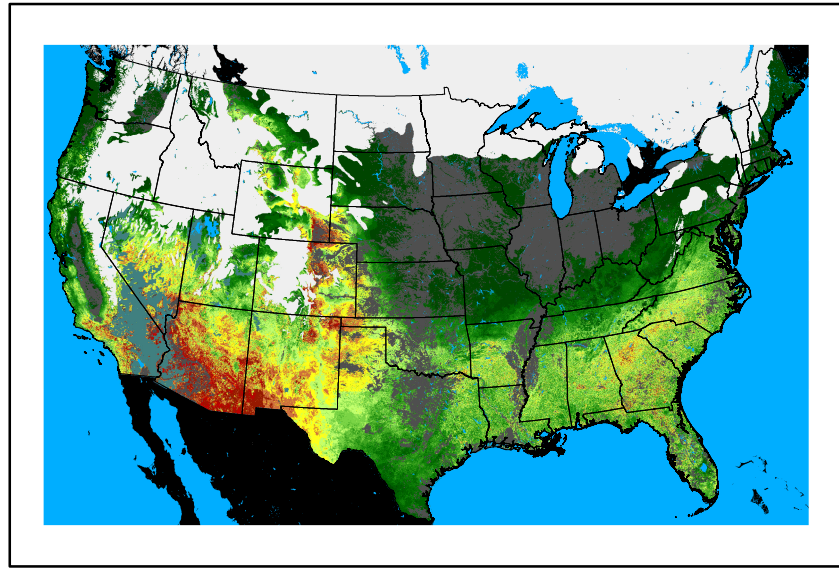

WFPI & Meteorological Inputs

Day 4

2024-12-20

Computed on 2024-12-17

WFPI
fp241220.bil