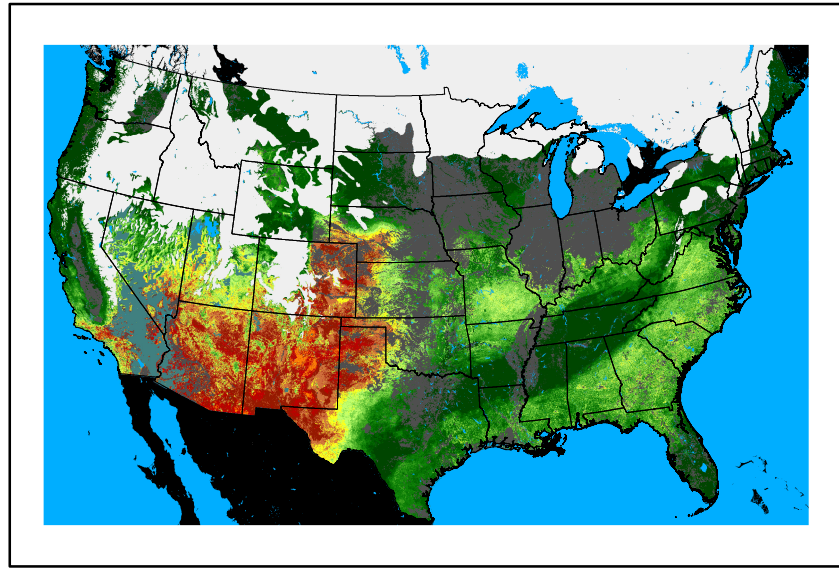

WFPI & Meteorological Inputs

Day 1

2024-12-17

Computed on 2024-12-17

WFPI
fp241217.bil