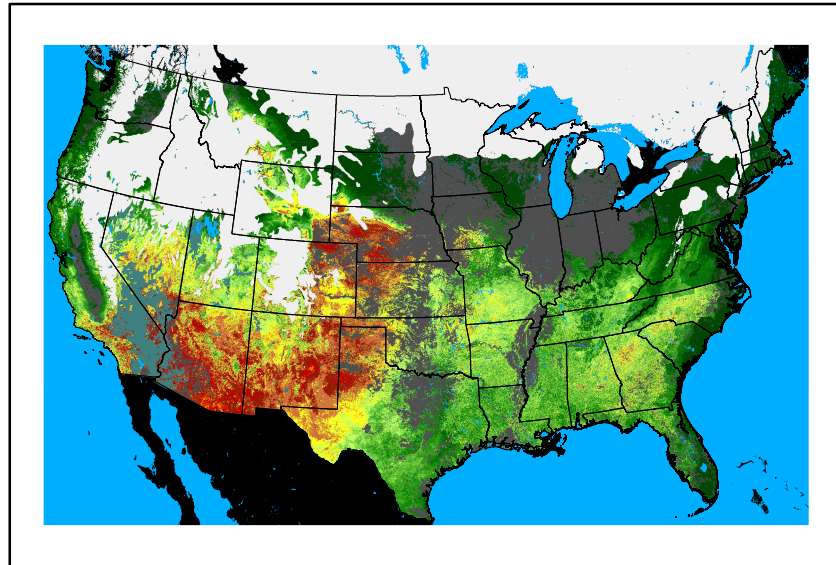

Dry Bulb Temp
temp20241218.bil

Wind Speed
wspd20241218.bil

Precipitation
p24m_2024121700f048.bil

Greenness
us24_344350wk_greenness.img

WFPI & Meteorological Inputs

Day 3

2024-12-19

Computed on 2024-12-17