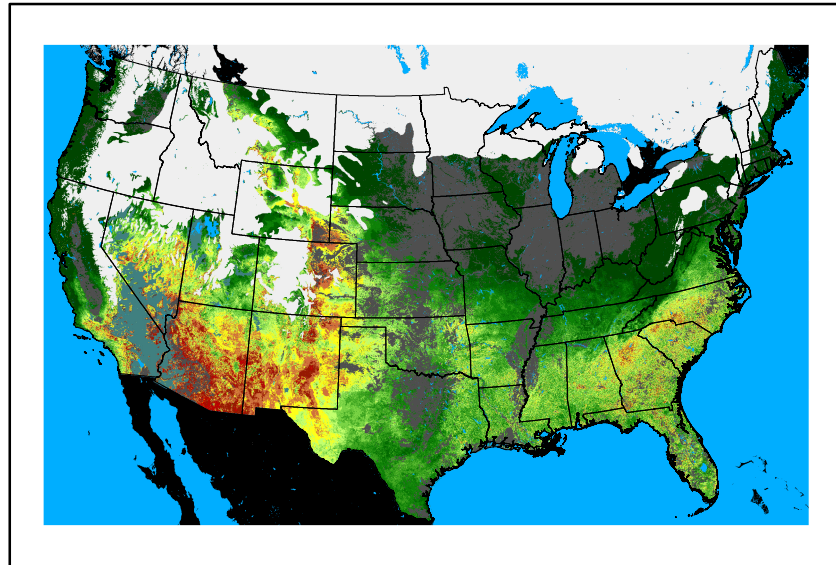

Greenness
us24_344350wk_greenness.img

WFPI & Meteorological Inputs

Day 5

2024-12-21

Computed on 2024-12-17

WFPI
fp241221.bil

10hr Fuel Moisture
mc10241221.bil

Dry Bulb Temp
temp20241221.bil