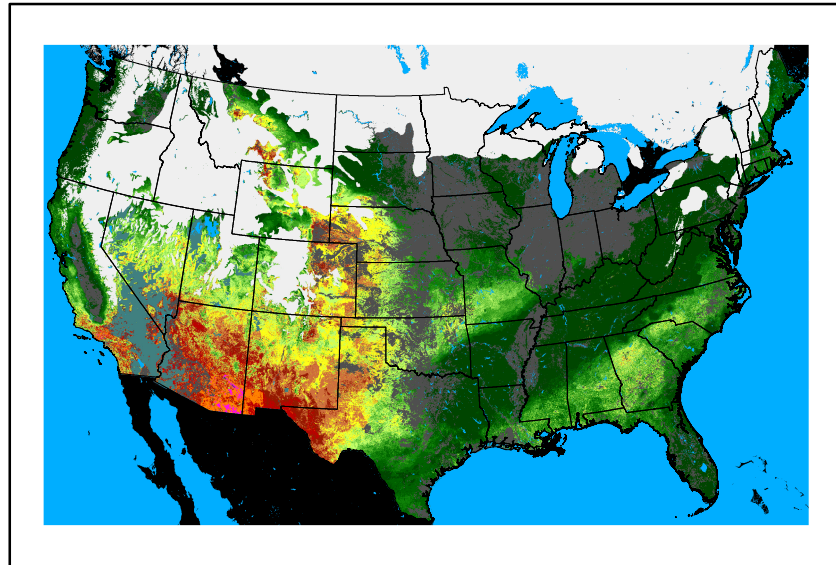

Precipitation
p24m_2024121700f024.bil

Greenness
us24_344350wk_greenness.img

WFPI & Meteorological Inputs

Day 2

2024-12-18

Computed on 2024-12-17

WFPI
fp241218.bil

10hr Fuel Moisture
mc10241218.bil