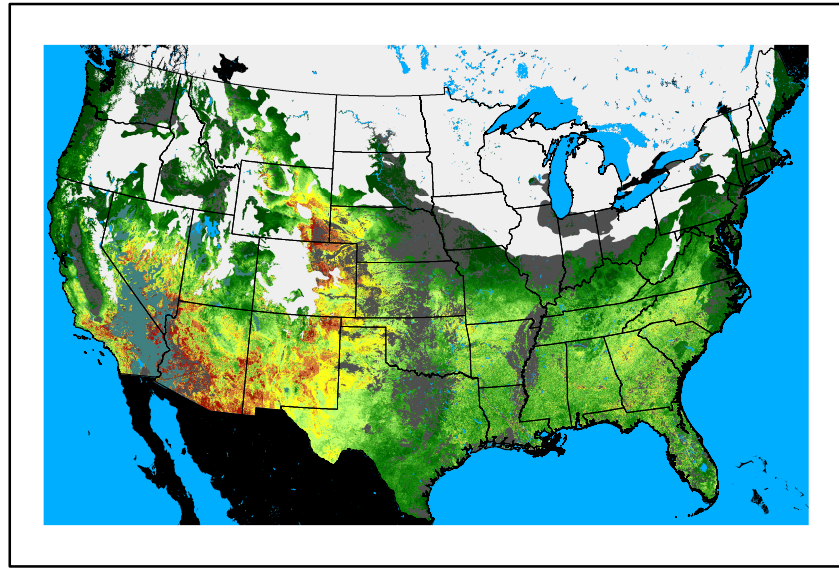

Wind Speed
wspd20241219.bil

Precipitation
p24m_2024121500f120.bil

Greenness
us24_337343wk_greenness.img

WFPI & Meteorological Inputs

Day 6

2024-12-20

Computed on 2024-12-15

WFPI
fp241220.bil