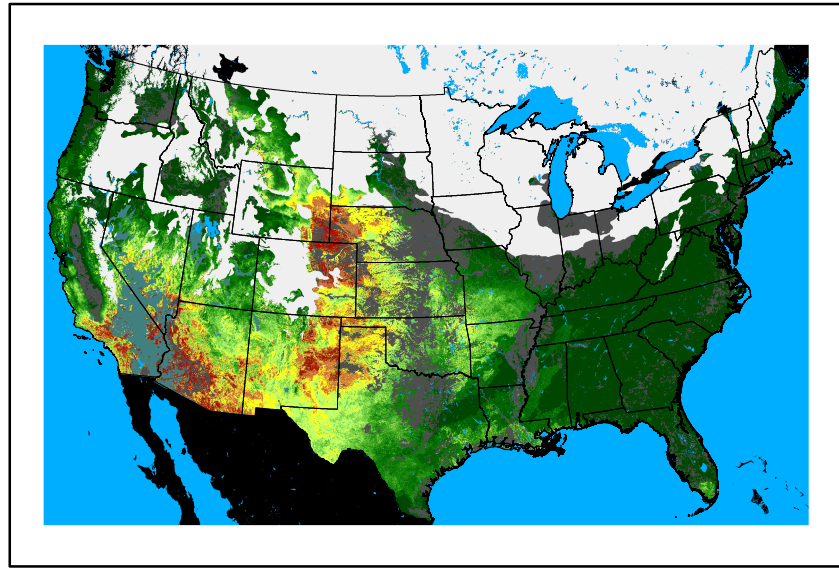

Greenness
us24_337343wk_greenness.img

WFPI & Meteorological Inputs

Day 5

2024-12-19

Computed on 2024-12-15

WFPI
fp241219.bil

10hr Fuel Moisture
mc10241219.bil

Dry Bulb Temp
temp20241219.bil