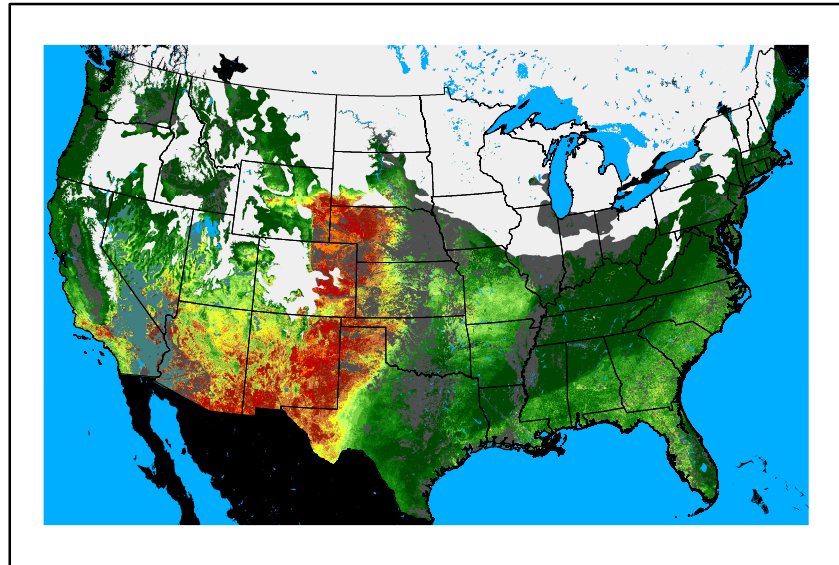

WFPI & Meteorological Inputs

Day 1

2024-12-15

Computed on 2024-12-15

WFPI
fp241215.bil