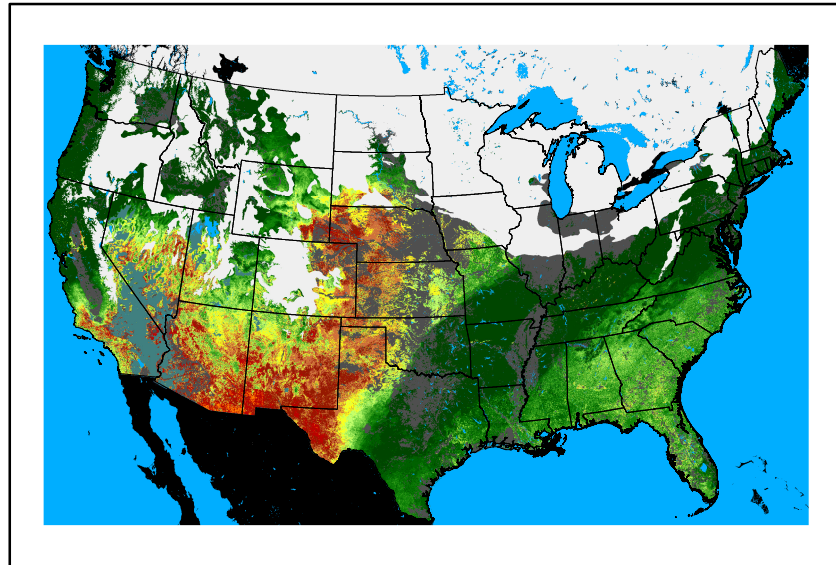

Precipitation
p24m_2024121500f024.bil

Greenness
us24_337343wk_greenness.img

WFPI & Meteorological Inputs

Day 2

2024-12-16

Computed on 2024-12-15

WFPI
fp241216.bil

10hr Fuel Moisture
mc10241216.bil