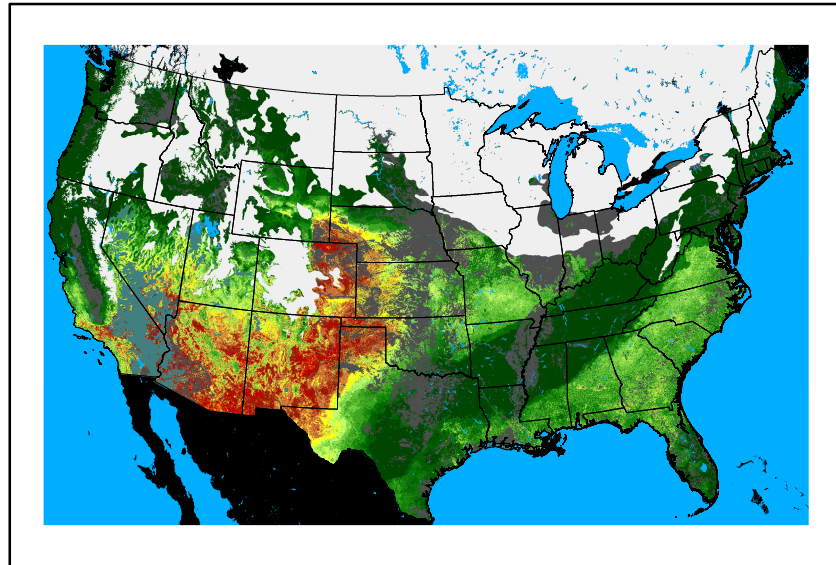

Dry Bulb Temp
temp20241216.bil

Wind Speed
wspd20241216.bil

Precipitation
p24m_2024121500f048.bil

Greenness
us24_337343wk_greenness.img

WFPI & Meteorological Inputs

Day 3

2024-12-17

Computed on 2024-12-15