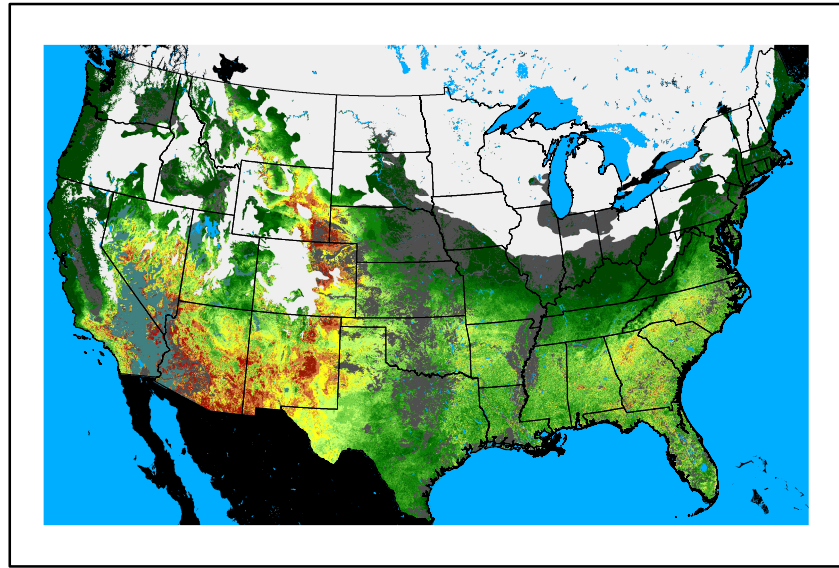

WFPI & Meteorological Inputs

Day 7

2024-12-21

Computed on 2024-12-15

WFPI
fp241221.bil