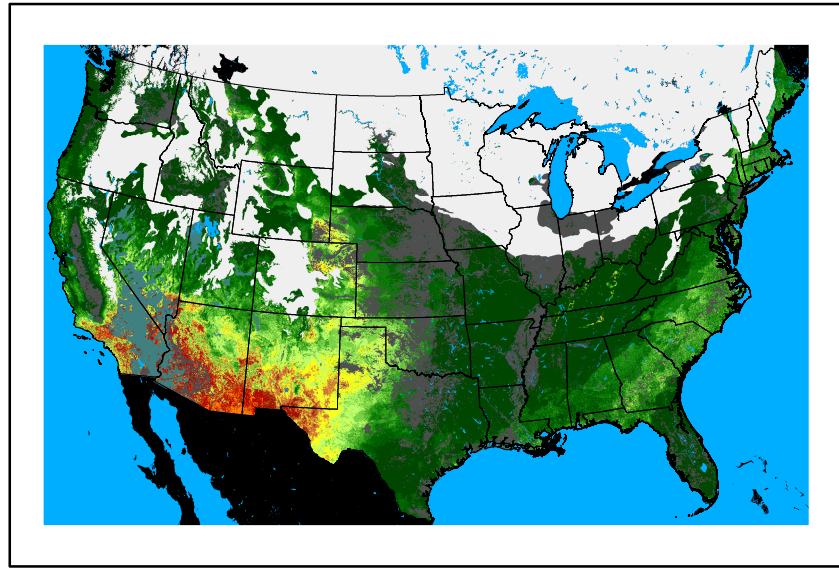

WFPI & Meteorological Inputs

Day 4

2024-12-18

Computed on 2024-12-15

WFPI
fp241218.bil