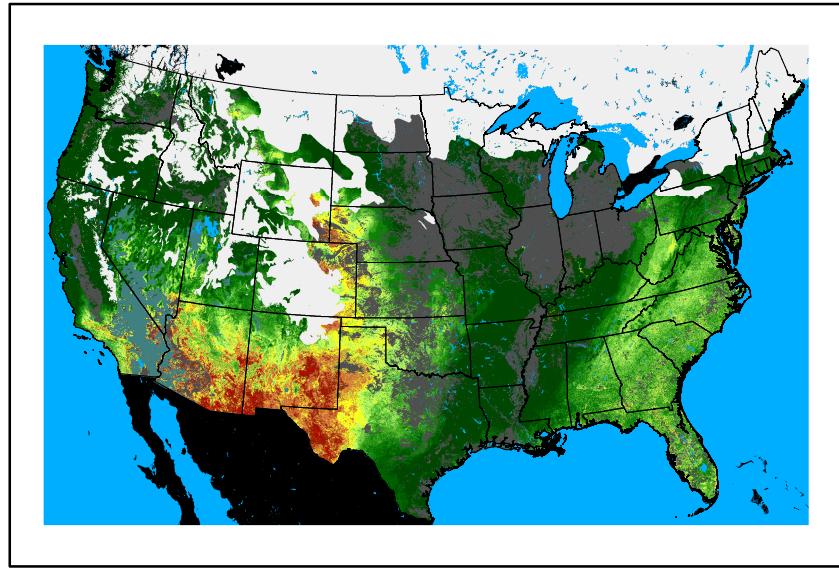

WFPI & Meteorological Inputs

Day 4

2024-12-14

Computed on 2024-12-11

WFPI
fp241214.bil