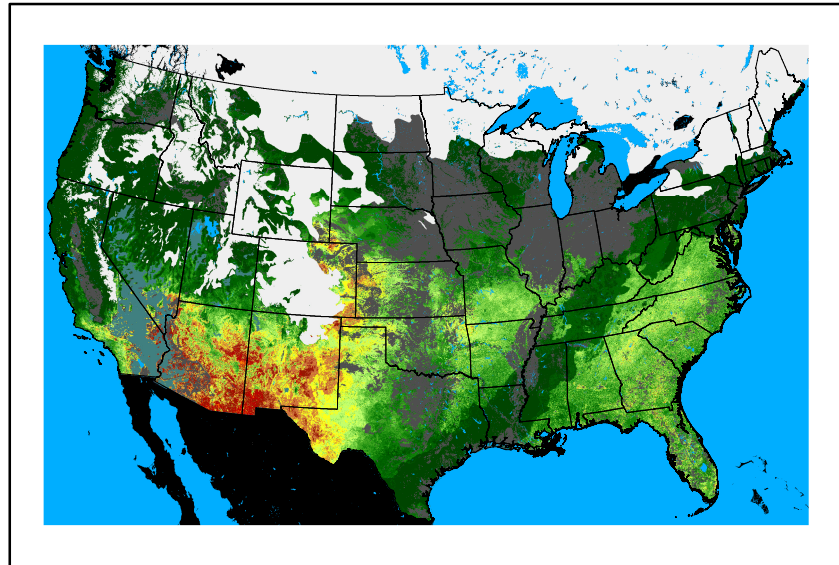

WFPI & Meteorological Inputs

Day 7

2024-12-17

Computed on 2024-12-11

WFPI
fp241217.bil