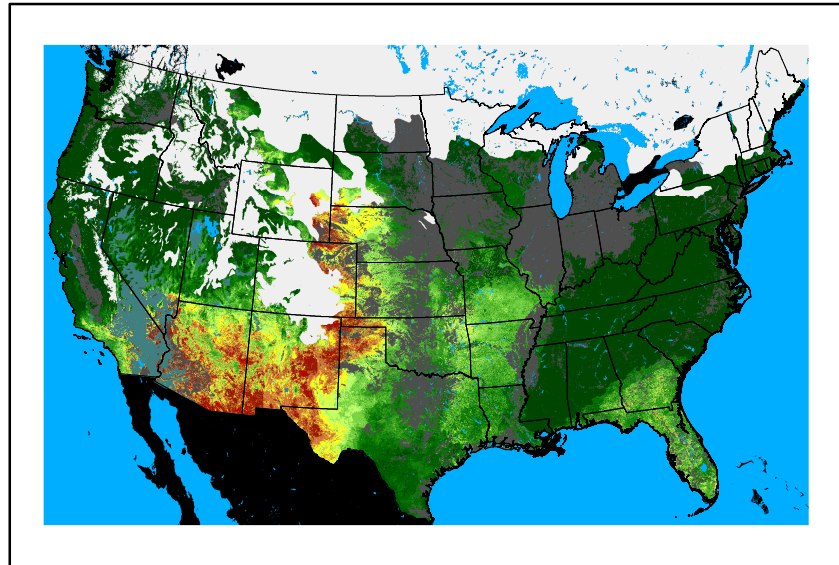

Greenness
us24_337343wk_greenness.img

WFPI & Meteorological Inputs

Day 5

2024-12-15

Computed on 2024-12-11

WFPI
fp241215.bil

10hr Fuel Moisture
mc10241215.bil

Dry Bulb Temp
temp20241215.bil