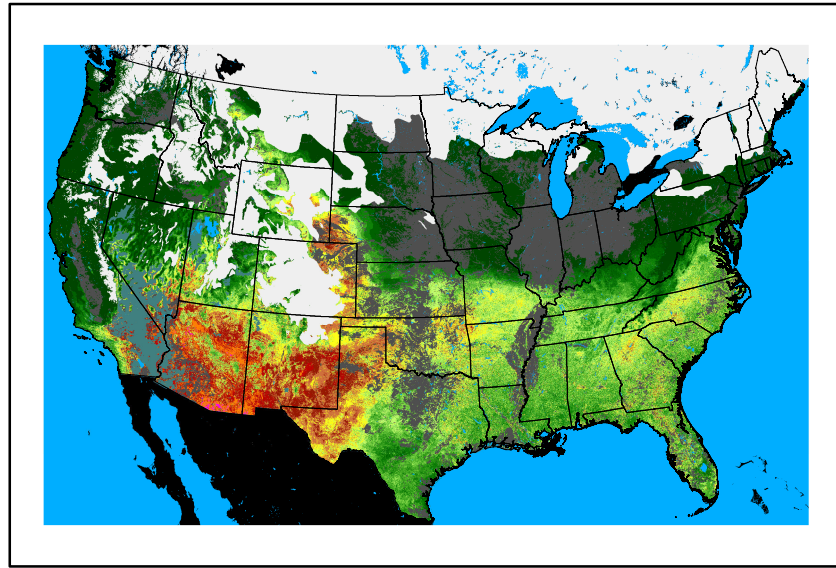

Precipitation
p24m_2024121100f024.bil

Greenness
us24_337343wk_greenness.img

WFPI & Meteorological Inputs

Day 2

2024-12-12

Computed on 2024-12-11

WFPI
fp241212.bil

10hr Fuel Moisture
mc10241212.bil