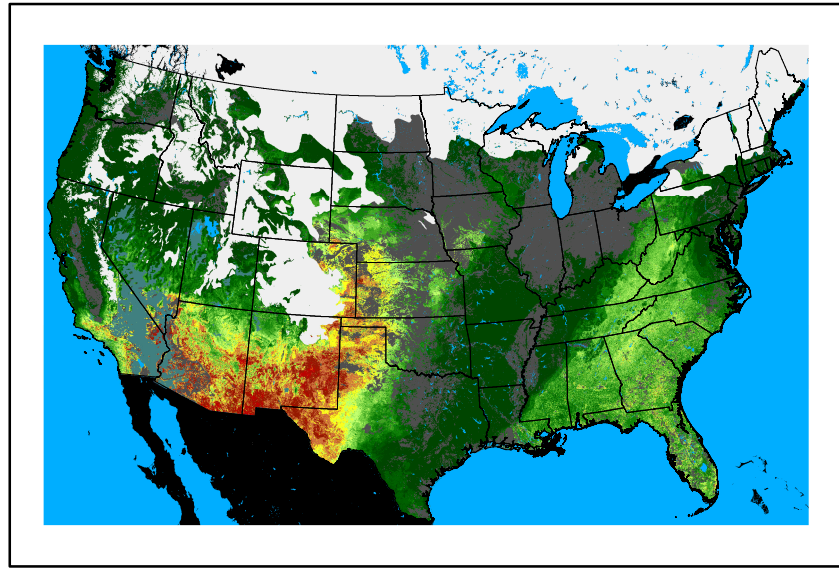

Wind Speed
wspd20241215.bil

Precipitation
p24m_2024121100f120.bil

Greenness
us24_337343wk_greenness.img

WFPI & Meteorological Inputs

Day 6

2024-12-16

Computed on 2024-12-11

WFPI
fp241216.bil