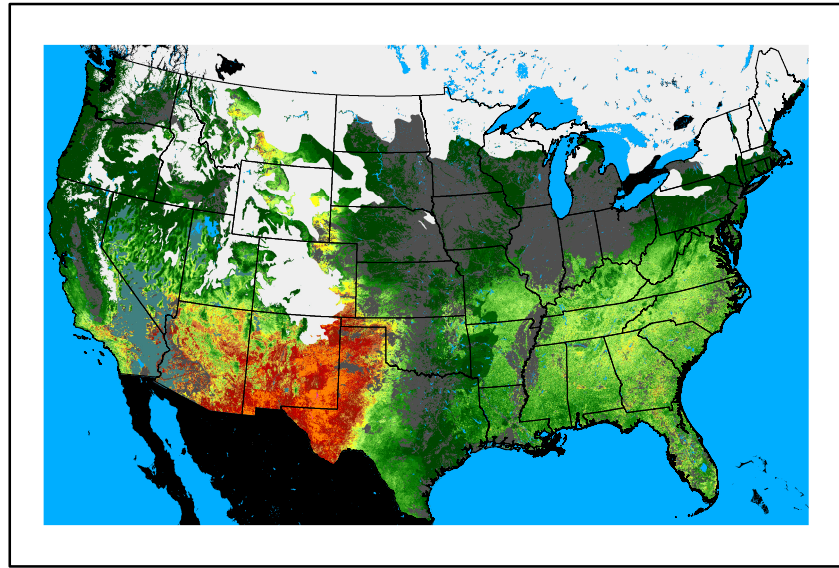

Dry Bulb Temp
temp20241212.bil

Wind Speed
wspd20241212.bil

Precipitation
p24m_2024121100f048.bil

Greenness
us24_337343wk_greenness.img

WFPI & Meteorological Inputs

Day 3

2024-12-13

Computed on 2024-12-11