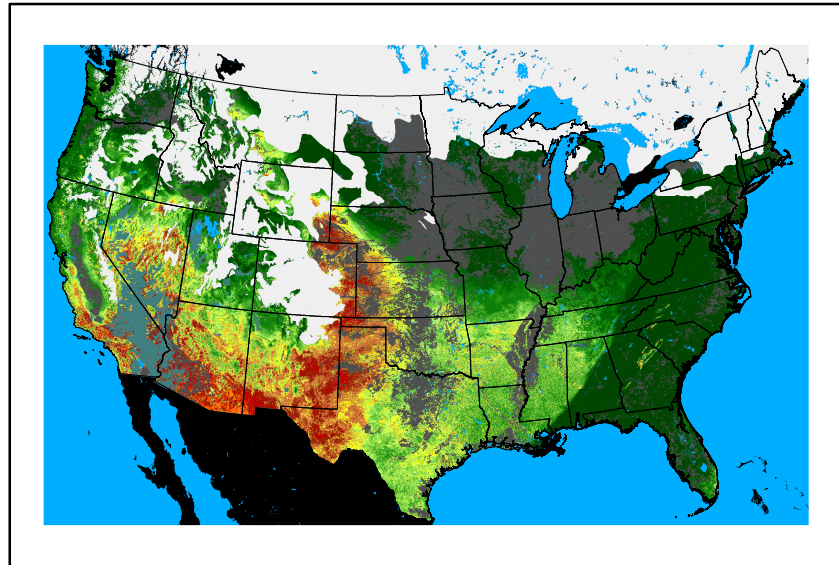

WFPI & Meteorological Inputs

Day 1

2024-12-11

Computed on 2024-12-11

WFPI
fp241211.bil