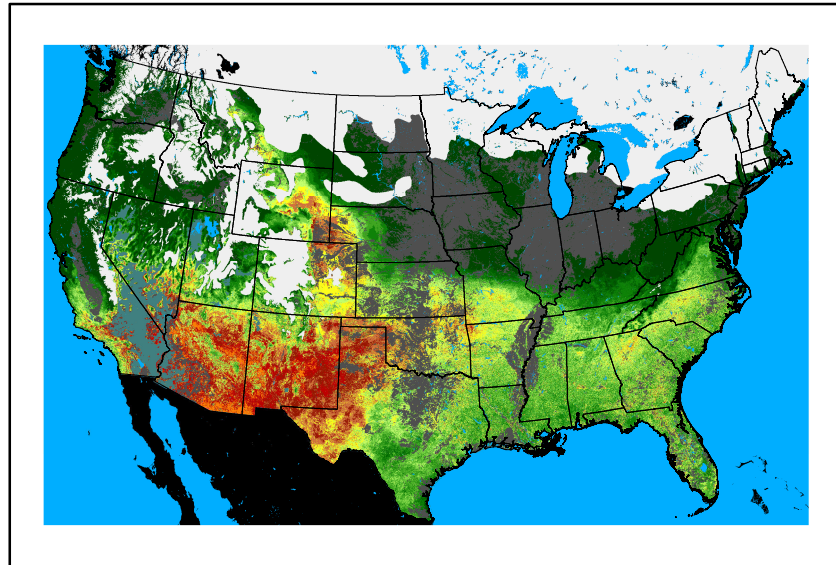

Dry Bulb Temp
temp20241211.bil

Wind Speed
wspd20241211.bil

Precipitation
p24m_2024121000f048.bil

Greenness
us24_337343wk_greenness.img

WFPI & Meteorological Inputs

Day 3

2024-12-12

Computed on 2024-12-10