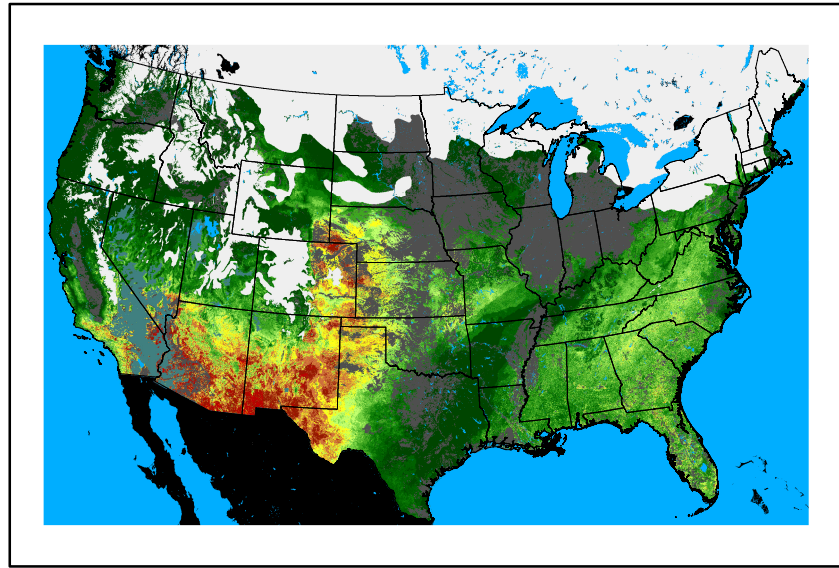

WFPI & Meteorological Inputs

Day 7

2024-12-16

Computed on 2024-12-10

WFPI
fp241216.bil