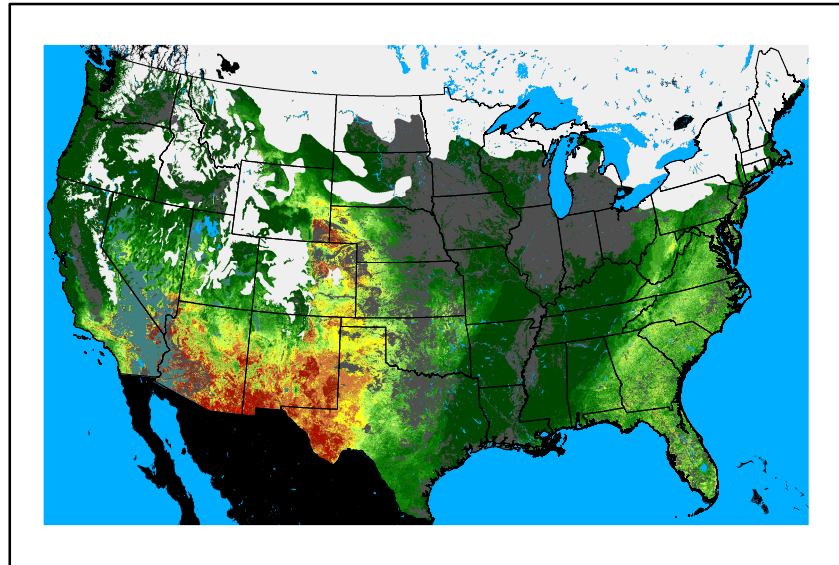

Greenness
us24_337343wk_greenness.img

WFPI & Meteorological Inputs

Day 5

2024-12-14

Computed on 2024-12-10

WFPI
fp241214.bil

10hr Fuel Moisture
mc10241214.bil

Dry Bulb Temp
temp20241214.bil