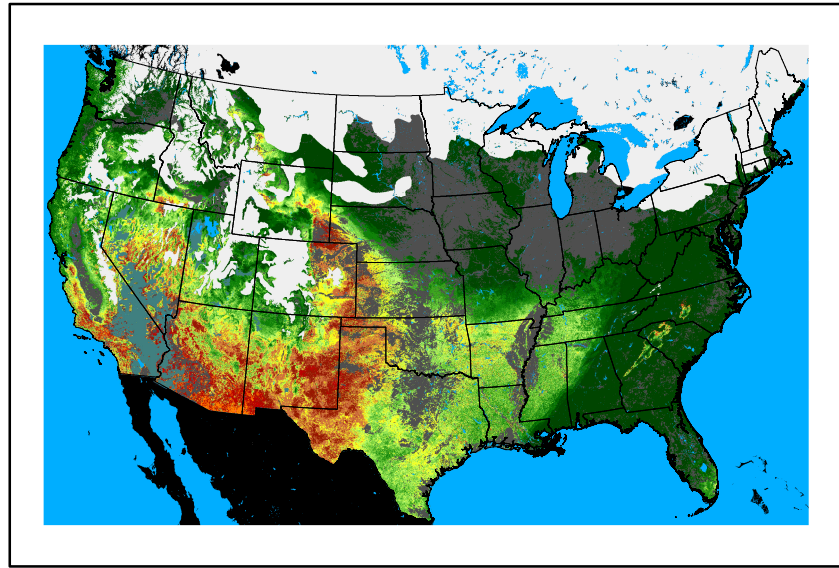

Precipitation
p24m_2024121000f024.bil

Greenness
us24_337343wk_greenness.img

WFPI & Meteorological Inputs

Day 2

2024-12-11

Computed on 2024-12-10

WFPI
fp241211.bil

10hr Fuel Moisture
mc10241211.bil