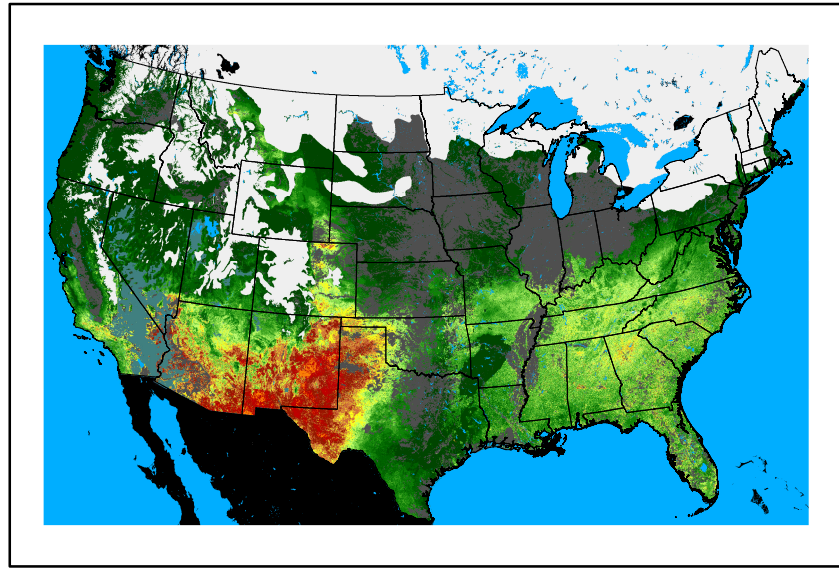

WFPI & Meteorological Inputs

Day 4

2024-12-13

Computed on 2024-12-10

WFPI
fp241213.bil