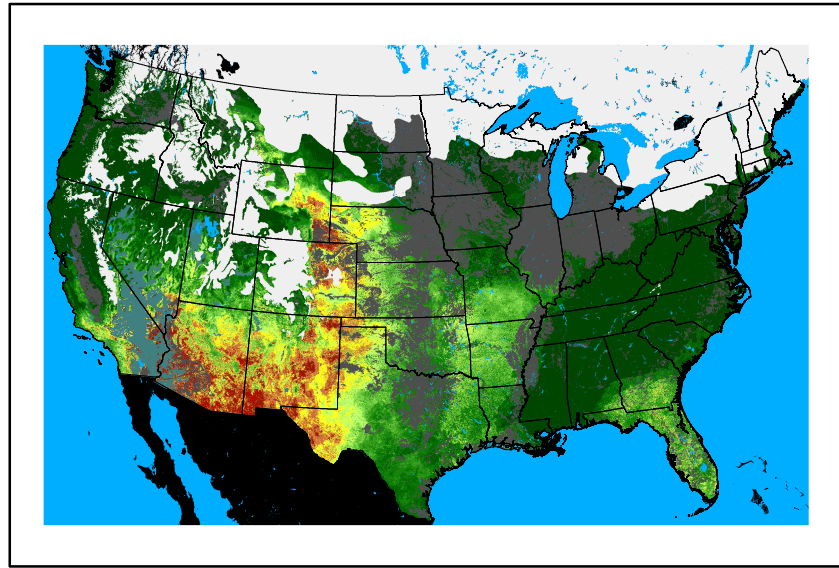

Wind Speed
wspd20241214.bil

Precipitation
p24m_2024121000f120.bil

Greenness
us24_337343wk_greenness.img

WFPI & Meteorological Inputs

Day 6

2024-12-15

Computed on 2024-12-10

WFPI
fp241215.bil