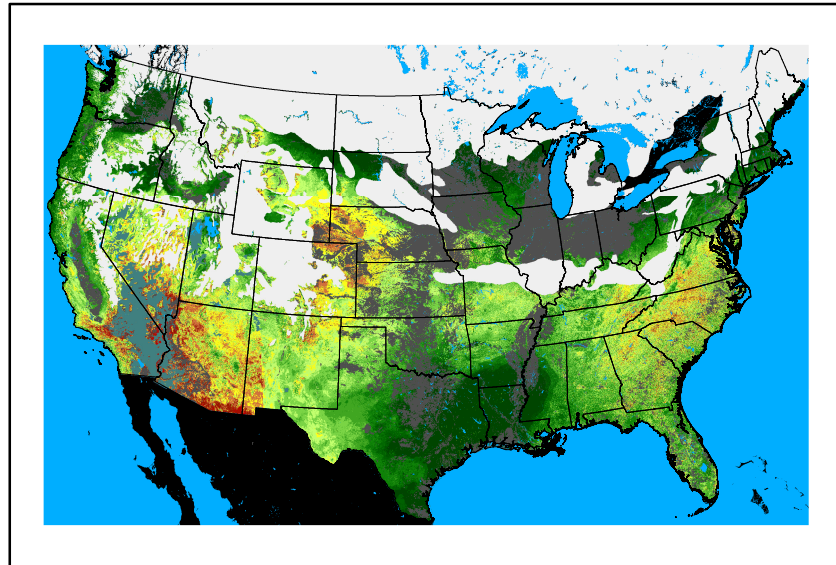

Dry Bulb Temp
temp20241203.bil

Wind Speed
wspd20241203.bil

Precipitation
p24m_2024120200f048.bil

Greenness
us24_330336wk_greenness.img

WFPI & Meteorological Inputs

Day 3

2024-12-04

Computed on 2024-12-02