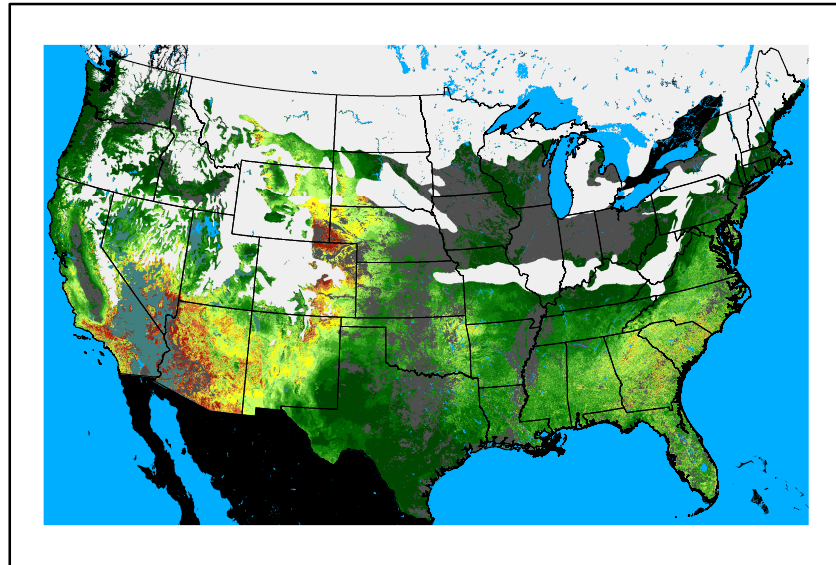

Greenness
us24_330336wk_greenness.img

WFPI & Meteorological Inputs

Day 5

2024-12-06

Computed on 2024-12-02

WFPI
fp241206.bil

10hr Fuel Moisture
mc10241206.bil

Dry Bulb Temp
temp20241206.bil