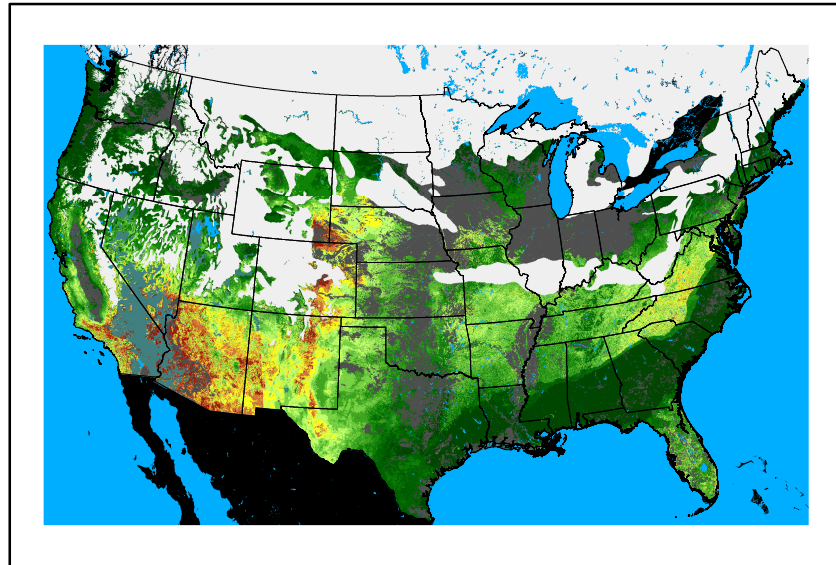

WFPI & Meteorological Inputs

Day 7

2024-12-08

Computed on 2024-12-02

WFPI
fp241208.bil