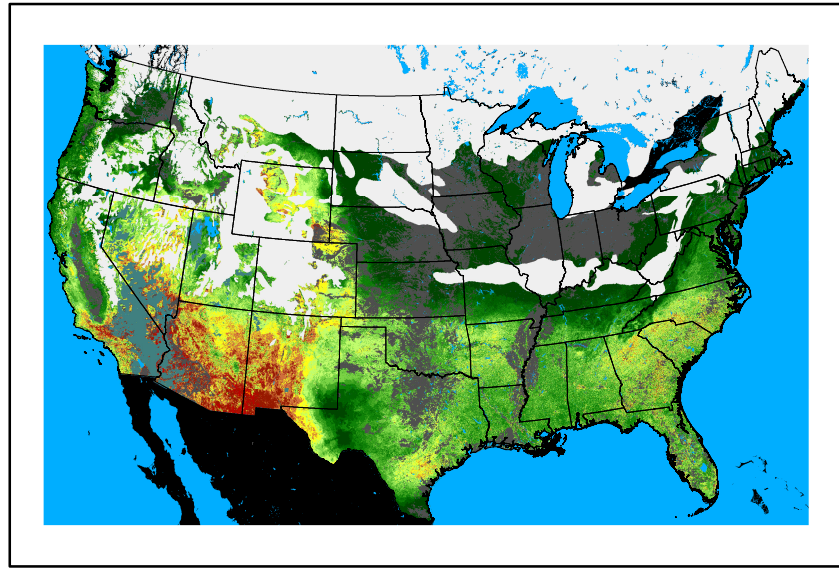

WFPI & Meteorological Inputs

Day 1

2024-12-02

Computed on 2024-12-02

WFPI
fp241202.bil