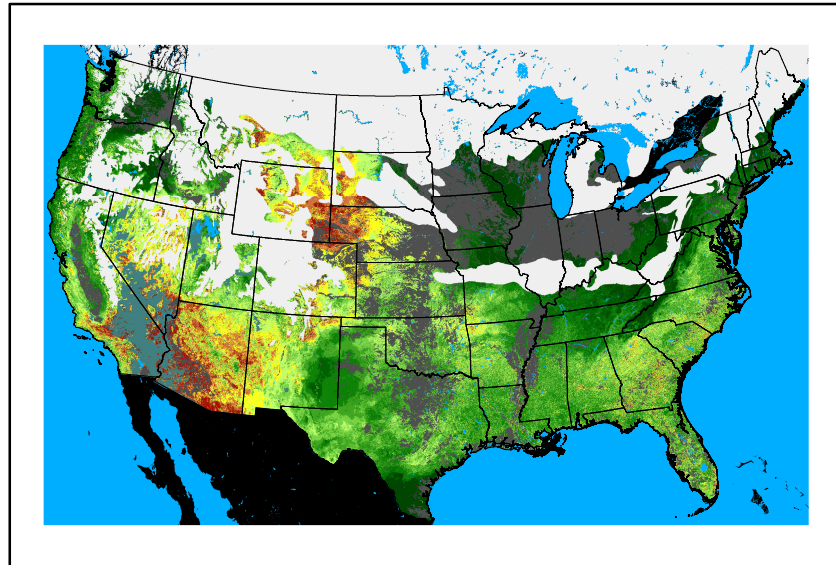

Precipitation
p24m_2024120200f024.bil

Greenness
us24_330336wk_greenness.img

WFPI & Meteorological Inputs

Day 2

2024-12-03

Computed on 2024-12-02

WFPI
fp241203.bil

10hr Fuel Moisture
mc10241203.bil