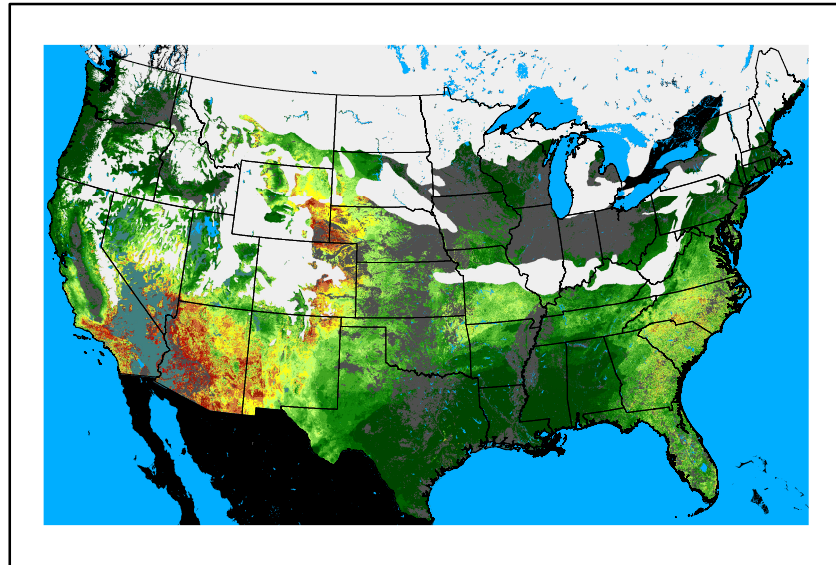

Wind Speed
wspd20241206.bil

Precipitation
p24m_2024120200f120.bil

Greenness
us24_330336wk_greenness.img

WFPI & Meteorological Inputs

Day 6

2024-12-07

Computed on 2024-12-02

WFPI
fp241207.bil