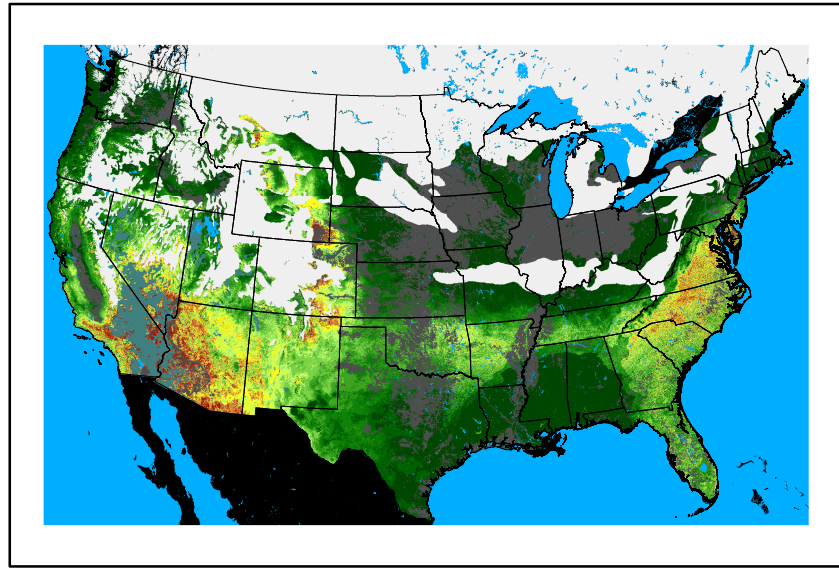

WFPI & Meteorological Inputs

Day 4

2024-12-05

Computed on 2024-12-02

WFPI
fp241205.bil