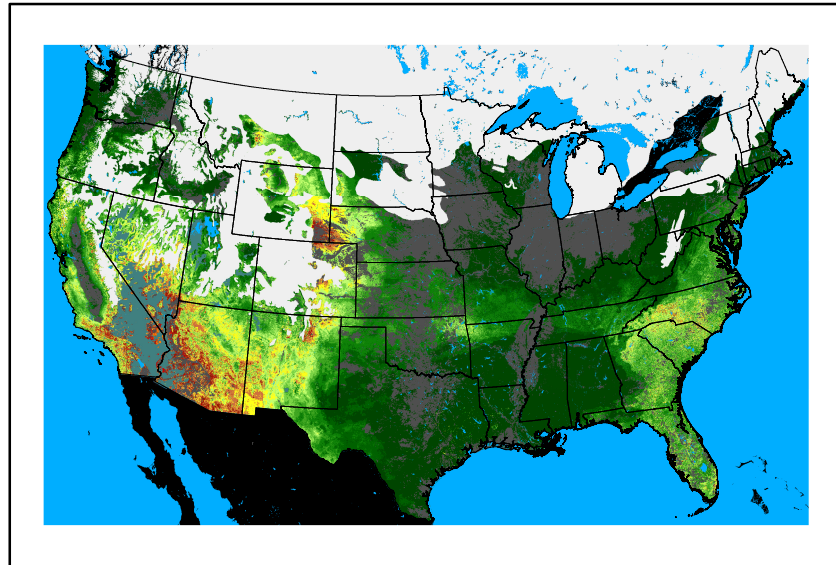

Wind Speed
wspd20241205.bil

Precipitation
p24m_2024120100f120.bil

Greenness
us24_323329wk_greenness.img

WFPI & Meteorological Inputs

Day 6

2024-12-06

Computed on 2024-12-01

WFPI
fp241206.bil