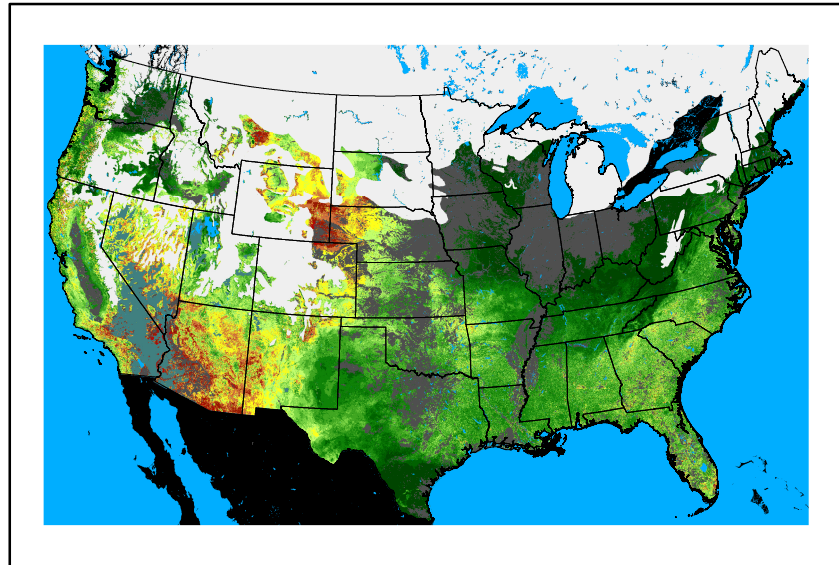

Dry Bulb Temp
temp20241202.bil

Wind Speed
wspd20241202.bil

Precipitation
p24m_2024120100f048.bil

Greenness
us24_323329wk_greenness.img

WFPI & Meteorological Inputs

Day 3

2024-12-03

Computed on 2024-12-01