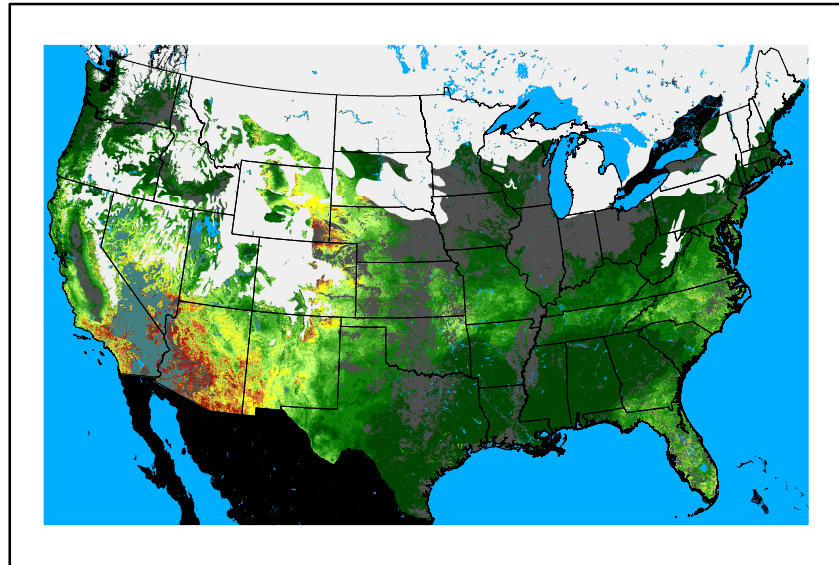

WFPI & Meteorological Inputs

Day 7

2024-12-07

Computed on 2024-12-01

WFPI
fp241207.bil