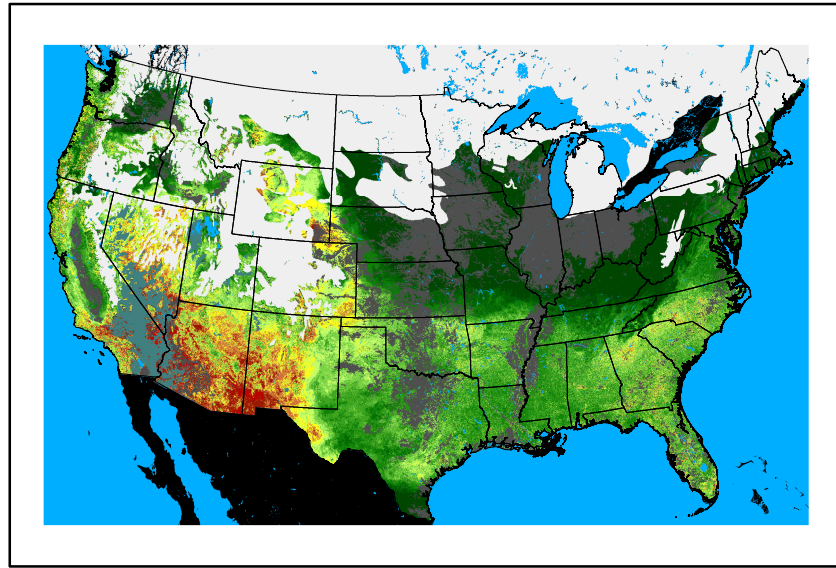

Precipitation
p24m_2024120100f024.bil

Greenness
us24_323329wk_greenness.img

WFPI & Meteorological Inputs

Day 2

2024-12-02

Computed on 2024-12-01

WFPI
fp241202.bil

10hr Fuel Moisture
mc10241202.bil