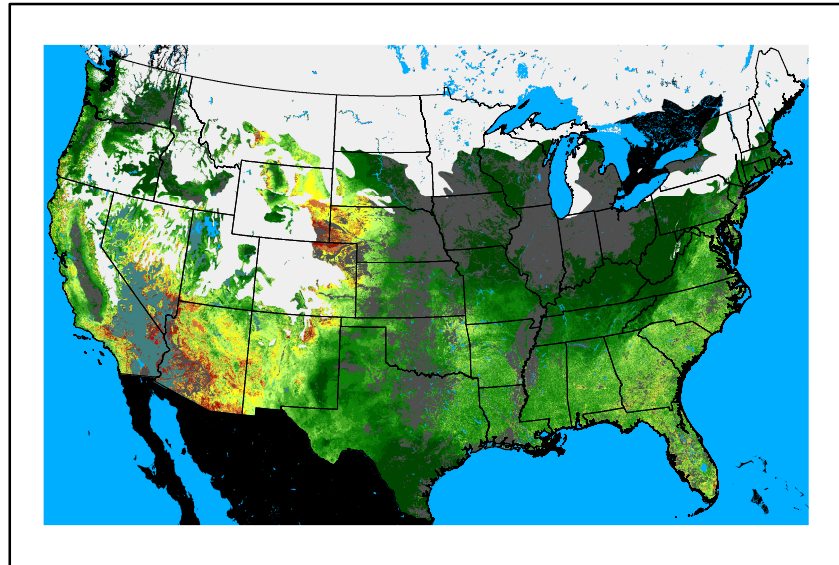

WFPI & Meteorological Inputs

Day 4

2024-12-03

Computed on 2024-11-30

WFPI
fp241203.bil