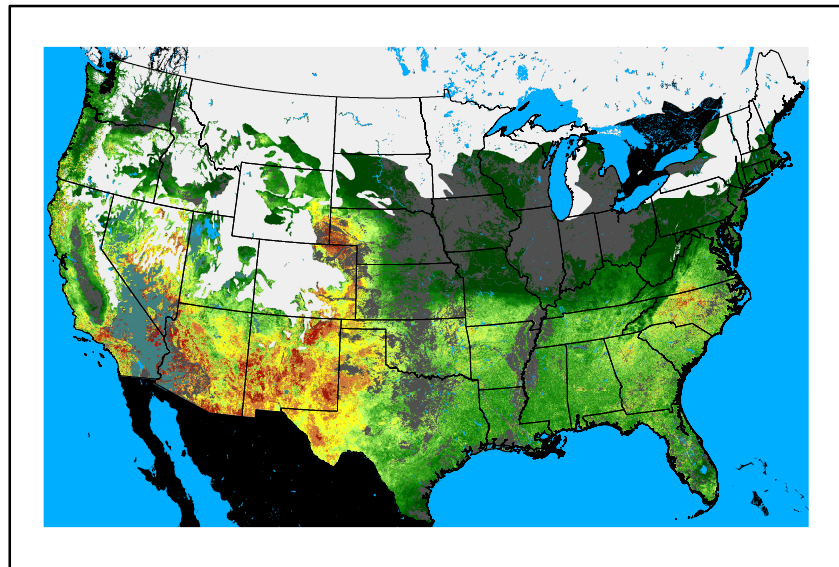

WFPI & Meteorological Inputs

Day 1

2024-11-30

Computed on 2024-11-30

WFPI
fp241130.bil