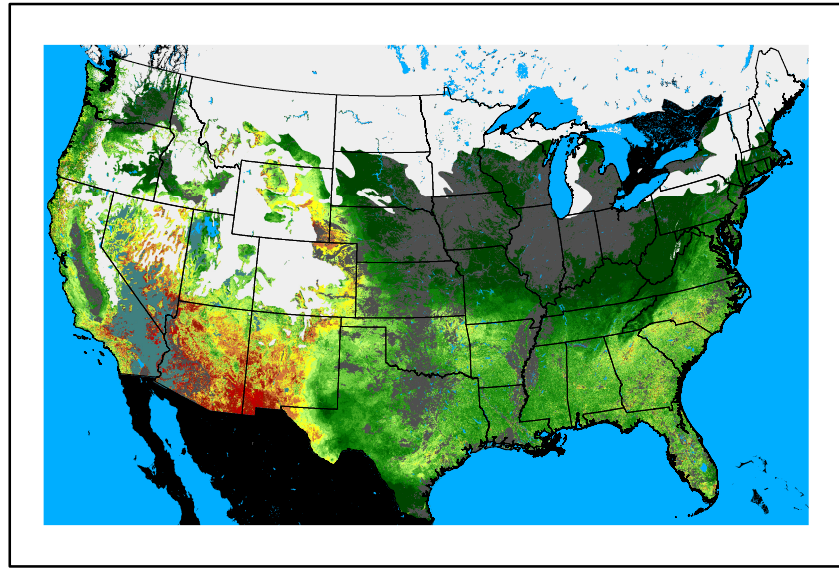

Dry Bulb Temp
temp20241201.bil

Wind Speed
wspd20241201.bil

Precipitation
p24m_2024113000f048.bil

Greenness
us24_323329wk_greenness.img

WFPI & Meteorological Inputs

Day 3

2024-12-02

Computed on 2024-11-30