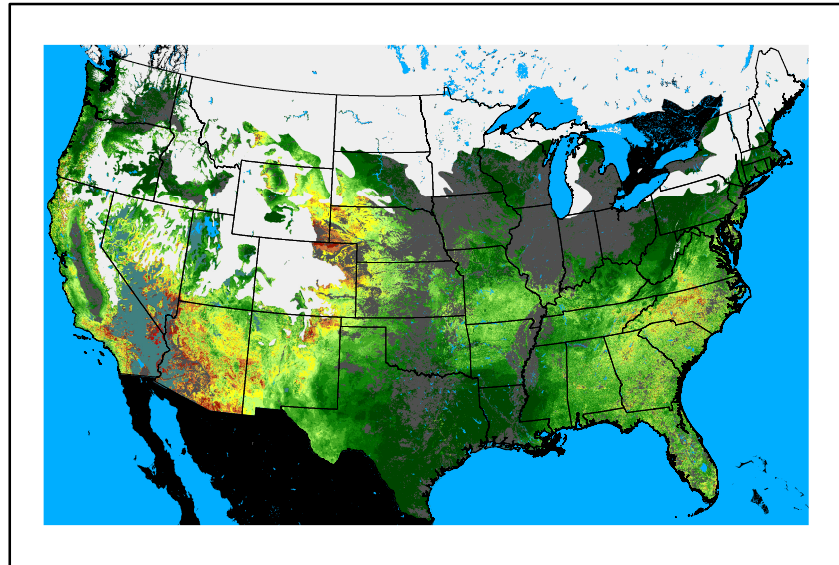

Greenness
us24_323329wk_greenness.img

WFPI & Meteorological Inputs

Day 5

2024-12-04

Computed on 2024-11-30

WFPI
fp241204.bil

10hr Fuel Moisture
mc10241204.bil

Dry Bulb Temp
temp20241204.bil