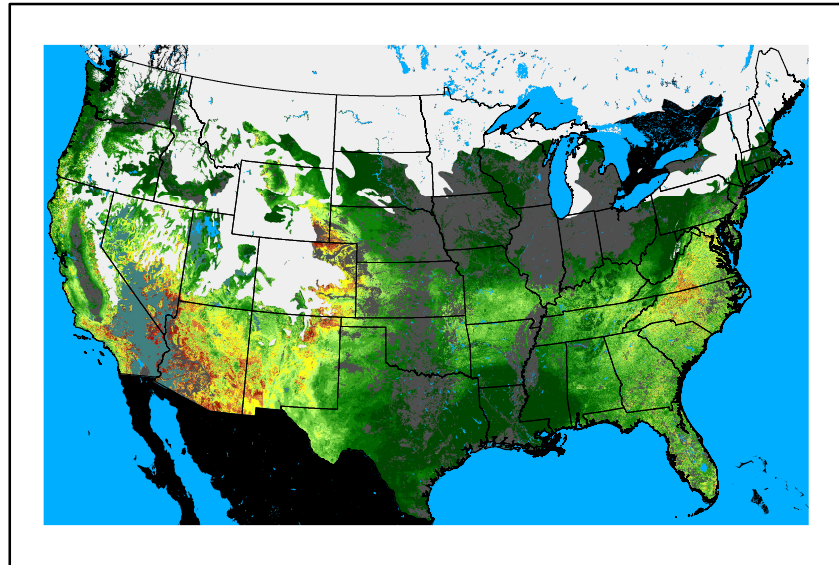

Wind Speed
wspd20241204.bil

Precipitation
p24m_2024113000f120.bil

Greenness
us24_323329wk_greenness.img

WFPI & Meteorological Inputs

Day 6

2024-12-05

Computed on 2024-11-30

WFPI
fp241205.bil