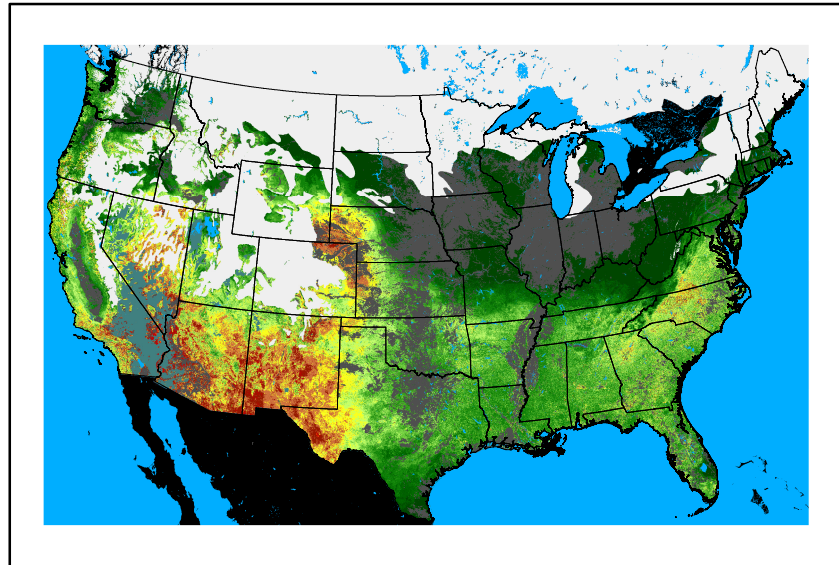

Precipitation
p24m_2024113000f024.bil

Greenness
us24_323329wk_greenness.img

WFPI & Meteorological Inputs

Day 2

2024-12-01

Computed on 2024-11-30

WFPI
fp241201.bil

10hr Fuel Moisture
mc10241201.bil