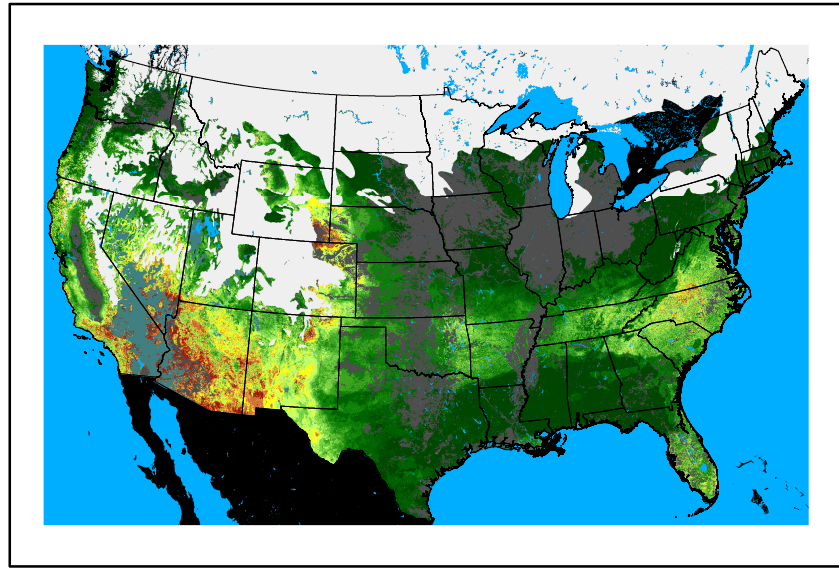

WFPI & Meteorological Inputs

Day 7

2024-12-06

Computed on 2024-11-30

WFPI
fp241206.bil