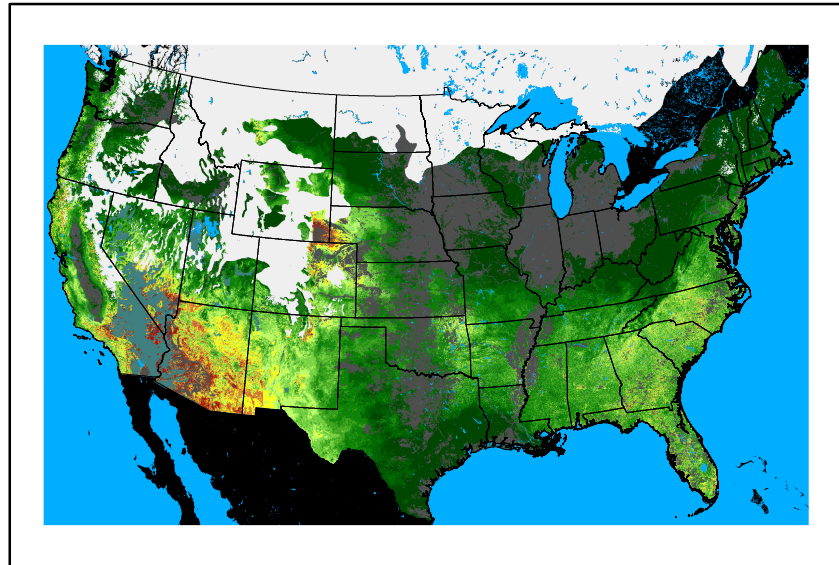

WFPI & Meteorological Inputs

Day 7

2024-12-03

Computed on 2024-11-27

WFPI
fp241203.bil