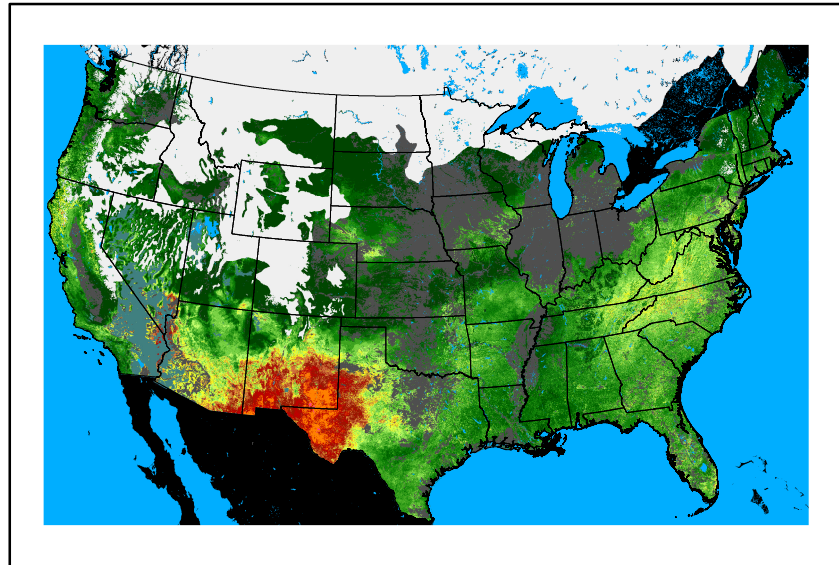

WFPI & Meteorological Inputs

Day 1

2024-11-27

Computed on 2024-11-27

WFPI
fp241127.bil

10hr Fuel Moisture
mc10241127.bil

Dry Bulb Temp
temp20241127.bil

Wind Speed
wspd20241127.bil