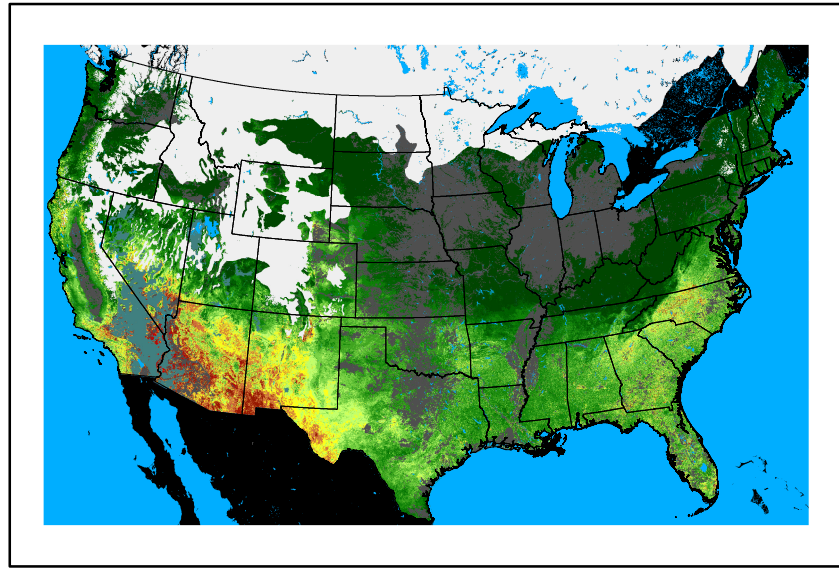

Greenness
us24_323329wk_greenness.img

WFPI & Meteorological Inputs

Day 5

2024-12-01

Computed on 2024-11-27

WFPI
fp241201.bil

10hr Fuel Moisture
mc10241201.bil

Dry Bulb Temp
temp20241201.bil