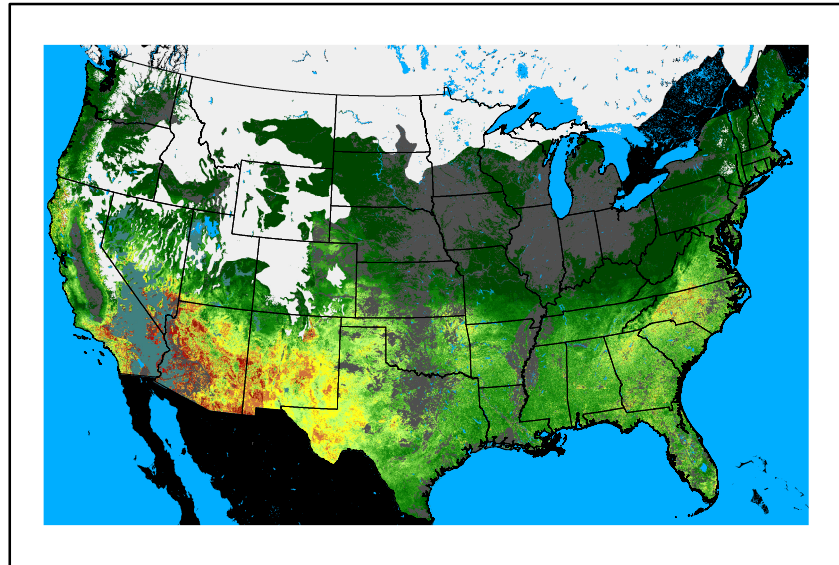

WFPI & Meteorological Inputs

Day 4

2024-11-30

Computed on 2024-11-27

WFPI
fp241130.bil