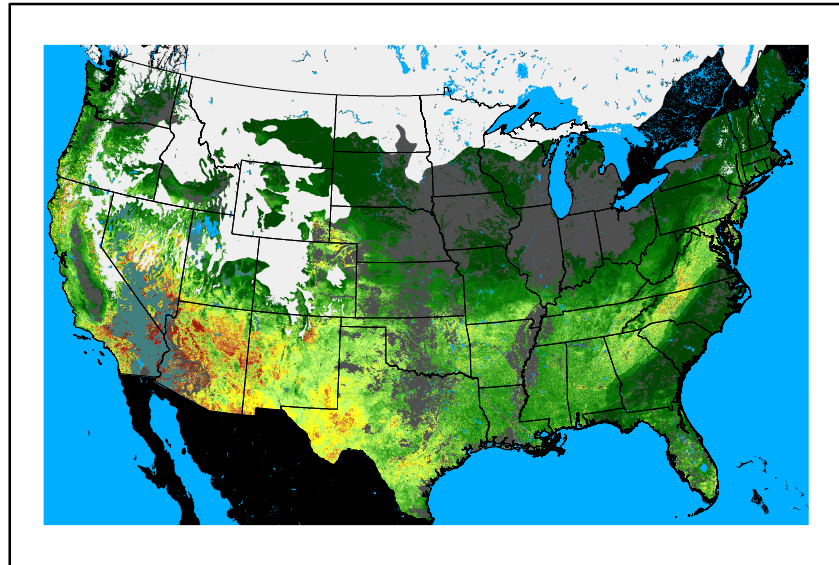

Dry Bulb Temp
temp20241128.bil

Wind Speed
wspd20241128.bil

Precipitation
p24m_2024112700f048.bil

Greenness
us24_323329wk_greenness.img

WFPI & Meteorological Inputs

Day 3

2024-11-29

Computed on 2024-11-27