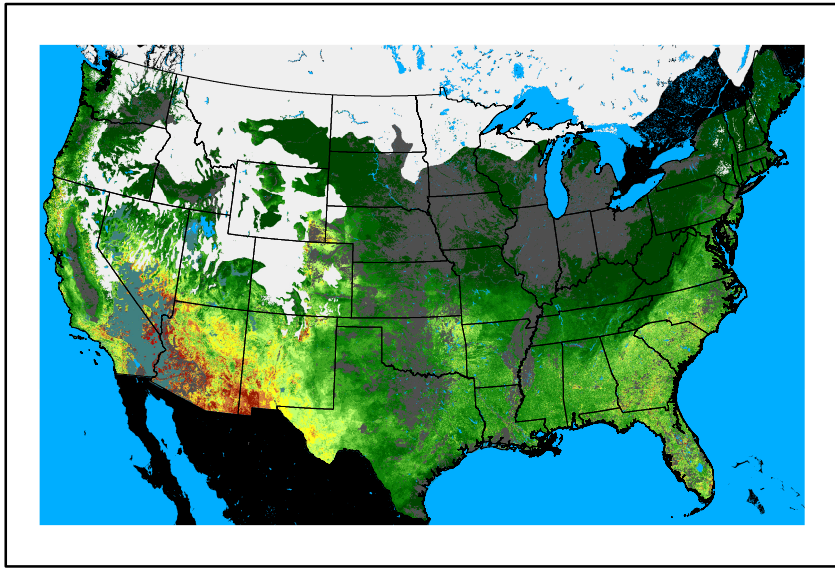

Wind Speed
wspd20241201.bil

Precipitation
p24m_2024112700f120.bil

Greenness
us24_323329wk_greenness.img

WFPI & Meteorological Inputs

Day 6

2024-12-02

Computed on 2024-11-27

WFPI
fp241202.bil