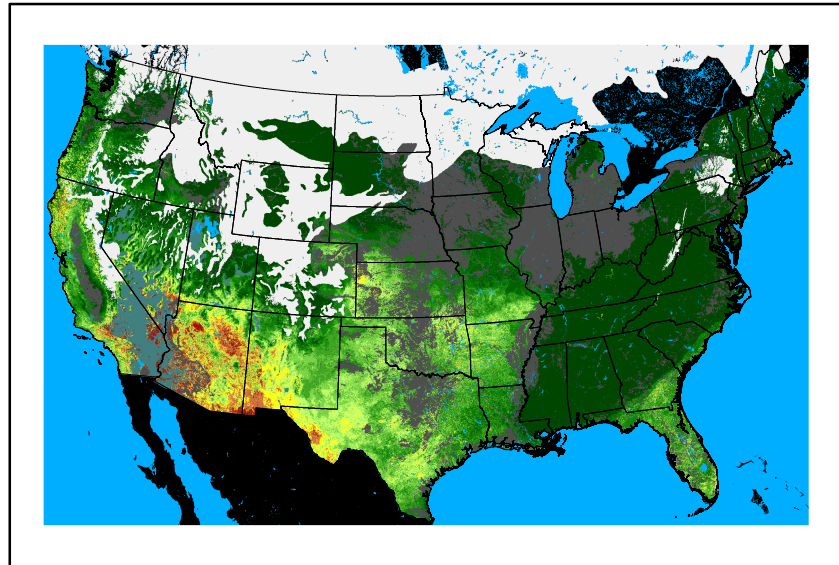

Dry Bulb Temp
temp20241127.bil

Wind Speed
wspd20241127.bil

Precipitation
p24m_2024112600f048.bil

Greenness
us24_323329wk_greenness.img

WFPI & Meteorological Inputs

Day 3

2024-11-28

Computed on 2024-11-26