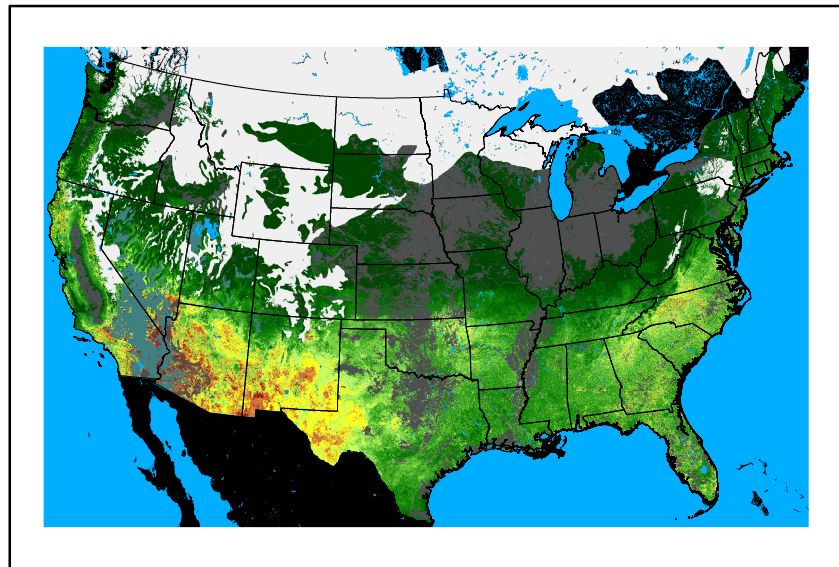

Greenness
us24_323329wk_greenness.img

WFPI & Meteorological Inputs

Day 5

2024-11-30

Computed on 2024-11-26

WFPI
fp241130.bil

10hr Fuel Moisture
mc10241130.bil

Dry Bulb Temp
temp20241130.bil