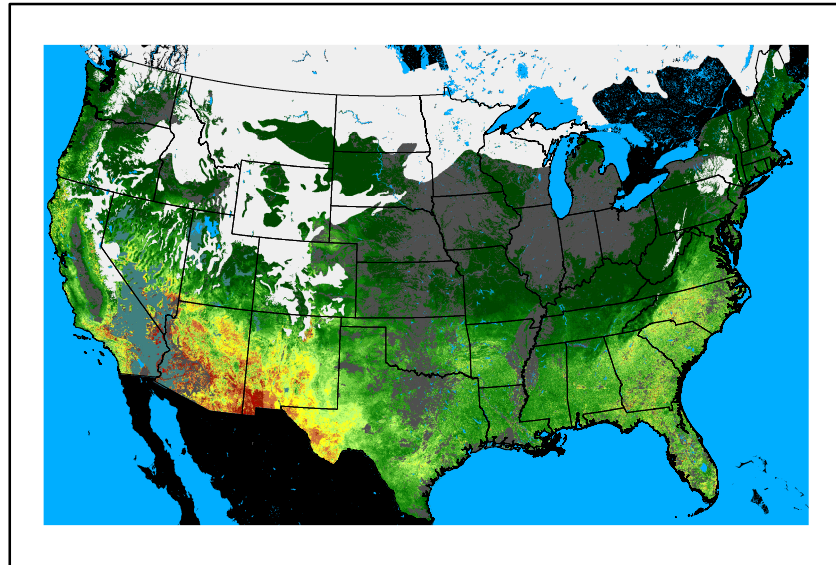

Greenness
us24_323329wk_greenness.img

WFPI & Meteorological Inputs

Day 5

2024-11-30

Computed on 2024-11-26

WFPI
fp241130.bil

10hr Fuel Moisture
mc10241130.bil

Dry Bulb Temp
temp20241130.bil

Wind Speed
wspd20241130.bil

Precipitation
p24m_2024112600f120.bil

Greenness
us24_323329wk_greenness.img

WFPI & Meteorological Inputs

Day 6

2024-12-01

Computed on 2024-11-26

WFPI
fp241201.bil