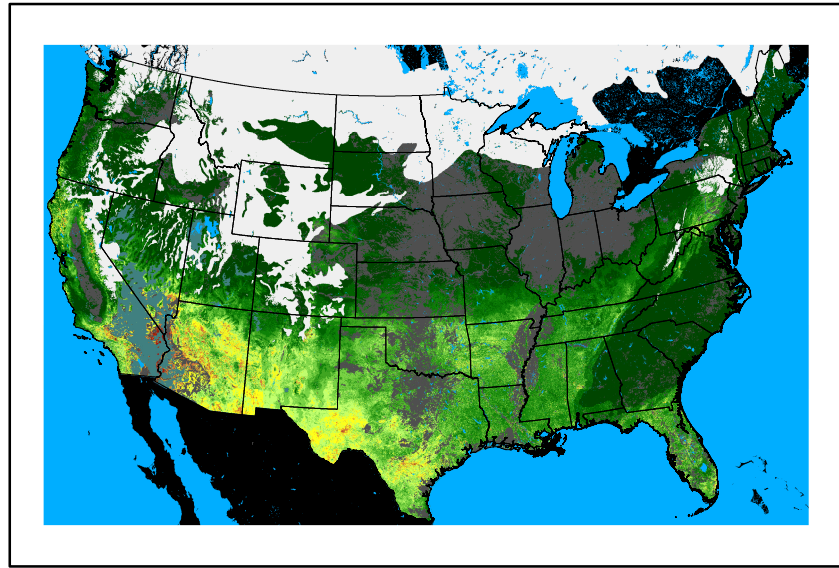

WFPI & Meteorological Inputs

Day 4

2024-11-29

Computed on 2024-11-26

WFPI
fp241129.bil