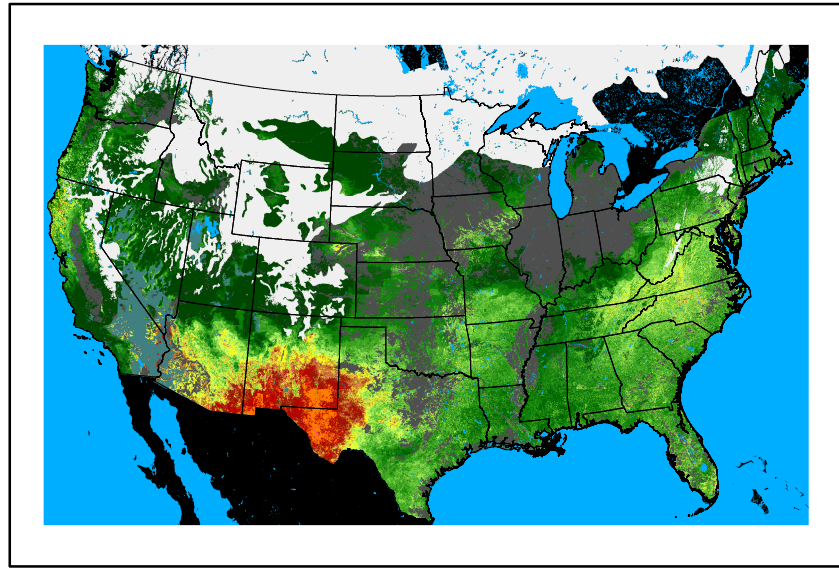

Precipitation
p24m_2024112600f024.bil

Greenness
us24_323329wk_greenness.img

WFPI & Meteorological Inputs

Day 2

2024-11-27

Computed on 2024-11-26

WFPI
fp241127.bil

10hr Fuel Moisture
mc10241127.bil