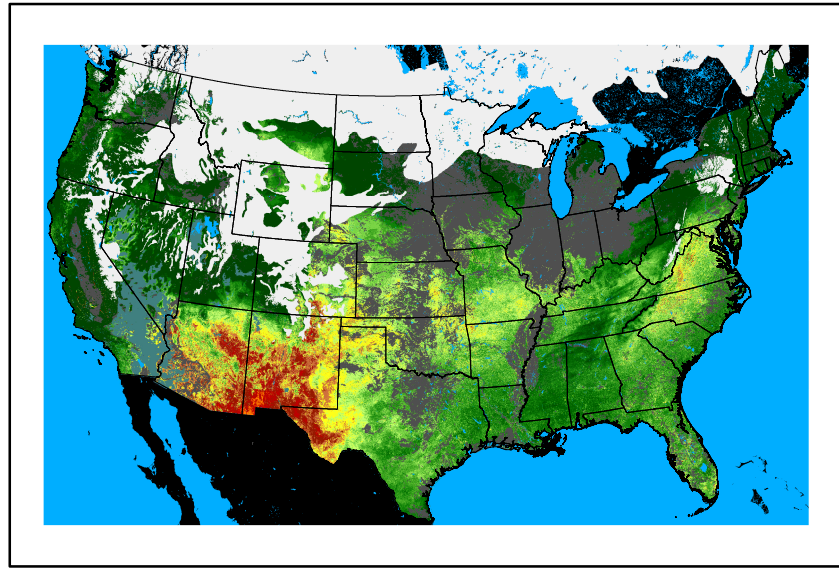

WFPI & Meteorological Inputs

Day 1

2024-11-26

Computed on 2024-11-26

WFPI
fp241126.bil