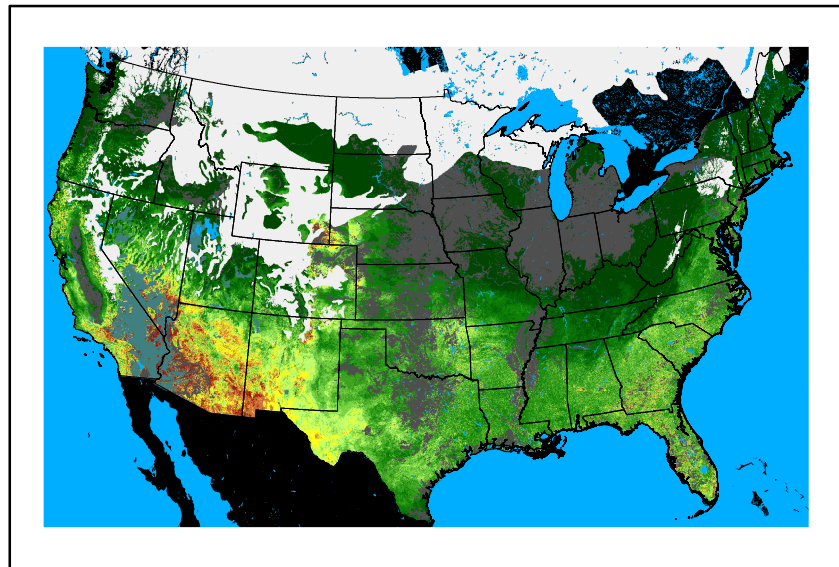

WFPI & Meteorological Inputs

Day 7

2024-12-02

Computed on 2024-11-26

WFPI
fp241202.bil