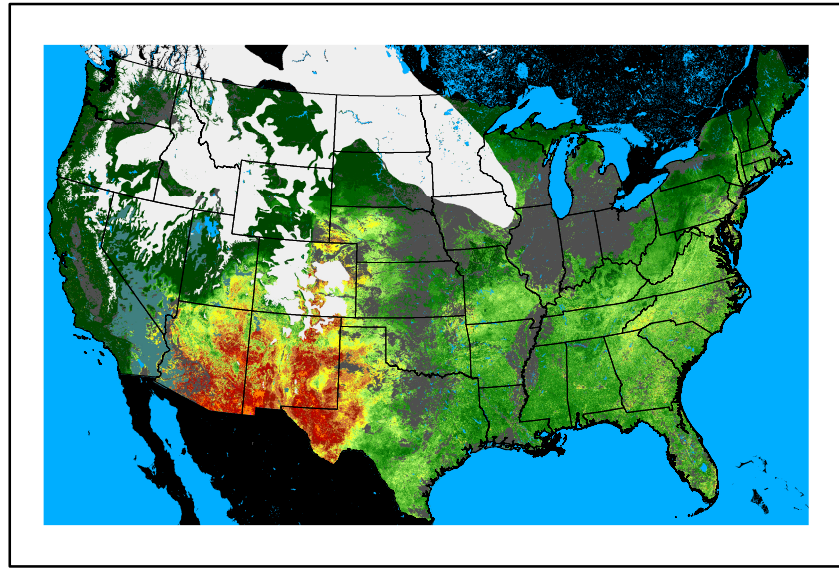

WFPI & Meteorological Inputs

Day 4

2024-11-24

Computed on 2024-11-21

WFPI
fp241124.bil