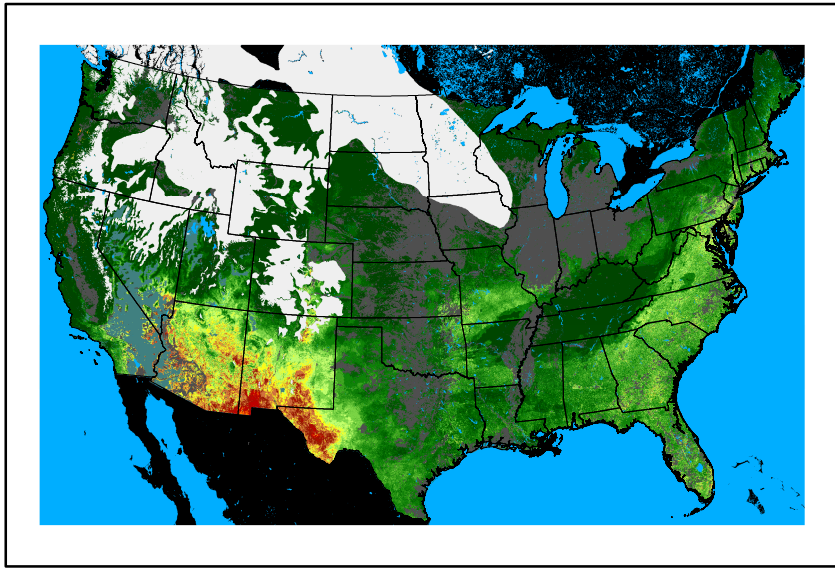

WFPI & Meteorological Inputs

Day 7

2024-11-27

Computed on 2024-11-21

WFPI
fp241127.bil