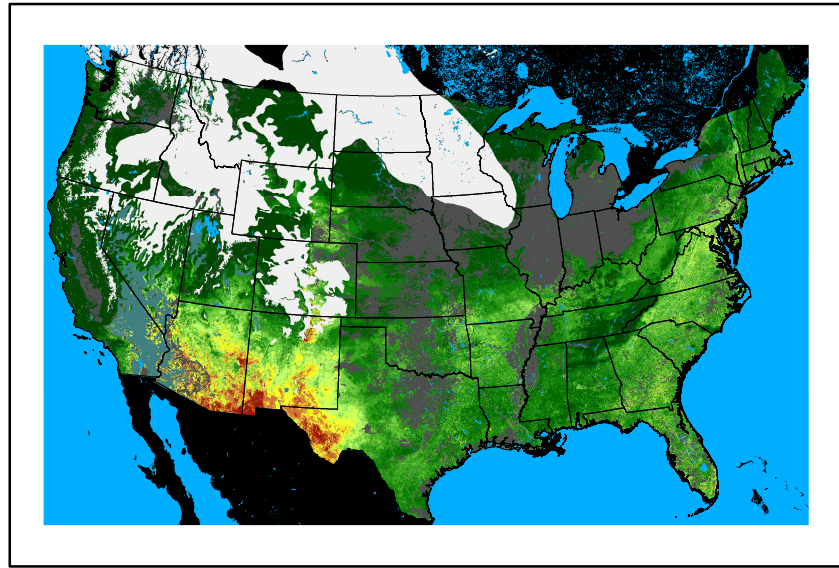

Wind Speed
wspd20241125.bil

Precipitation
p24m_2024112100f120.bil

Greenness
us24_316322wk_greenness.img

WFPI & Meteorological Inputs

Day 6

2024-11-26

Computed on 2024-11-21

WFPI
fp241126.bil