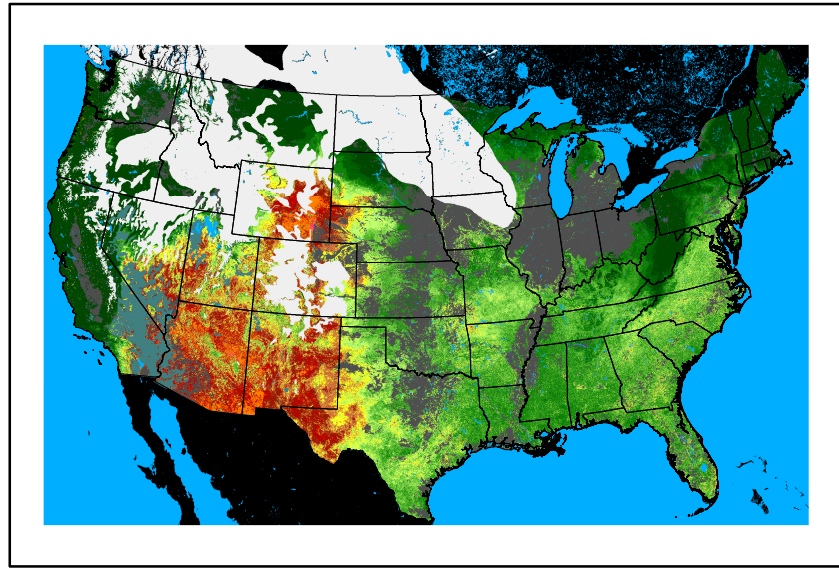

Dry Bulb Temp
temp20241122.bil

Wind Speed
wspd20241122.bil

Precipitation
p24m_2024112100f048.bil

Greenness
us24_316322wk_greenness.img

WFPI & Meteorological Inputs

Day 3

2024-11-23

Computed on 2024-11-21