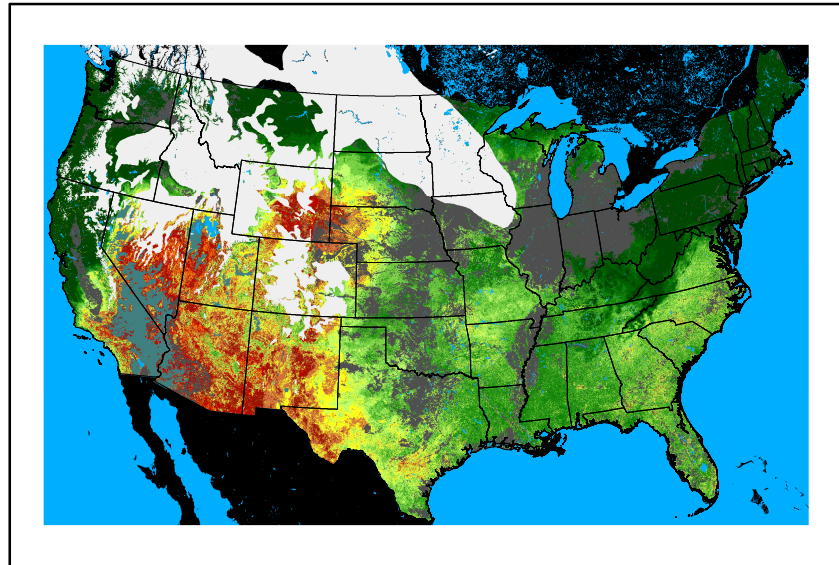

Precipitation
p24m_2024112100f024.bil

Greenness
us24_316322wk_greenness.img

WFPI & Meteorological Inputs

Day 2

2024-11-22

Computed on 2024-11-21

WFPI
fp241122.bil

10hr Fuel Moisture
mc10241122.bil