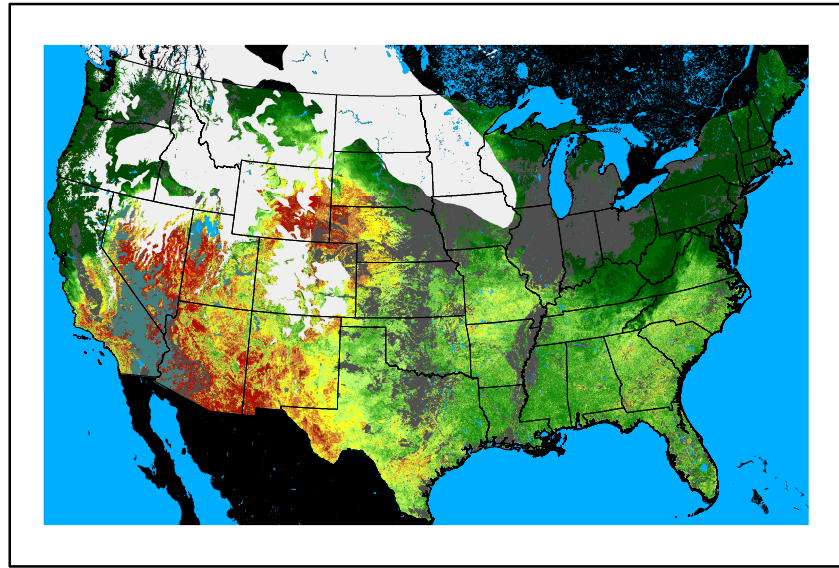

WFPI & Meteorological Inputs

Day 1

2024-11-21

Computed on 2024-11-21

WFPI
fp241121.bil