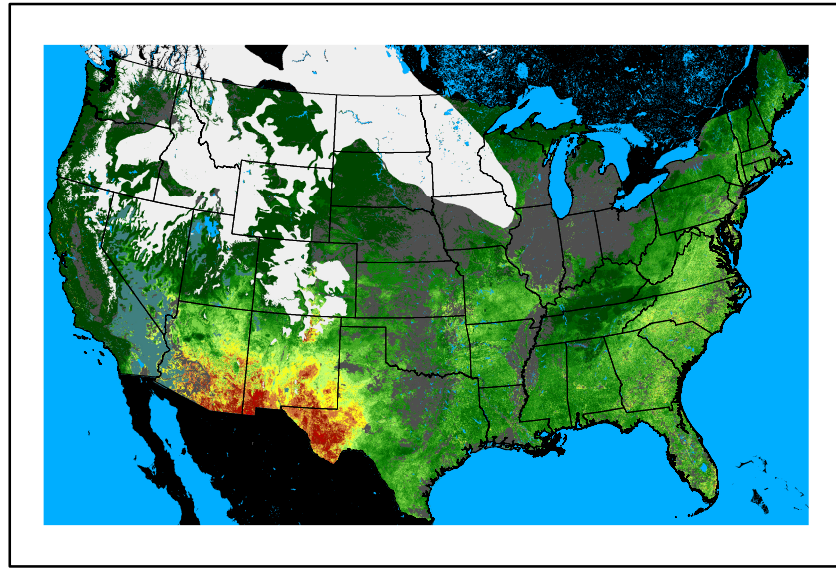

Greenness
us24_316322wk_greenness.img

WFPI & Meteorological Inputs

Day 5

2024-11-25

Computed on 2024-11-21

WFPI
fp241125.bil

10hr Fuel Moisture
mc10241125.bil

Dry Bulb Temp
temp20241125.bil