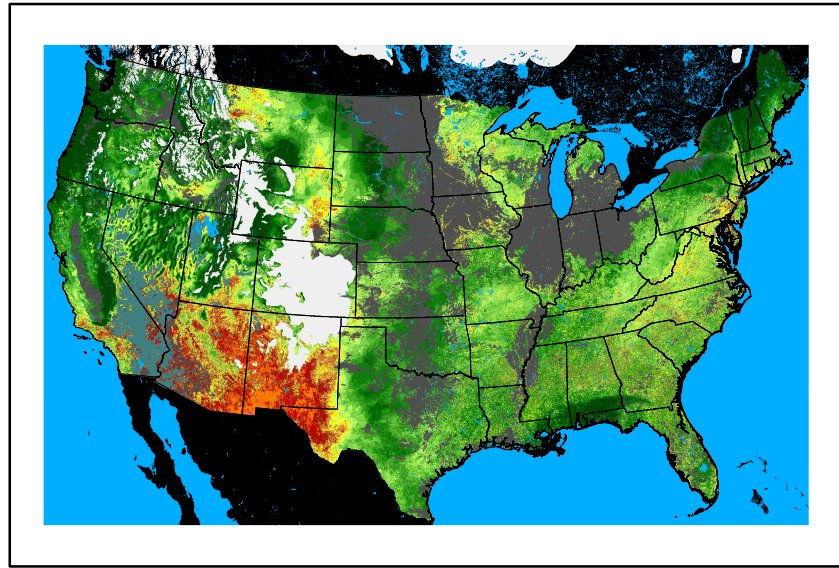

WFPI & Meteorological Inputs

Day 1

2024-11-12

Computed on 2024-11-12

WFPI
fp241112.bil