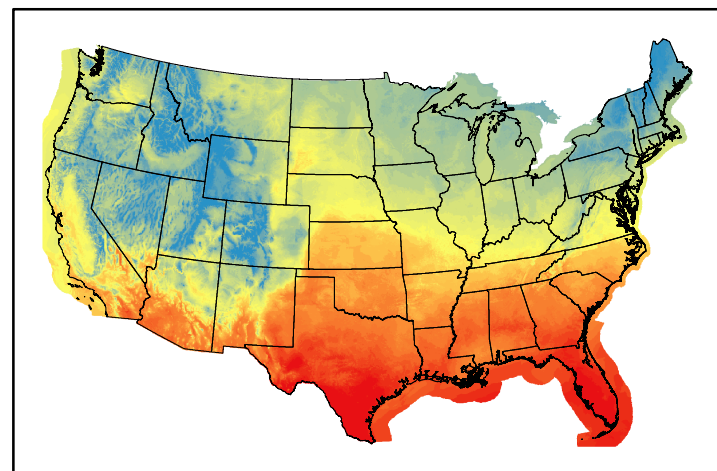

WFPI & Meteorological Inputs

Day 1

2024-11-12

Computed on 2024-11-12

WFPI
fp241112.bil

10hr Fuel Moisture
mc10241112.bil

Dry Bulb Temp
temp20241112.bil

Wind Speed
wspd20241112.bil