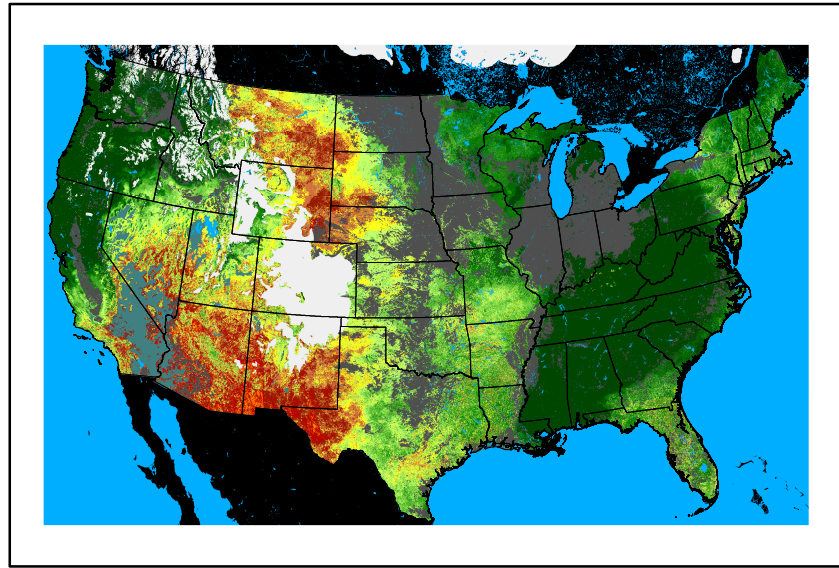

Dry Bulb Temp
temp20241113.bil

Wind Speed
wspd20241113.bil

Precipitation
p24m_202411200f048.bil

Greenness
us24_309315wk_greenness.img

WFPI & Meteorological Inputs

Day 3

2024-11-14

Computed on 2024-11-12