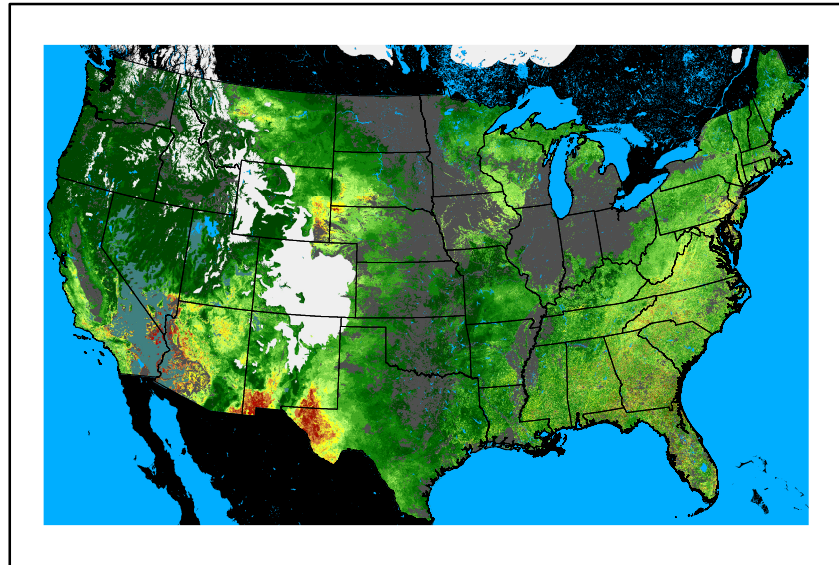

Wind Speed
wspd20241116.bil

Precipitation
p24m_202411200f120.bil

Greenness
us24_309315wk_greenness.img

WFPI & Meteorological Inputs

Day 6

2024-11-17

Computed on 2024-11-12

WFPI
fp241117.bil