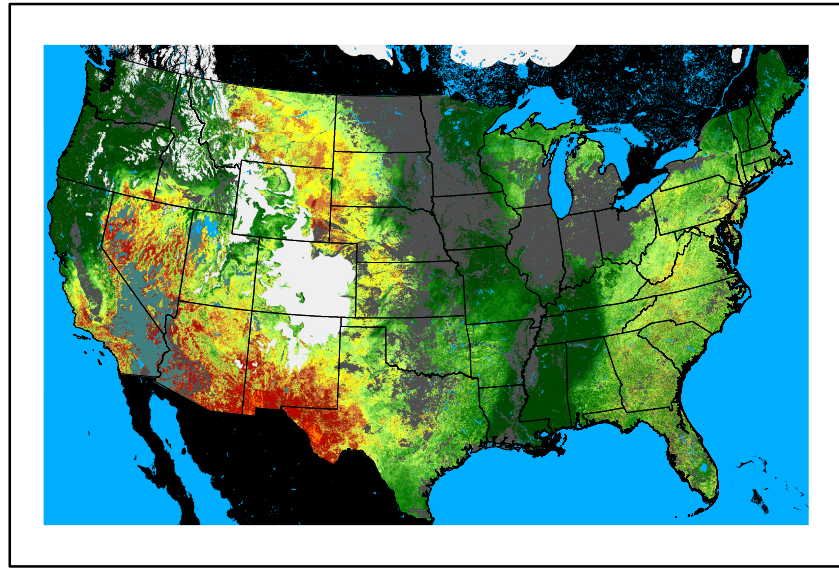

Precipitation
p24m_202411200f024.bil

Greenness
us24_309315wk_greenness.img

WFPI & Meteorological Inputs

Day 2

2024-11-13

Computed on 2024-11-12

WFPI
fp241113.bil

10hr Fuel Moisture
mc10241113.bil