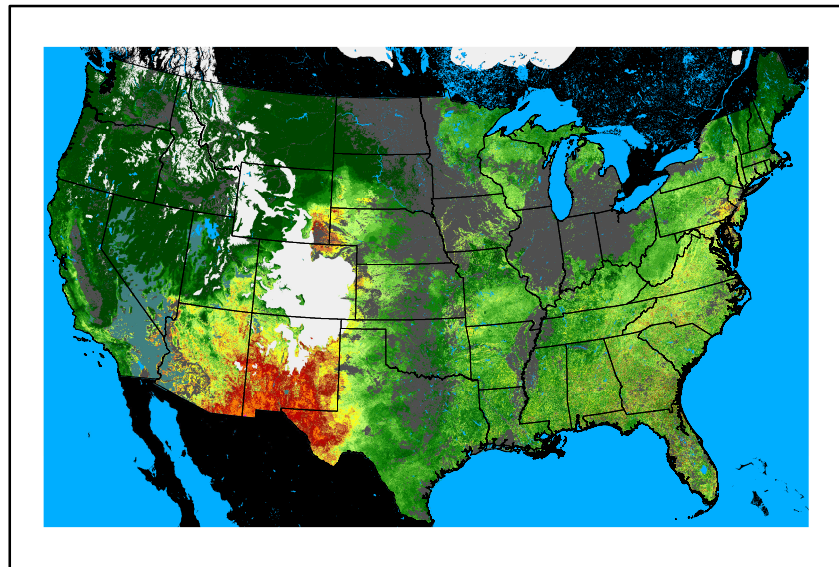

Greenness
us24_309315wk_greenness.img

WFPI & Meteorological Inputs

Day 5

2024-11-16

Computed on 2024-11-12

WFPI
fp241116.bil

10hr Fuel Moisture
mc10241116.bil

Dry Bulb Temp
temp20241116.bil