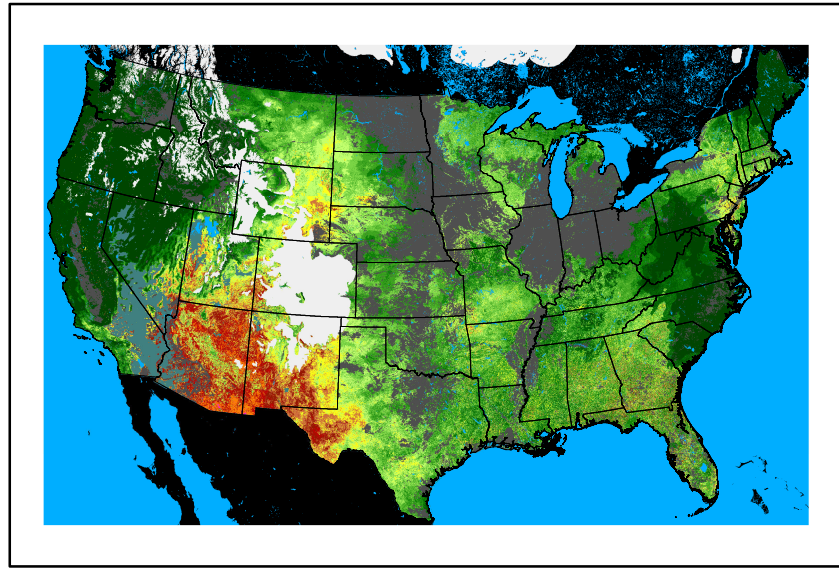

WFPI & Meteorological Inputs

Day 4

2024-11-15

Computed on 2024-11-12

WFPI
fp241115.bil