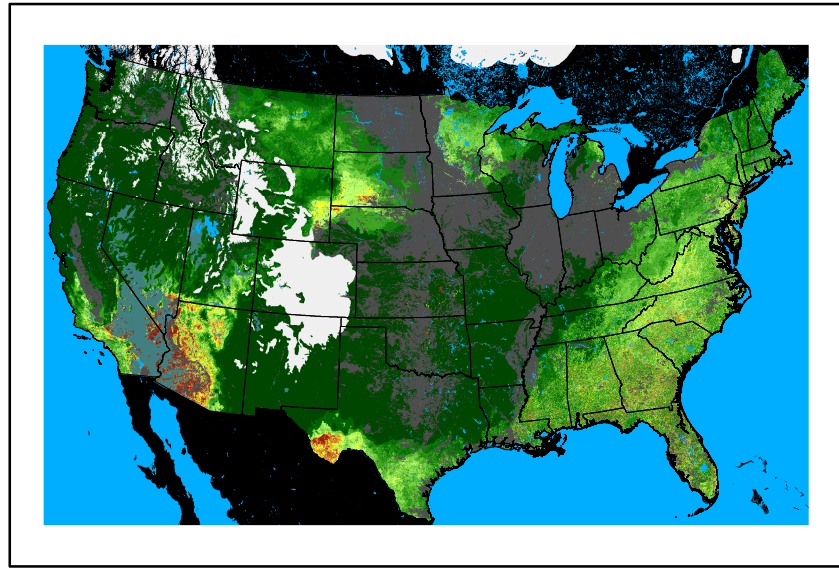

WFPI & Meteorological Inputs

Day 7

2024-11-18

Computed on 2024-11-12

WFPI
fp241118.bil