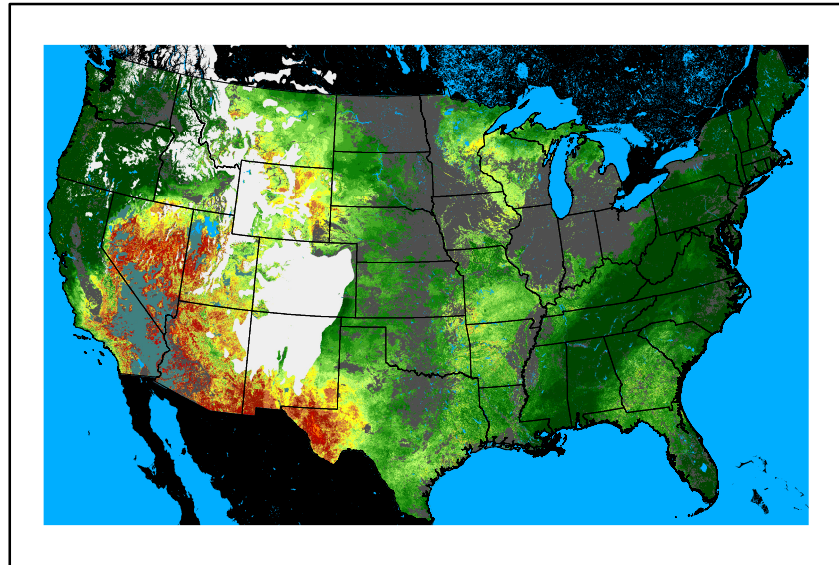

Dry Bulb Temp
temp20241110.bil

Wind Speed
wspd20241110.bil

Precipitation
p24m_2024110900f048.bil

Greenness
us24_302308wk_greenness.img

WFPI & Meteorological Inputs

Day 3

2024-11-11

Computed on 2024-11-09