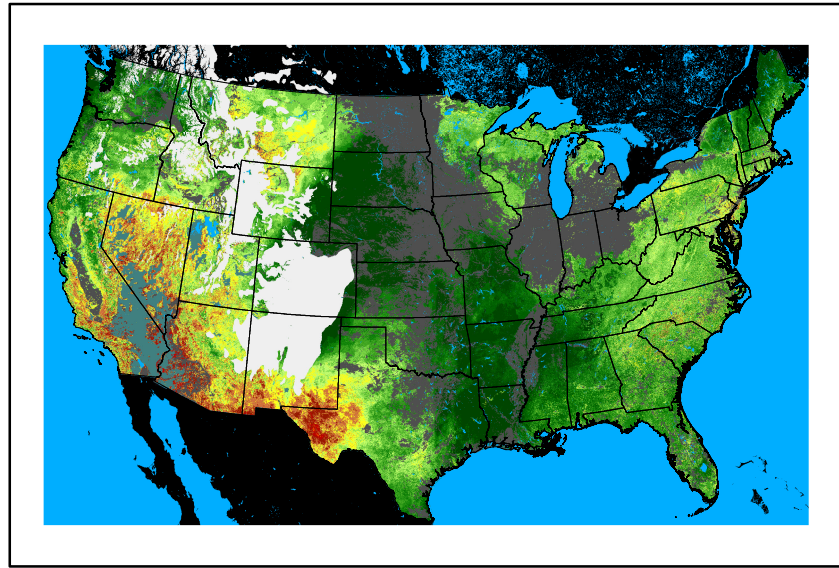

WFPI & Meteorological Inputs

Day 1

2024-11-09

Computed on 2024-11-09

WFPI
fp241109.bil