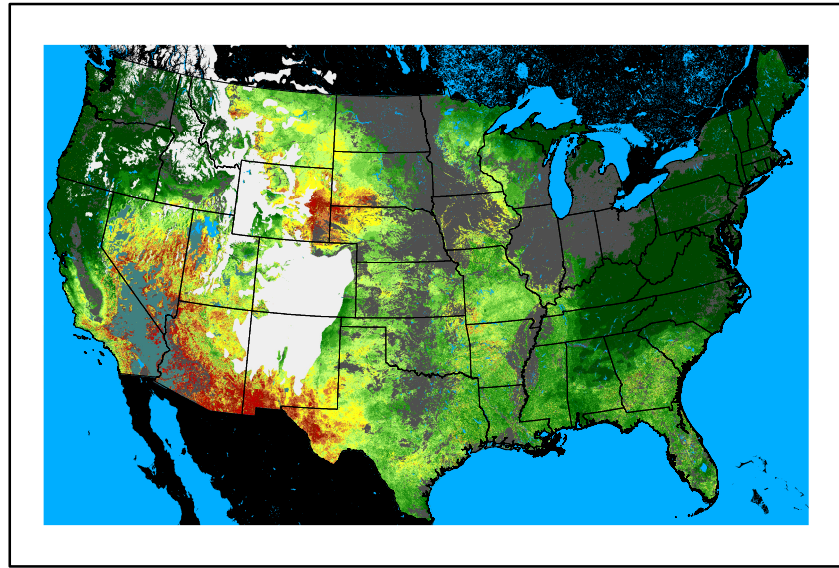

Wind Speed
wspd20241113.bil

Precipitation
p24m_2024110900f120.bil

Greenness
us24_302308wk_greenness.img

WFPI & Meteorological Inputs

Day 6

2024-11-14

Computed on 2024-11-09

WFPI
fp241114.bil