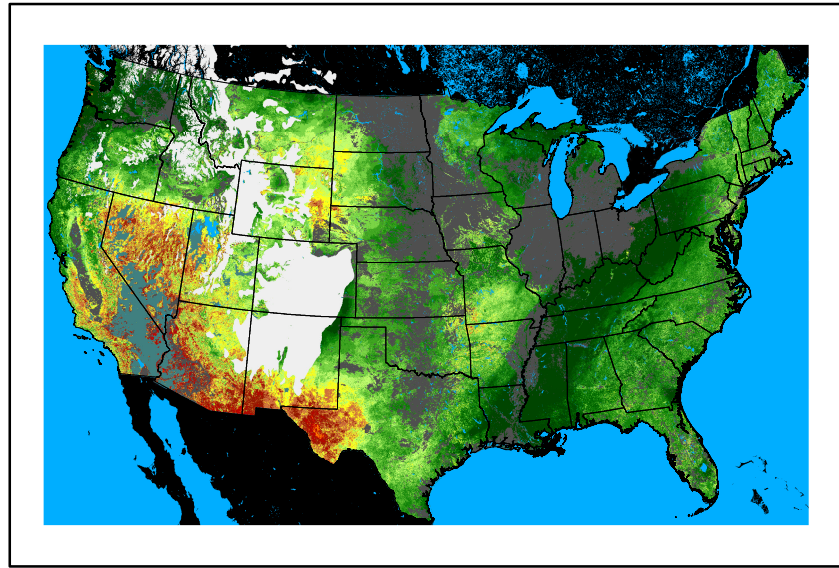

Precipitation
p24m_2024110900f024.bil

Greenness
us24_302308wk_greenness.img

WFPI & Meteorological Inputs

Day 2

2024-11-10

Computed on 2024-11-09

WFPI
fp241110.bil

10hr Fuel Moisture
mc10241110.bil