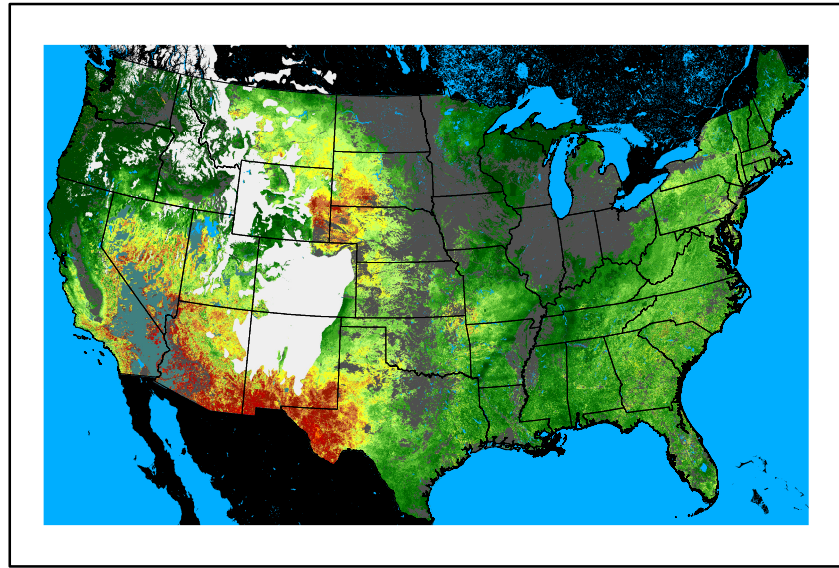

Greenness
us24_302308wk_greenness.img

WFPI & Meteorological Inputs

Day 5

2024-11-13

Computed on 2024-11-09

WFPI
fp241113.bil

10hr Fuel Moisture
mc10241113.bil

Dry Bulb Temp
temp20241113.bil