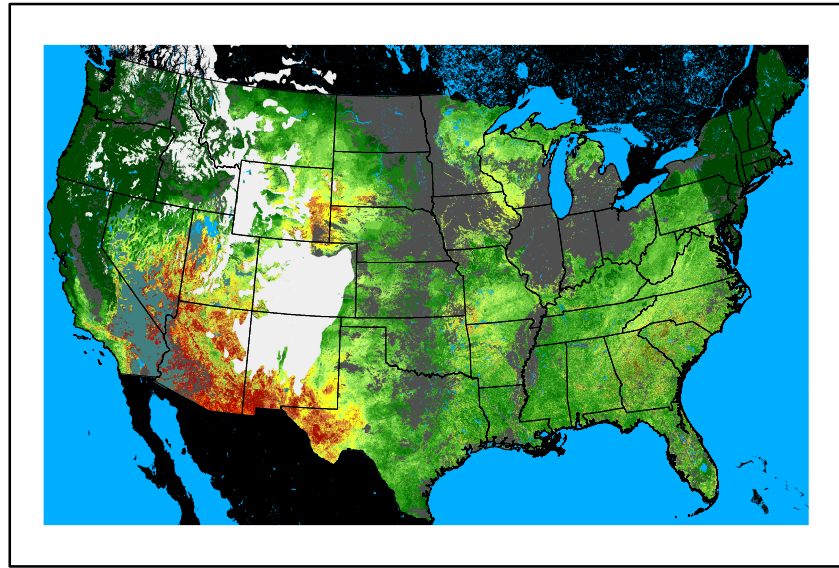

WFPI & Meteorological Inputs

Day 7

2024-11-15

Computed on 2024-11-09

WFPI
fp241115.bil