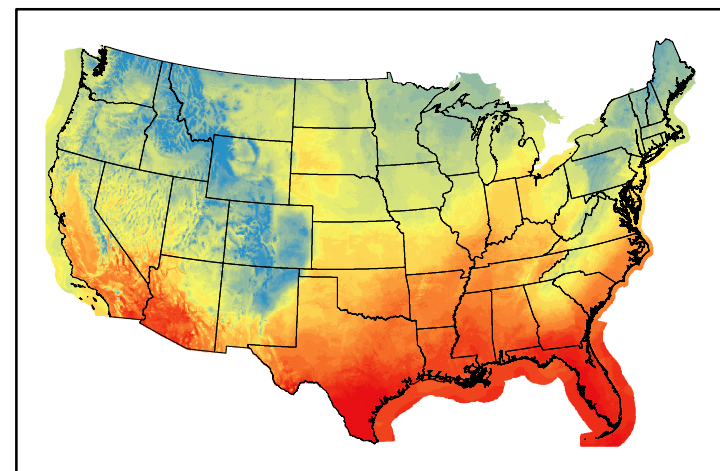

Precipitation
p24m_2024110900f024.bil

Greenness
us24_302308wk_greenness.img

WFPI & Meteorological Inputs

Day 2

2024-11-10

Computed on 2024-11-09

WFPI
fp241110.bil

10hr Fuel Moisture
mc10241110.bil