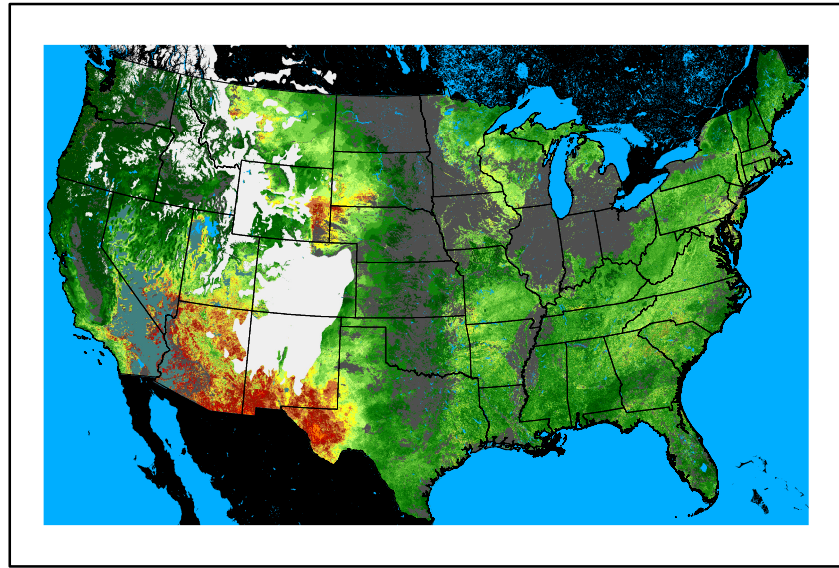

WFPI & Meteorological Inputs

Day 4

2024-11-12

Computed on 2024-11-09

WFPI
fp241112.bil