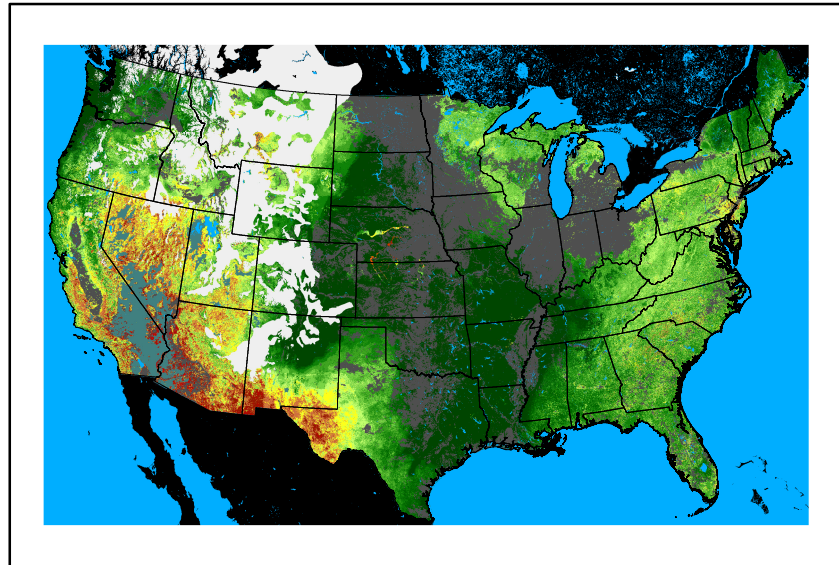

Dry Bulb Temp
temp20241108.bil

Wind Speed
wspd20241108.bil

Precipitation
p24m_2024110700f048.bil

Greenness
us24_302308wk_greenness.img

WFPI & Meteorological Inputs

Day 3

2024-11-09

Computed on 2024-11-07