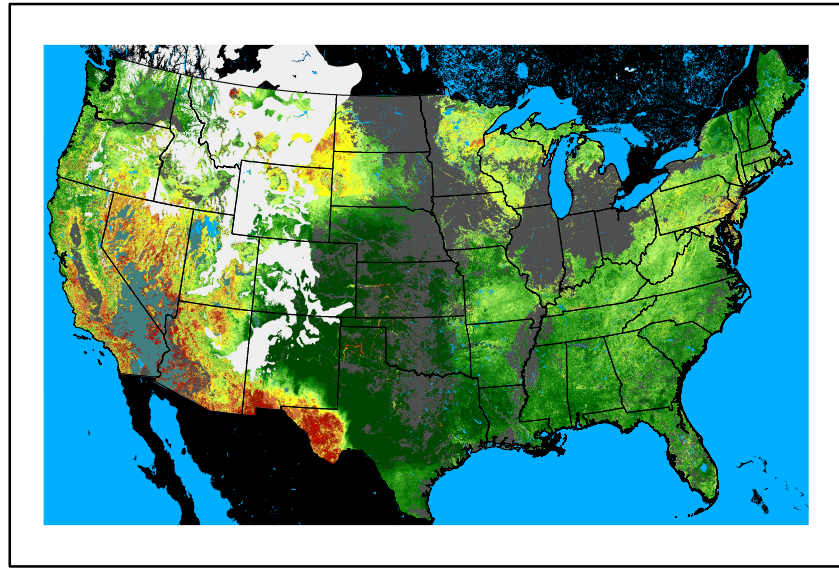

Precipitation
p24m_2024110700f024.bil

Greenness
us24_302308wk_greenness.img

WFPI & Meteorological Inputs

Day 2

2024-11-08

Computed on 2024-11-07

WFPI
fp241108.bil

10hr Fuel Moisture
mc10241108.bil