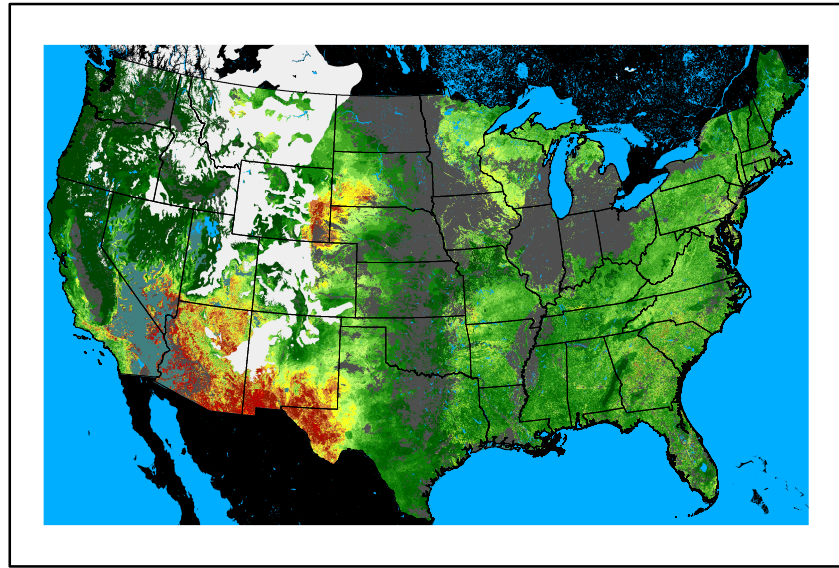

Wind Speed
wspd20241111.bil

Precipitation
p24m_2024110700f120.bil

Greenness
us24_302308wk_greenness.img

WFPI & Meteorological Inputs

Day 6

2024-11-12

Computed on 2024-11-07

WFPI
fp241112.bil