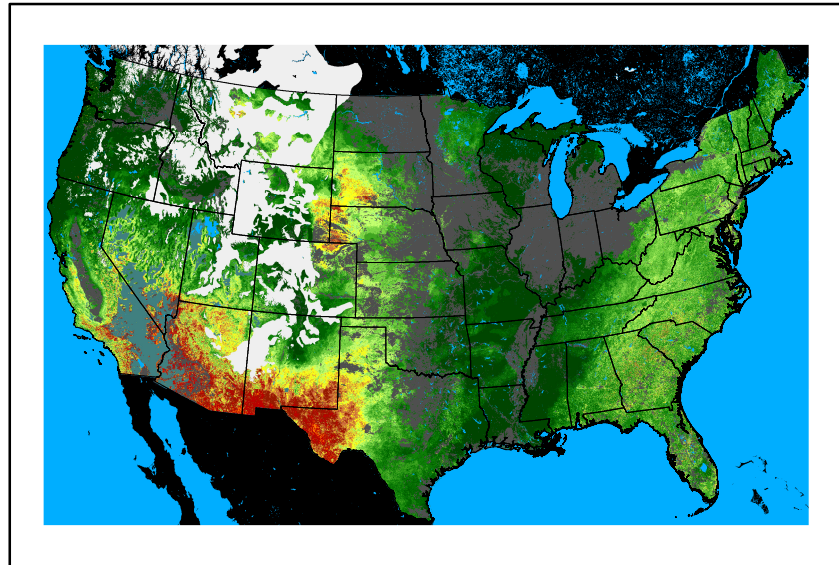

WFPI & Meteorological Inputs

Day 7

2024-11-13

Computed on 2024-11-07

WFPI
fp241113.bil