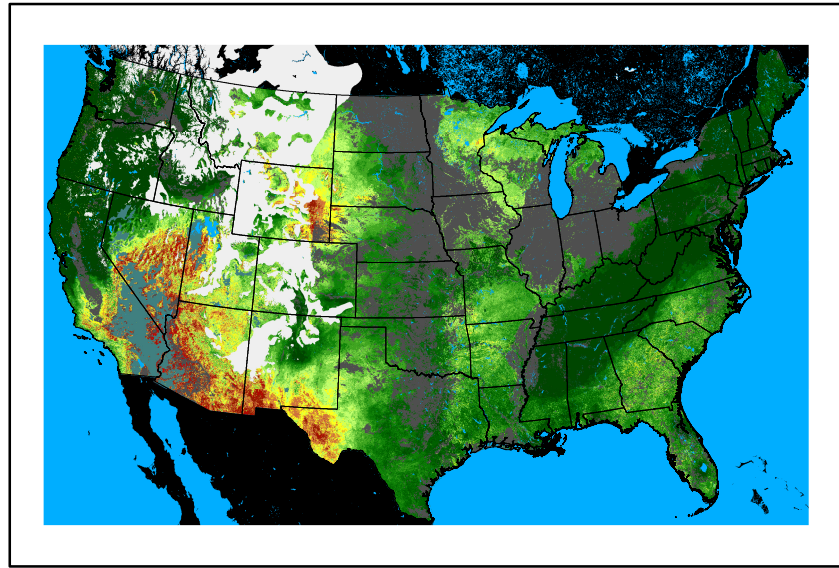

Greenness
us24_302308wk_greenness.img

WFPI & Meteorological Inputs

Day 5

2024-11-11

Computed on 2024-11-07

WFPI
fp241111.bil

10hr Fuel Moisture
mc10241111.bil

Dry Bulb Temp
temp20241111.bil