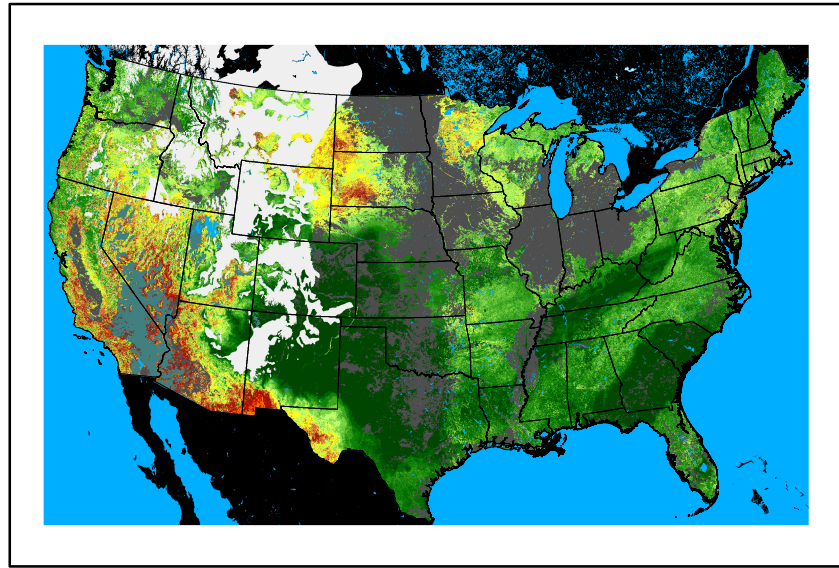

WFPI & Meteorological Inputs

Day 1

2024-11-07

Computed on 2024-11-07

WFPI
fp241107.bil