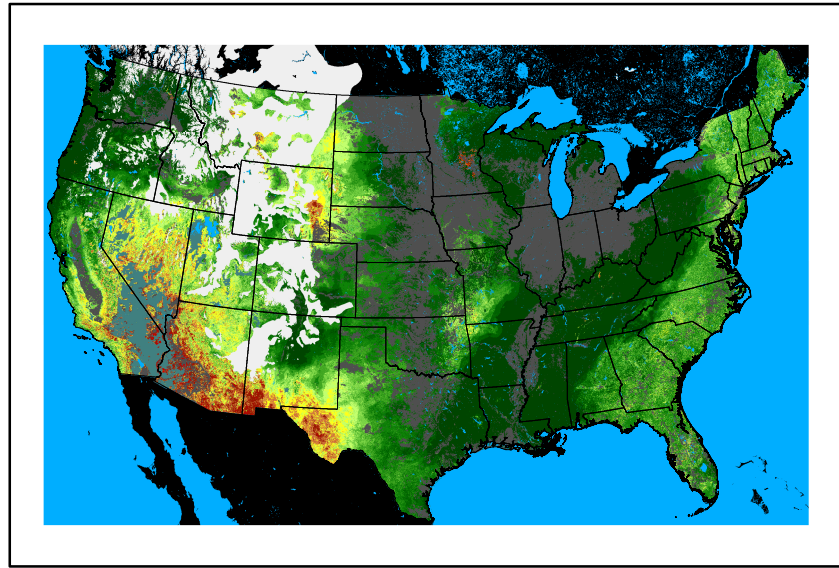

WFPI & Meteorological Inputs

Day 4

2024-11-10

Computed on 2024-11-07

WFPI
fp241110.bil