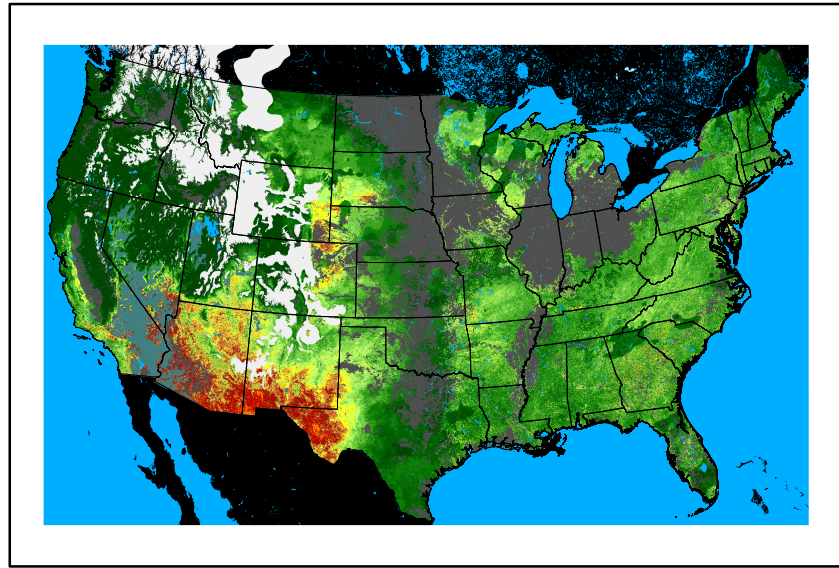

WFPI & Meteorological Inputs

Day 7

2024-11-12

Computed on 2024-11-06

WFPI
fp241112.bil