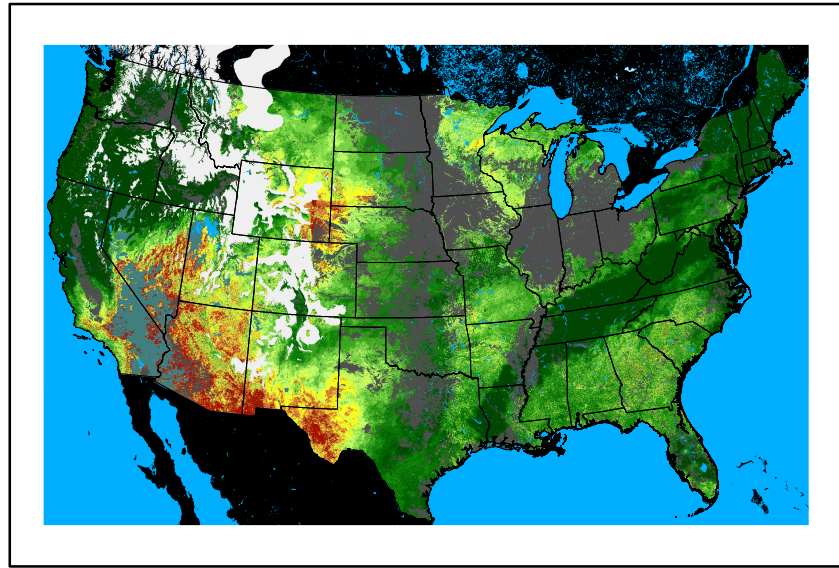

Wind Speed
wspd20241110.bil

Precipitation
p24m_2024110600f120.bil

Greenness
us24_302308wk_greenness.img

WFPI & Meteorological Inputs

Day 6

2024-11-11

Computed on 2024-11-06

WFPI
fp241111.bil