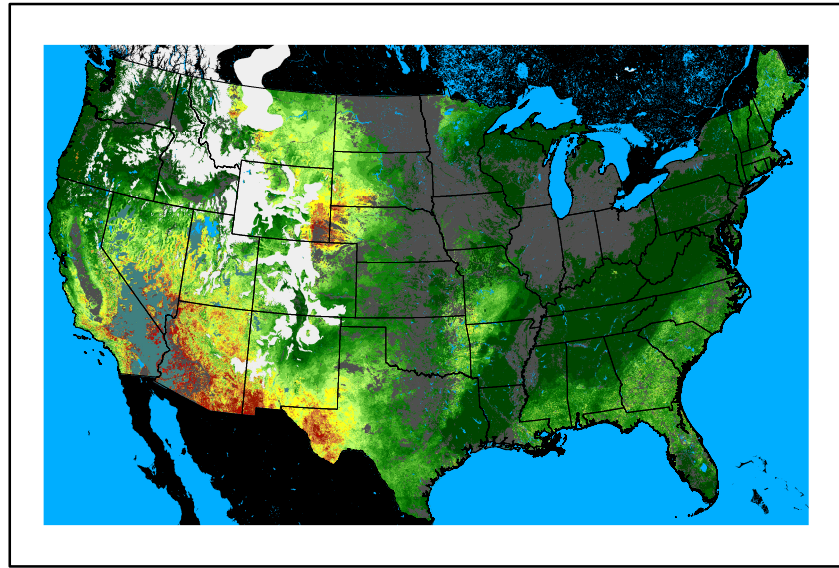

Greenness
us24_302308wk_greenness.img

WFPI & Meteorological Inputs

Day 5

2024-11-10

Computed on 2024-11-06

WFPI
fp241110.bil

10hr Fuel Moisture
mc10241110.bil

Dry Bulb Temp
temp20241110.bil