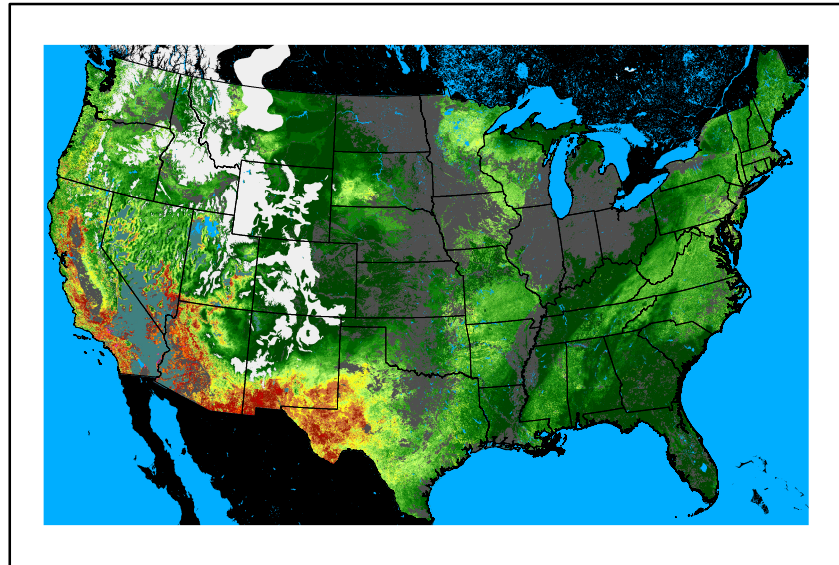

WFPI & Meteorological Inputs

Day 1

2024-11-06

Computed on 2024-11-06

WFPI
fp241106.bil