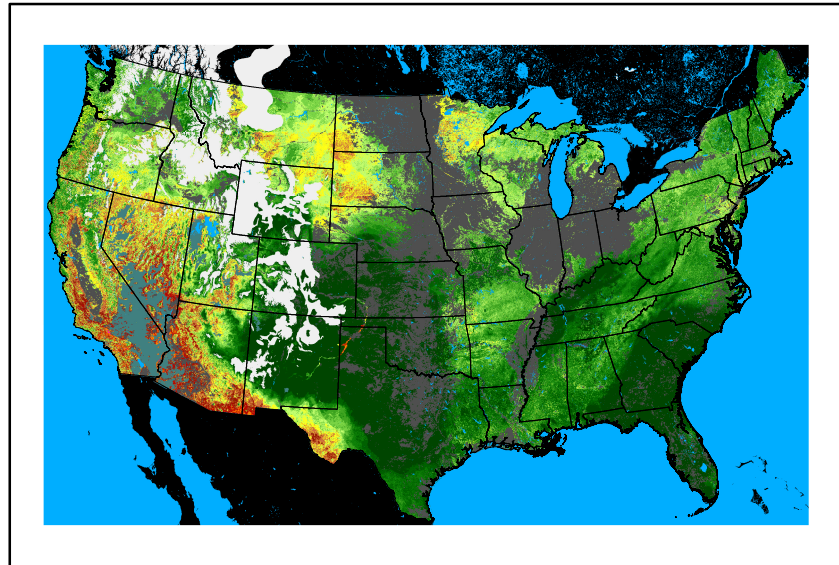

Precipitation
p24m_2024110600f024.bil

Greenness
us24_302308wk_greenness.img

WFPI & Meteorological Inputs

Day 2

2024-11-07

Computed on 2024-11-06

WFPI
fp241107.bil

10hr Fuel Moisture
mc10241107.bil