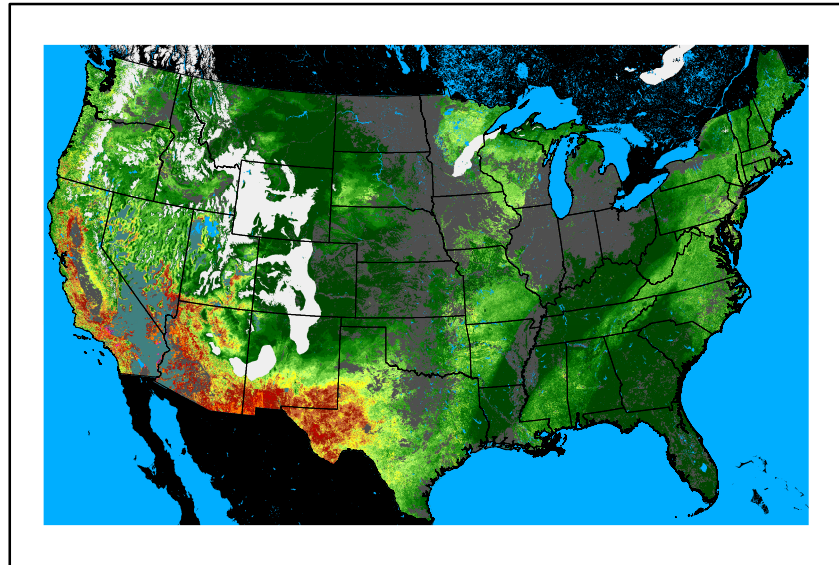

Precipitation
p24m_2024110500f024.bil

Greenness
us24_302308wk_greenness.img

WFPI & Meteorological Inputs

Day 2

2024-11-06

Computed on 2024-11-05

WFPI
fp241106.bil

10hr Fuel Moisture
mc10241106.bil