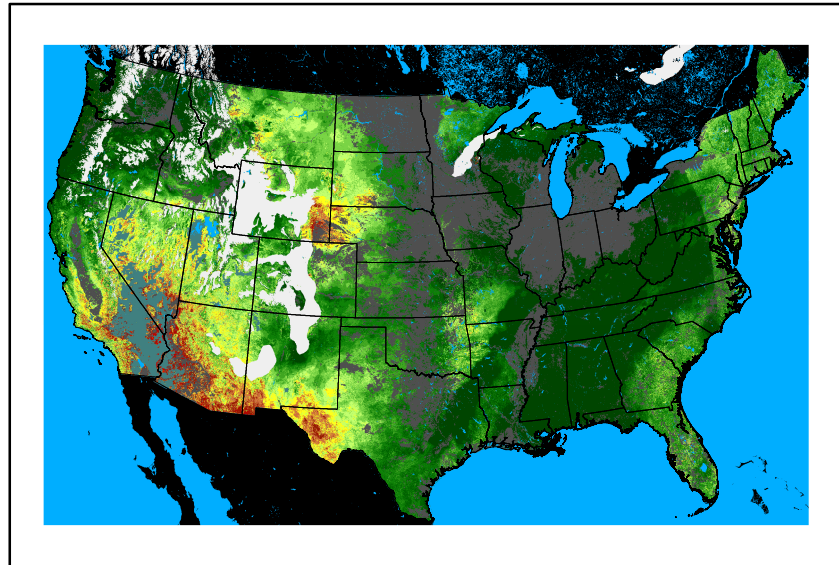

Wind Speed
wspd20241109.bil

Precipitation
p24m_2024110500f120.bil

Greenness
us24_302308wk_greenness.img

WFPI & Meteorological Inputs

Day 6

2024-11-10

Computed on 2024-11-05

WFPI
fp241110.bil