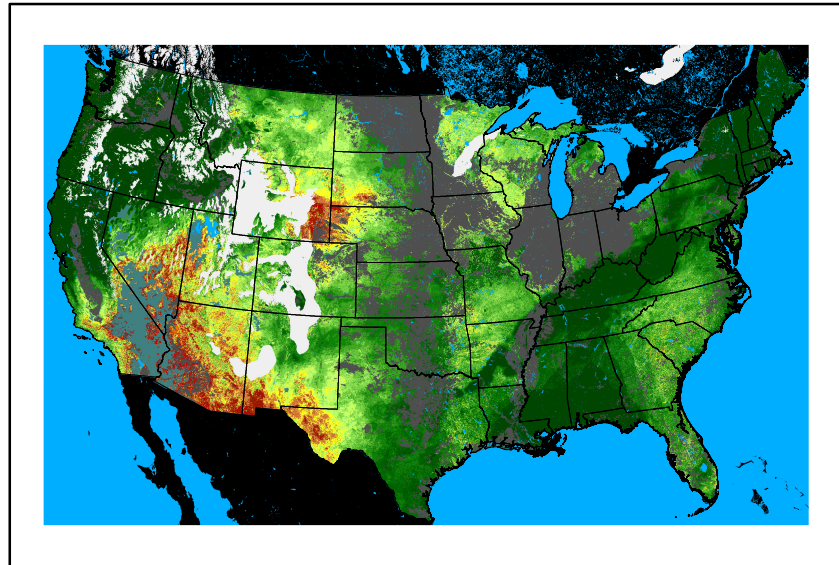

WFPI & Meteorological Inputs

Day 7

2024-11-11

Computed on 2024-11-05

WFPI
fp241111.bil