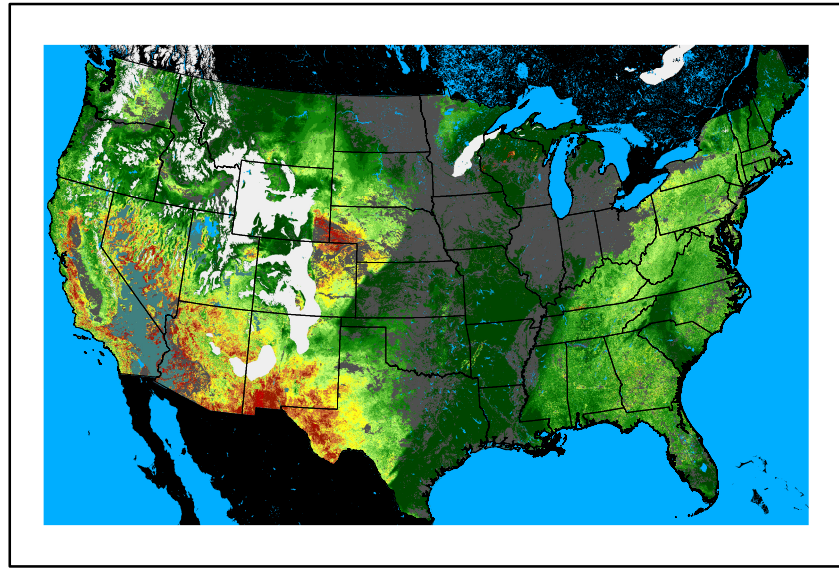

WFPI & Meteorological Inputs

Day 1

2024-11-05

Computed on 2024-11-05

WFPI
fp241105.bil