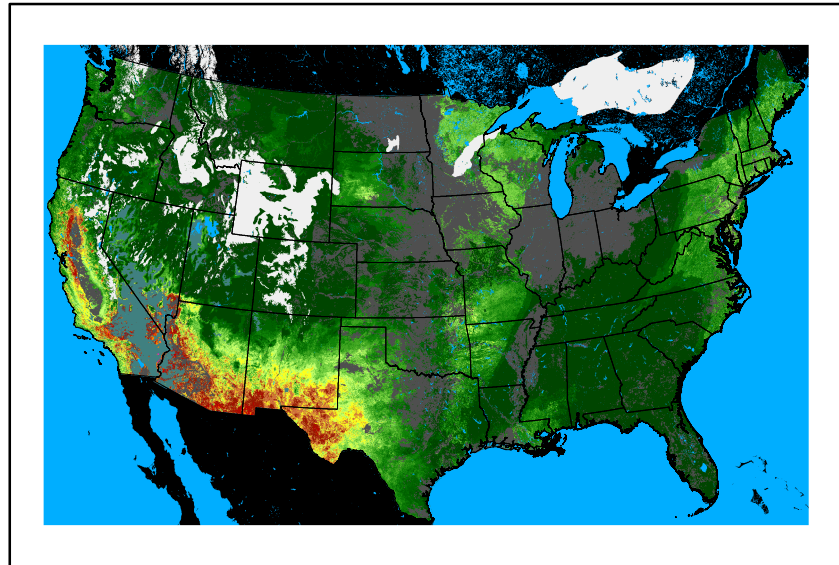

WFPI & Meteorological Inputs

Day 4

2024-11-06

Computed on 2024-11-03

WFPI
fp241106.bil