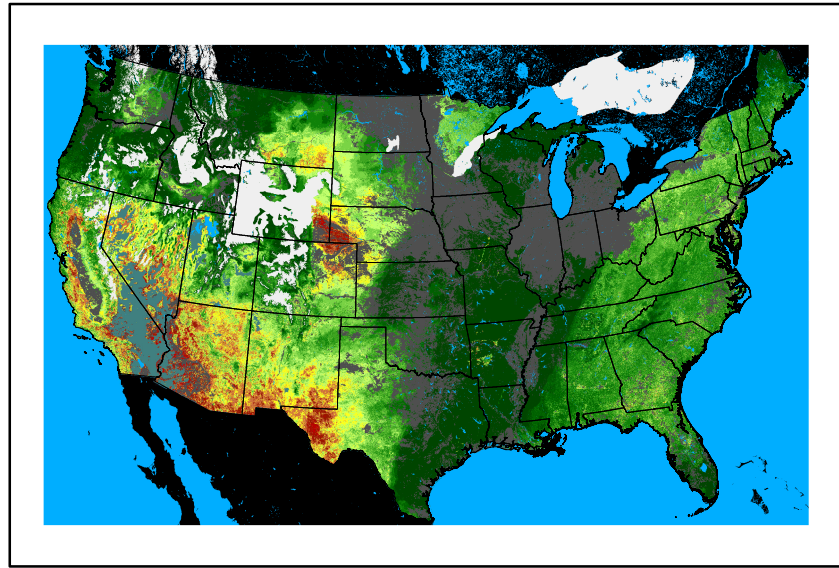

Dry Bulb Temp
temp20241104.bil

Wind Speed
wspd20241104.bil

Precipitation
p24m_2024110300f048.bil

Greenness
us24_295301wk_greenness.img

WFPI & Meteorological Inputs

Day 3

2024-11-05

Computed on 2024-11-03