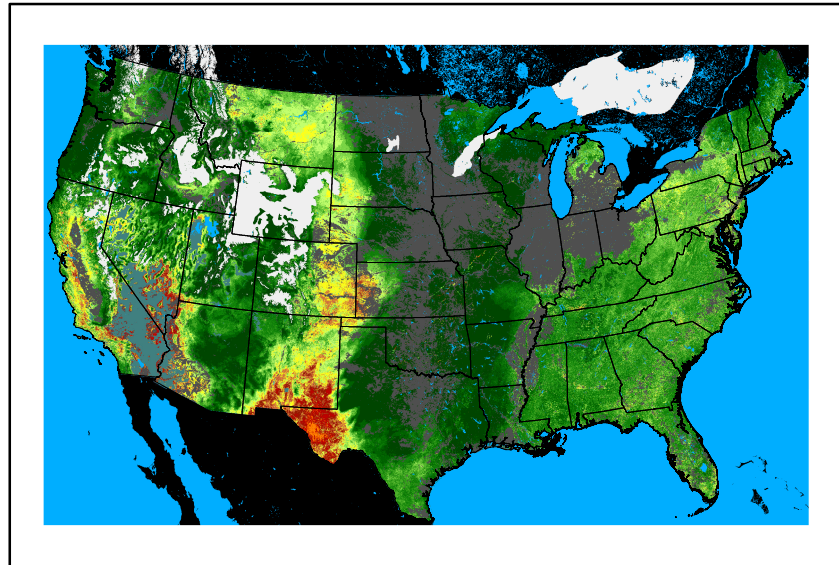

WFPI & Meteorological Inputs

Day 1

2024-11-03

Computed on 2024-11-03

WFPI
fp241103.bil