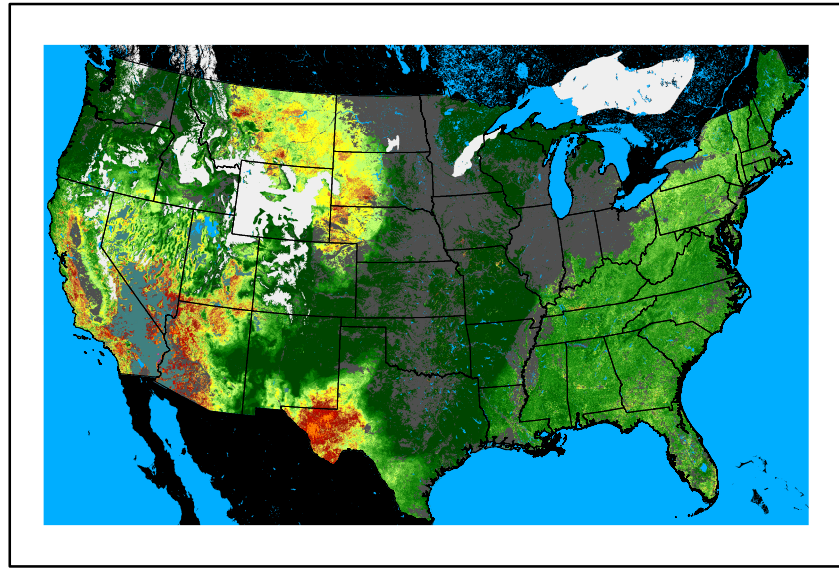

Precipitation
p24m_2024110300f024.bil

Greenness
us24_295301wk_greenness.img

WFPI & Meteorological Inputs

Day 2

2024-11-04

Computed on 2024-11-03

WFPI
fp241104.bil

10hr Fuel Moisture
mc10241104.bil