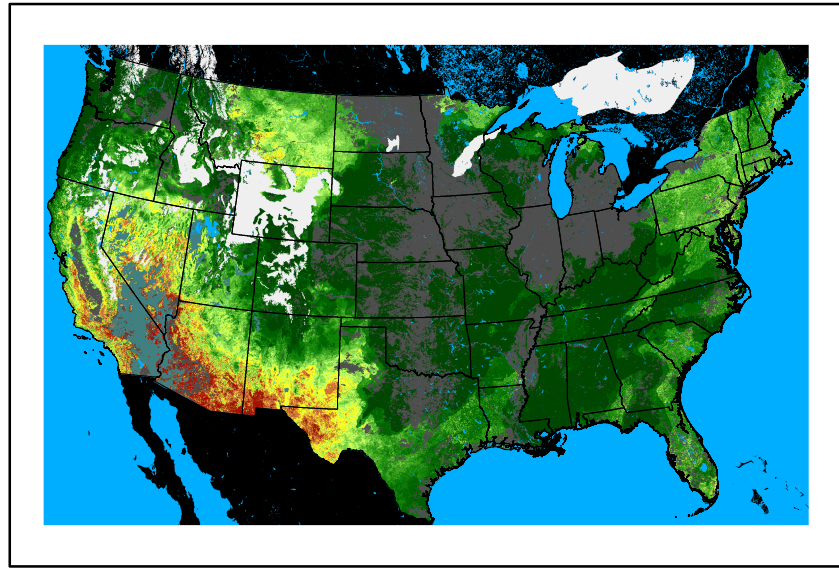

WFPI & Meteorological Inputs

Day 7

2024-11-09

Computed on 2024-11-03

WFPI
fp241109.bil