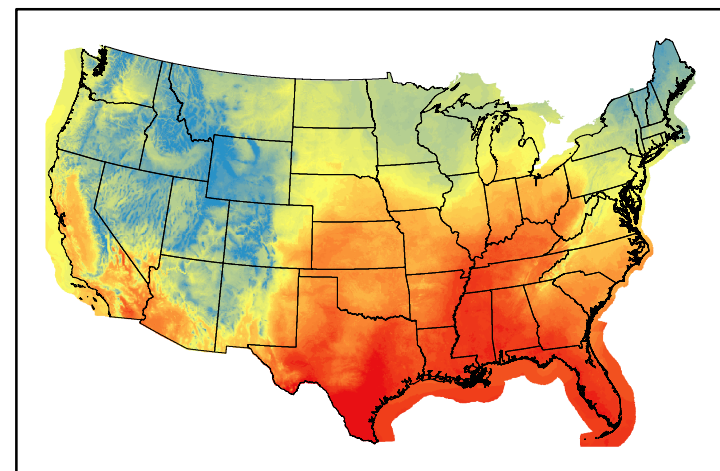

Dry Bulb Temp
temp20241103.bil