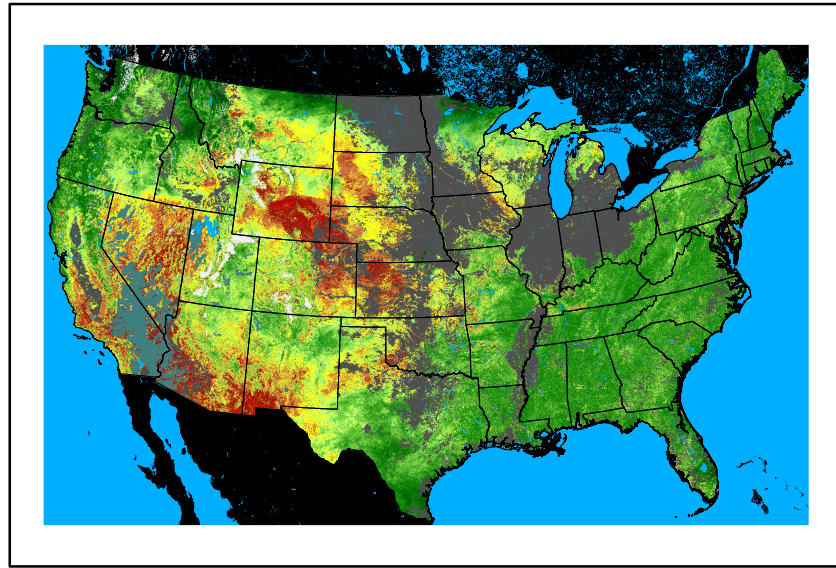

Precipitation
p24m_2024102100f024.bil

Greenness
us24_288294wk_greenness.img

WFPI & Meteorological Inputs

Day 2

2024-10-22

Computed on 2024-10-21

WFPI
fp241022.bil

10hr Fuel Moisture
mc10241022.bil