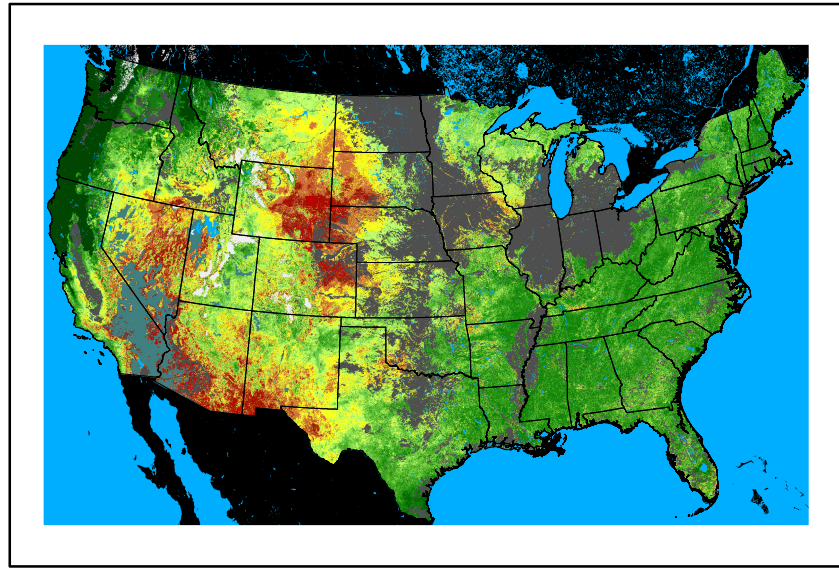

Greenness
us24_288294wk_greenness.img

WFPI & Meteorological Inputs

Day 5

2024-10-25

Computed on 2024-10-21

WFPI
fp241025.bil

10hr Fuel Moisture
mc10241025.bil

Dry Bulb Temp
temp20241025.bil