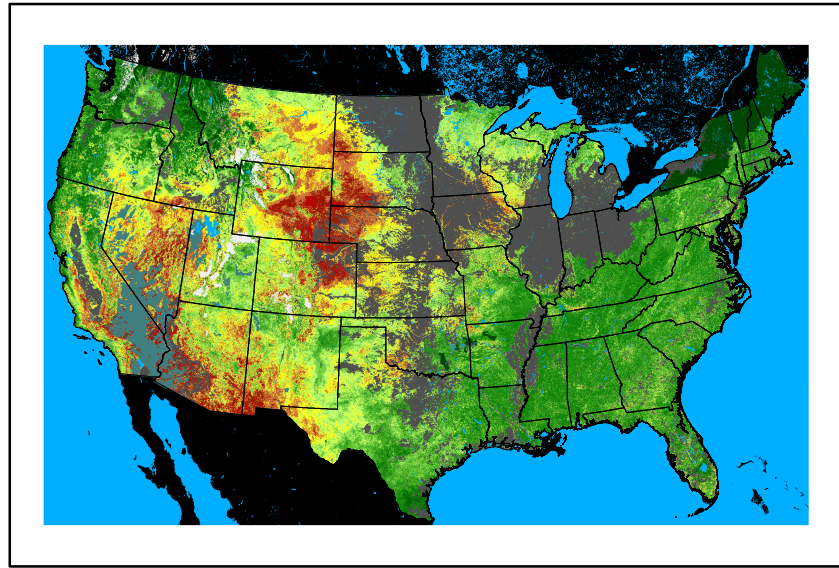

WFPI & Meteorological Inputs

Day 4

2024-10-24

Computed on 2024-10-21

WFPI
fp241024.bil