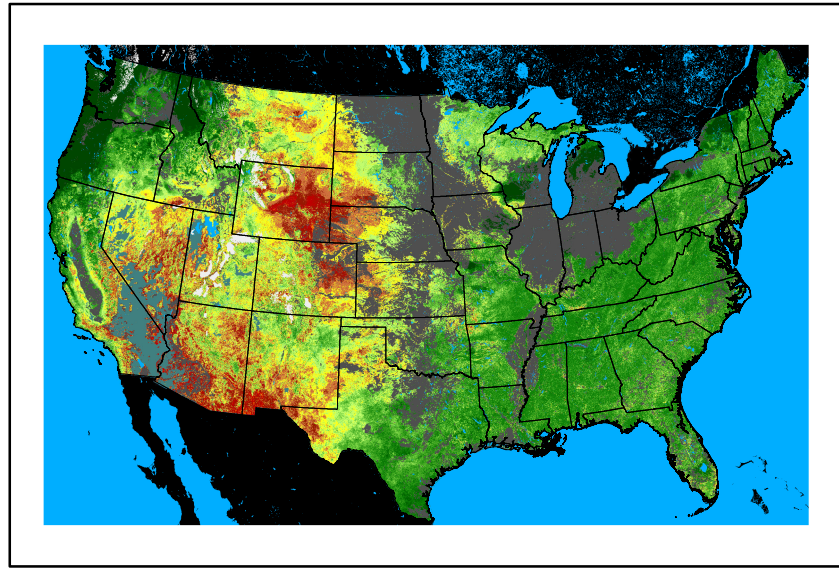

WFPI & Meteorological Inputs

Day 7

2024-10-27

Computed on 2024-10-21

WFPI
fp241027.bil