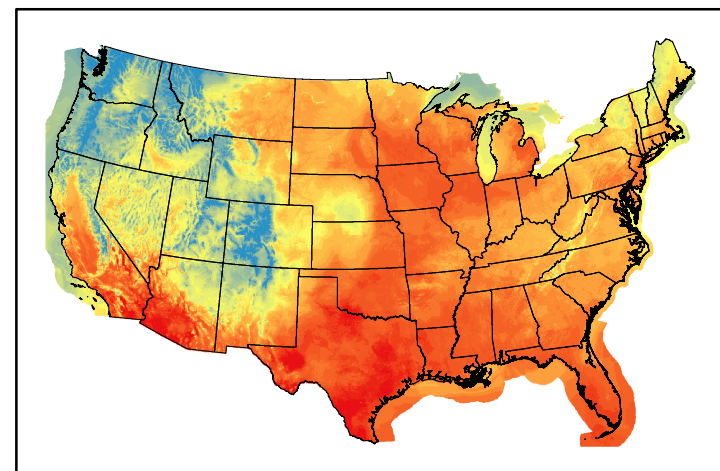

Dry Bulb Temp
temp20241021.bil