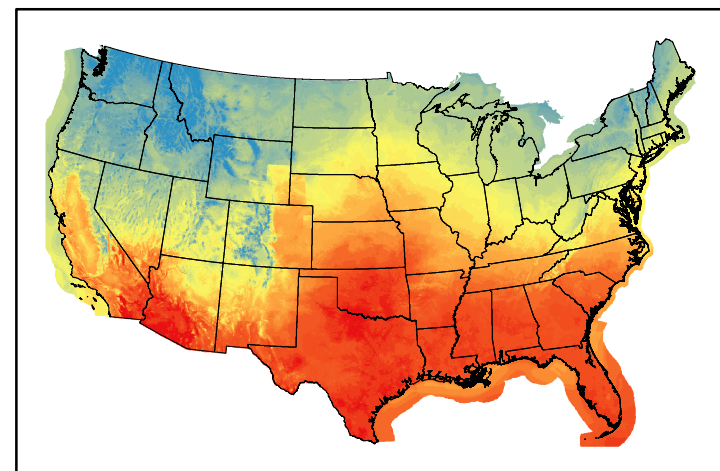

Dry Bulb Temp
temp20241024.bil