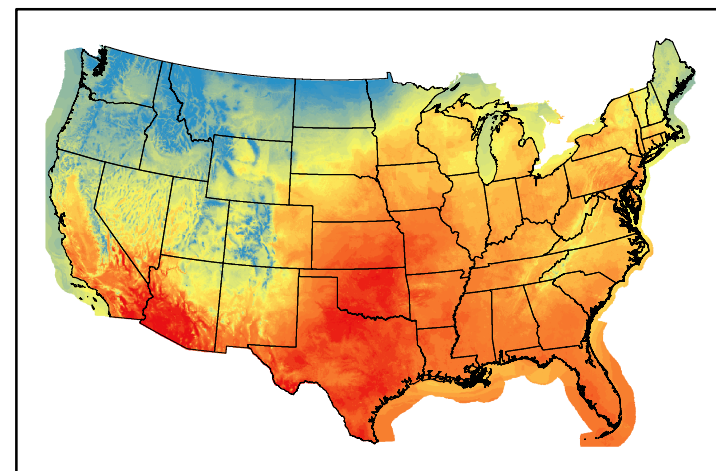

Precipitation
p24m_2024102100f024.bil

Greenness
us24_288294wk_greenness.img

WFPI & Meteorological Inputs

Day 2

2024-10-22

Computed on 2024-10-21

WFPI
fp241022.bil

10hr Fuel Moisture
mc10241022.bil