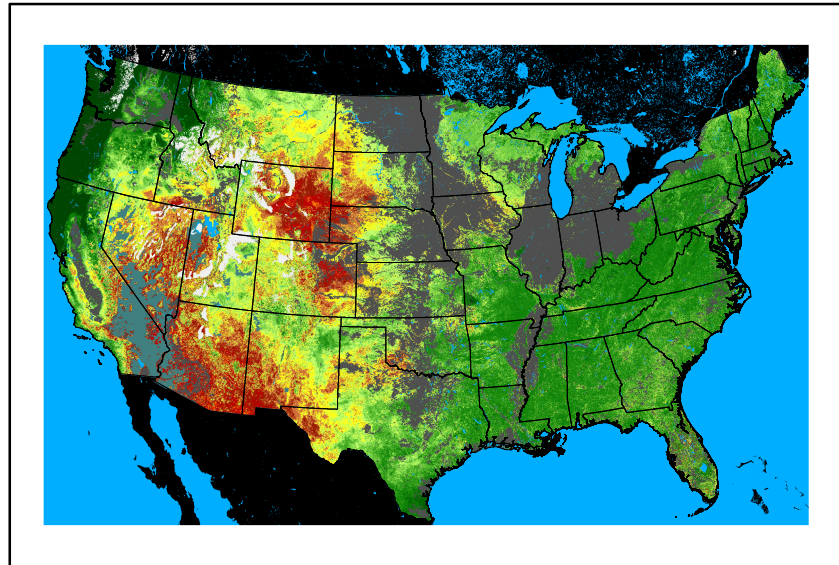

Wind Speed
wspd20241024.bil

Precipitation
p24m_2024102000f120.bil

Greenness
us24_281287wk_greenness.img

WFPI & Meteorological Inputs

Day 6

2024-10-25

Computed on 2024-10-20

WFPI
fp241025.bil