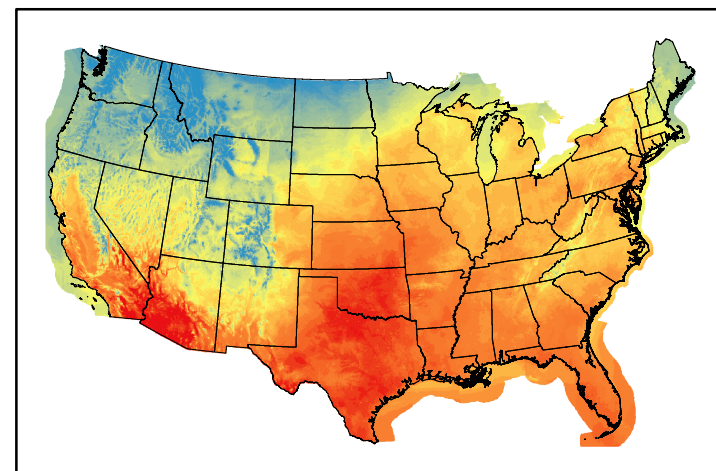

Dry Bulb Temp
temp20241022.bil