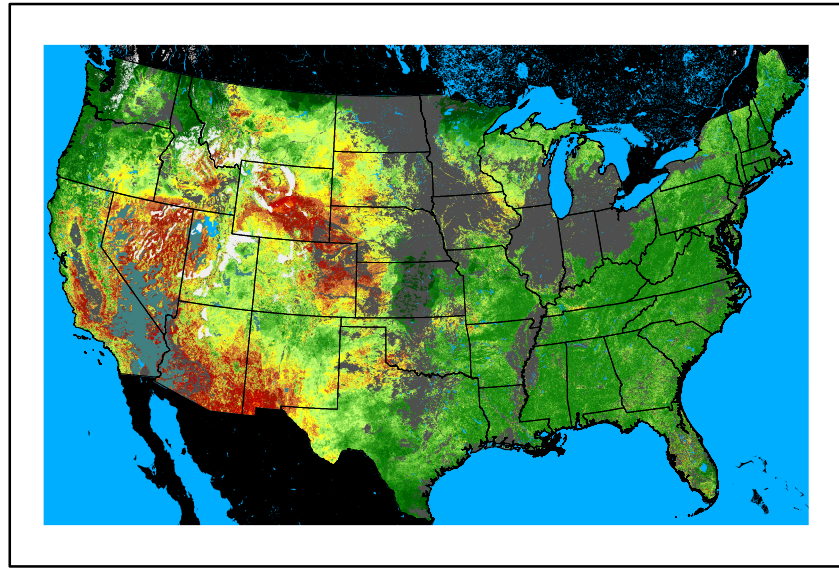

Dry Bulb Temp
temp20241021.bil

Wind Speed
wspd20241021.bil

Precipitation
p24m_2024102000f048.bil

Greenness
us24_281287wk_greenness.img

WFPI & Meteorological Inputs

Day 3

2024-10-22

Computed on 2024-10-20