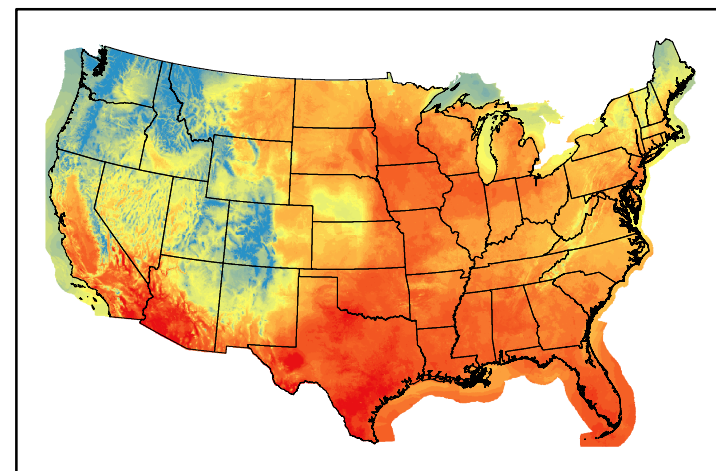

Precipitation
p24m_2024102000f024.bil

Greenness
us24_281287wk_greenness.img

WFPI & Meteorological Inputs

Day 2

2024-10-21

Computed on 2024-10-20

WFPI
fp241021.bil

10hr Fuel Moisture
mc10241021.bil