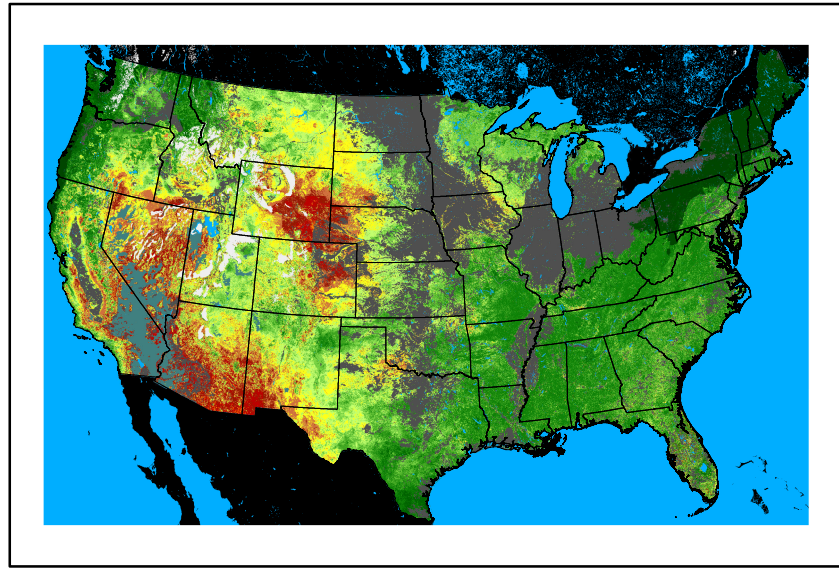

Greenness
us24_281287wk_greenness.img

WFPI & Meteorological Inputs

Day 5

2024-10-24

Computed on 2024-10-20

WFPI
fp241024.bil

10hr Fuel Moisture
mc10241024.bil

Dry Bulb Temp
temp20241024.bil