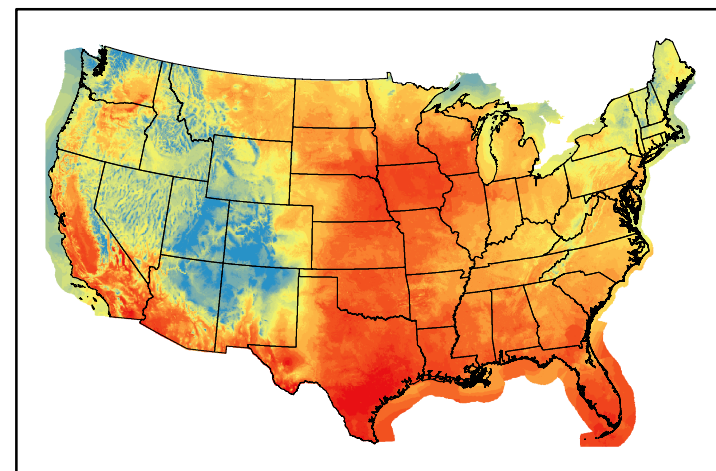

Dry Bulb Temp
temp20241020.bil