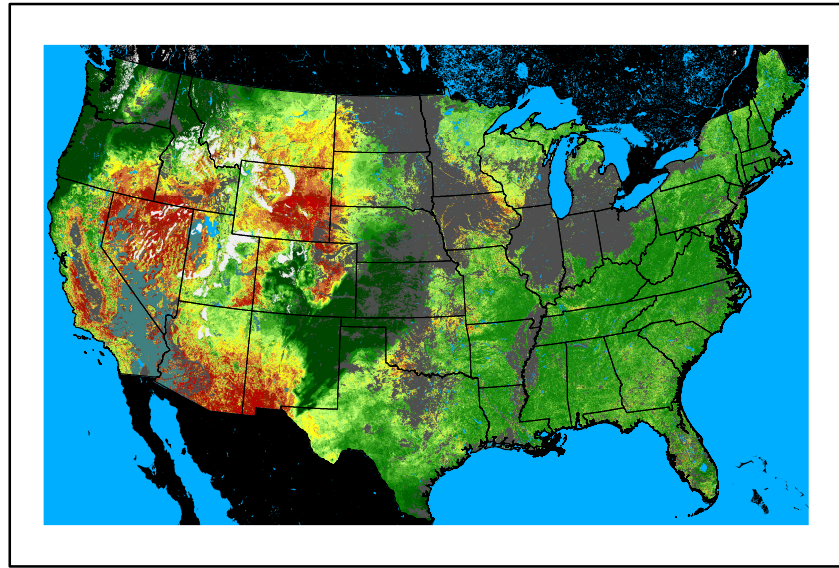

Precipitation
p24m_2024102000f024.bil

Greenness
us24_281287wk_greenness.img

WFPI & Meteorological Inputs

Day 2

2024-10-21

Computed on 2024-10-20

WFPI
fp241021.bil

10hr Fuel Moisture
mc10241021.bil