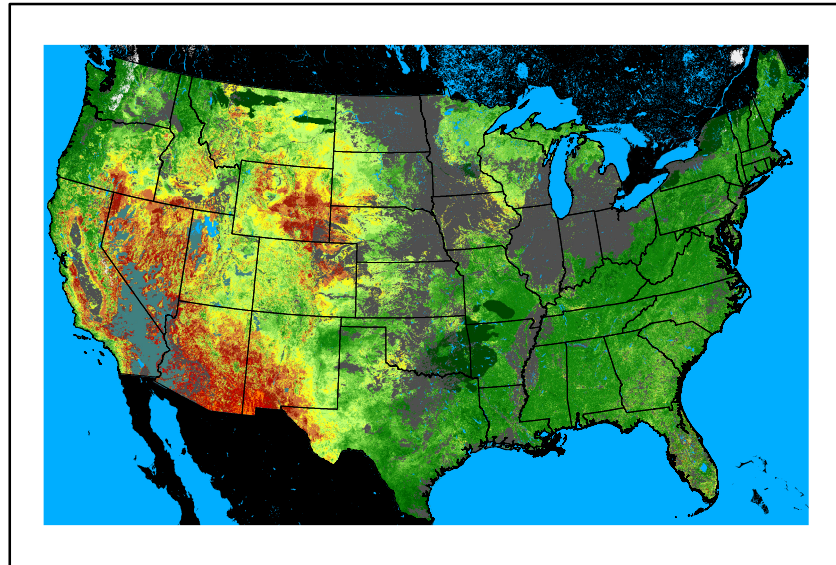

WFPI & Meteorological Inputs

Day 7

2024-10-24

Computed on 2024-10-18

WFPI
fp241024.bil