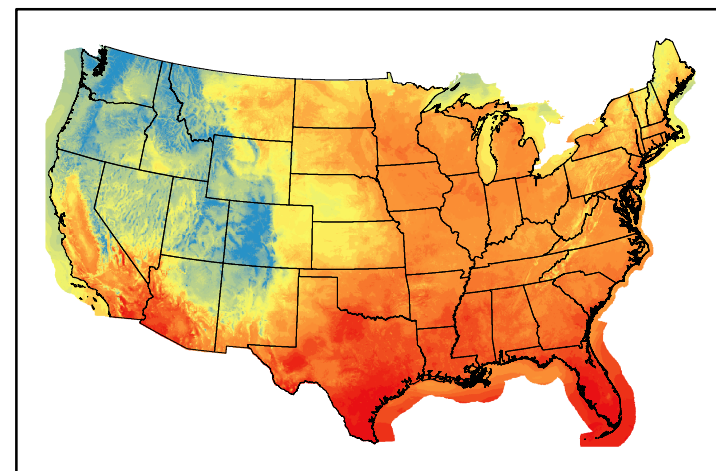

Dry Bulb Temp
temp20241021.bil