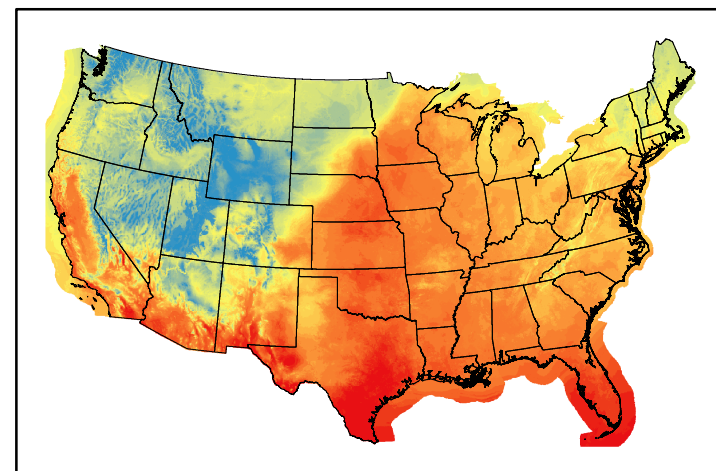

Dry Bulb Temp
temp20241018.bil