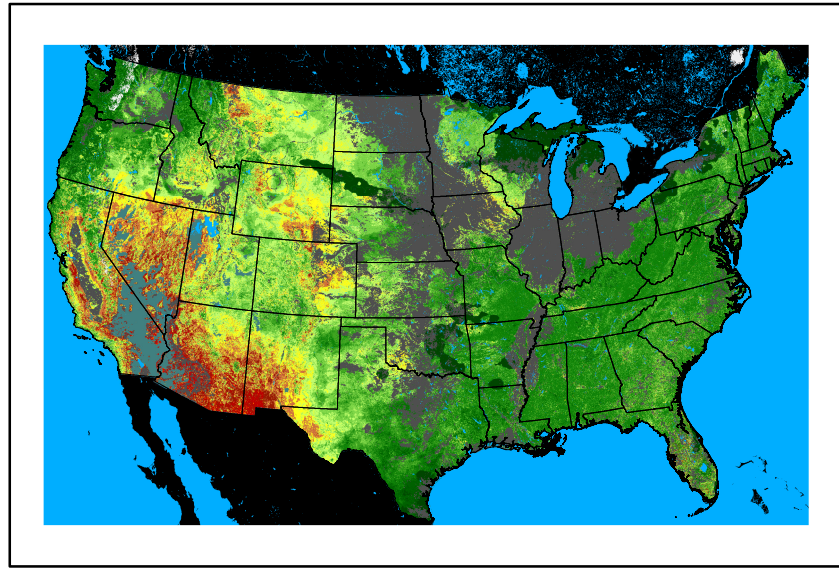

Wind Speed
wspd20241022.bil

Precipitation
p24m_2024101800f120.bil

Greenness
us24_281287wk_greenness.img

WFPI & Meteorological Inputs

Day 6

2024-10-23

Computed on 2024-10-18

WFPI
fp241023.bil