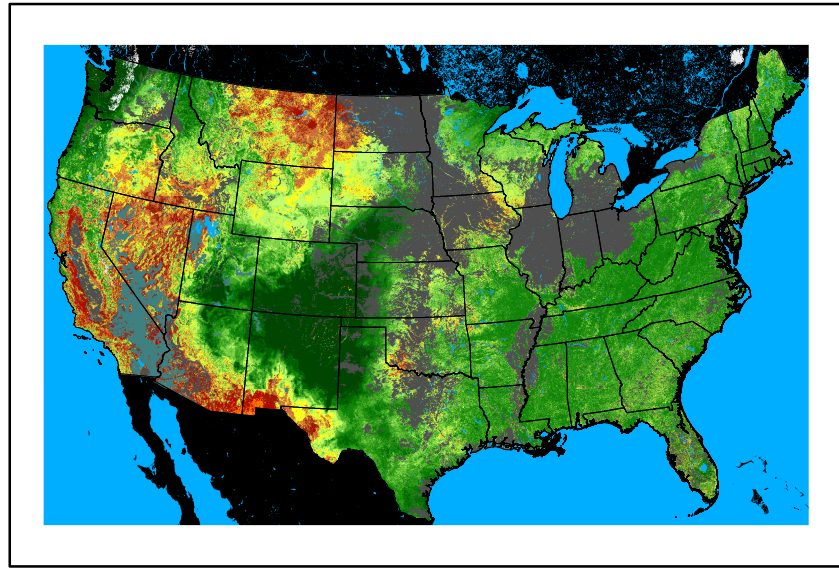

Precipitation
p24m_2024101800f024.bil

Greenness
us24_281287wk_greenness.img

WFPI & Meteorological Inputs

Day 2

2024-10-19

Computed on 2024-10-18

WFPI
fp241019.bil

10hr Fuel Moisture
mc10241019.bil