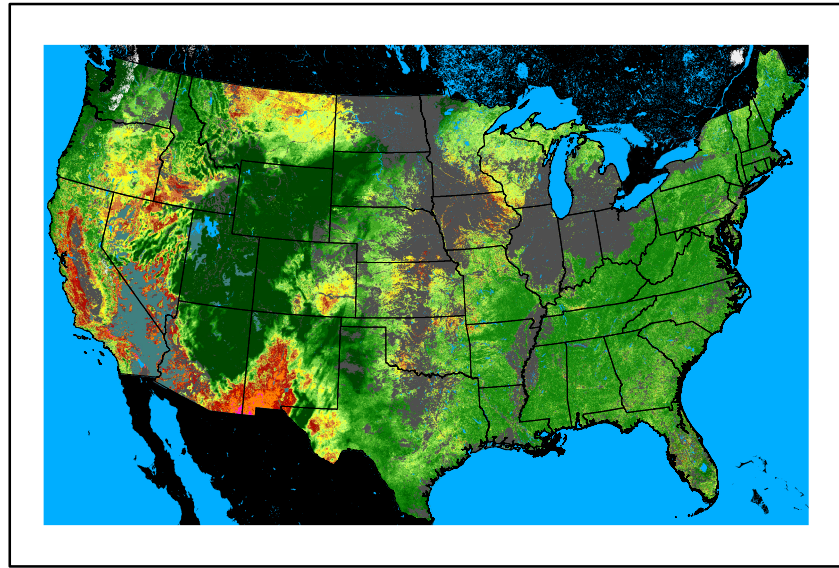

WFPI & Meteorological Inputs

Day 1

2024-10-18

Computed on 2024-10-18

WFPI
fp241018.bil