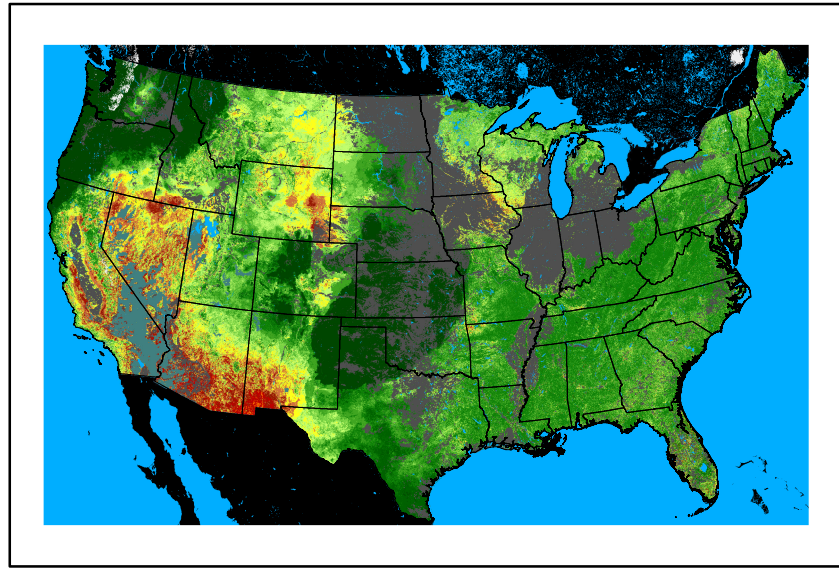

WFPI & Meteorological Inputs

Day 4

2024-10-21

Computed on 2024-10-18

WFPI
fp241021.bil