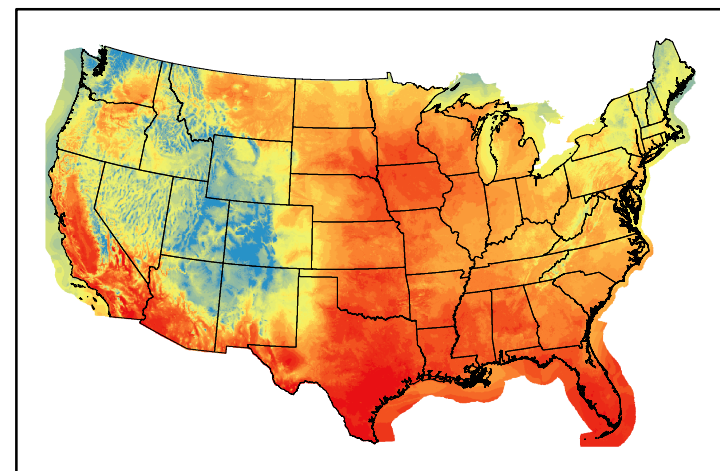

Dry Bulb Temp
temp20241020.bil