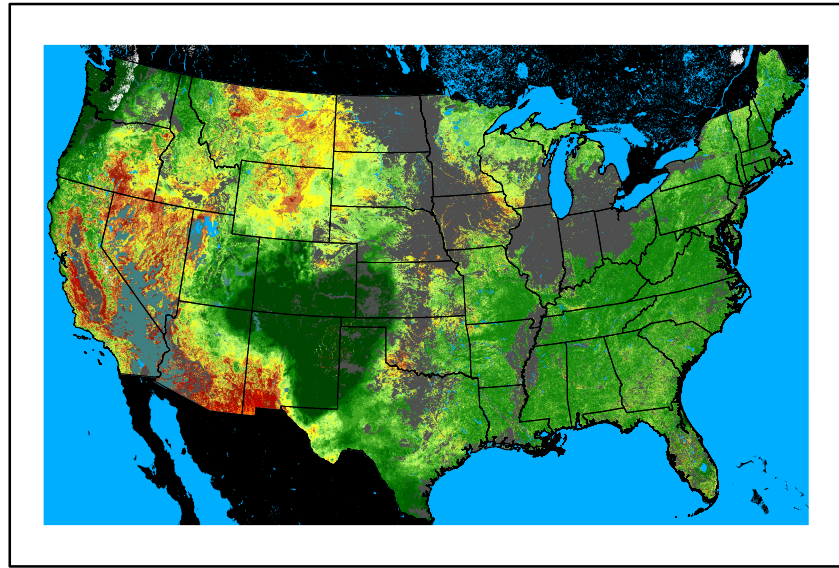

Dry Bulb Temp
temp20241019.bil

Wind Speed
wspd20241019.bil

Precipitation
p24m_2024101800f048.bil

Greenness
us24_281287wk_greenness.img

WFPI & Meteorological Inputs

Day 3

2024-10-20

Computed on 2024-10-18