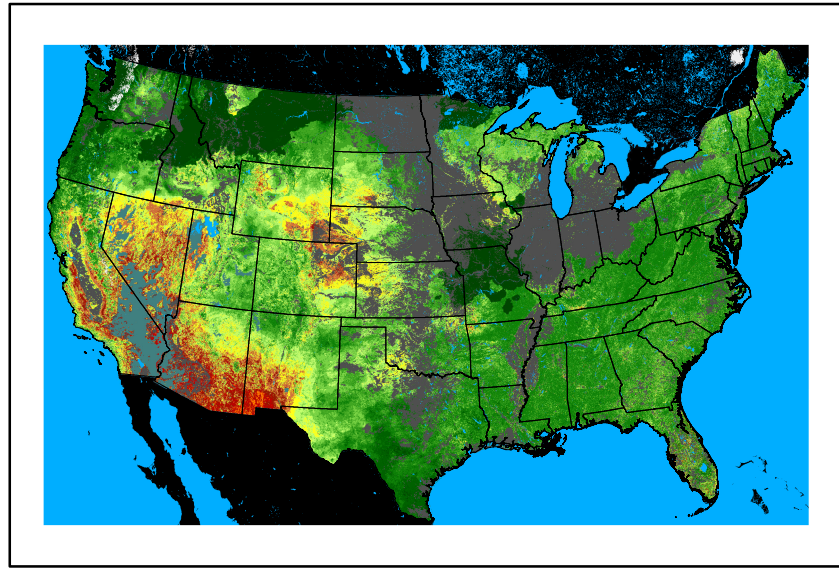

Greenness
us24_281287wk_greenness.img

WFPI & Meteorological Inputs

Day 5

2024-10-22

Computed on 2024-10-18

WFPI
fp241022.bil

10hr Fuel Moisture
mc10241022.bil

Dry Bulb Temp
temp20241022.bil