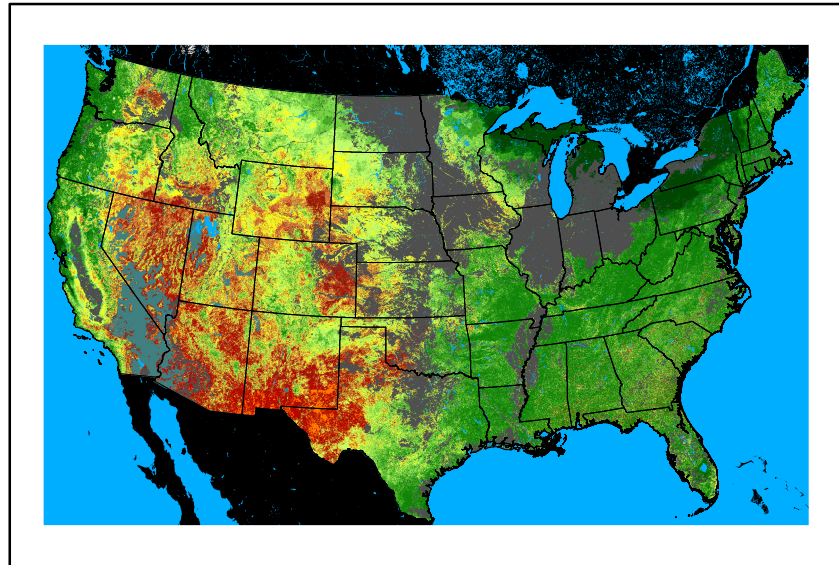

Greenness
us24_274280wk_greenness.img

WFPI & Meteorological Inputs

Day 5

2024-10-13

Computed on 2024-10-09

WFPI
fp241013.bil

10hr Fuel Moisture
mc10241013.bil

Dry Bulb Temp
temp20241013.bil