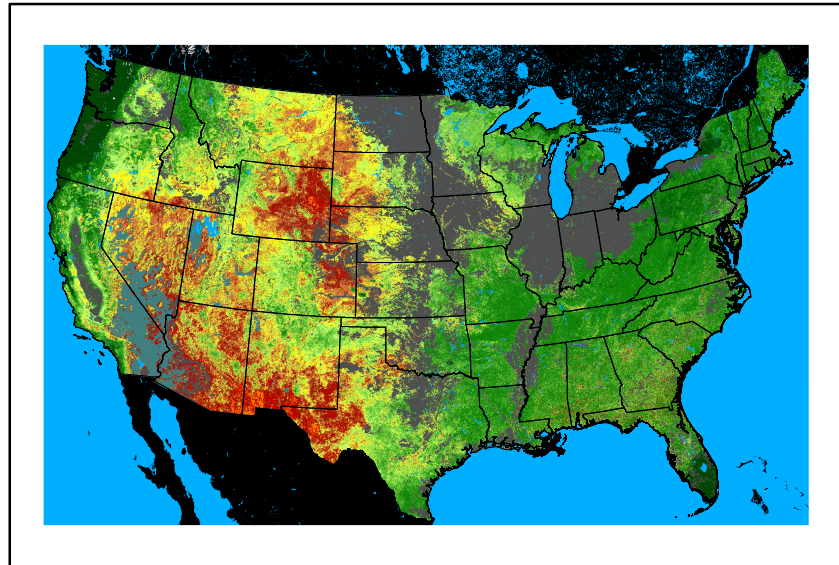

WFPI & Meteorological Inputs

Day 7

2024-10-15

Computed on 2024-10-09

WFPI
fp241015.bil