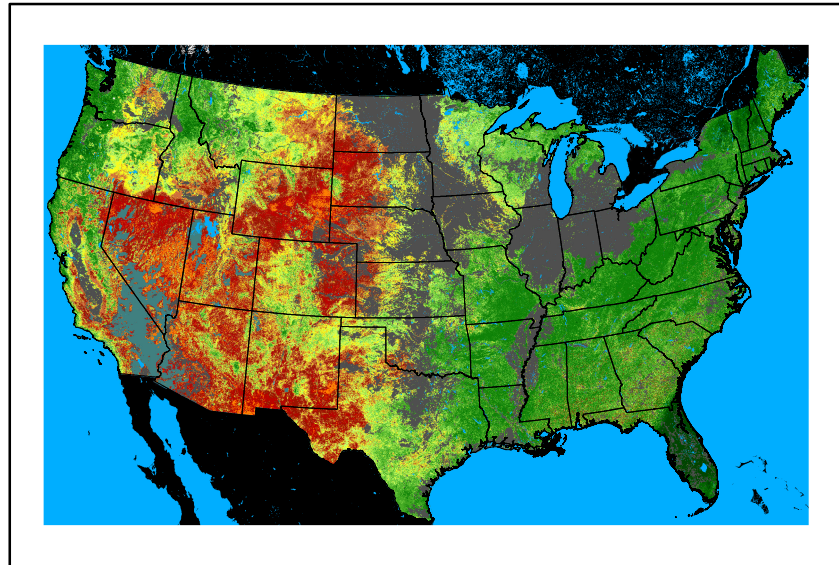

Precipitation
p24m_2024100900f024.bil

Greenness
us24_274280wk_greenness.img

WFPI & Meteorological Inputs

Day 2

2024-10-10

Computed on 2024-10-09

WFPI
fp241010.bil

10hr Fuel Moisture
mc10241010.bil