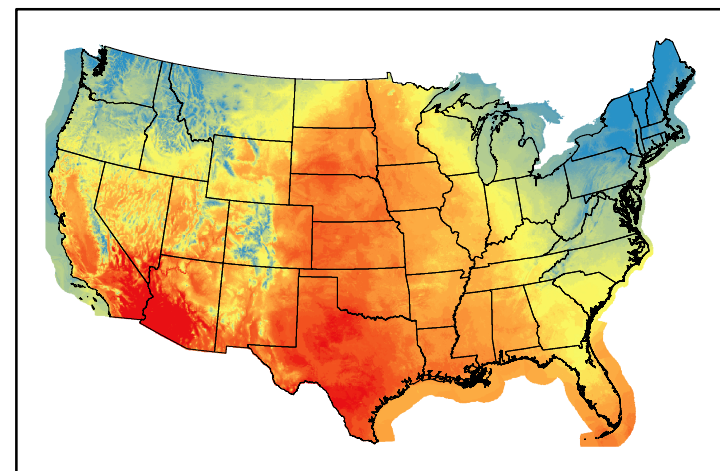

Precipitation
p24m_2024100900f024.bil

Greenness
us24_274280wk_greenness.img

WFPI & Meteorological Inputs

Day 2

2024-10-10

Computed on 2024-10-09

WFPI
fp241010.bil

10hr Fuel Moisture
mc10241010.bil