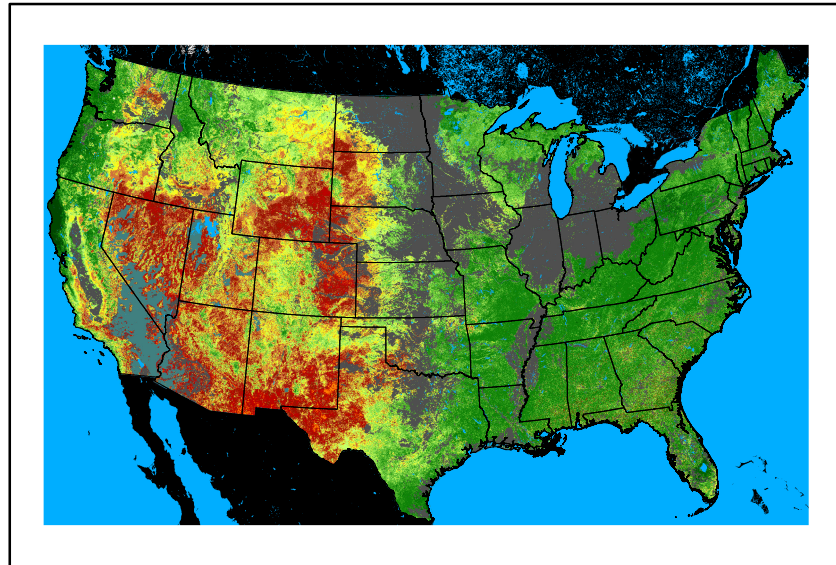

WFPI & Meteorological Inputs

Day 4

2024-10-12

Computed on 2024-10-09

WFPI
fp241012.bil