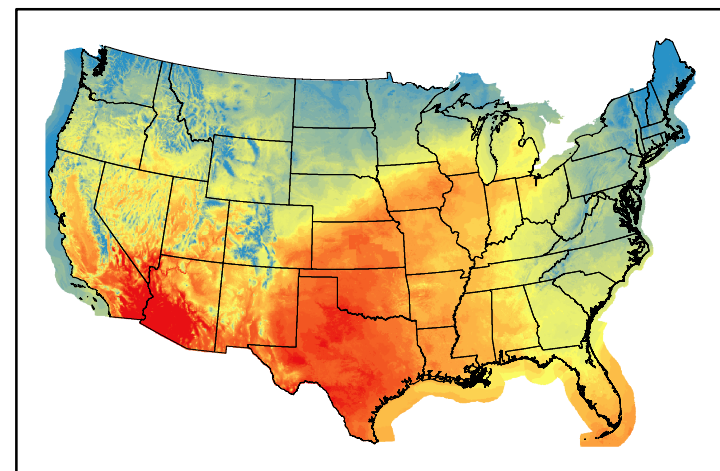

Dry Bulb Temp
temp20241011.bil