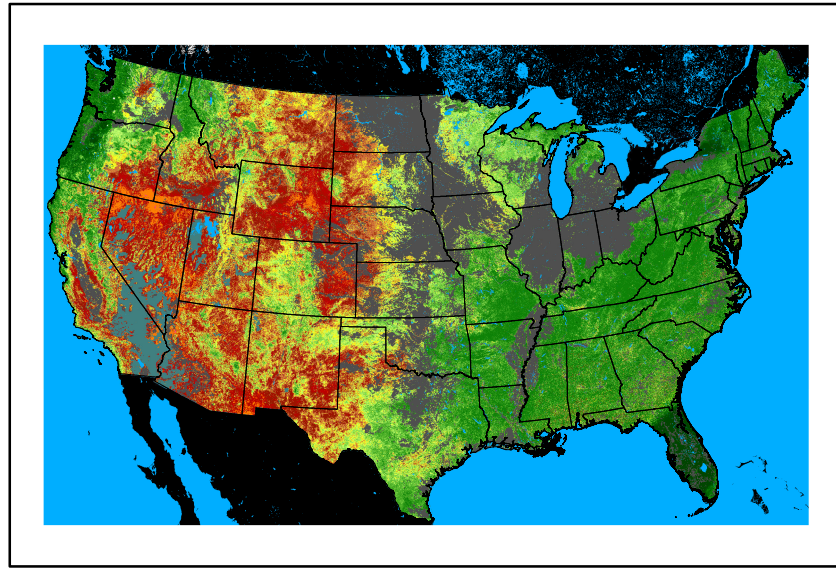

WFPI & Meteorological Inputs

Day 1

2024-10-09

Computed on 2024-10-09

WFPI
fp241009.bil