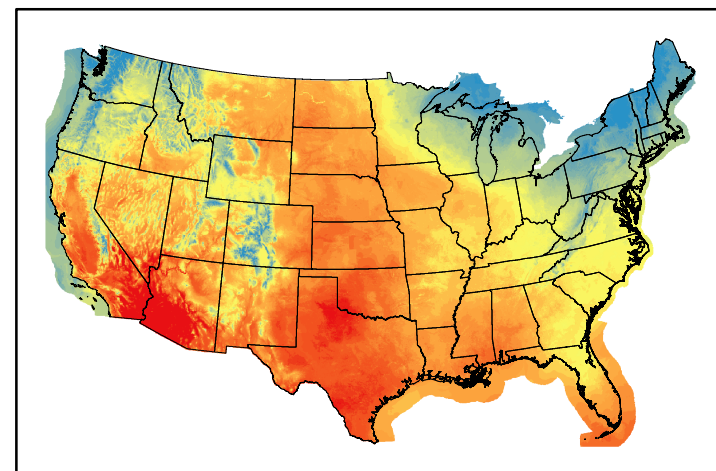

Dry Bulb Temp
temp20241009.bil