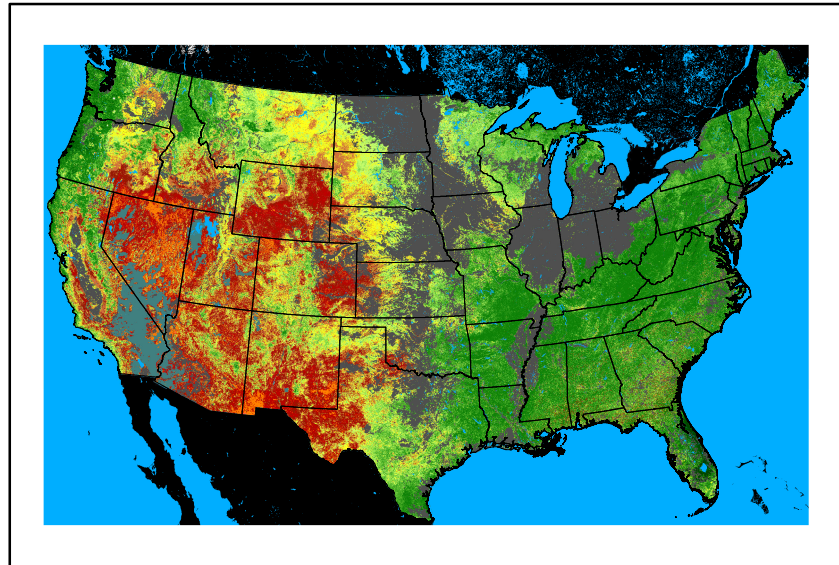

Dry Bulb Temp
temp20241010.bil

Wind Speed
wspd20241010.bil

Precipitation
p24m_2024100900f048.bil

Greenness
us24_274280wk_greenness.img

WFPI & Meteorological Inputs

Day 3

2024-10-11

Computed on 2024-10-09