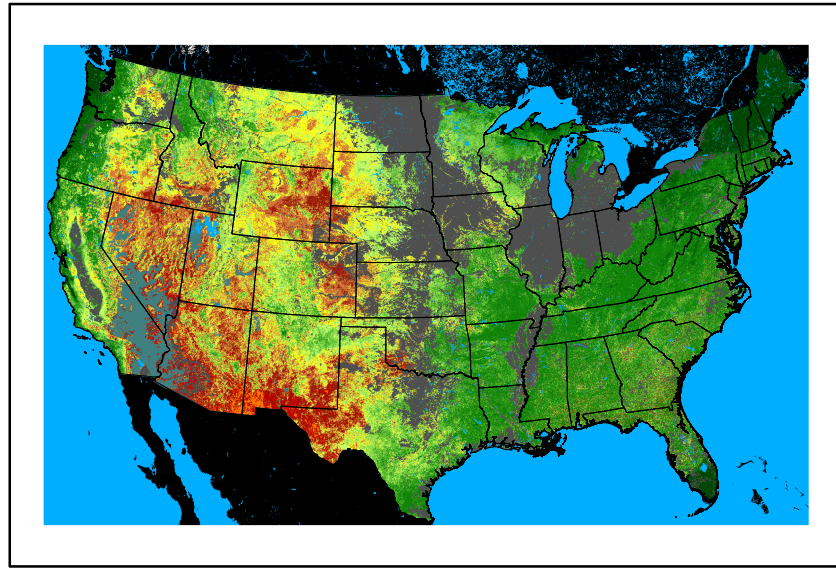

Wind Speed
wspd20241013.bil

Precipitation
p24m_2024100900f120.bil

Greenness
us24_274280wk_greenness.img

WFPI & Meteorological Inputs

Day 6

2024-10-14

Computed on 2024-10-09

WFPI
fp241014.bil