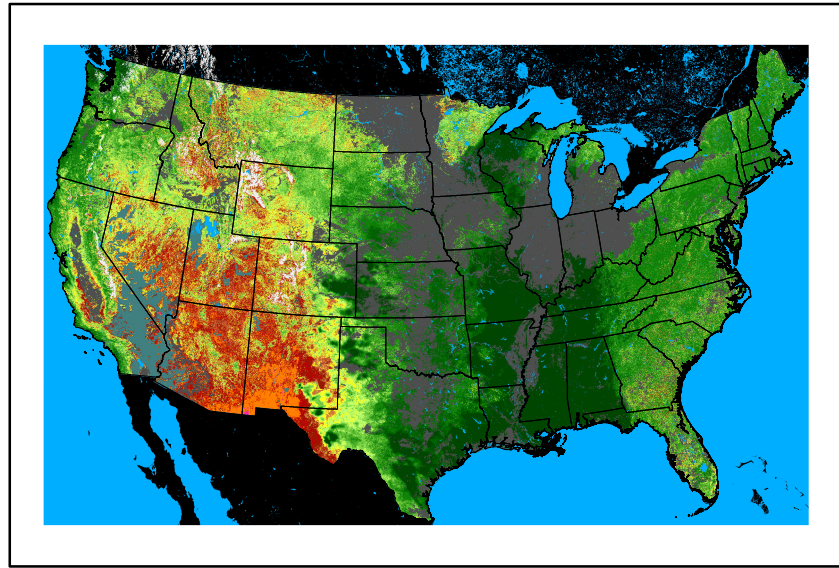

WFPI & Meteorological Inputs

Day 1

2024-06-01

Computed on 2024-06-01

WFPI
fp240601.bil