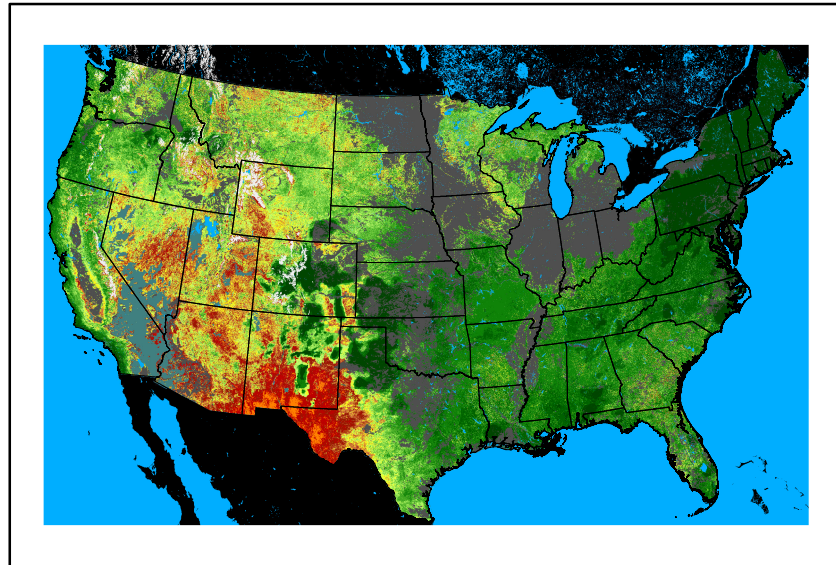

WFPI & Meteorological Inputs

Day 7

2024-06-07

Computed on 2024-06-01

WFPI
fp240607.bil