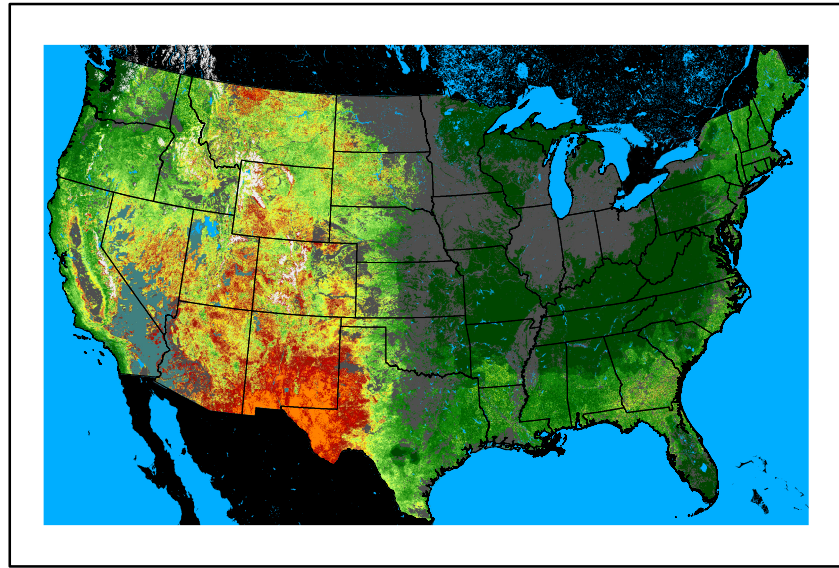

Greenness
us24_141147wk_greenness.img

WFPI & Meteorological Inputs

Day 5

2024-06-05

Computed on 2024-06-01

WFPI
fp240605.bil

10hr Fuel Moisture
mc10240605.bil

Dry Bulb Temp
temp20240605.bil