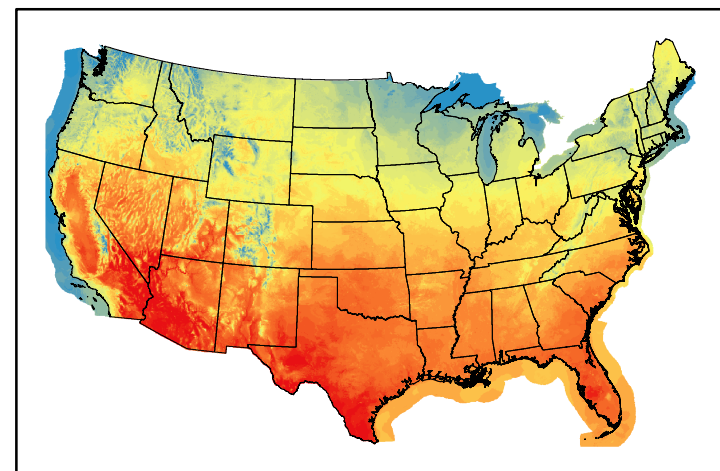

Dry Bulb Temp
temp20240606.bil