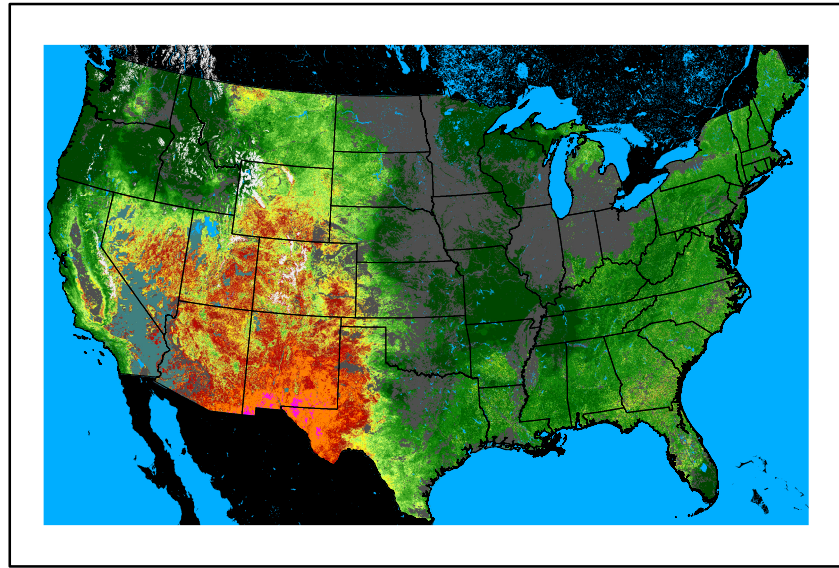

Dry Bulb Temp
temp20240602.bil

Wind Speed
wspd20240602.bil

Precipitation
p24m_2024060100f048.bil

Greenness
us24_141147wk_greenness.img

WFPI & Meteorological Inputs

Day 3

2024-06-03

Computed on 2024-06-01