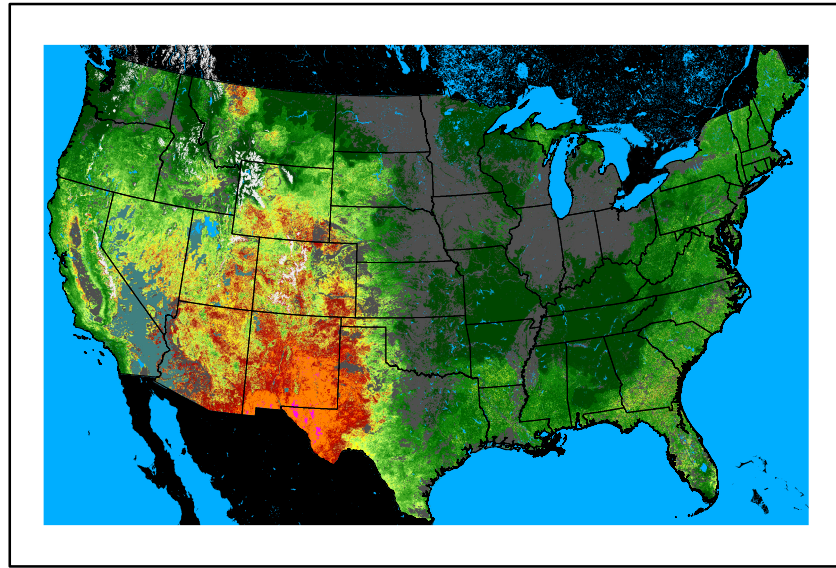

WFPI & Meteorological Inputs

Day 4

2024-06-04

Computed on 2024-06-01

WFPI
fp240604.bil