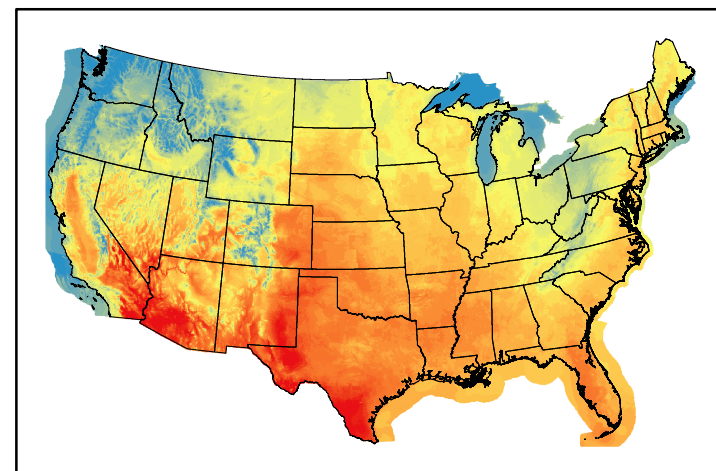

Precipitation
p24m_2024060100f024.bil

Greenness
us24_141147wk_greenness.img

WFPI & Meteorological Inputs

Day 2

2024-06-02

Computed on 2024-06-01

WFPI
fp240602.bil

10hr Fuel Moisture
mc10240602.bil