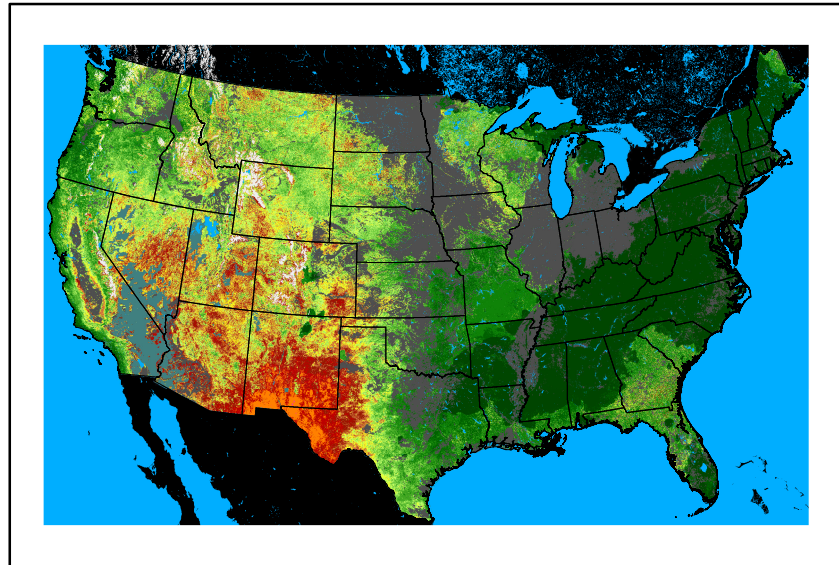

Greenness
us24_141147wk_greenness.img

WFPI & Meteorological Inputs

Day 5

2024-06-05

Computed on 2024-06-01

WFPI
fp240605.bil

10hr Fuel Moisture
mc10240605.bil

Dry Bulb Temp
temp20240605.bil

Wind Speed
wspd20240605.bil

Precipitation
p24m_2024060100f120.bil

Greenness
us24_141147wk_greenness.img

WFPI & Meteorological Inputs

Day 6

2024-06-06

Computed on 2024-06-01

WFPI
fp240606.bil