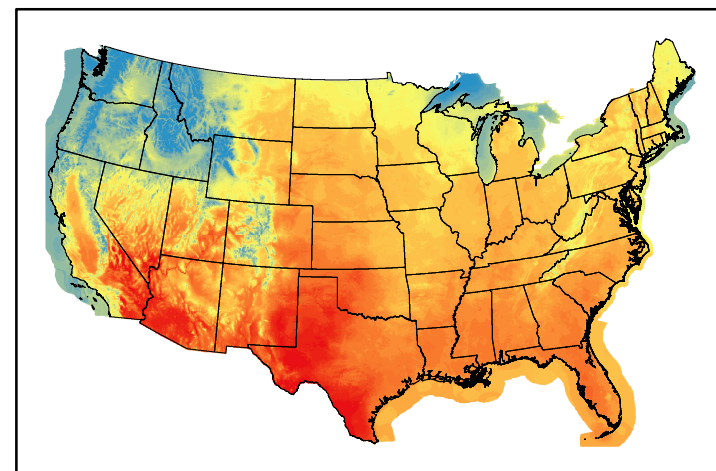

Dry Bulb Temp
temp20240603.bil