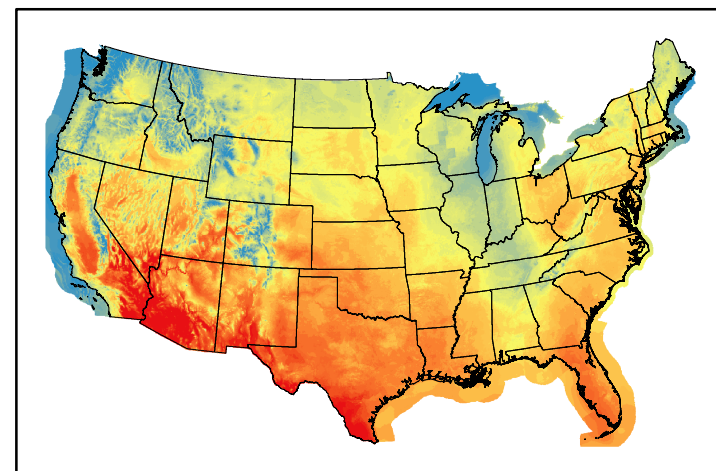

Dry Bulb Temp
temp20240601.bil