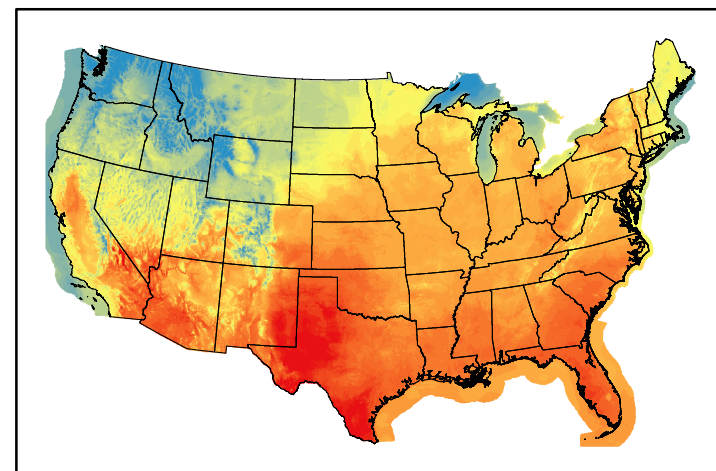

Dry Bulb Temp
temp20240604.bil