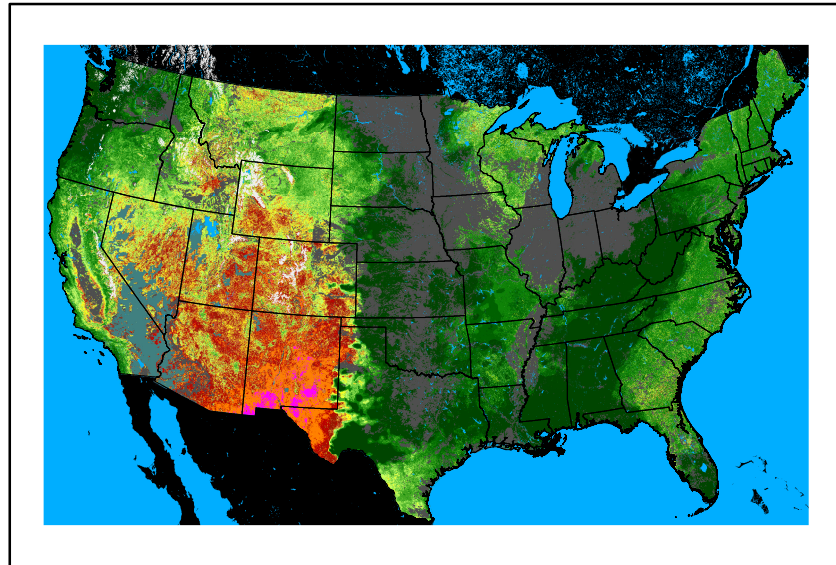

Precipitation
p24m_2024060100f024.bil

Greenness
us24_141147wk_greenness.img

WFPI & Meteorological Inputs

Day 2

2024-06-02

Computed on 2024-06-01

WFPI
fp240602.bil

10hr Fuel Moisture
mc10240602.bil