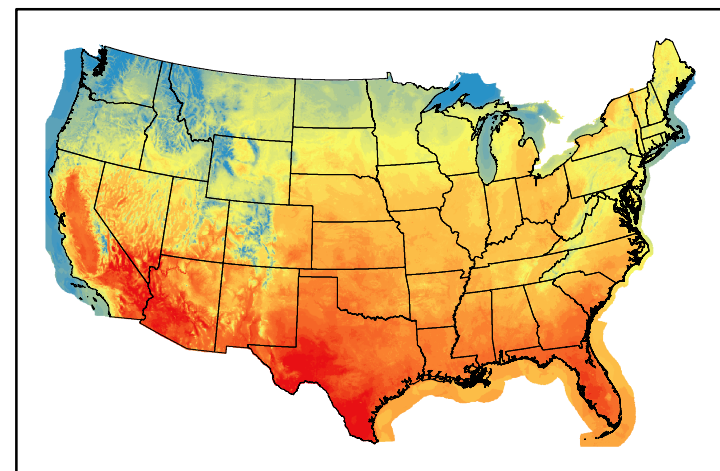

Greenness
us24_141147wk_greenness.img

WFPI & Meteorological Inputs

Day 5

2024-06-05

Computed on 2024-06-01

WFPI
fp240605.bil

10hr Fuel Moisture
mc10240605.bil

Dry Bulb Temp
temp20240605.bil