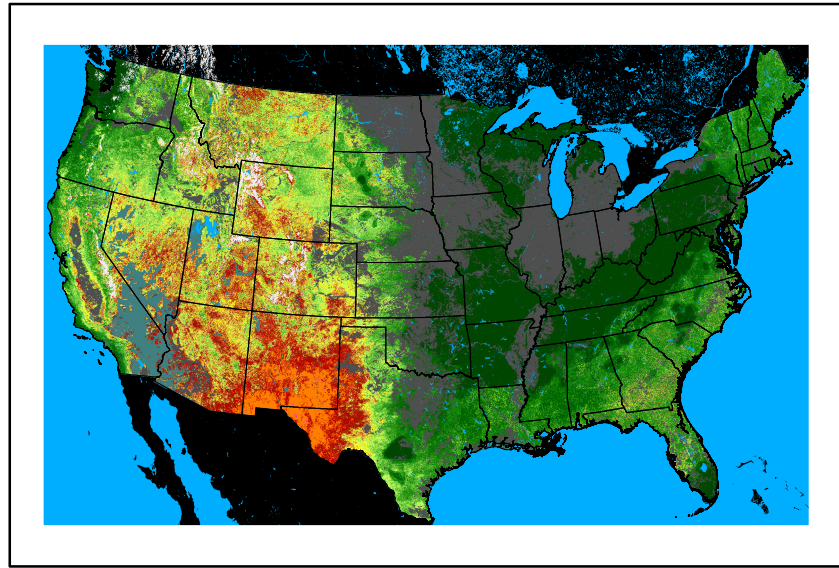

Wind Speed
wspd20240604.bil

Precipitation
p24m_2024053100f120.bil

Greenness
us24_141147wk_greenness.img

WFPI & Meteorological Inputs

Day 6

2024-06-05

Computed on 2024-05-31

WFPI
fp240605.bil