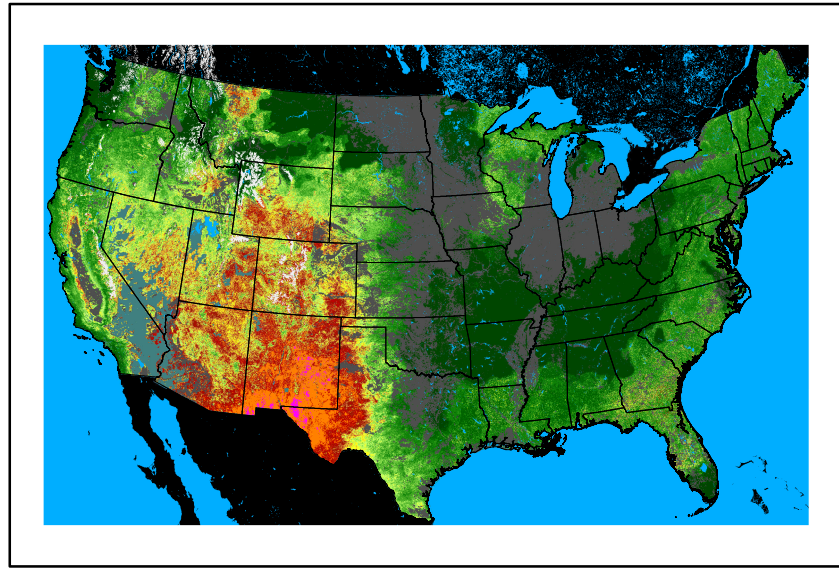

Greenness
us24_141147wk_greenness.img

WFPI & Meteorological Inputs

Day 5

2024-06-04

Computed on 2024-05-31

WFPI
fp240604.bil

10hr Fuel Moisture
mc10240604.bil

Dry Bulb Temp
temp20240604.bil