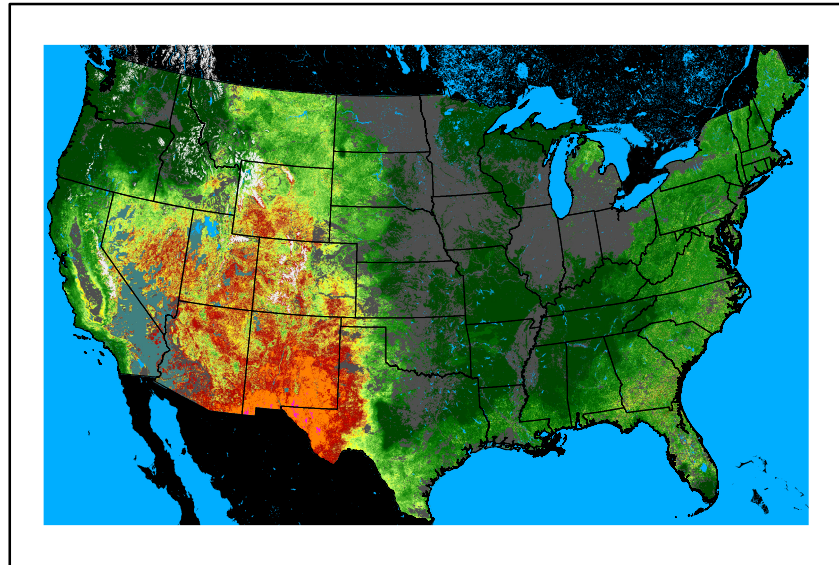

WFPI & Meteorological Inputs

Day 4

2024-06-03

Computed on 2024-05-31

WFPI
fp240603.bil