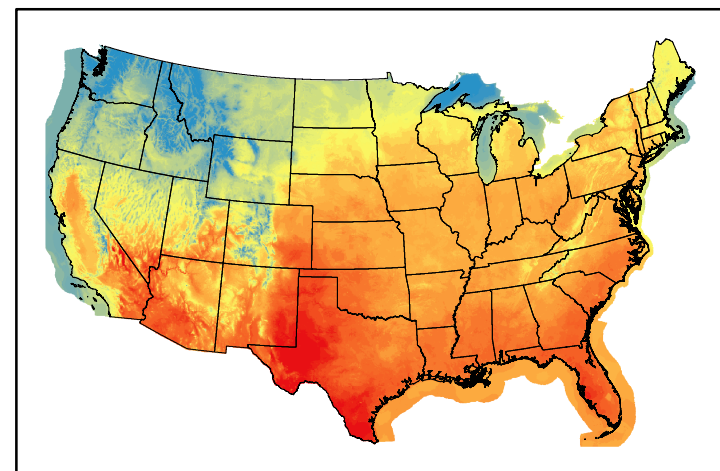

Greenness
us24_141147wk_greenness.img

WFPI & Meteorological Inputs

Day 5

2024-06-04

Computed on 2024-05-31

WFPI
fp240604.bil

10hr Fuel Moisture
mc10240604.bil

Dry Bulb Temp
temp20240604.bil