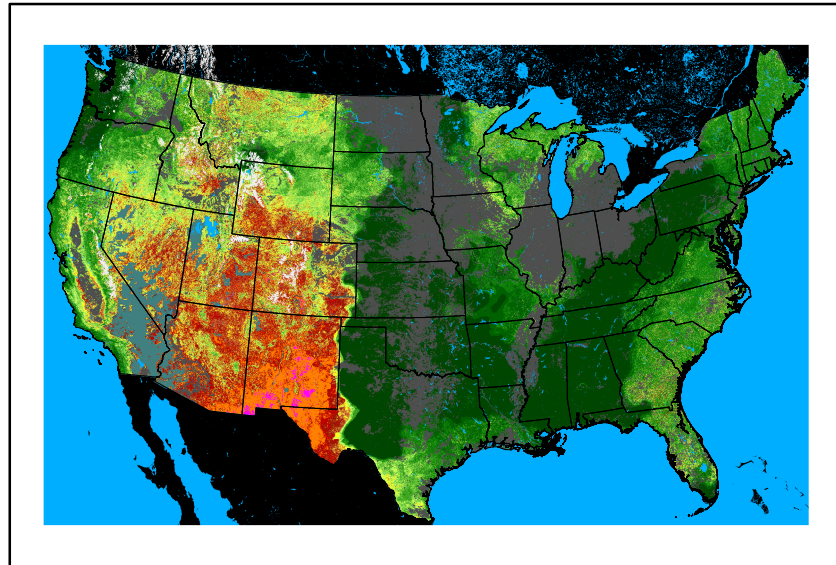

Dry Bulb Temp
temp20240601.bil

Wind Speed
wspd20240601.bil

Precipitation
p24m_2024053100f048.bil

Greenness
us24_141147wk_greenness.img

WFPI & Meteorological Inputs

Day 3

2024-06-02

Computed on 2024-05-31