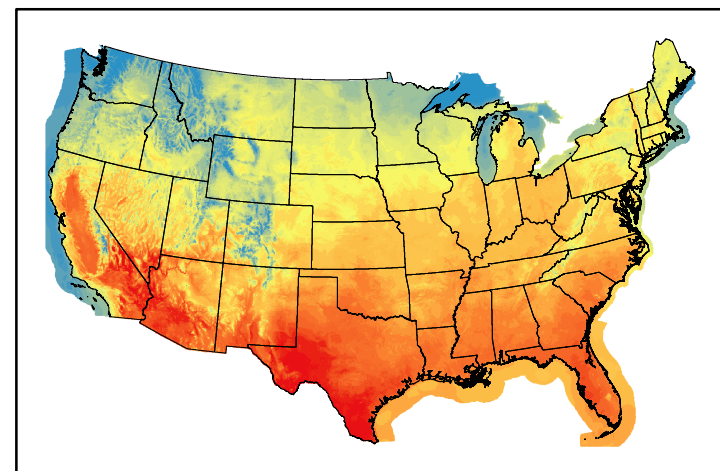

Dry Bulb Temp
temp20240605.bil