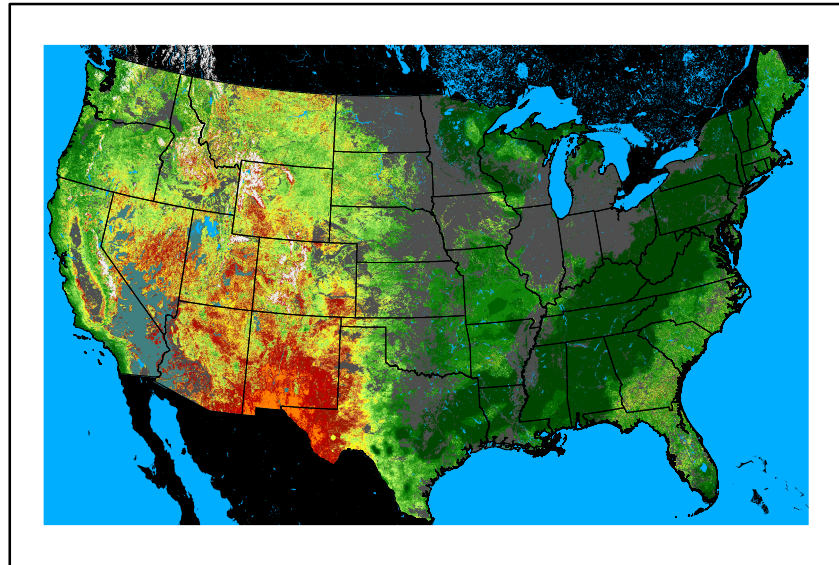

WFPI & Meteorological Inputs

Day 7

2024-06-06

Computed on 2024-05-31

WFPI
fp240606.bil