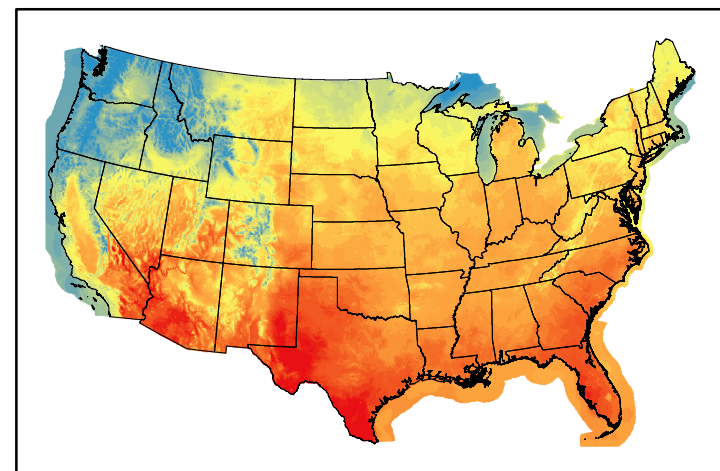

Dry Bulb Temp
temp20240603.bil