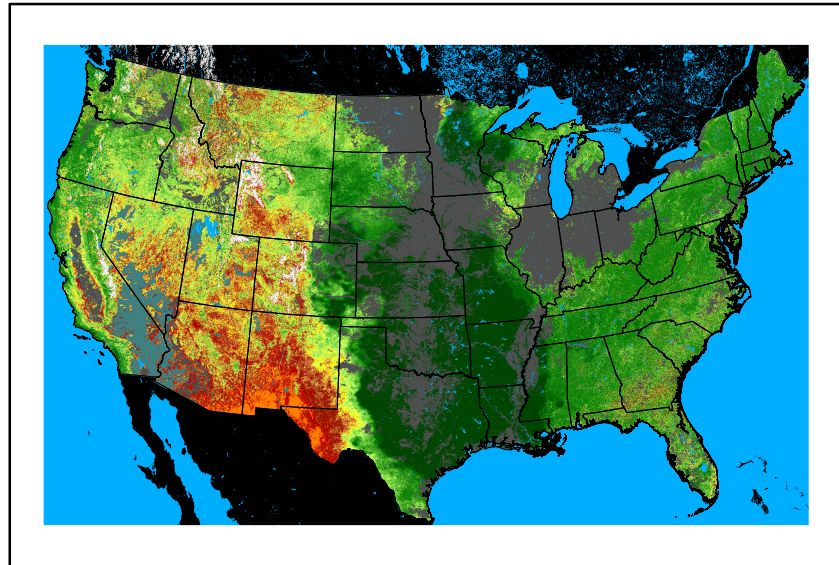

WFPI & Meteorological Inputs

Day 1

2024-05-31

Computed on 2024-05-31

WFPI
fp240531.bil