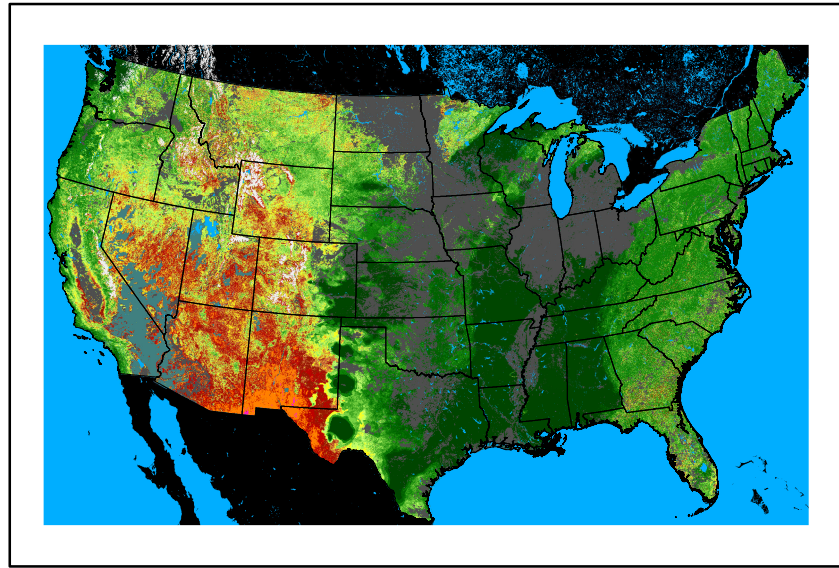

Precipitation
p24m_2024053100f024.bil

Greenness
us24_141147wk_greenness.img

WFPI & Meteorological Inputs

Day 2

2024-06-01

Computed on 2024-05-31

WFPI
fp240601.bil

10hr Fuel Moisture
mc10240601.bil