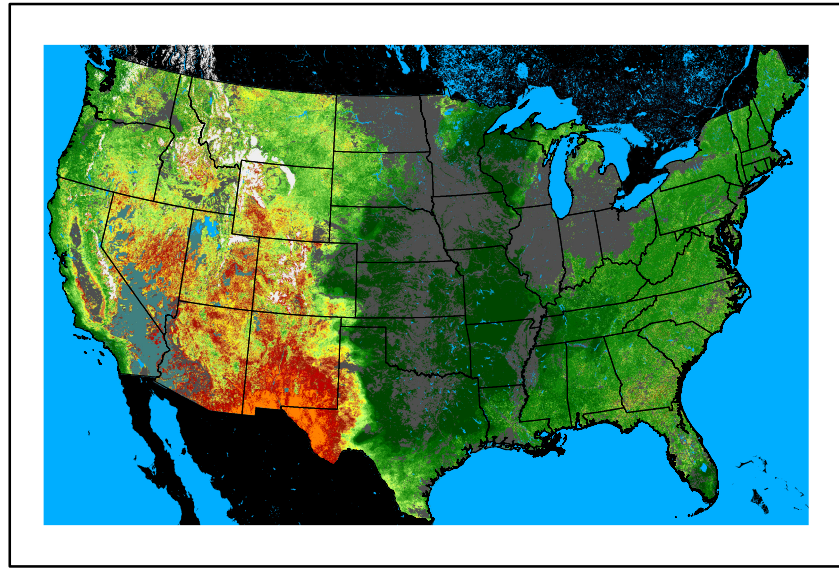

Wind Speed
wspd20240531.bil

Precipitation
p24m_2024052700f120.bil

Greenness
us24_141147wk_greenness.img

WFPI & Meteorological Inputs

Day 6

2024-06-01

Computed on 2024-05-27

WFPI
fp240601.bil