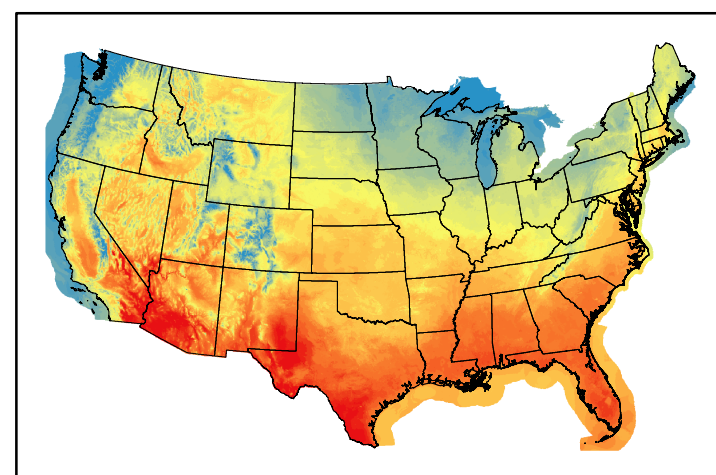

Precipitation
p24m_2024052700f024.bil

Greenness
us24_141147wk_greenness.img

WFPI & Meteorological Inputs

Day 2

2024-05-28

Computed on 2024-05-27

WFPI
fp240528.bil

10hr Fuel Moisture
mc10240528.bil