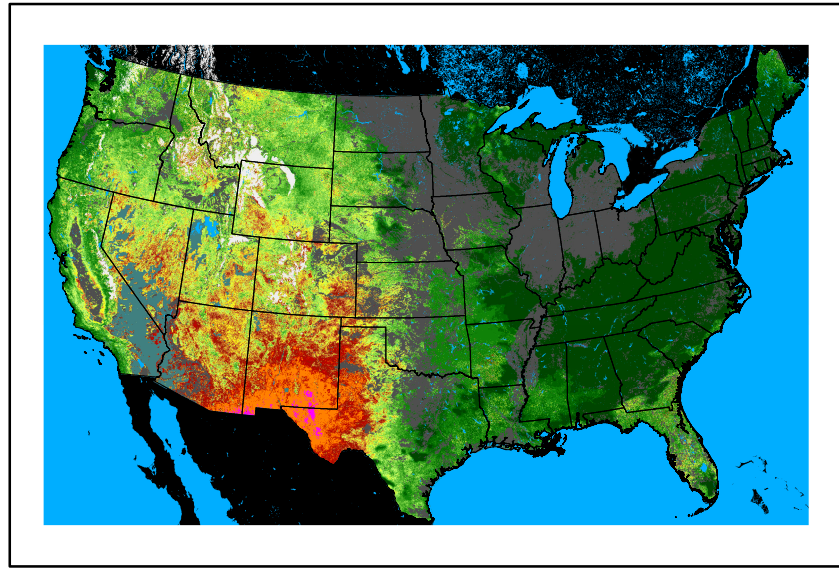

WFPI & Meteorological Inputs

Day 1

2024-05-27

Computed on 2024-05-27

WFPI
fp240527.bil

10hr Fuel Moisture
mc10240527.bil

Dry Bulb Temp
temp20240527.bil

Wind Speed
wspd20240527.bil