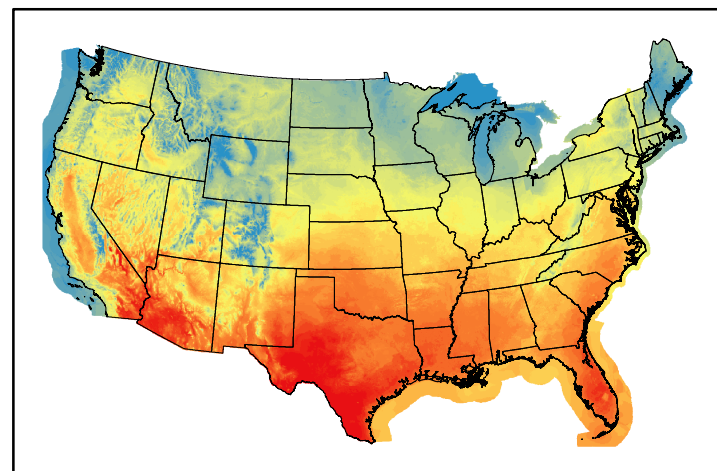

WFPI & Meteorological Inputs

Day 1

2024-05-27

Computed on 2024-05-27

WFPI
fp240527.bil

10hr Fuel Moisture
mc10240527.bil

Dry Bulb Temp
temp20240527.bil

Wind Speed
wspd20240527.bil