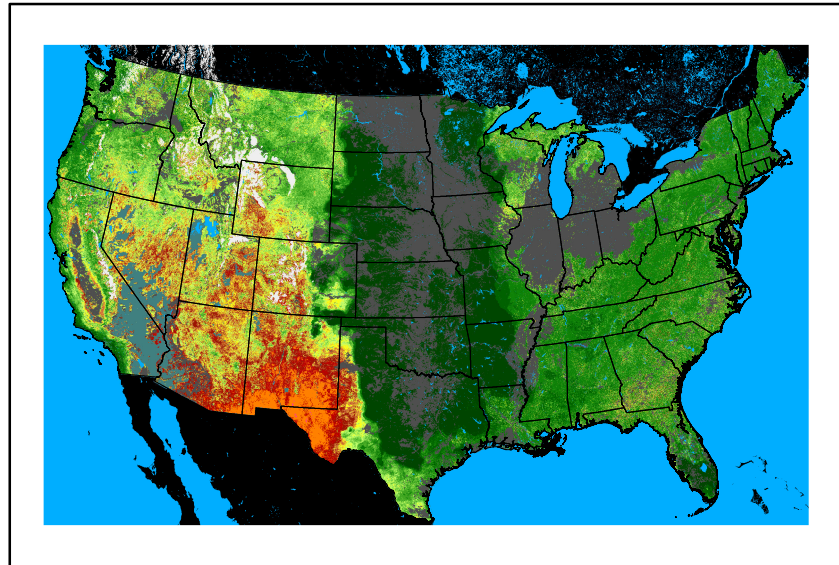

Greenness
us24_141147wk_greenness.img

WFPI & Meteorological Inputs

Day 5

2024-05-31

Computed on 2024-05-27

WFPI
fp240531.bil

10hr Fuel Moisture
mc10240531.bil

Dry Bulb Temp
temp20240531.bil