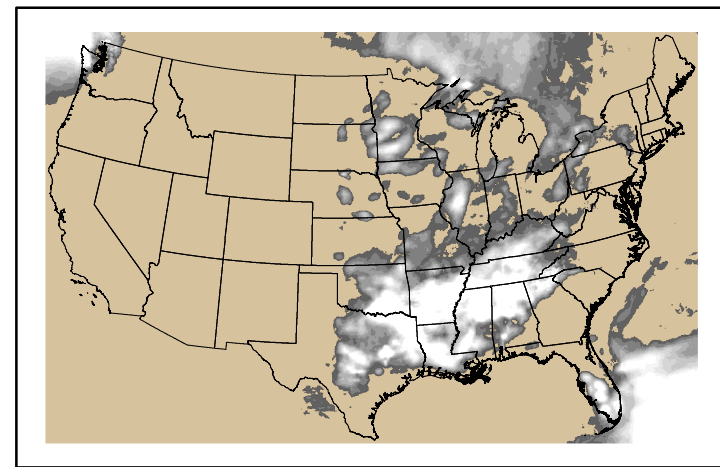

Computed on 2024-05-27

WFPI
fp240602.bil

10hr Fuel Moisture
mc10240602.bil

Dry Bulb Temp
temp20240602.bil

Wind Speed
wspd20240602.bil

Precipitation
p24m_2024052700f168.bil

Greenness
us24_141147wk_greenness.img