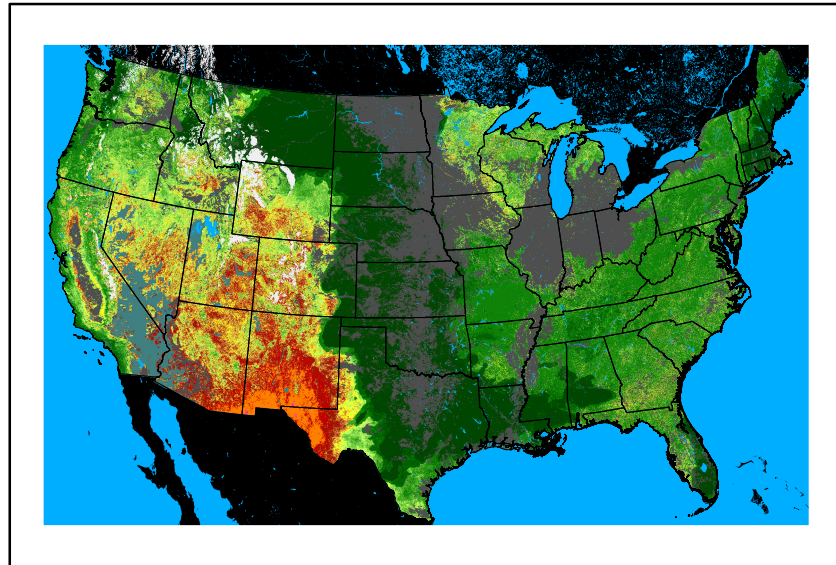

WFPI & Meteorological Inputs

Day 4

2024-05-30

Computed on 2024-05-27

WFPI
fp240530.bil