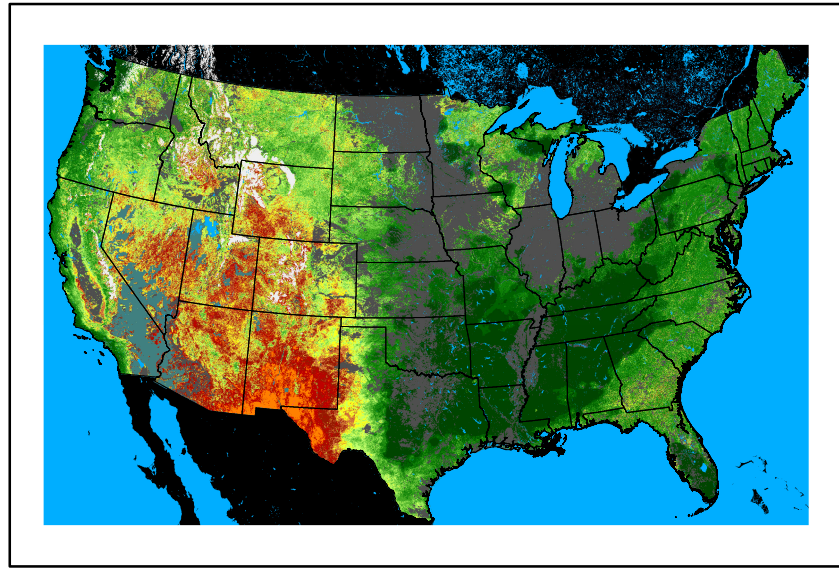

WFPI & Meteorological Inputs

Day 7

2024-06-02

Computed on 2024-05-27

WFPI
fp240602.bil