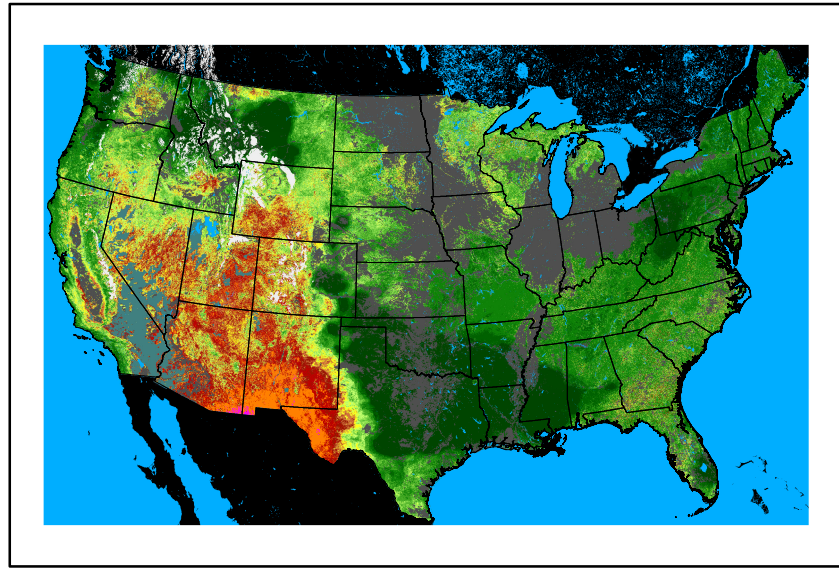

Dry Bulb Temp
temp20240528.bil

Wind Speed
wspd20240528.bil

Precipitation
p24m_2024052700f048.bil

Greenness
us24_141147wk_greenness.img

WFPI & Meteorological Inputs

Day 3

2024-05-29

Computed on 2024-05-27