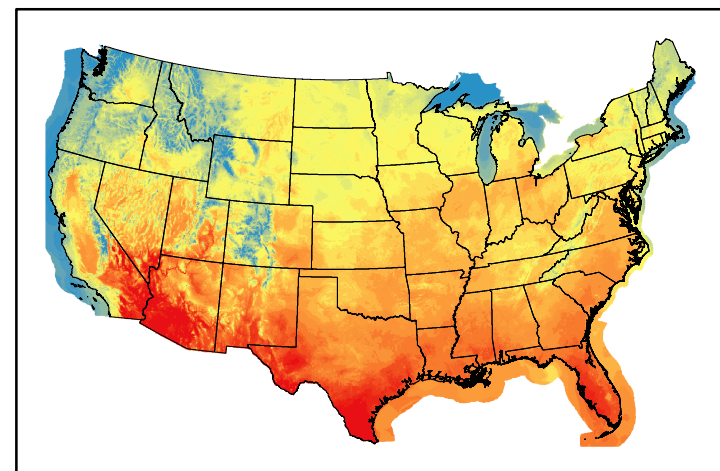

Wind Speed
wspd20240531.bil

Precipitation
p24m_2024052700f120.bil

Greenness
us24_141147wk_greenness.img

WFPI & Meteorological Inputs

Day 6

2024-06-01

Computed on 2024-05-27

WFPI
fp240601.bil

10hr Fuel Moisture
mc10240601.bil

Dry Bulb Temp
temp20240601.bil

Wind Speed
wspd20240601.bil

Precipitation
p24m_2024052700f144.bil

Greenness
us24_141147wk_greenness.img

WFPI & Meteorological Inputs

Day 7

2024-06-02

Computed on 2024-05-27

WFPI
fp240602.bil

10hr Fuel Moisture
mc10240602.bil

Dry Bulb Temp
temp20240602.bil

Wind Speed
wspd20240602.bil

Precipitation
p24m_2024052700f168.bil

Greenness
us24_141147wk_greenness.img