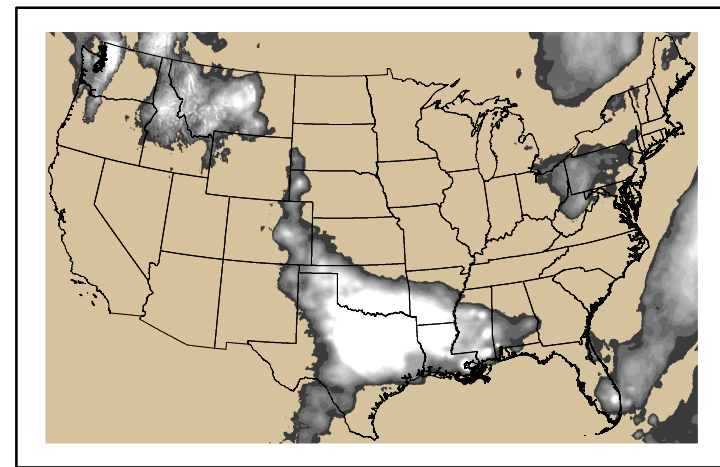

WFPI
fp240529.bil

10hr Fuel Moisture
mc10240529.bil

Dry Bulb Temp
temp20240529.bil

Wind Speed
wspd20240529.bil

Precipitation
p24m_2024052700f072.bil

Greenness
us24_141147wk_greenness.img

WFPI & Meteorological Inputs