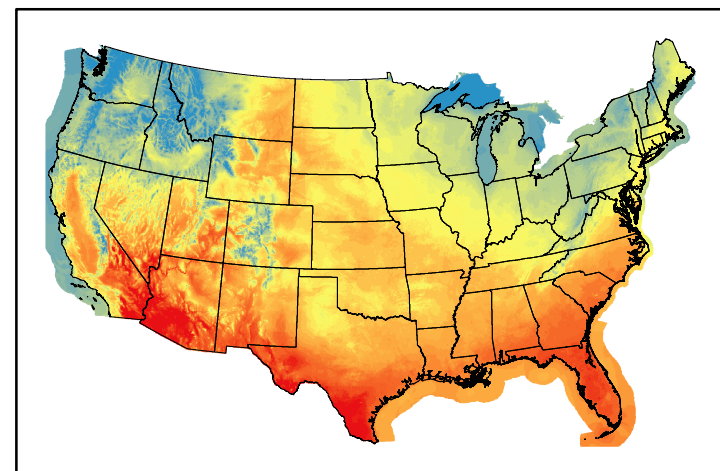

Dry Bulb Temp
temp20240529.bil