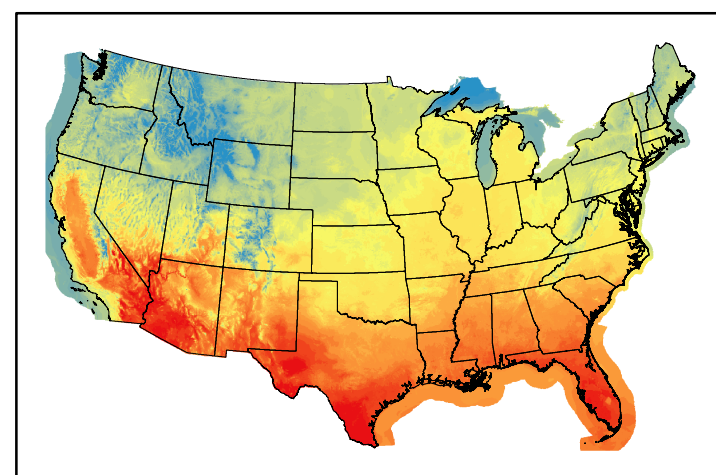

Greenness
us24_141147wk_greenness.img

WFPI & Meteorological Inputs

Day 5

2024-05-31

Computed on 2024-05-27

WFPI
fp240531.bil

10hr Fuel Moisture
mc10240531.bil

Dry Bulb Temp
temp20240531.bil