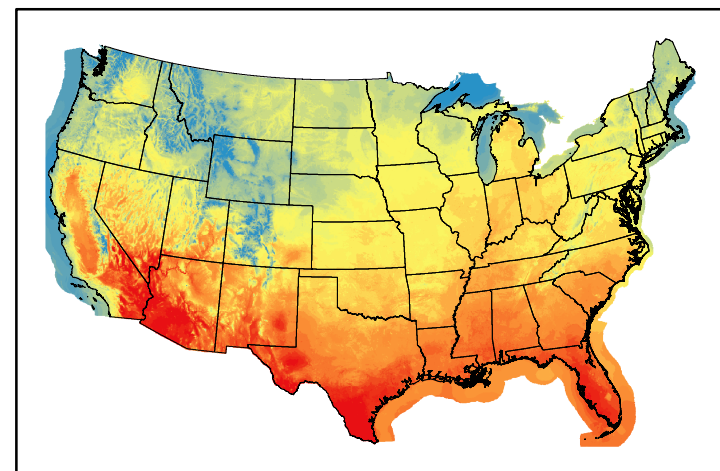

Dry Bulb Temp
temp20240601.bil