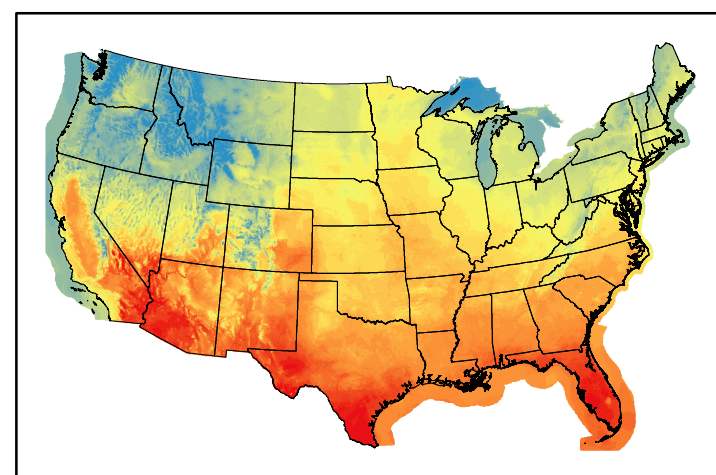

Dry Bulb Temp
temp20240530.bil