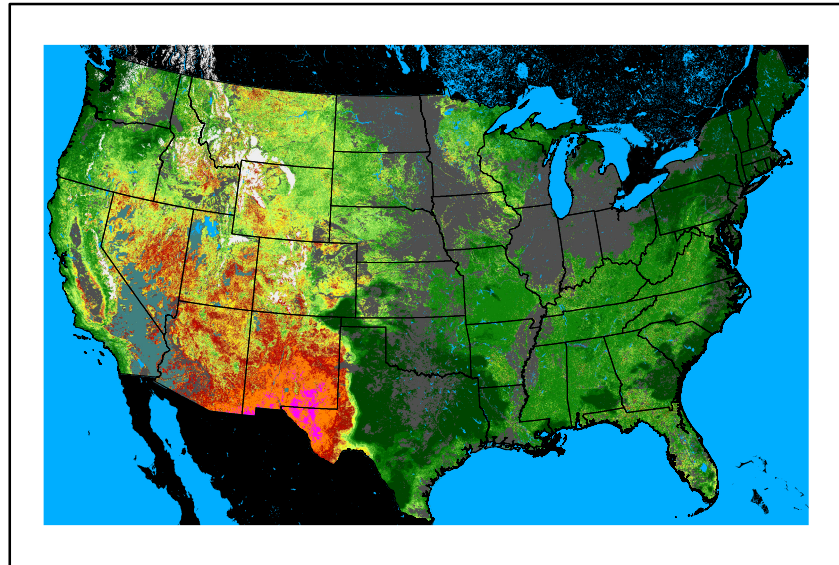

Precipitation
p24m_2024052700f024.bil

Greenness
us24_141147wk_greenness.img

WFPI & Meteorological Inputs

Day 2

2024-05-28

Computed on 2024-05-27

WFPI
fp240528.bil

10hr Fuel Moisture
mc10240528.bil