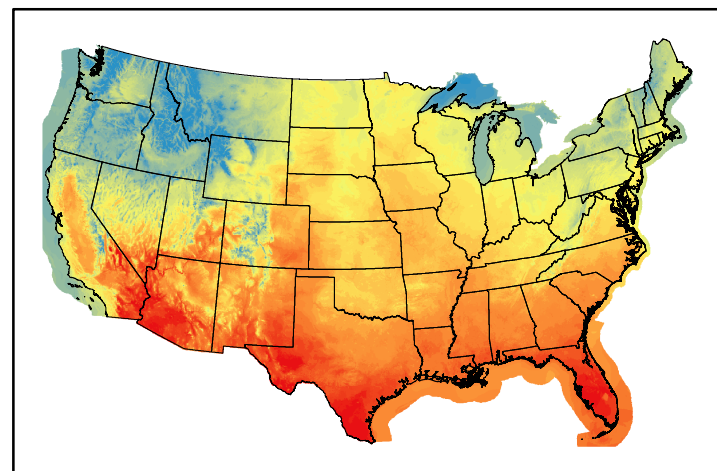

Greenness
us24_134140wk_greenness.img

WFPI & Meteorological Inputs

Day 5

2024-05-30

Computed on 2024-05-26

WFPI
fp240530.bil

10hr Fuel Moisture
mc10240530.bil

Dry Bulb Temp
temp20240530.bil