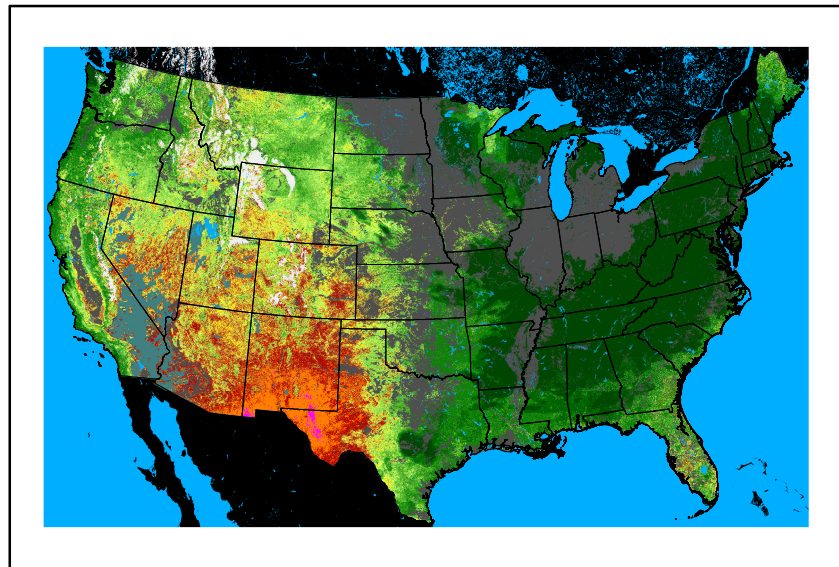

Precipitation
p24m_2024052600f024.bil

Greenness
us24_134140wk_greenness.img

WFPI & Meteorological Inputs

Day 2

2024-05-27

Computed on 2024-05-26

WFPI
fp240527.bil

10hr Fuel Moisture
mc10240527.bil