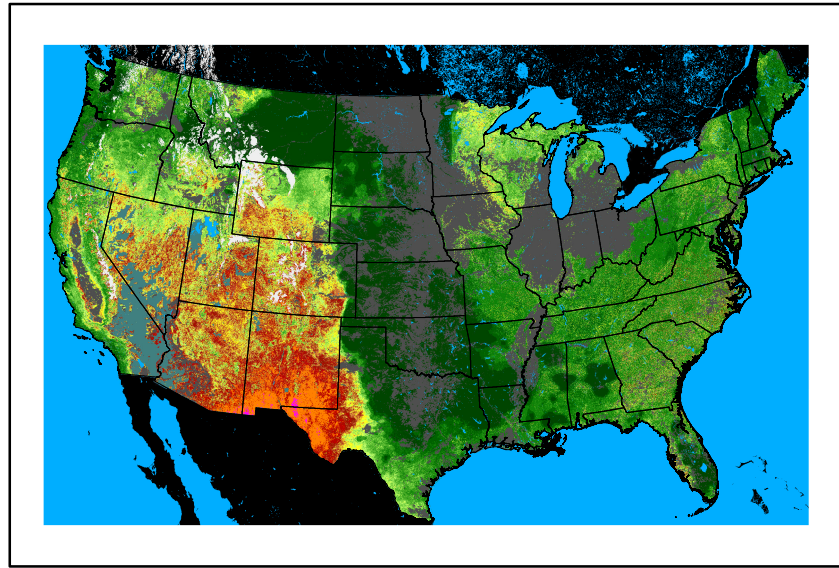

Greenness
us24_134140wk_greenness.img

WFPI & Meteorological Inputs

Day 5

2024-05-30

Computed on 2024-05-26

WFPI
fp240530.bil

10hr Fuel Moisture
mc10240530.bil

Dry Bulb Temp
temp20240530.bil