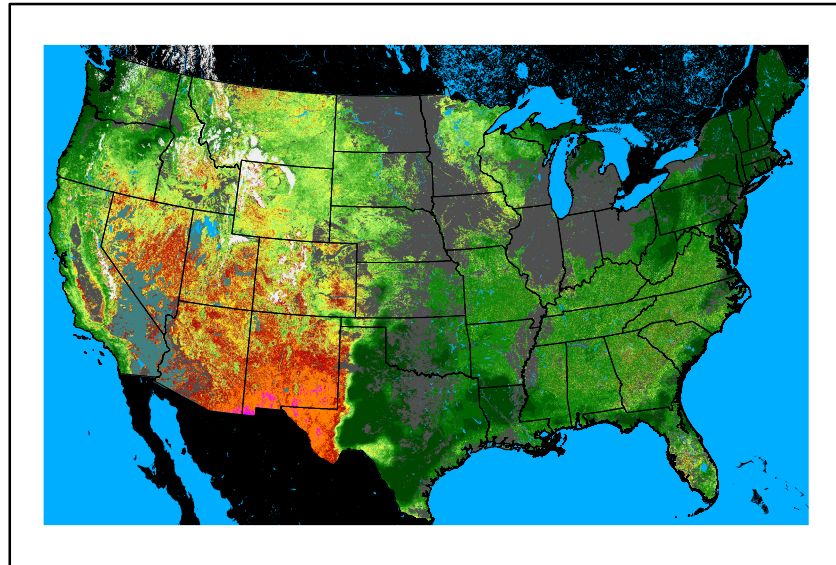

Dry Bulb Temp
temp20240527.bil

Wind Speed
wspd20240527.bil

Precipitation
p24m_2024052600f048.bil

Greenness
us24_134140wk_greenness.img

WFPI & Meteorological Inputs

Day 3

2024-05-28

Computed on 2024-05-26