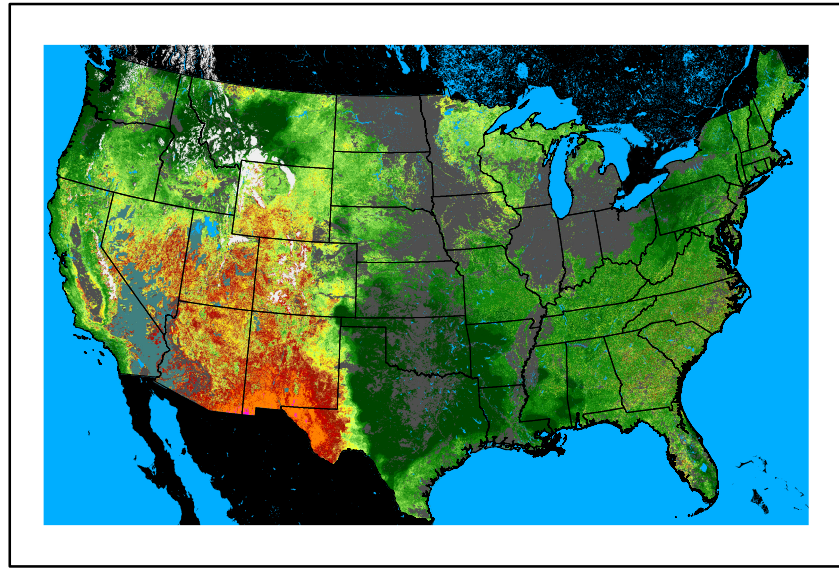

WFPI & Meteorological Inputs

Day 4

2024-05-29

Computed on 2024-05-26

WFPI
fp240529.bil