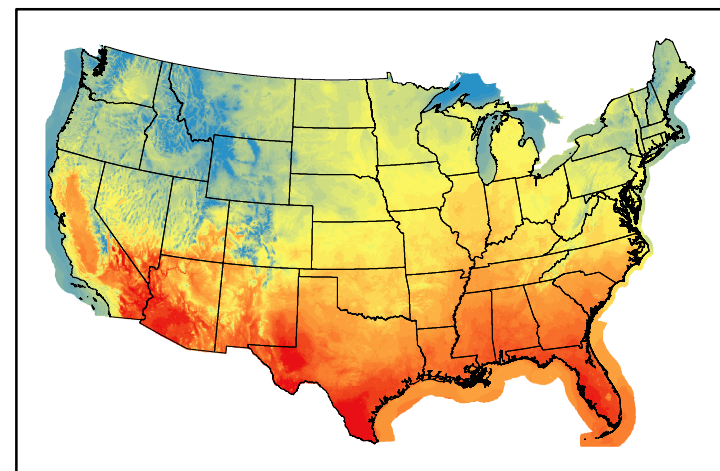

Dry Bulb Temp
temp20240531.bil