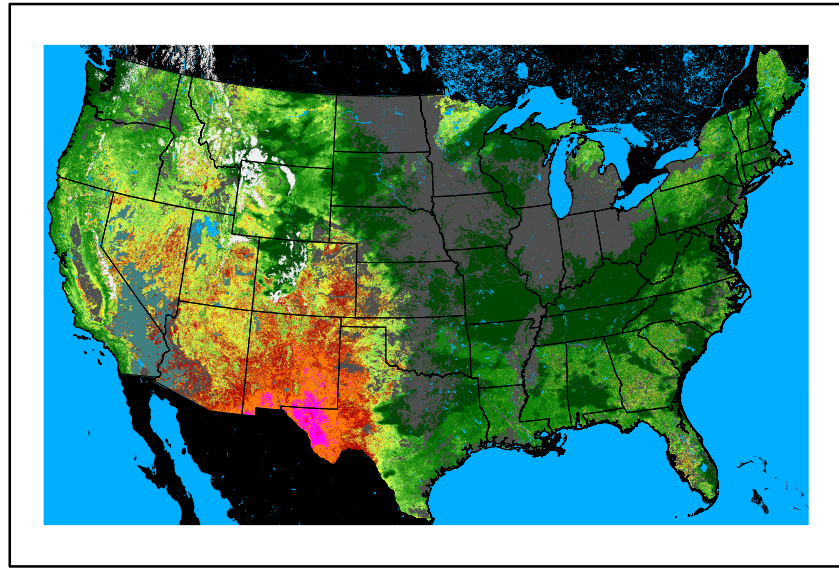

WFPI & Meteorological Inputs

Day 1

2024-05-26

Computed on 2024-05-26

WFPI
fp240526.bil