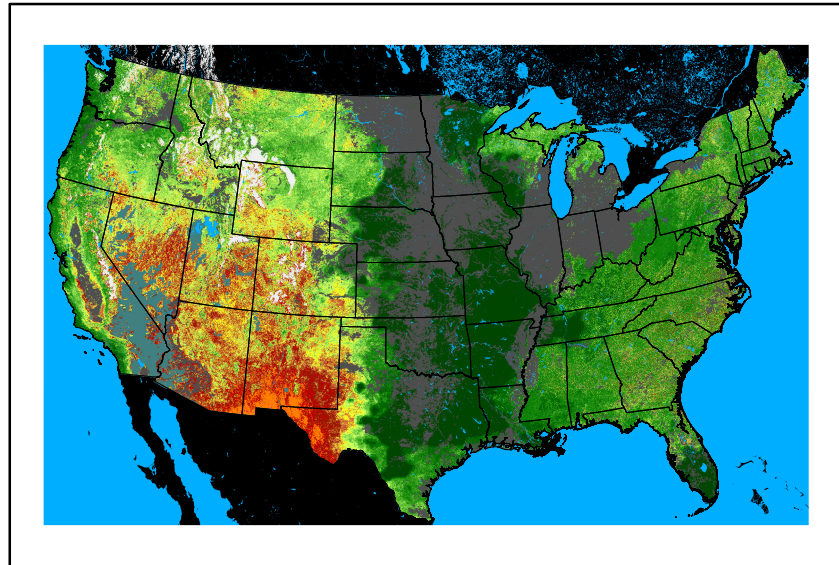

WFPI & Meteorological Inputs

Day 7

2024-06-01

Computed on 2024-05-26

WFPI
fp240601.bil