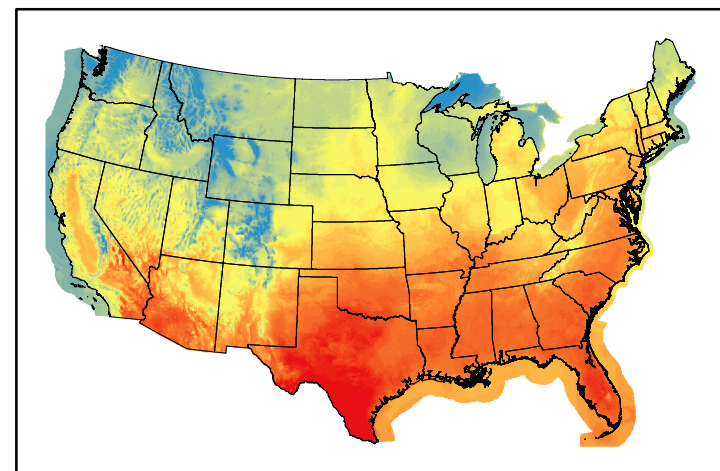

Dry Bulb Temp
temp20240526.bil