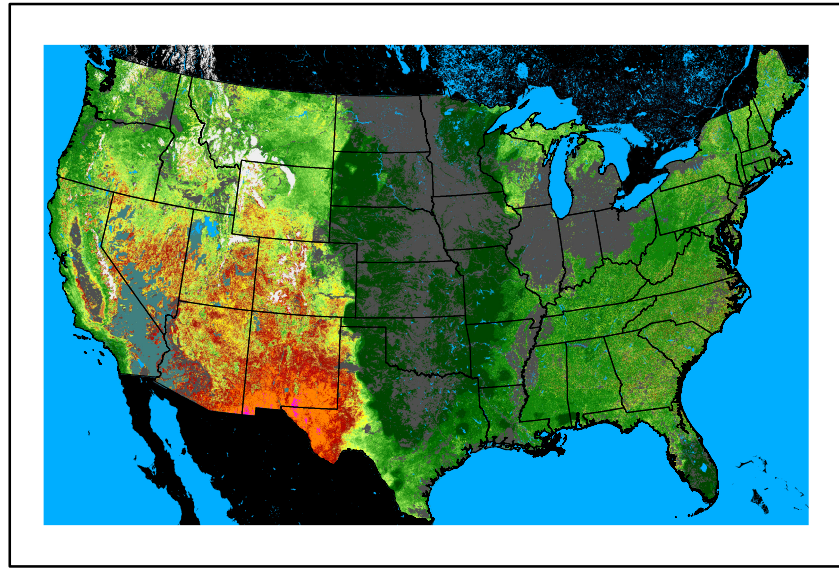

Wind Speed
wspd20240530.bil

Precipitation
p24m_2024052600f120.bil

Greenness
us24_134140wk_greenness.img

WFPI & Meteorological Inputs

Day 6

2024-05-31

Computed on 2024-05-26

WFPI
fp240531.bil