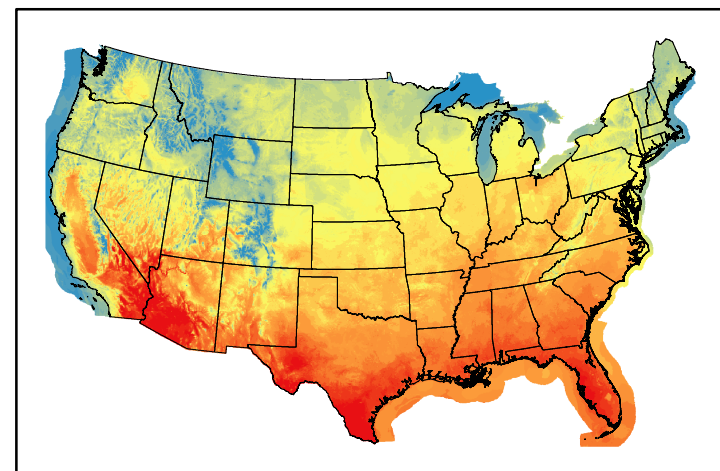

Wind Speed
wspd20240530.bil

Precipitation
p24m_2024052600f120.bil

Greenness
us24_134140wk_greenness.img

WFPI & Meteorological Inputs

Day 6

2024-05-31

Computed on 2024-05-26

WFPI
fp240531.bil

10hr Fuel Moisture
mc10240531.bil

Dry Bulb Temp
temp20240531.bil

Wind Speed
wspd20240531.bil

Precipitation
p24m_2024052600f144.bil

Greenness
us24_134140wk_greenness.img

WFPI & Meteorological Inputs

Day 7

2024-06-01

Computed on 2024-05-26

WFPI
fp240601.bil

10hr Fuel Moisture
mc10240601.bil

Dry Bulb Temp
temp20240601.bil

Wind Speed
wspd20240601.bil

Precipitation
p24m_2024052600f168.bil

Greenness
us24_134140wk_greenness.img