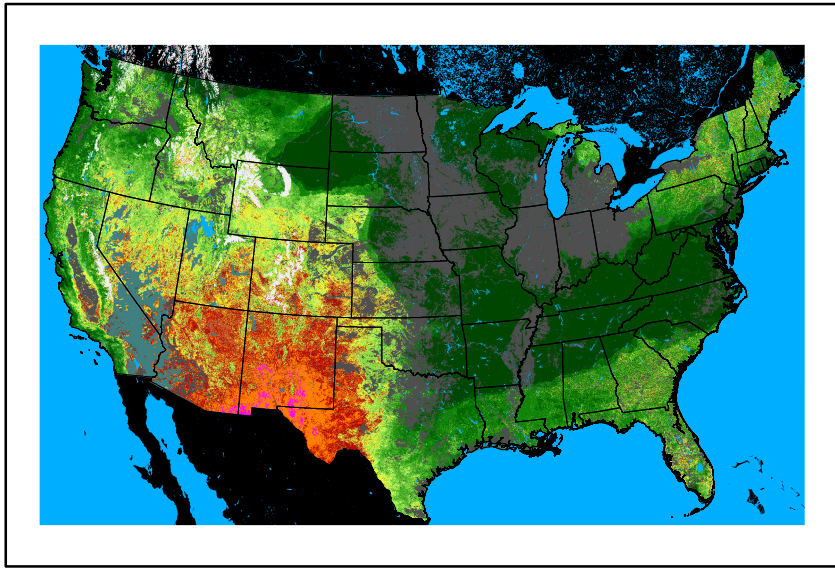

Precipitation
p24m_2024052300f024.bil

Greenness
us24_134140wk_greenness.img

WFPI & Meteorological Inputs

Day 2

2024-05-24

Computed on 2024-05-23

WFPI
fp240524.bil

10hr Fuel Moisture
mc10240524.bil