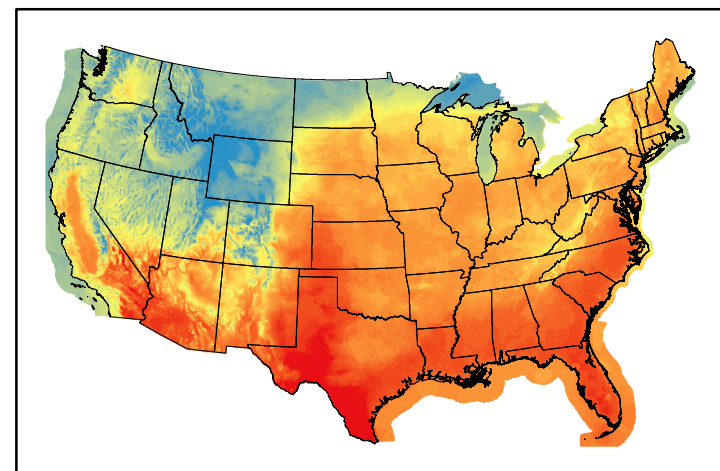

Dry Bulb Temp
temp20240523.bil