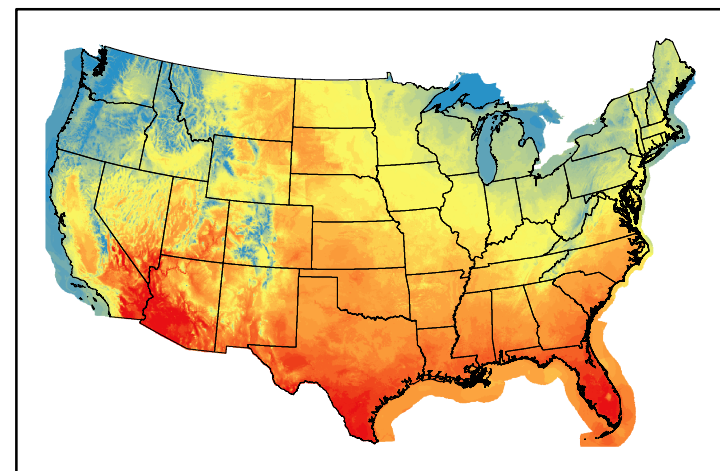

10hr Fuel Moisture
mc10240528.bil

Dry Bulb Temp
temp20240528.bil

Wind Speed
wspd20240528.bil

Precipitation
p24m_2024052300f144.bil

Greenness
us24_134140wk_greenness.img

WFPI & Meteorological Inputs

Day 7

2024-05-29

Computed on 2024-05-23

WFPI
fp240529.bil

10hr Fuel Moisture
mc10240529.bil

Dry Bulb Temp
temp20240529.bil

Wind Speed
wspd20240529.bil

Precipitation
p24m_2024052300f168.bil

Greenness
us24_134140wk_greenness.img