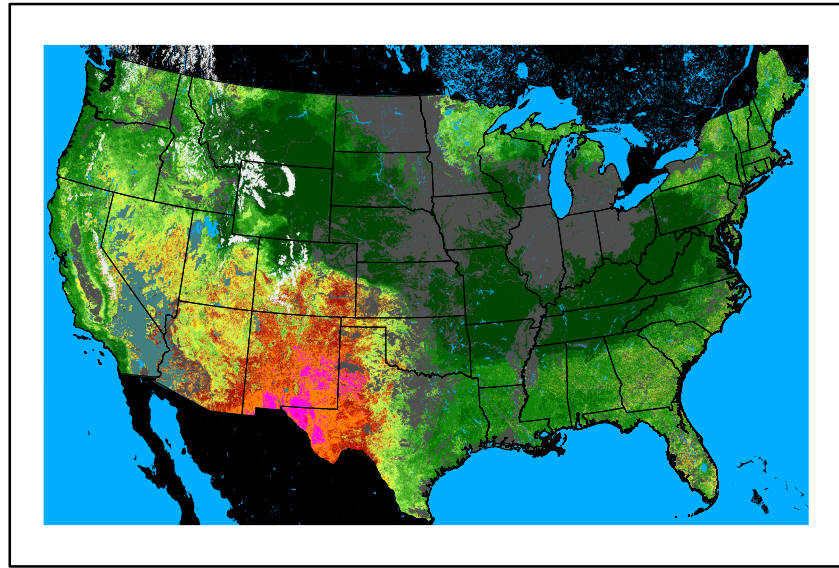

WFPI & Meteorological Inputs

Day 4

2024-05-26

Computed on 2024-05-23

WFPI
fp240526.bil