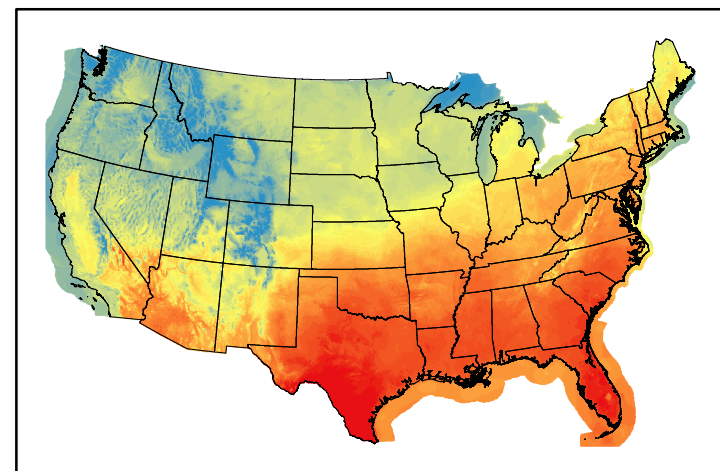

Dry Bulb Temp
temp20240526.bil