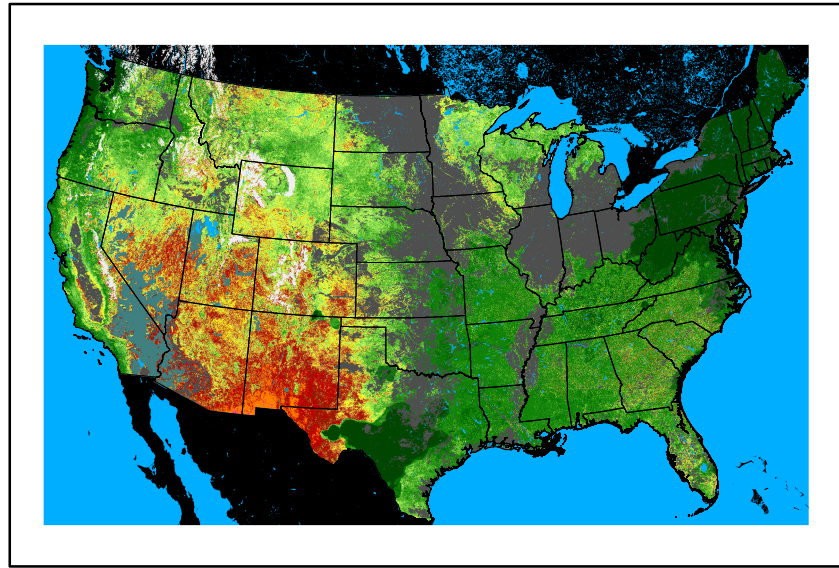

WFPI & Meteorological Inputs

Day 7

2024-05-29

Computed on 2024-05-23

WFPI
fp240529.bil