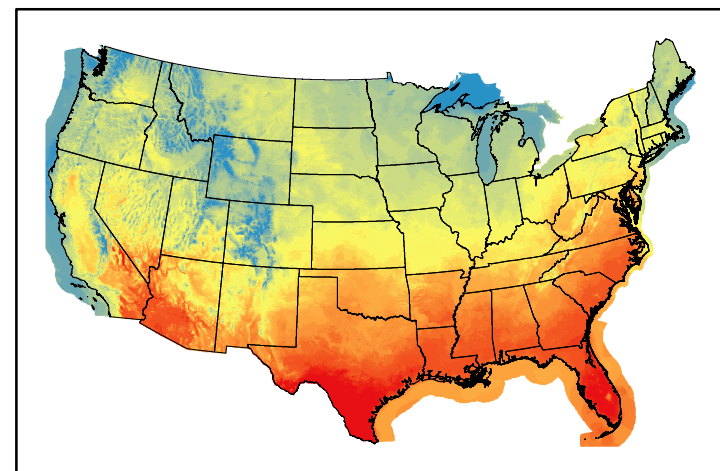

Greenness
us24_134140wk_greenness.img

WFPI & Meteorological Inputs

Day 5

2024-05-27

Computed on 2024-05-23

WFPI
fp240527.bil

10hr Fuel Moisture
mc10240527.bil

Dry Bulb Temp
temp20240527.bil