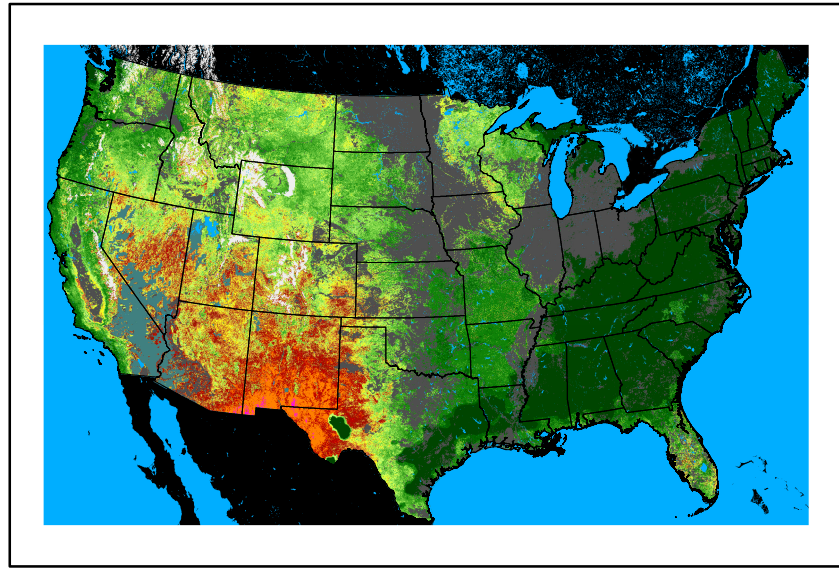

Wind Speed
wspd20240527.bil

Precipitation
p24m_2024052300f120.bil

Greenness
us24_134140wk_greenness.img

WFPI & Meteorological Inputs

Day 6

2024-05-28

Computed on 2024-05-23

WFPI
fp240528.bil