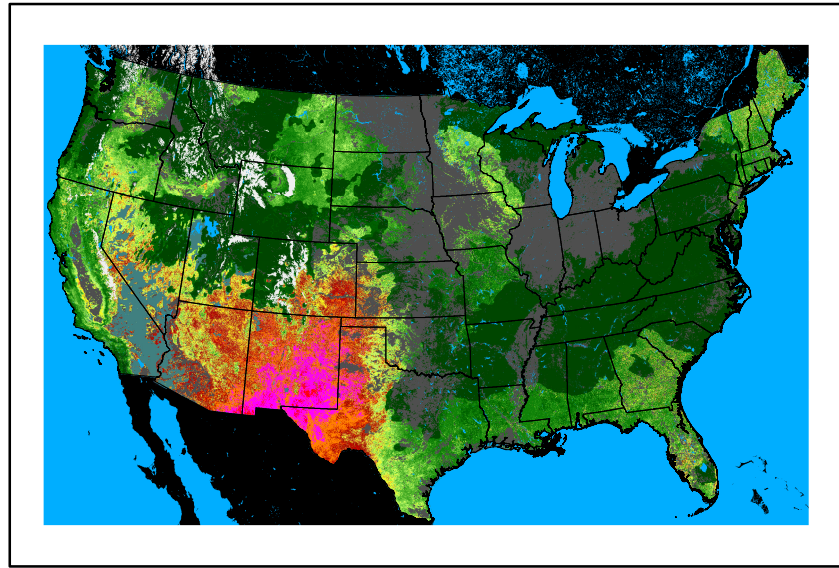

Dry Bulb Temp
temp20240524.bil

Wind Speed
wspd20240524.bil

Precipitation
p24m_2024052300f048.bil

Greenness
us24_134140wk_greenness.img

WFPI & Meteorological Inputs

Day 3

2024-05-25

Computed on 2024-05-23