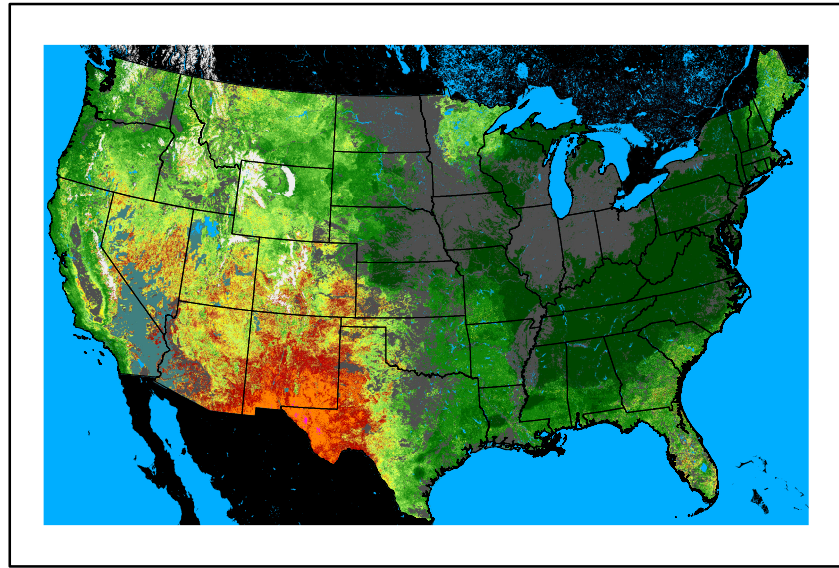

Greenness
us24_134140wk_greenness.img

WFPI & Meteorological Inputs

Day 5

2024-05-27

Computed on 2024-05-23

WFPI
fp240527.bil

10hr Fuel Moisture
mc10240527.bil

Dry Bulb Temp
temp20240527.bil