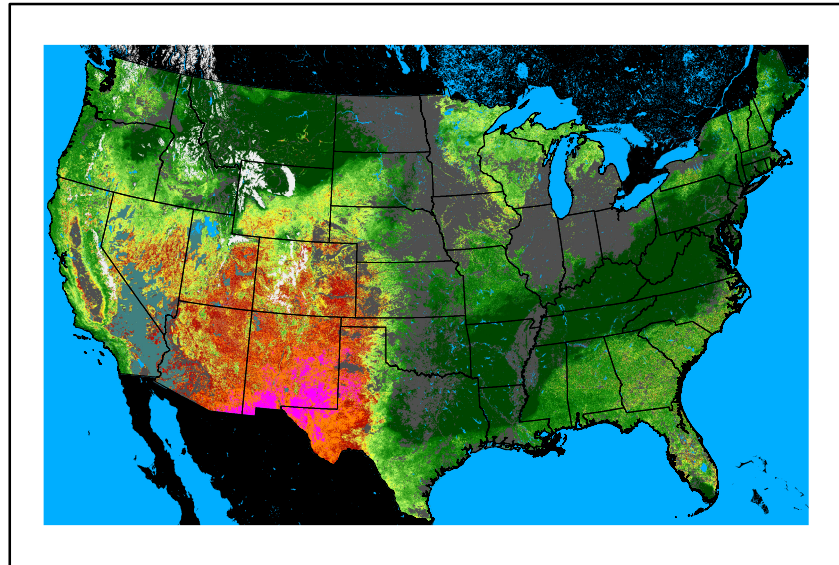

WFPI & Meteorological Inputs

Day 1

2024-05-23

Computed on 2024-05-23

WFPI
fp240523.bil