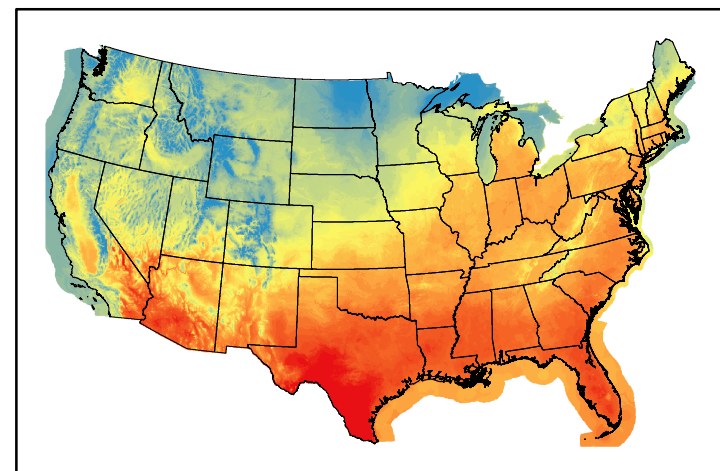

Precipitation
p24m_2024052300f024.bil

Greenness
us24_134140wk_greenness.img

WFPI & Meteorological Inputs

Day 2

2024-05-24

Computed on 2024-05-23

WFPI
fp240524.bil

10hr Fuel Moisture
mc10240524.bil