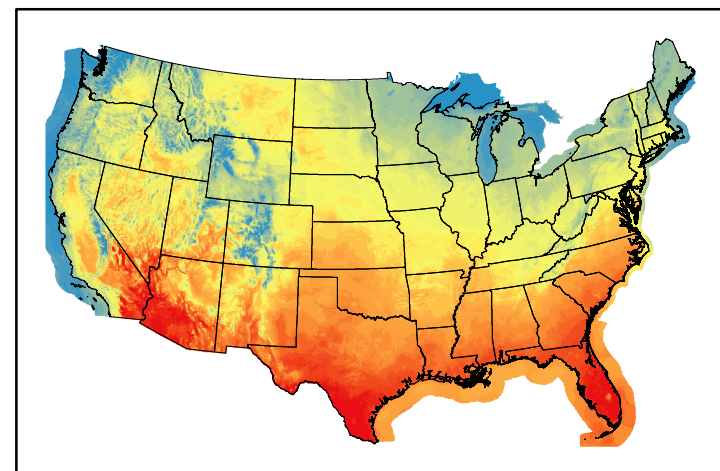

Dry Bulb Temp
temp20240528.bil