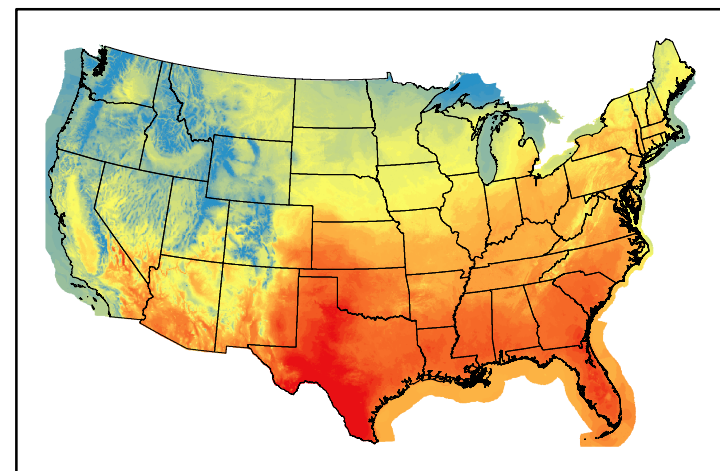

Dry Bulb Temp
temp20240525.bil