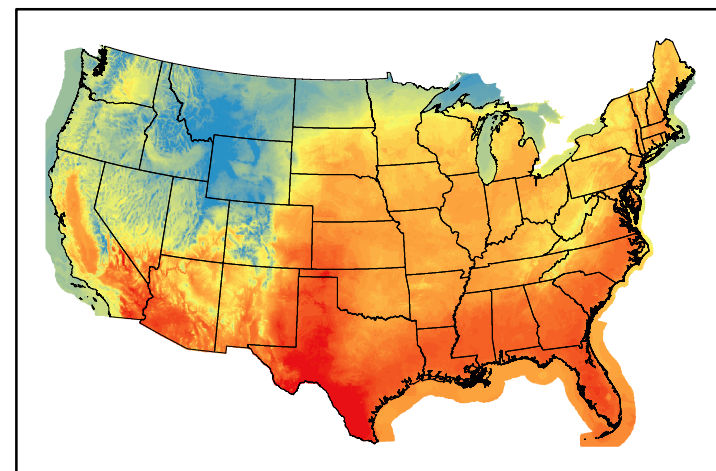

Precipitation
p24m_2024052200f024.bil

Greenness
us24_134140wk_greenness.img

WFPI & Meteorological Inputs

Day 2

2024-05-23

Computed on 2024-05-22

WFPI
fp240523.bil

10hr Fuel Moisture
mc10240523.bil