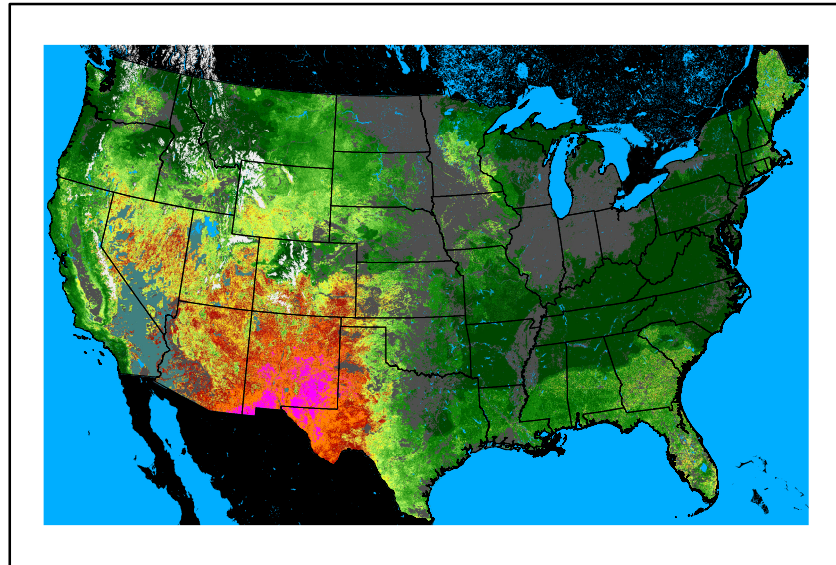

WFPI & Meteorological Inputs

Day 4

2024-05-25

Computed on 2024-05-22

WFPI
fp240525.bil