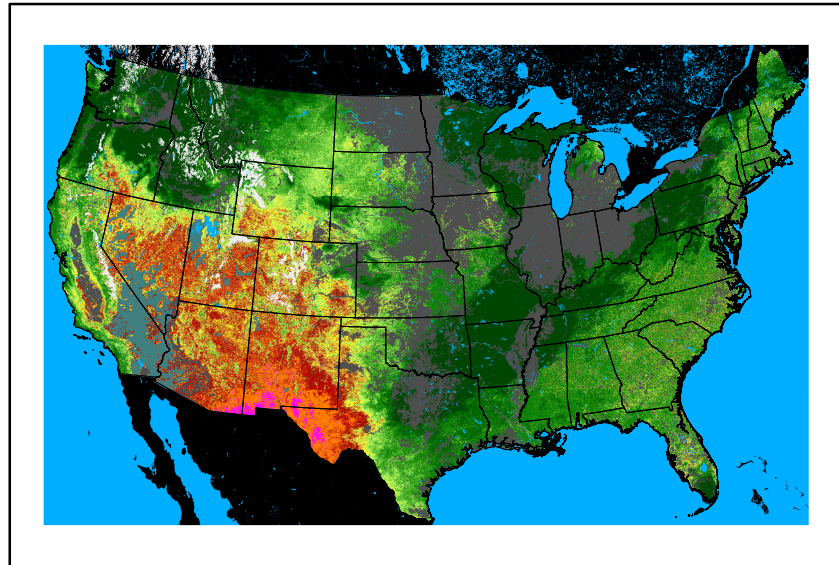

WFPI & Meteorological Inputs

Day 1

2024-05-22

Computed on 2024-05-22

WFPI
fp240522.bil