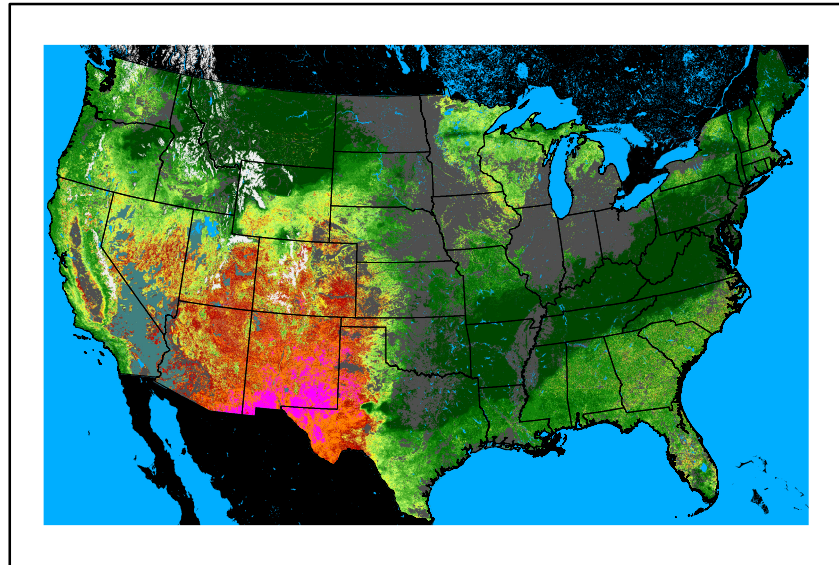

Precipitation
p24m_2024052200f024.bil

Greenness
us24_134140wk_greenness.img

WFPI & Meteorological Inputs

Day 2

2024-05-23

Computed on 2024-05-22

WFPI
fp240523.bil

10hr Fuel Moisture
mc10240523.bil