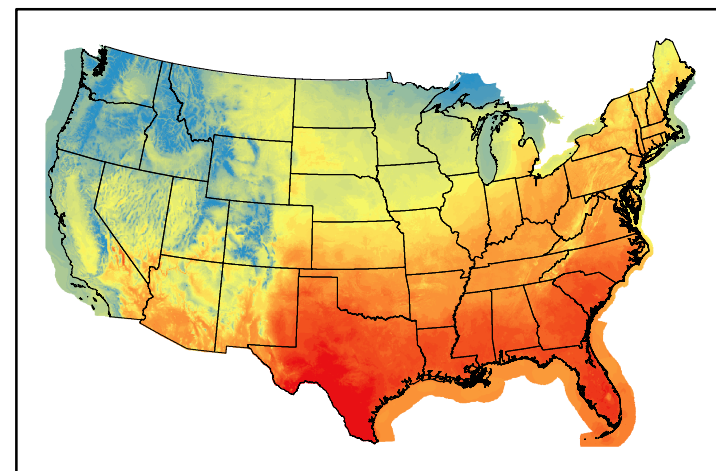

Dry Bulb Temp
temp20240525.bil