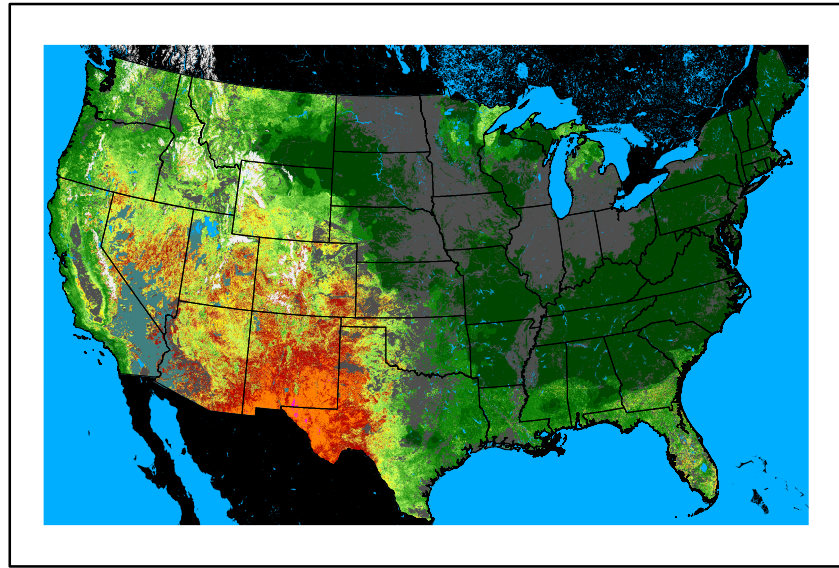

Wind Speed
wspd20240526.bil

Precipitation
p24m_2024052200f120.bil

Greenness
us24_134140wk_greenness.img

WFPI & Meteorological Inputs

Day 6

2024-05-27

Computed on 2024-05-22

WFPI
fp240527.bil