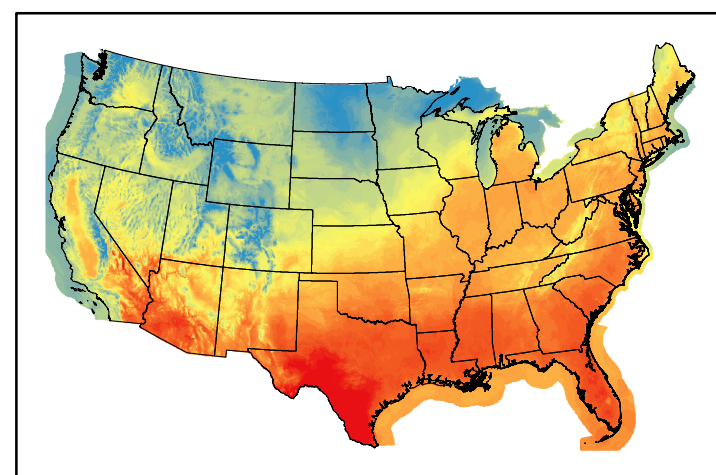

Dry Bulb Temp
temp20240524.bil