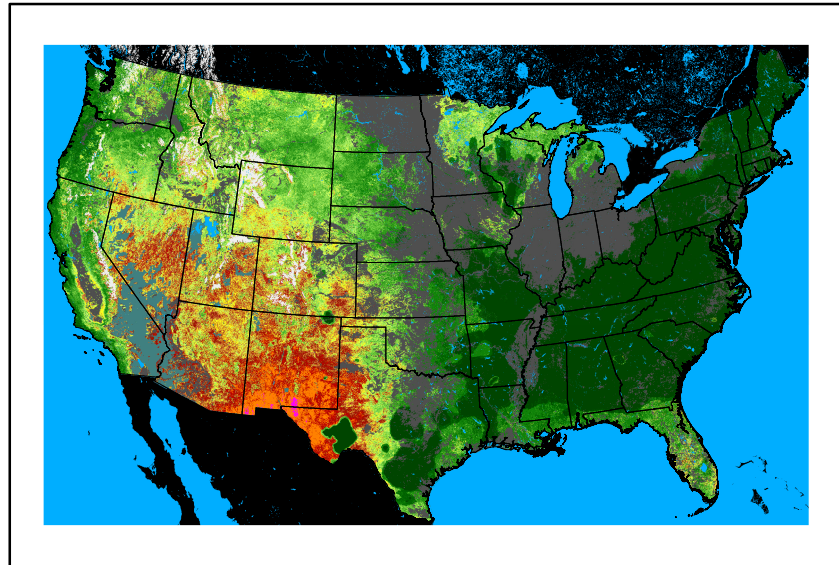

WFPI & Meteorological Inputs

Day 7

2024-05-28

Computed on 2024-05-22

WFPI
fp240528.bil