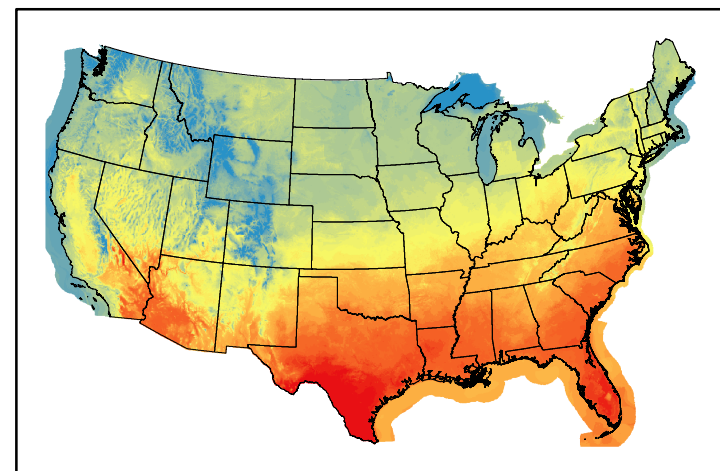

Dry Bulb Temp
temp20240527.bil