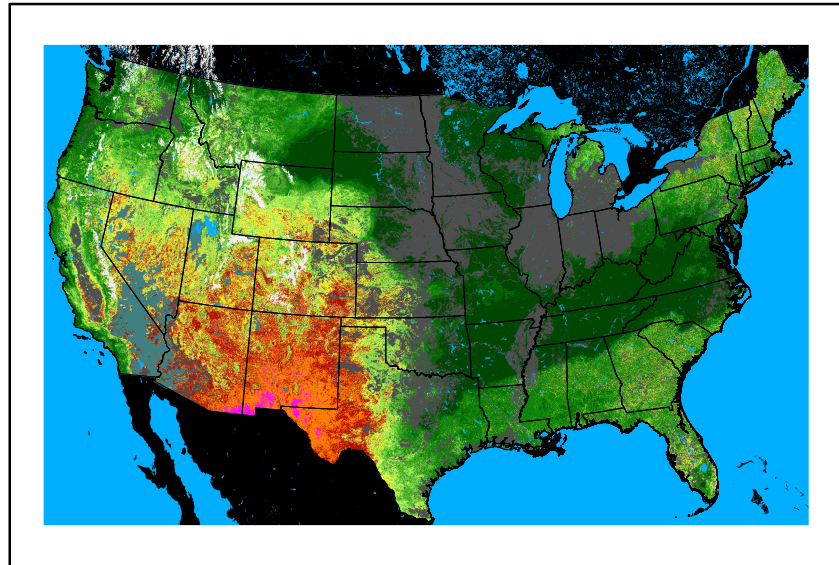

Dry Bulb Temp
temp20240523.bil

Wind Speed
wspd20240523.bil

Precipitation
p24m_2024052200f048.bil

Greenness
us24_134140wk_greenness.img

WFPI & Meteorological Inputs

Day 3

2024-05-24

Computed on 2024-05-22