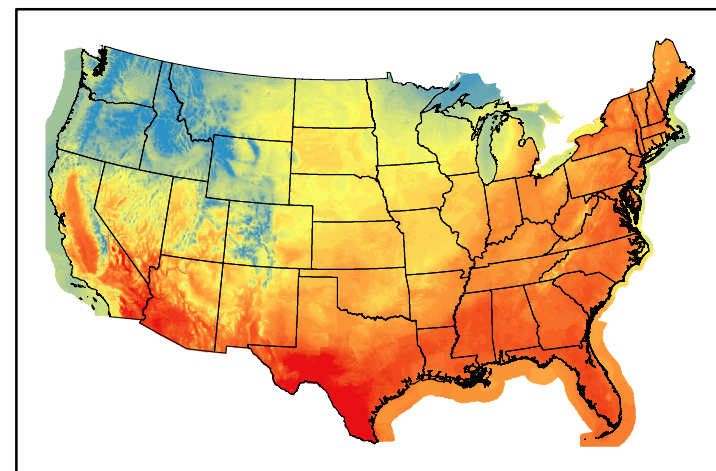

Dry Bulb Temp
temp20240522.bil