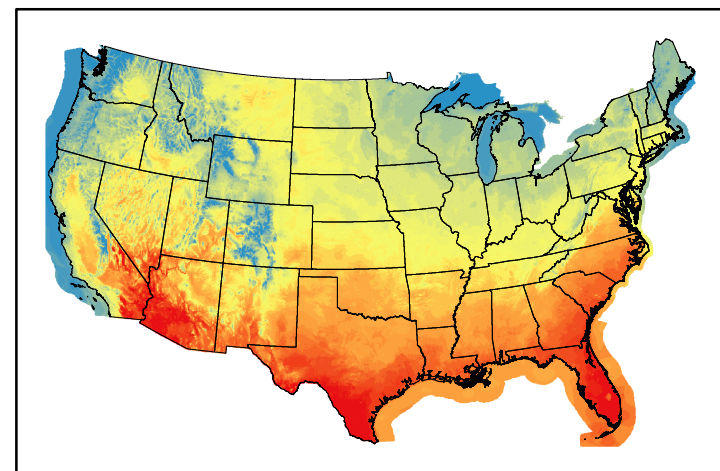

10hr Fuel Moisture
mc10240527.bil

Dry Bulb Temp
temp20240527.bil

Wind Speed
wspd20240527.bil

Precipitation
p24m_2024052200f144.bil

Greenness
us24_134140wk_greenness.img

WFPI & Meteorological Inputs

Day 7

2024-05-28

Computed on 2024-05-22

WFPI
fp240528.bil

10hr Fuel Moisture
mc10240528.bil

Dry Bulb Temp
temp20240528.bil

Wind Speed
wspd20240528.bil

Precipitation
p24m_2024052200f168.bil

Greenness
us24_134140wk_greenness.img