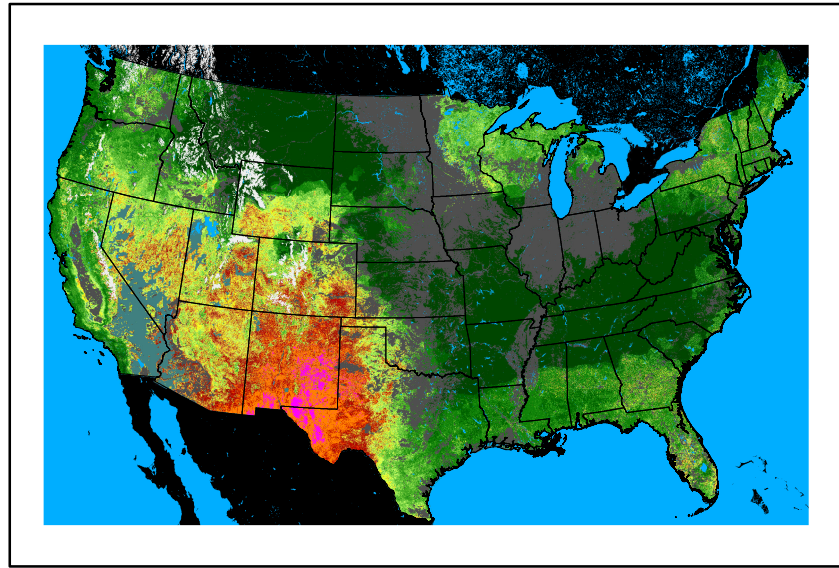

Greenness
us24_134140wk_greenness.img

WFPI & Meteorological Inputs

Day 5

2024-05-26

Computed on 2024-05-22

WFPI
fp240526.bil

10hr Fuel Moisture
mc10240526.bil

Dry Bulb Temp
temp20240526.bil