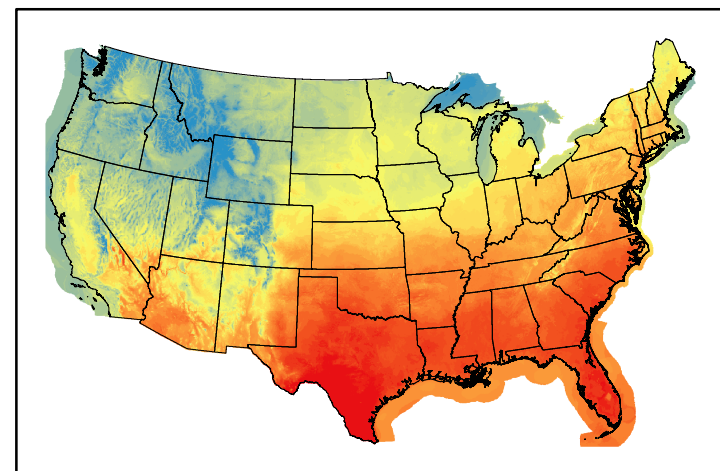

Greenness
us24_134140wk_greenness.img

WFPI & Meteorological Inputs

Day 5

2024-05-26

Computed on 2024-05-22

WFPI
fp240526.bil

10hr Fuel Moisture
mc10240526.bil

Dry Bulb Temp
temp20240526.bil