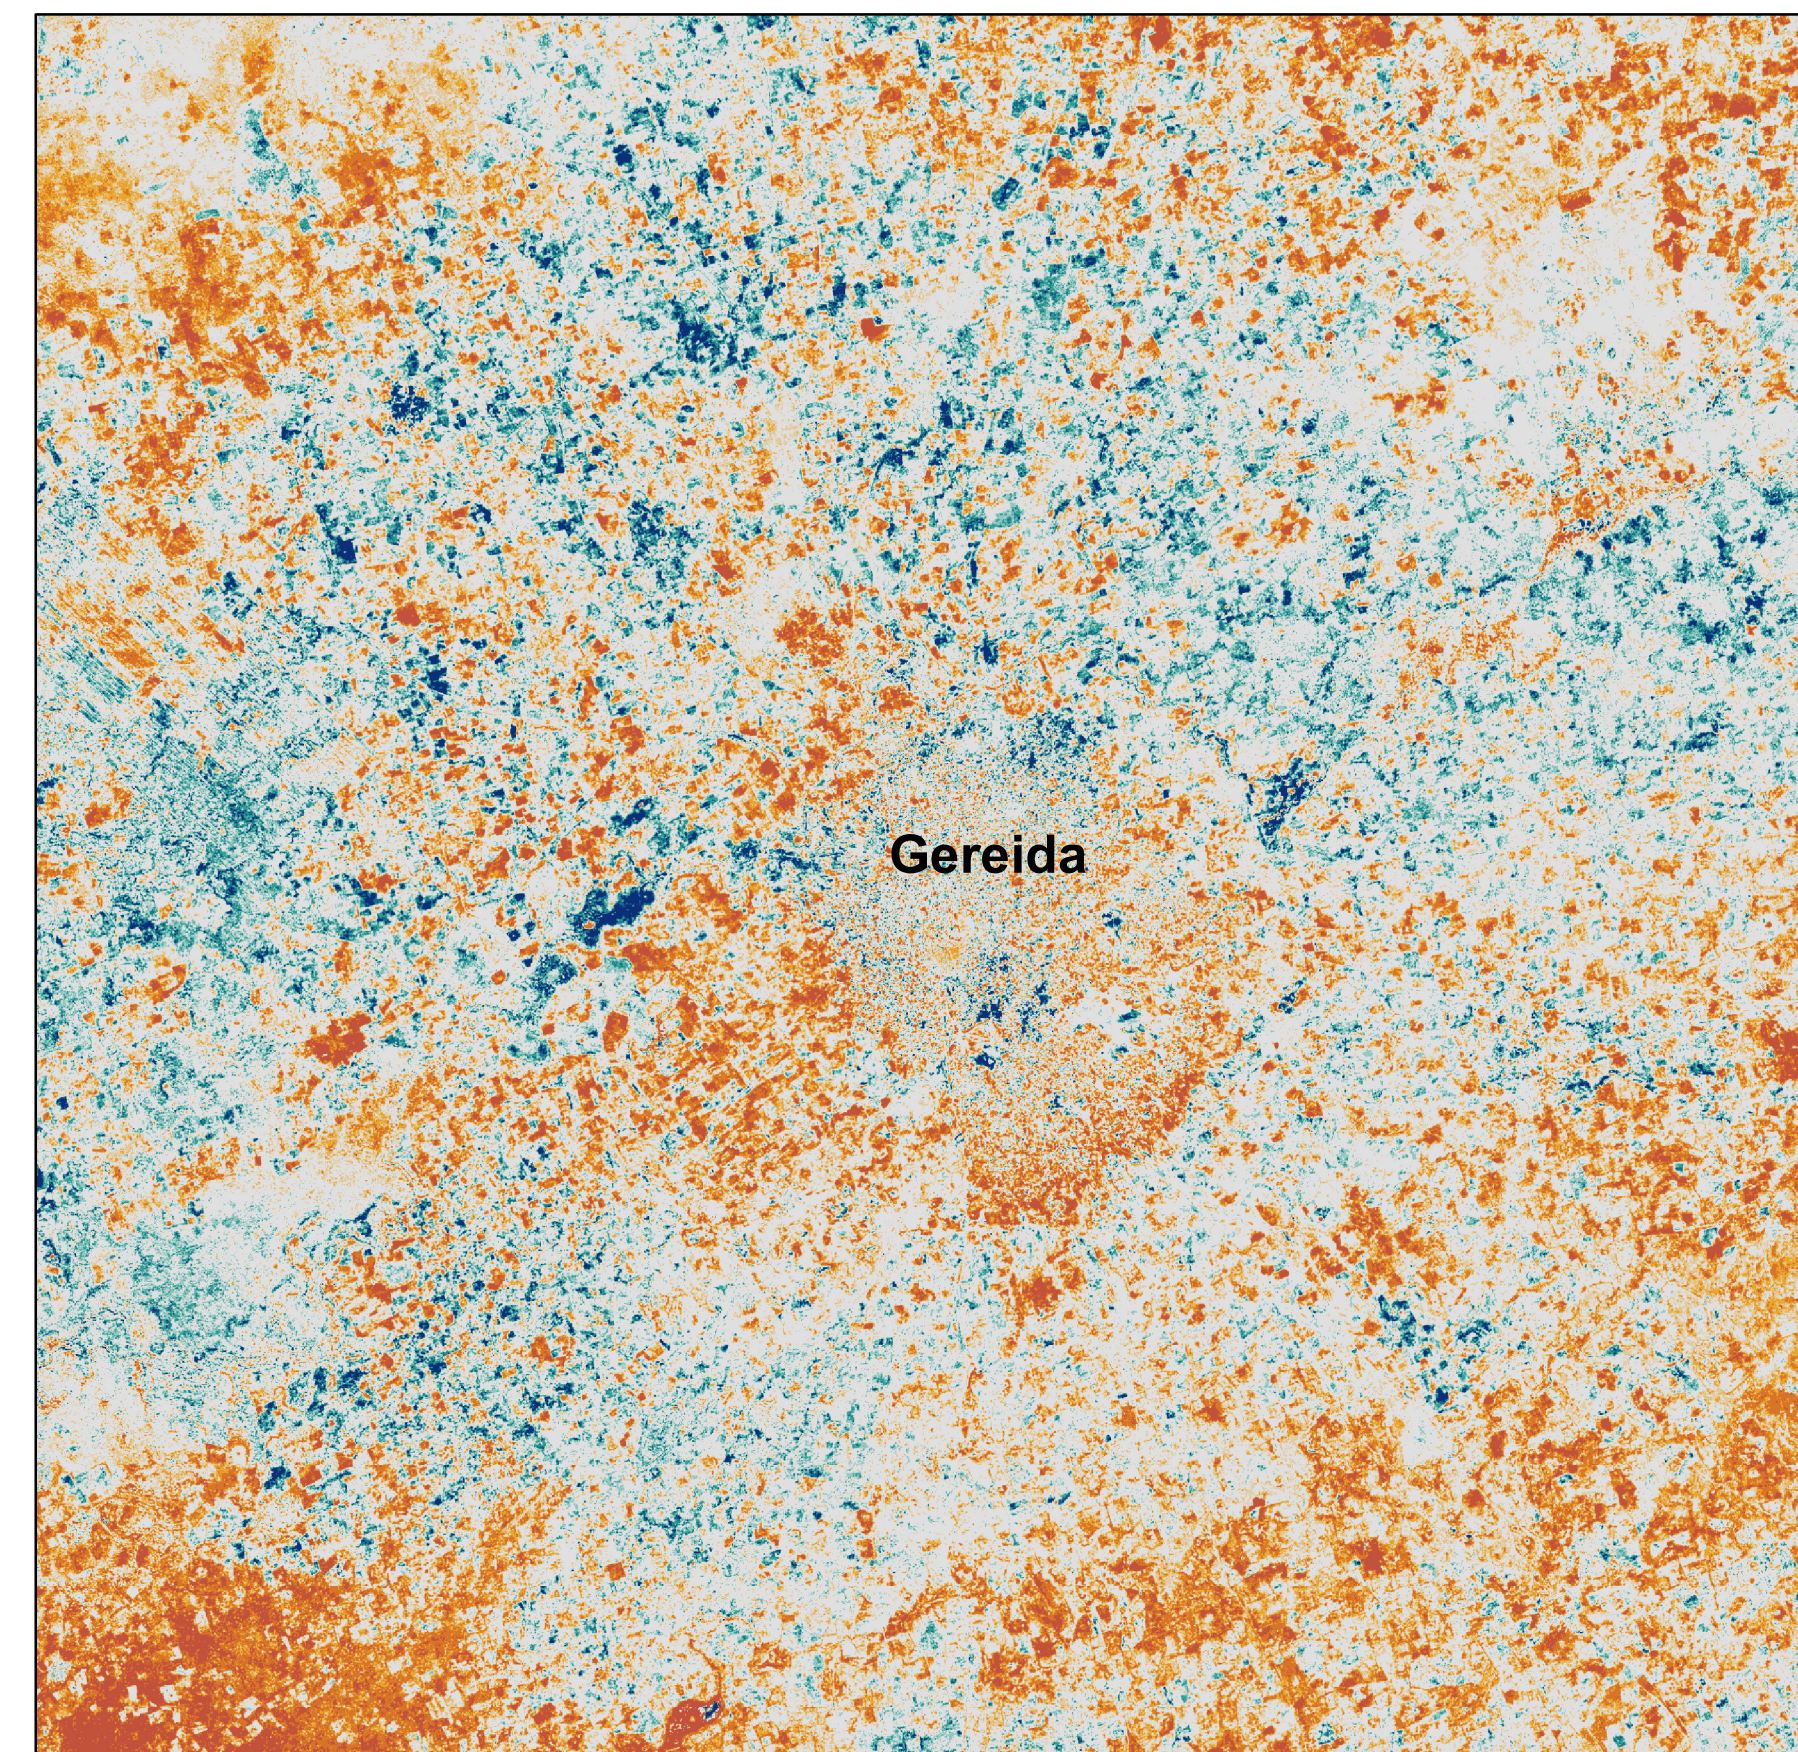

**Maximum NDVI & Difference
(2023 minus 2020)
as of October 14**

2023

2020

2023 - 2020 Difference

Gereida, South Darfur

Source: Sentinel 2 - 10m resolution