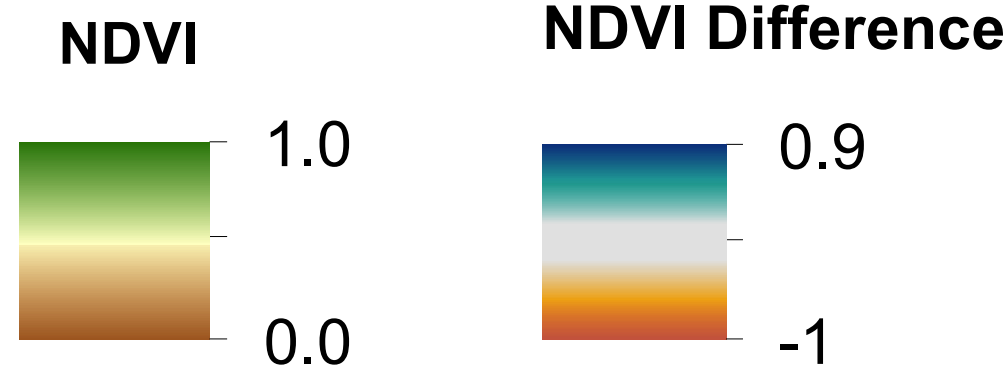

**Maximum NDVI & Difference
(2023 minus 2020)
as of October 14**

2023

2020

2023 - 2020 Difference

Gereida, South Darfur

Source: Sentinel 2 - 10m resolution