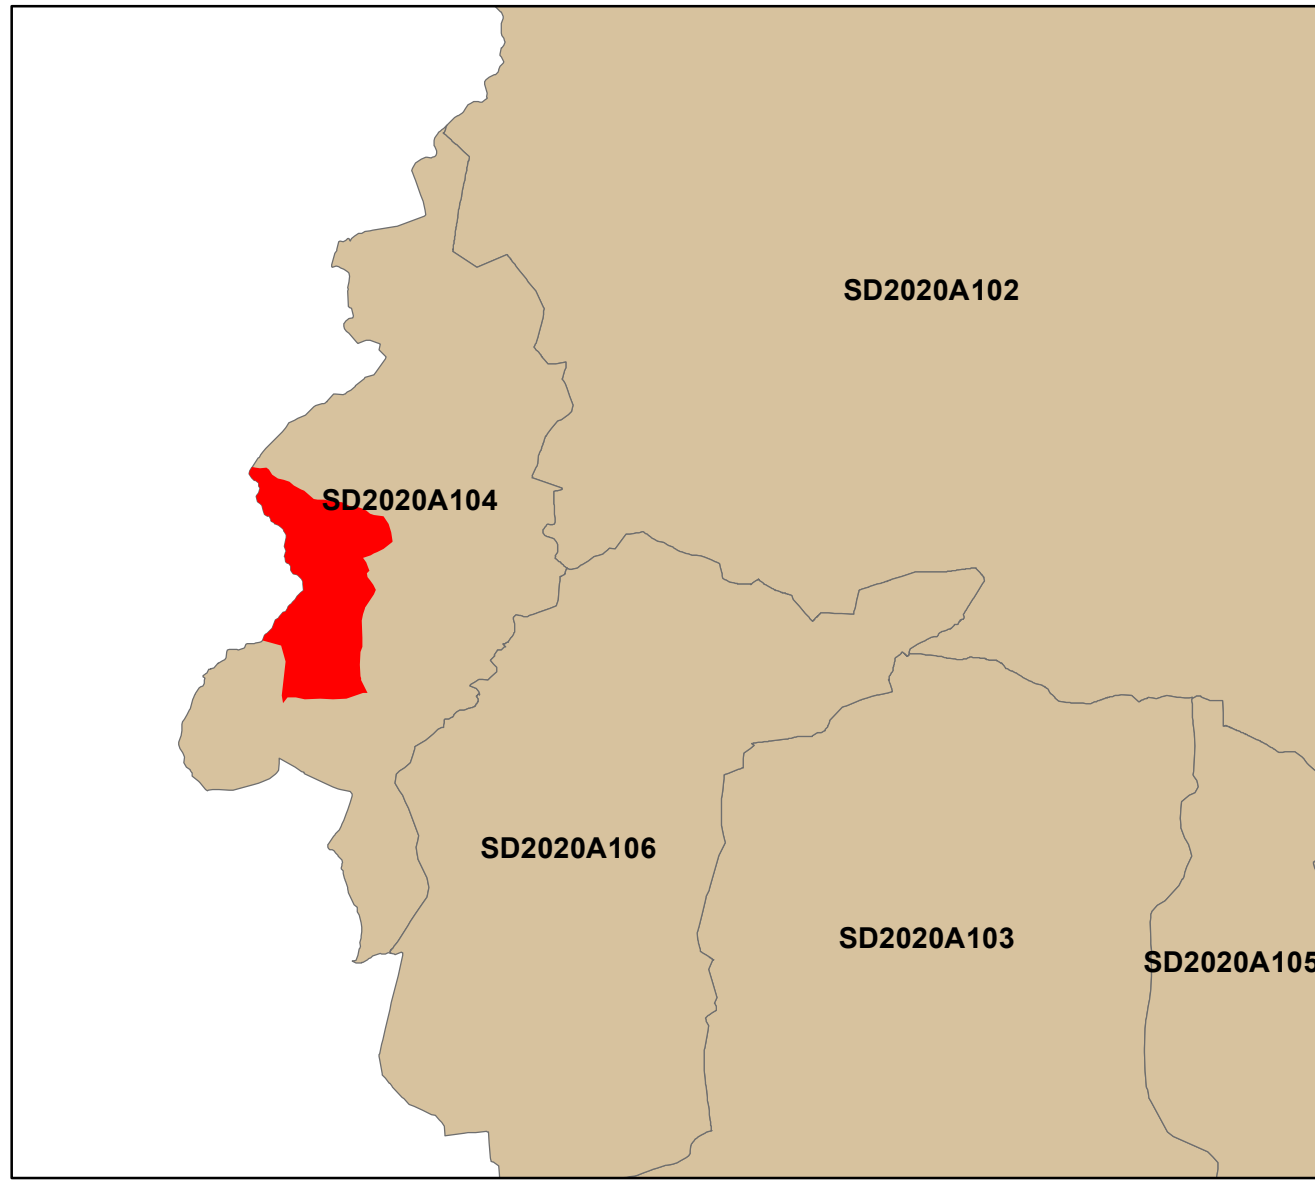

**Maximum NDVI & Difference
(2023 minus 2022)
as of October 11**

El Geneina, West Darfur

2023

2021

2023 - 2022 Difference

Source: Landsat - 30m resolution