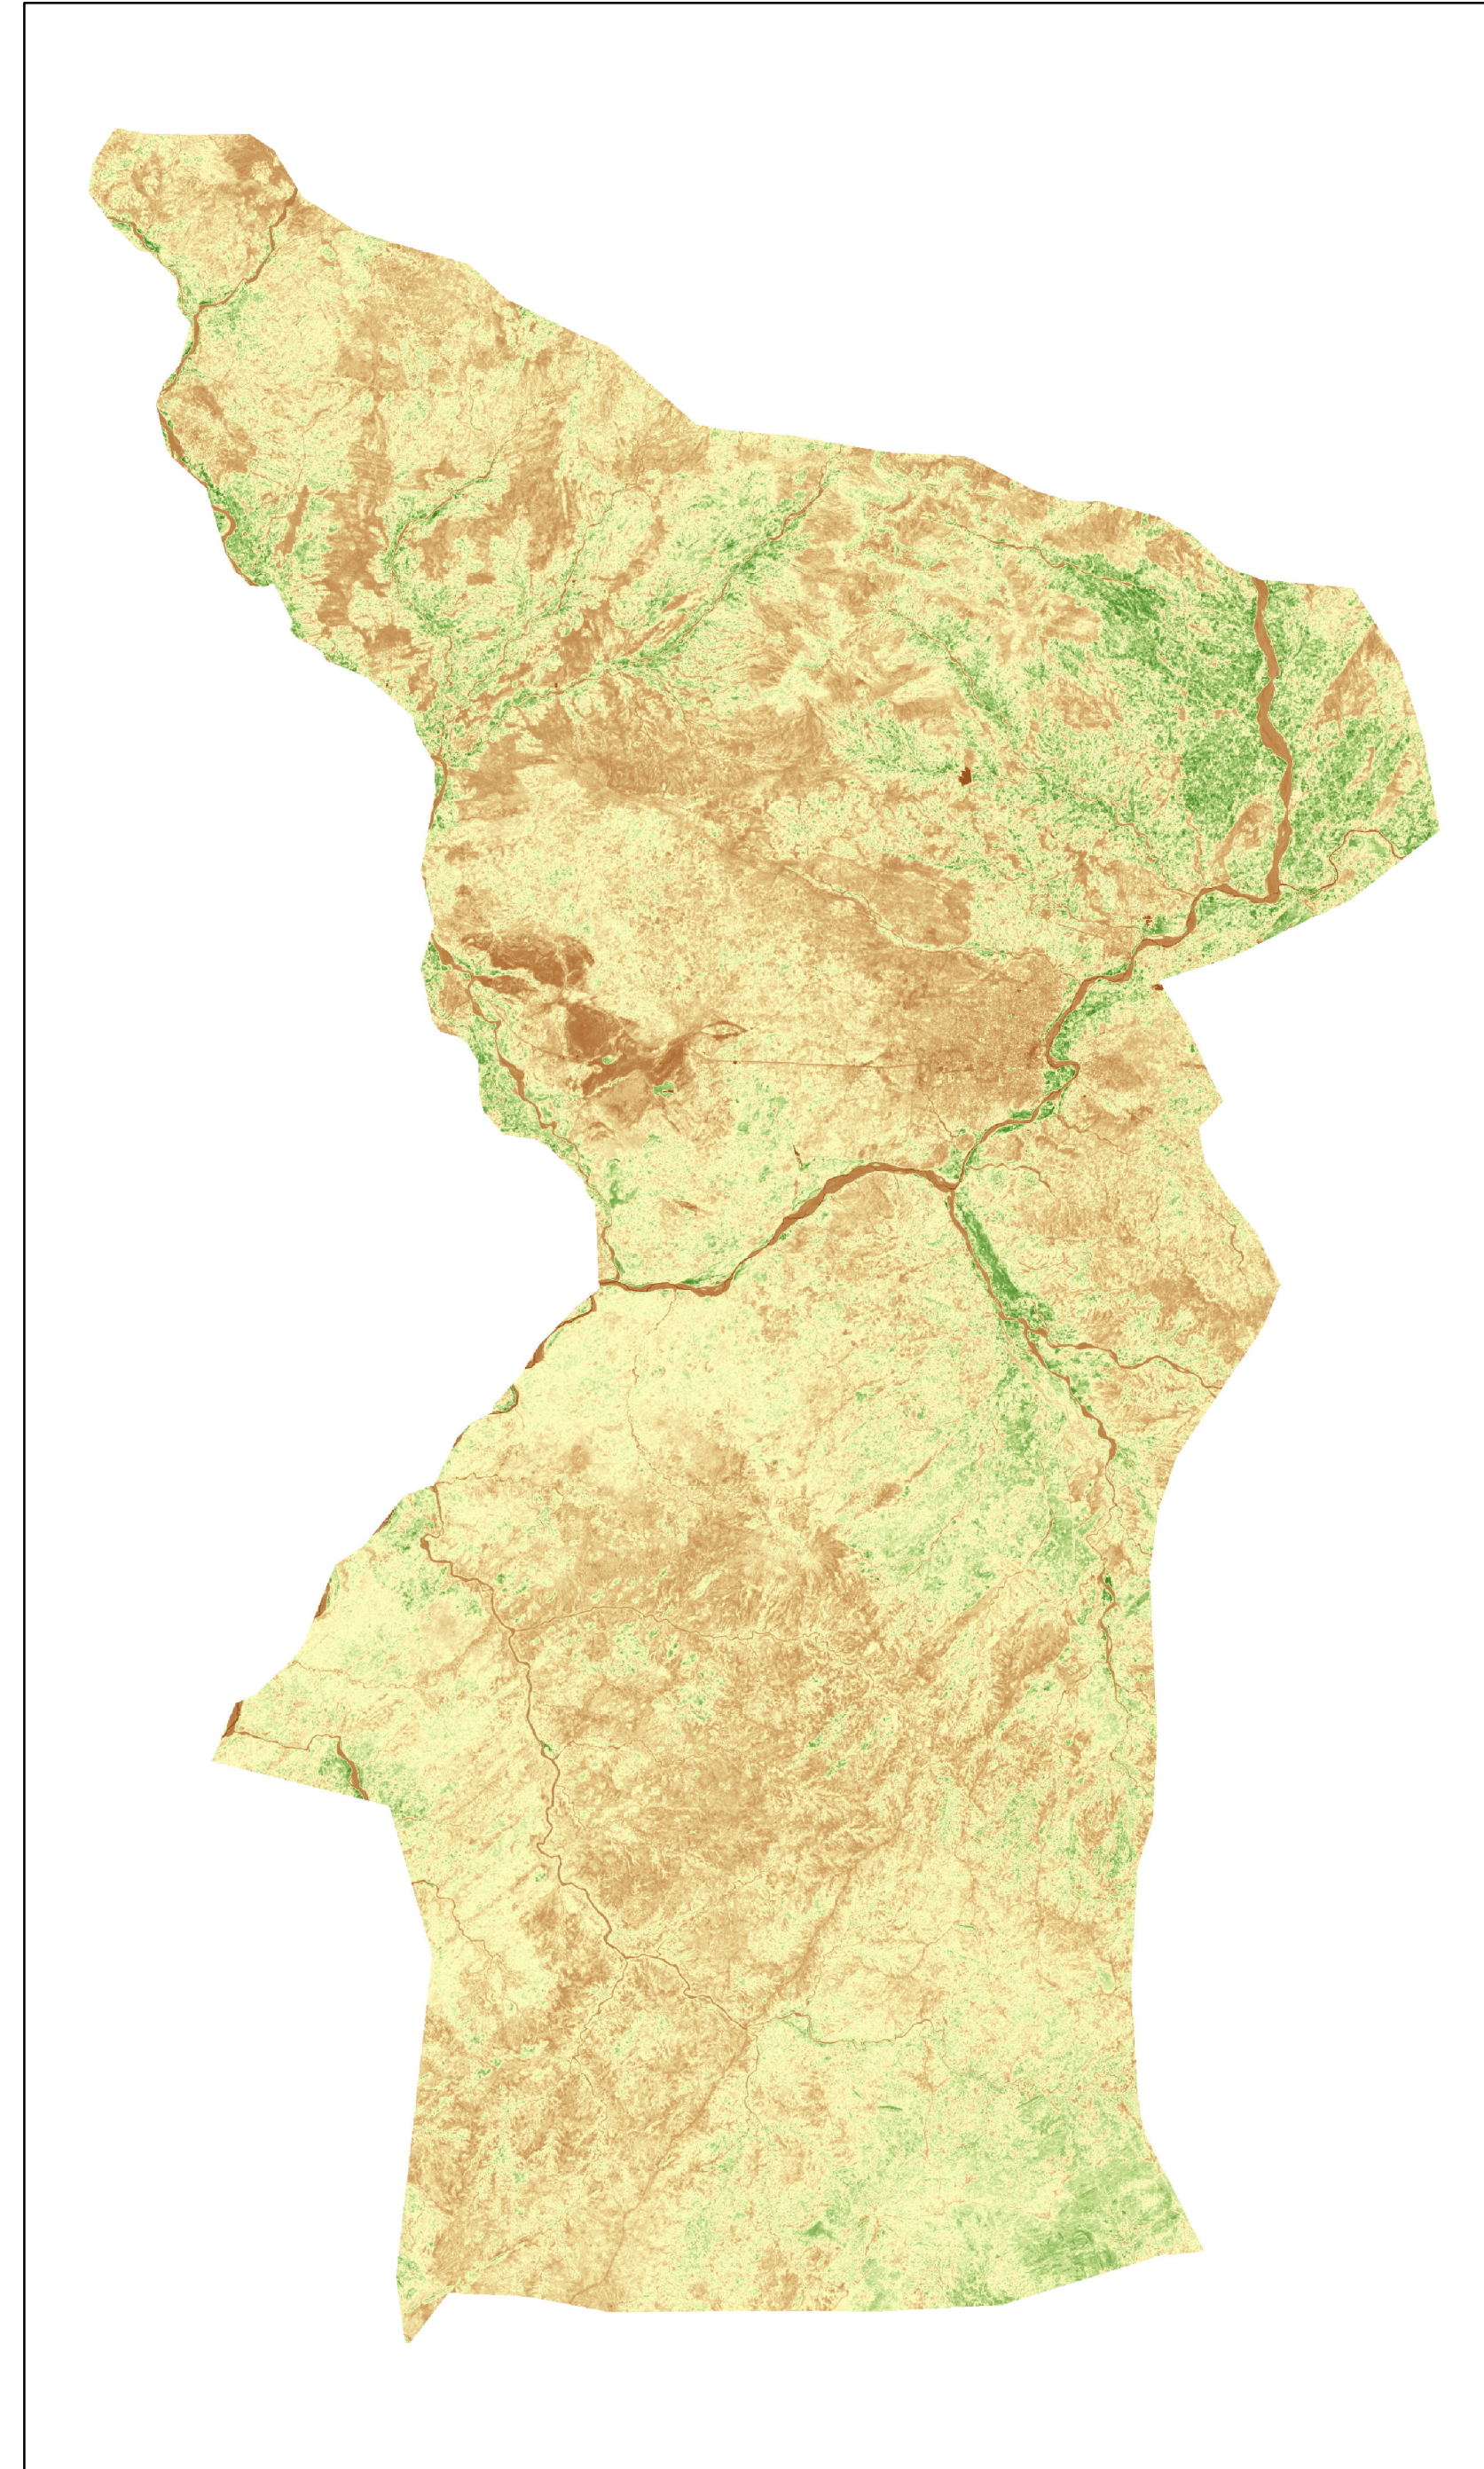

**Maximum NDVI & Difference
(2023 minus 2022)
as of October 11**

El Geneina, West Darfur

2023

2021

2023 - 2022 Difference

Source: Landsat - 30m resolution