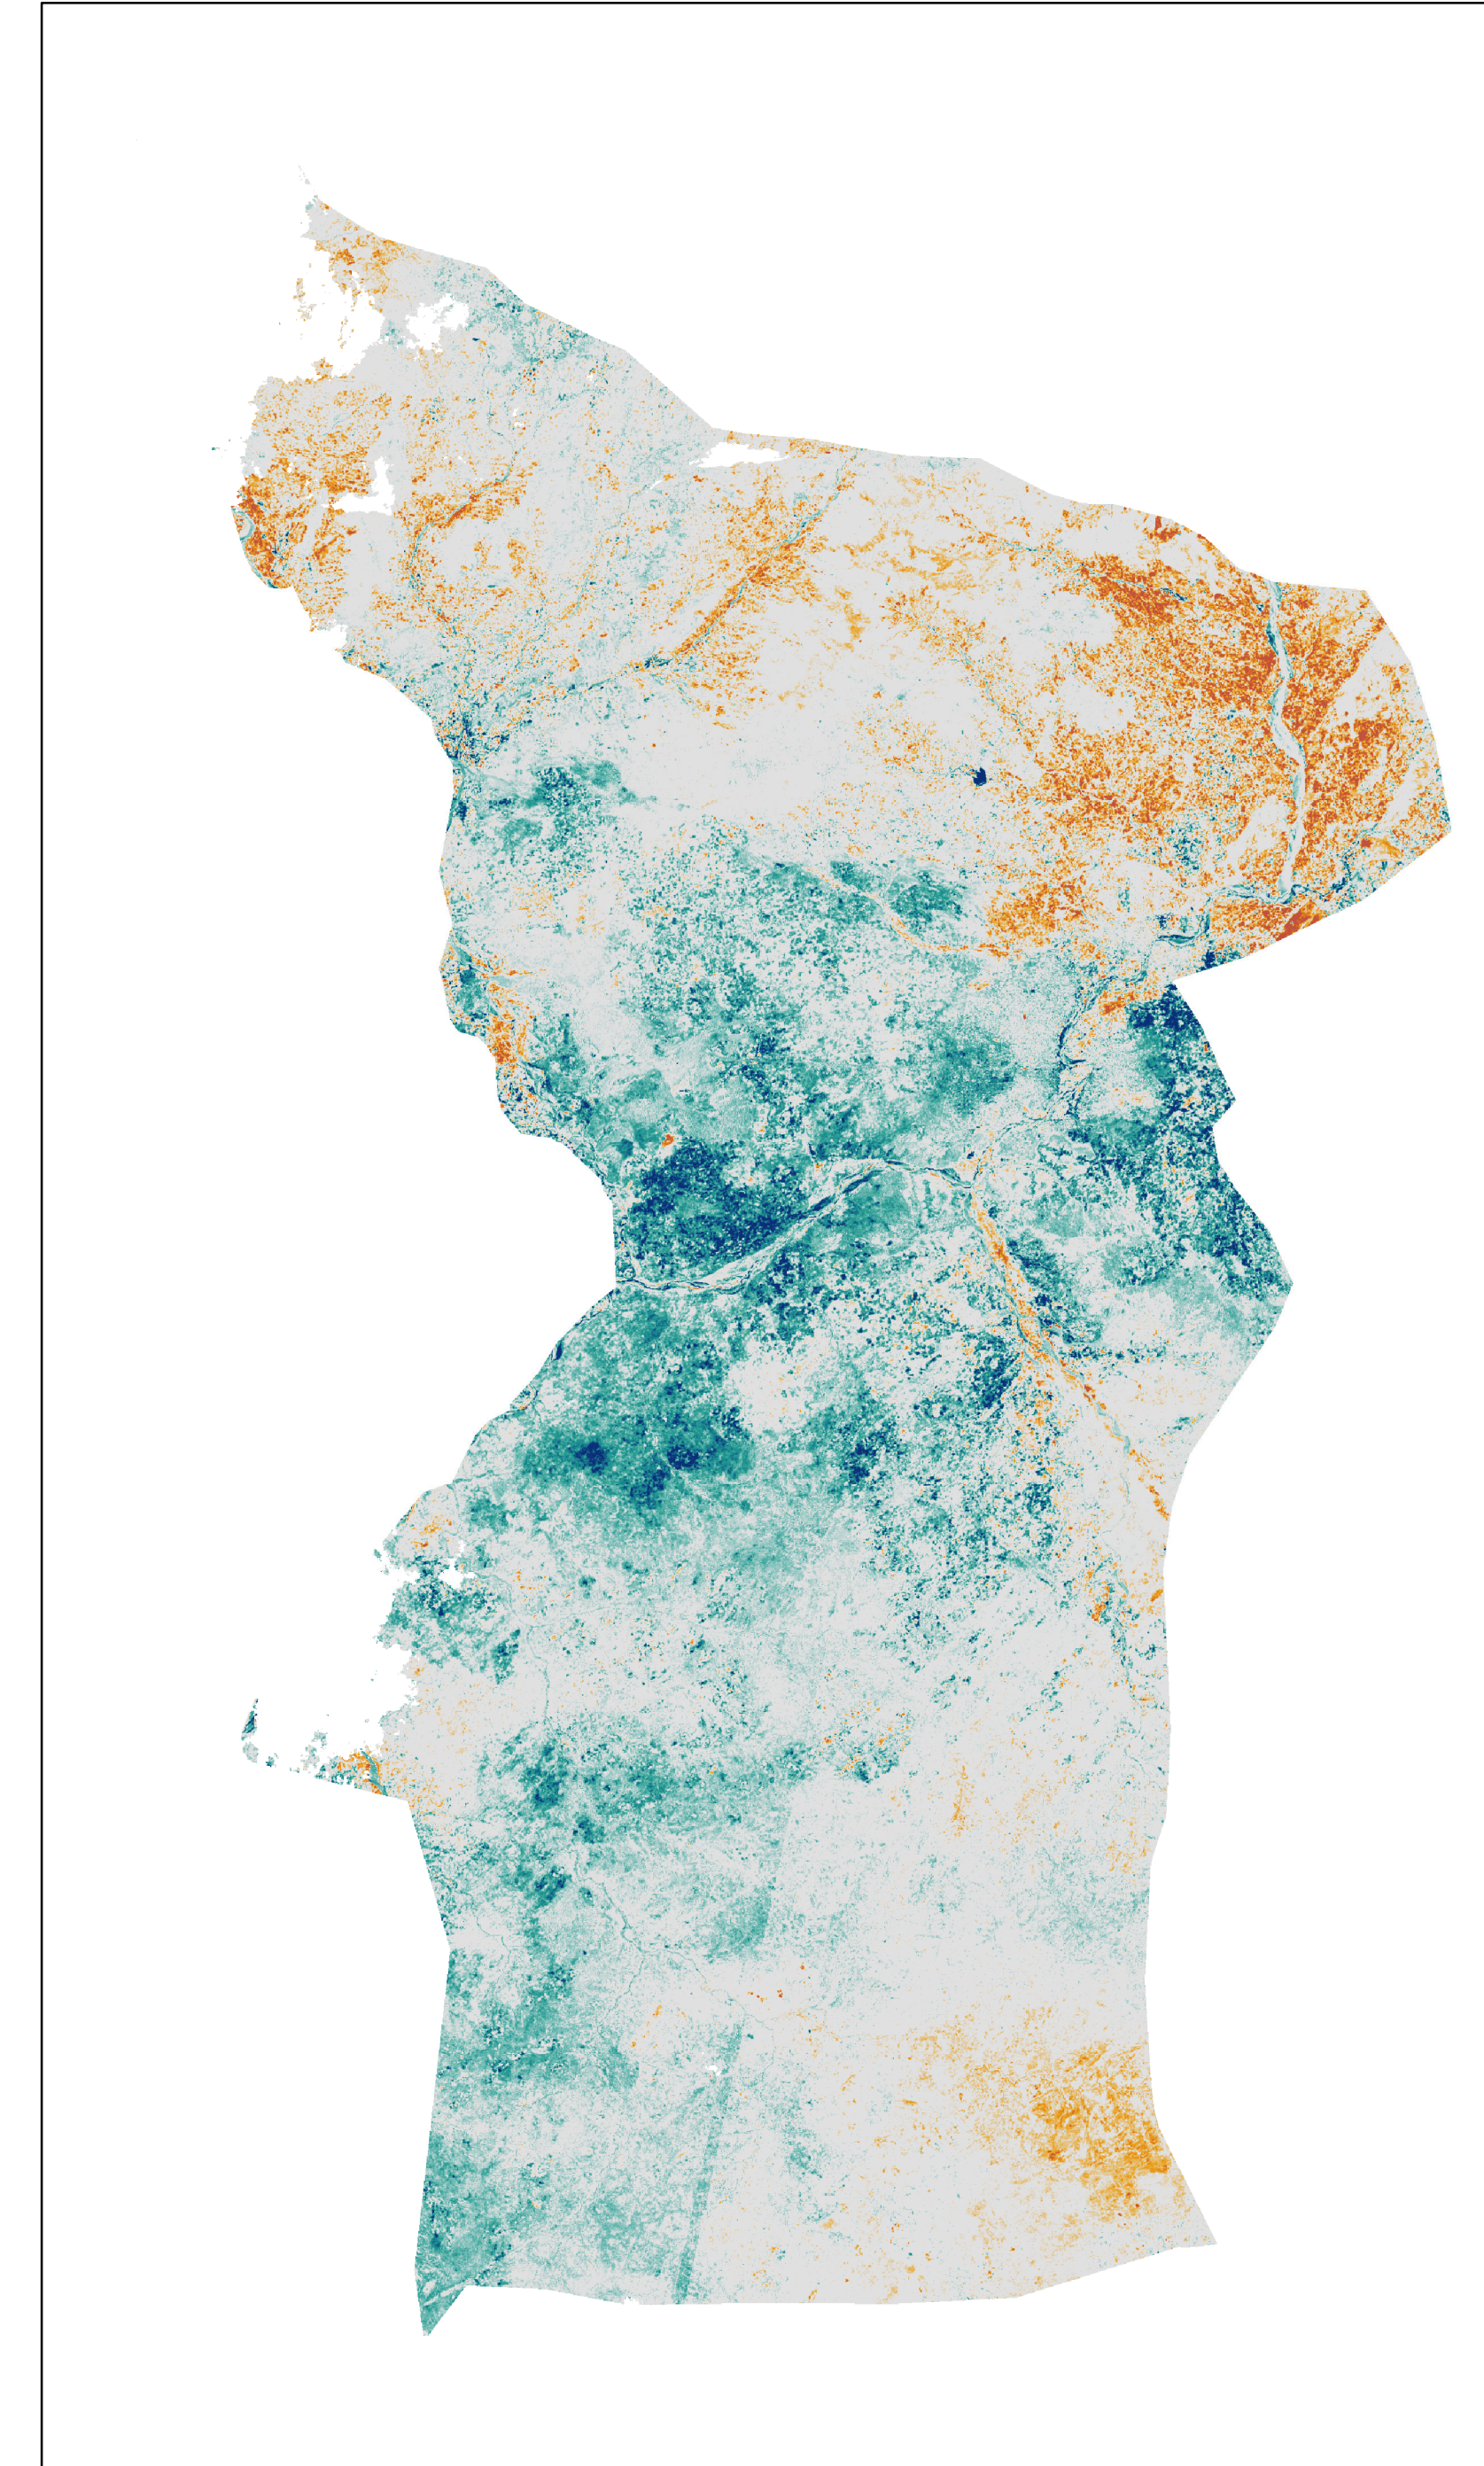

**Maximum NDVI & Difference
(2023 minus 2022)
as of October 11**

El Geneina, West Darfur

2023

2021

2023 - 2022 Difference

Source: Landsat - 30m resolution