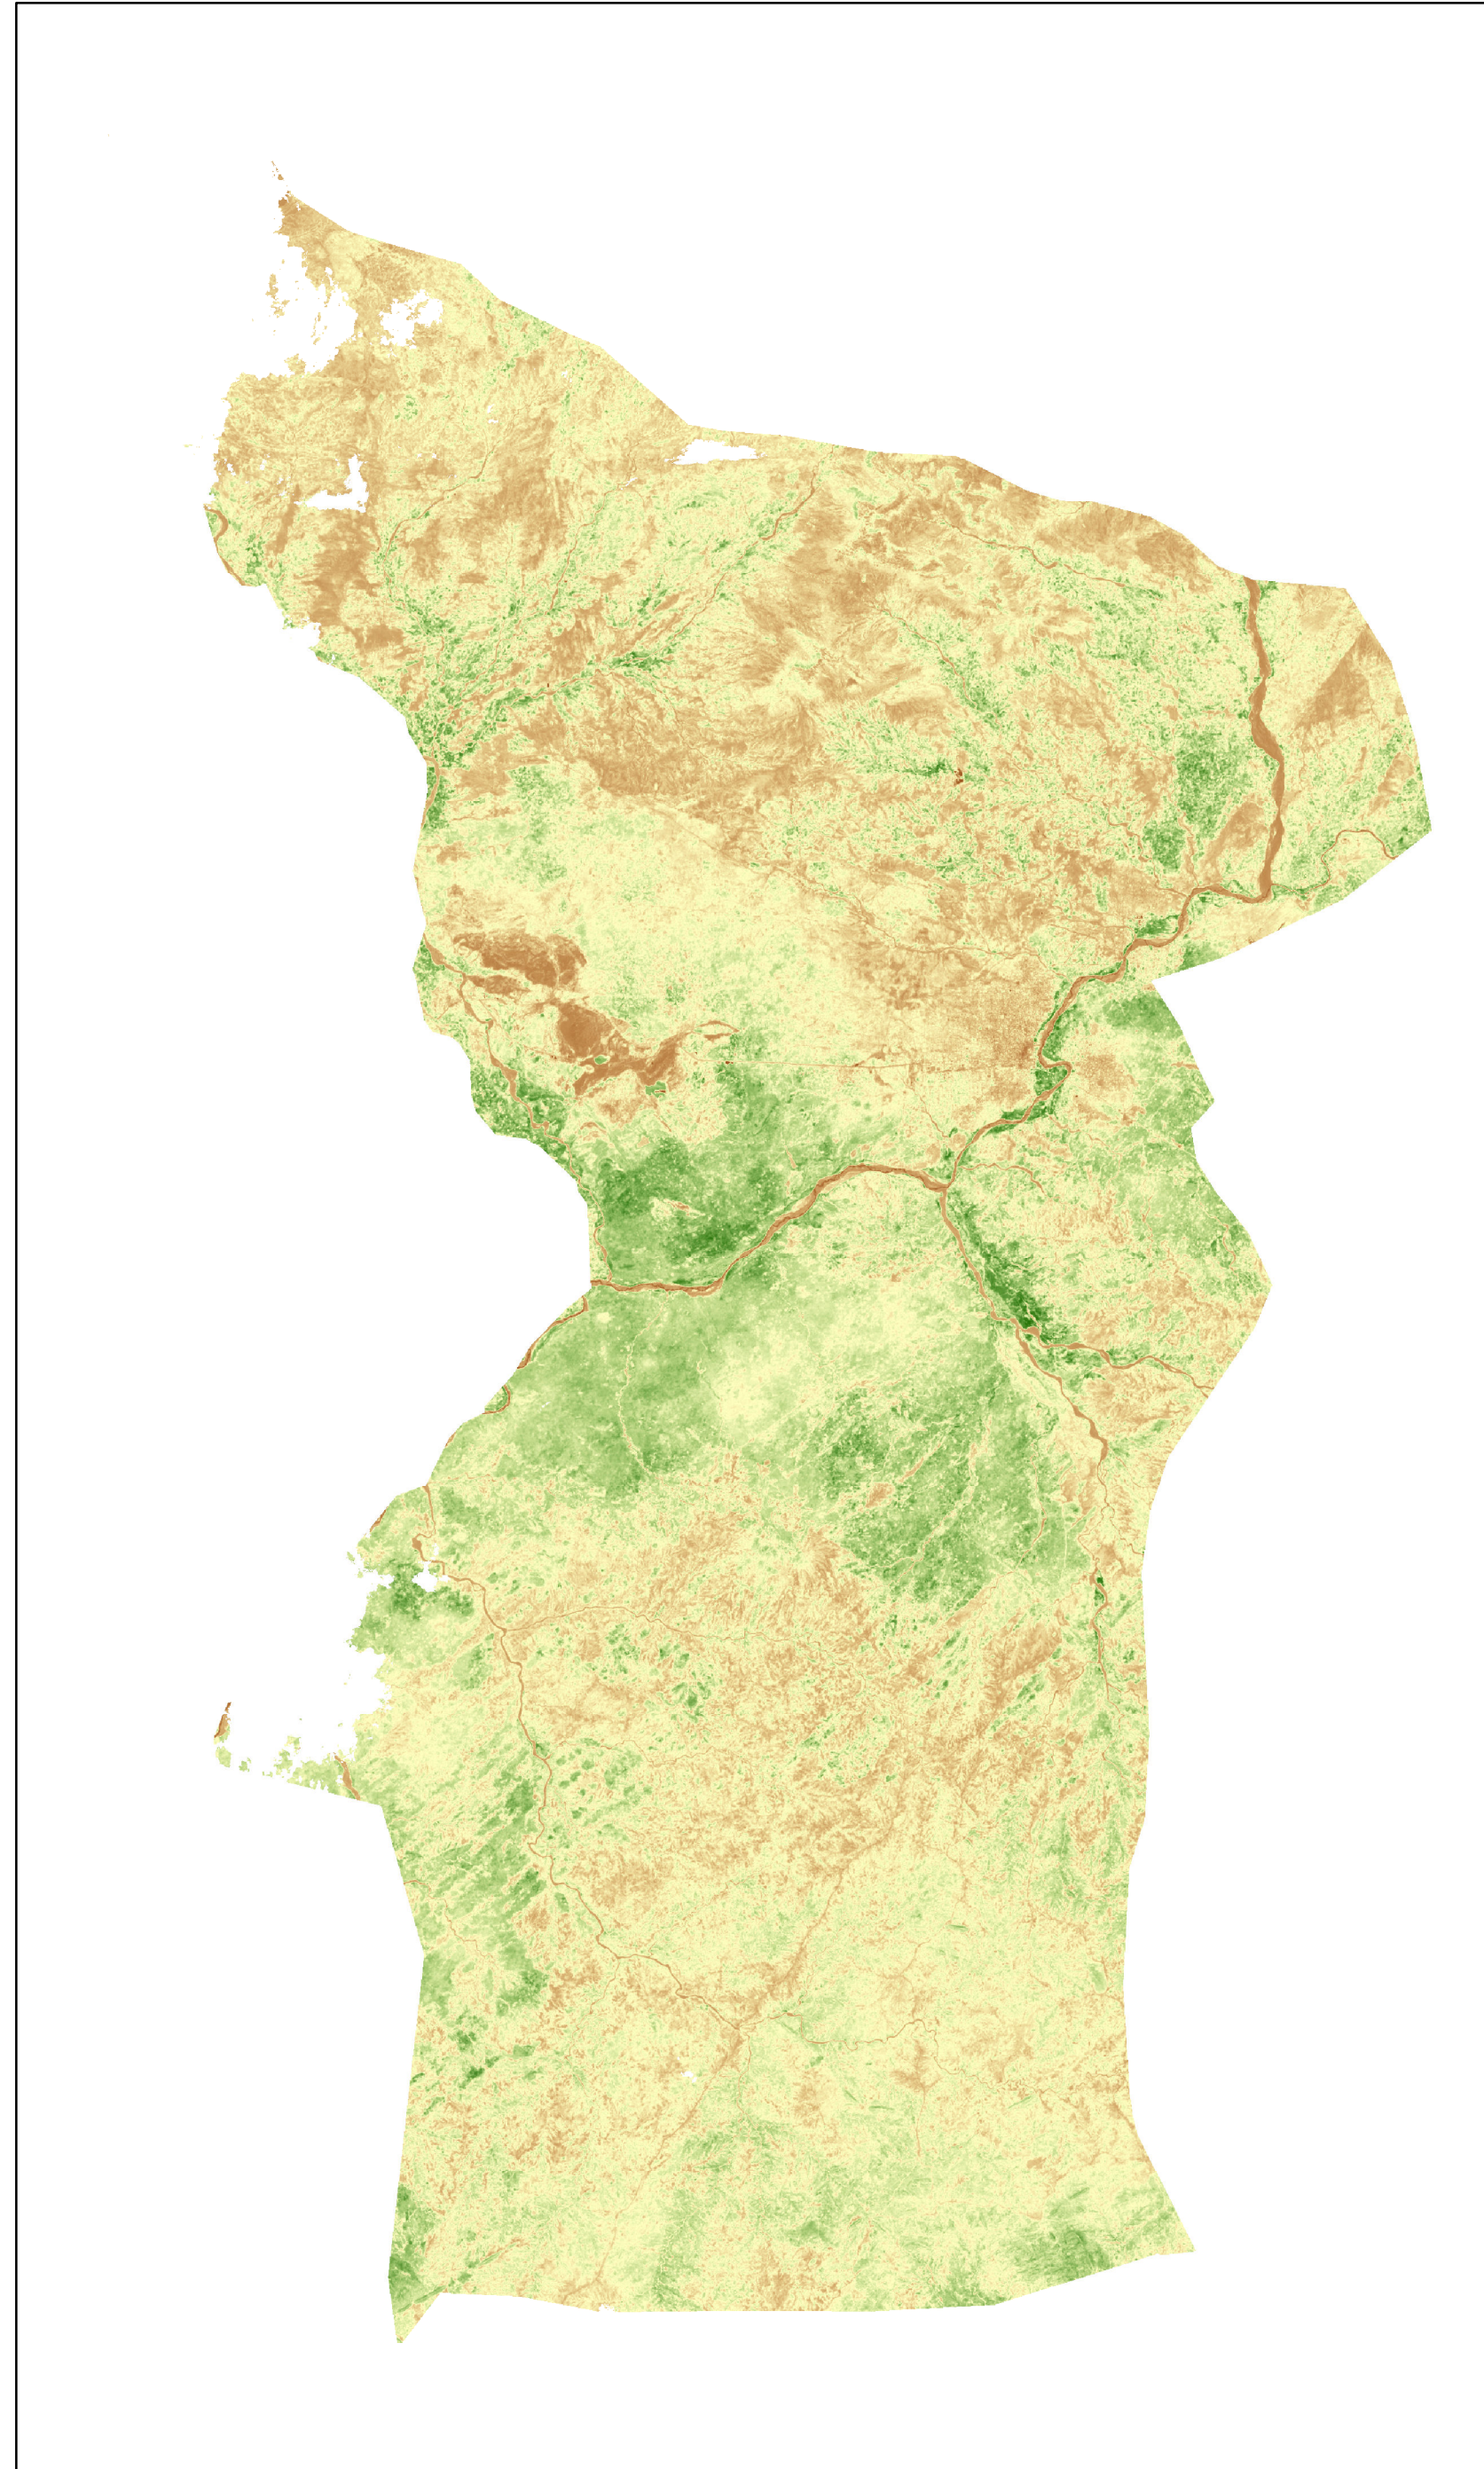

**Maximum NDVI & Difference
(2023 minus 2022)
as of October 11**

El Geneina, West Darfur

2023

2021

2023 - 2022 Difference

Source: Landsat - 30m resolution