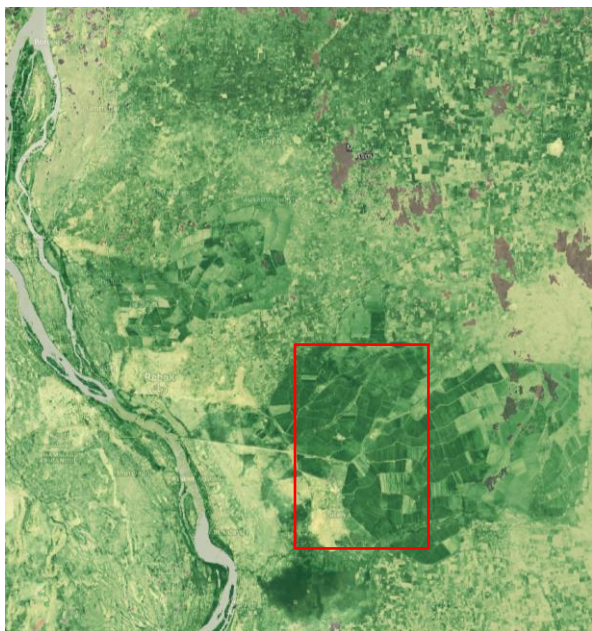

Sentinel 2 Maximum NDVI : August 16 - 25, 2023

Maximum NDVI  
Irrigation Scheme  
East of Ad Douiem

As of 25 Aug, 2023 (left)  
As of 5 Sept, 2022 (right)

Maximum NDVI  
Irrigation Scheme  
East of Al Kawah

As of 25 Aug, 2023 (left)  
As of 5 Sept, 2022 (right)

Maximum NDVI  
Irrigation Scheme  
East of Asalaya

As of 25 Aug, 2023 (left)  
As of 5 Sept, 2022 (right)

Maximum NDVI  
Irrigation Scheme  
Sifeiya West

As of 25 Aug, 2023 (left)  
As of 5 Sept, 2022 (right)

Maximum NDVI  
Irrigation Scheme  
Sifeiya Central

As of 25 Aug, 2023 (left)  
As of 5 Sept, 2022 (right)

Maximum NDVI  
Irrigation Scheme  
Sifeiya East