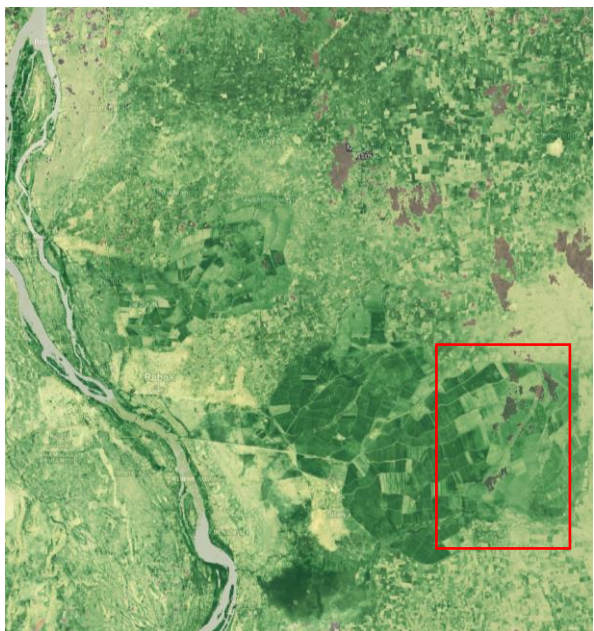

Sentinel 2 Maximum NDVI : August 16 - 25, 2023

Maximum NDVI  
Irrigation Scheme  
East of Ad Douiem

As of 25 Aug, 2023 (left)  
As of 5 Sept, 2022 (right)

Maximum NDVI  
Irrigation Scheme  
East of Al Kawah

As of 25 Aug, 2023 (left)  
As of 5 Sept, 2022 (right)

Maximum NDVI  
Irrigation Scheme  
East of Asalaya

As of 25 Aug, 2023 (left)  
As of 5 Sept, 2022 (right)

Maximum NDVI  
Irrigation Scheme  
Sifeiya West

As of 25 Aug, 2023 (left)  
As of 5 Sept, 2022 (right)

Maximum NDVI  
Irrigation Scheme  
Sifeiya Central

As of 25 Aug, 2023 (left)  
As of 5 Sept, 2022 (right)

Maximum NDVI  
Irrigation Scheme  
Sifeiya East