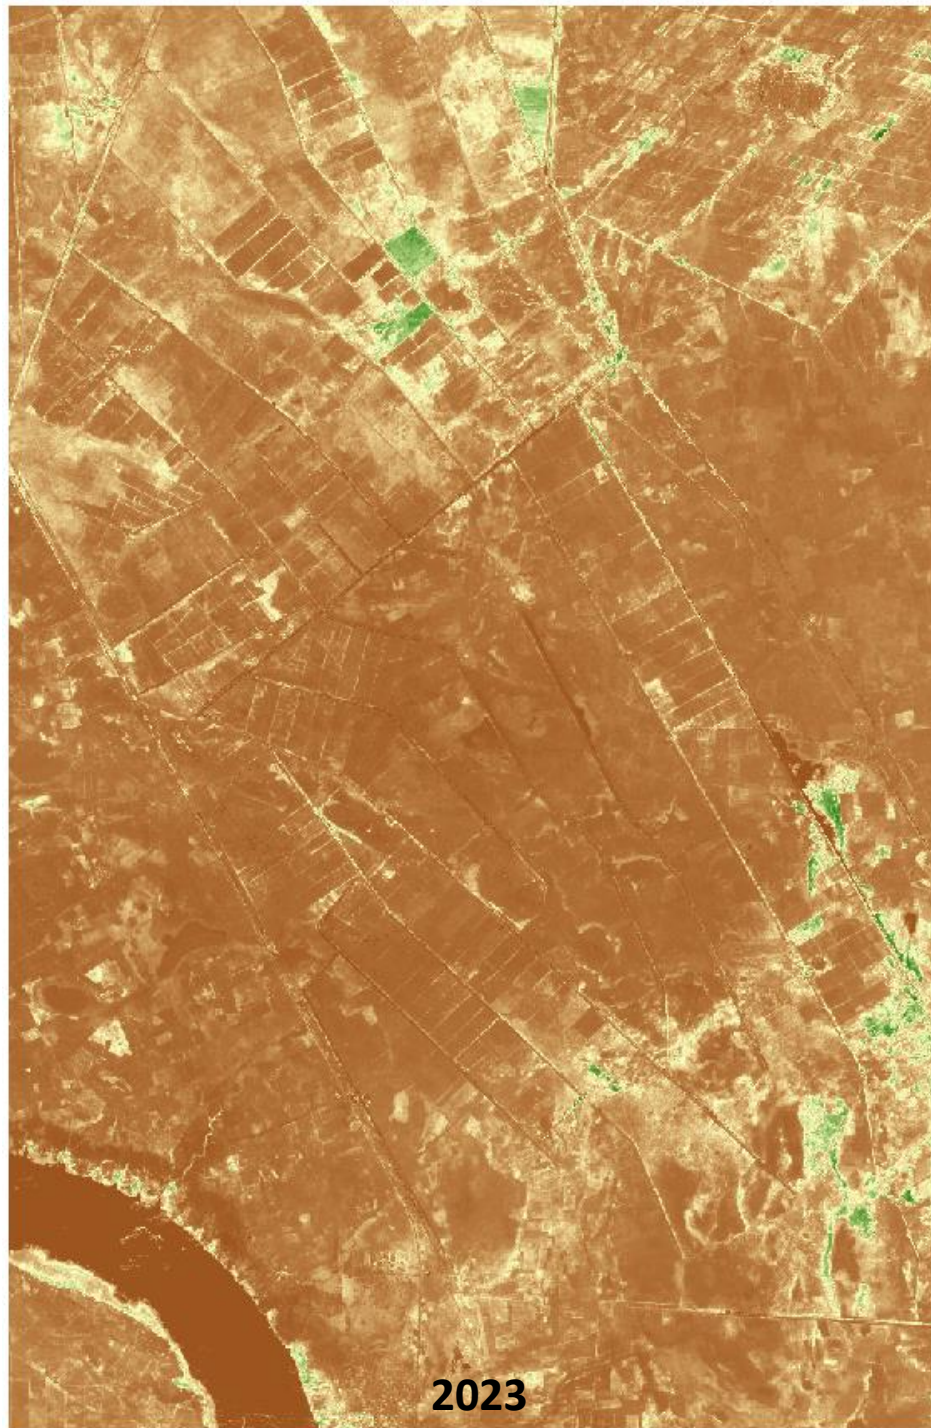

Get Value

Sentinel 2 Maximum NDVI : May 15 – June 1, 2023

Sentinel 2 Maximum NDVI : June 16 - 30, 2023

Get Value

Sentinel 2 Maximum NDVI : July 1 - 15, 2023

Get Value

Sentinel 2 Maximum NDVI : August 1 - 15, 2023

Sentinel 2 Maximum NDVI : August 16 - 25, 2023

Maximum NDVI  
Irrigation Scheme  
East of Ad Douiem

As of 25 Aug, 2023 (left)  
As of 5 Sept, 2022 (right)

Maximum NDVI  
Irrigation Scheme  
East of Al Kawah

As of 25 Aug, 2023 (left)  
As of 5 Sept, 2022 (right)

Maximum NDVI  
Irrigation Scheme  
East of Asalaya

As of 25 Aug, 2023 (left)  
As of 5 Sept, 2022 (right)

Maximum NDVI  
Irrigation Scheme  
Sifeiya West

As of 25 Aug, 2023 (left)  
As of 5 Sept, 2022 (right)

Maximum NDVI  
Irrigation Scheme  
Sifeiya Central

As of 25 Aug, 2023 (left)  
As of 5 Sept, 2022 (right)

Maximum NDVI  
Irrigation Scheme  
Sifeiya East