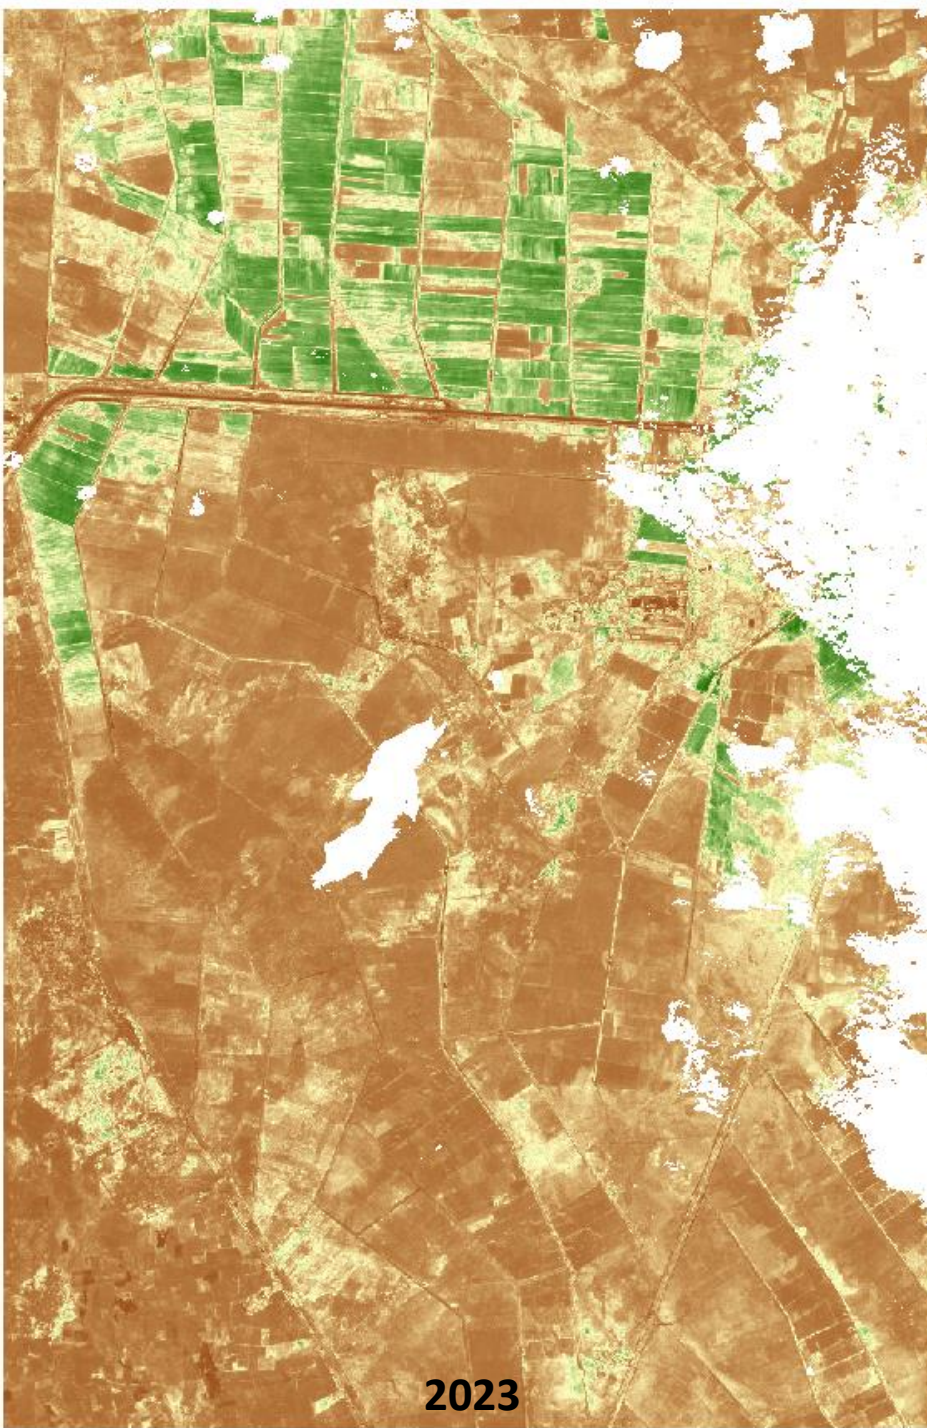

Get Value

Sentinel 2 Maximum NDVI : May 15 – June 1, 2023

Sentinel 2 Maximum NDVI : June 16 - 30, 2023

Get Value

Sentinel 2 Maximum NDVI : July 1 - 15, 2023

Get Value

Sentinel 2 Maximum NDVI : August 1 - 15, 2023

Sentinel 2 Maximum NDVI : August 16 - 25, 2023

Maximum NDVI  
Irrigation Scheme  
East of Ad Douiem

As of 25 Aug, 2023 (left)  
As of 5 Sept, 2022 (right)

Maximum NDVI  
Irrigation Scheme  
East of Al Kawah

As of 25 Aug, 2023 (left)  
As of 5 Sept, 2022 (right)

Maximum NDVI  
Irrigation Scheme  
East of Asalaya

As of 25 Aug, 2023 (left)  
As of 5 Sept, 2022 (right)

Maximum NDVI  
Irrigation Scheme  
Sifeiya West

As of 25 Aug, 2023 (left)  
As of 5 Sept, 2022 (right)

Maximum NDVI  
Irrigation Scheme  
Sifeiya Central

As of 25 Aug, 2023 (left)  
As of 5 Sept, 2022 (right)

Maximum NDVI  
Irrigation Scheme  
Sifeiya East