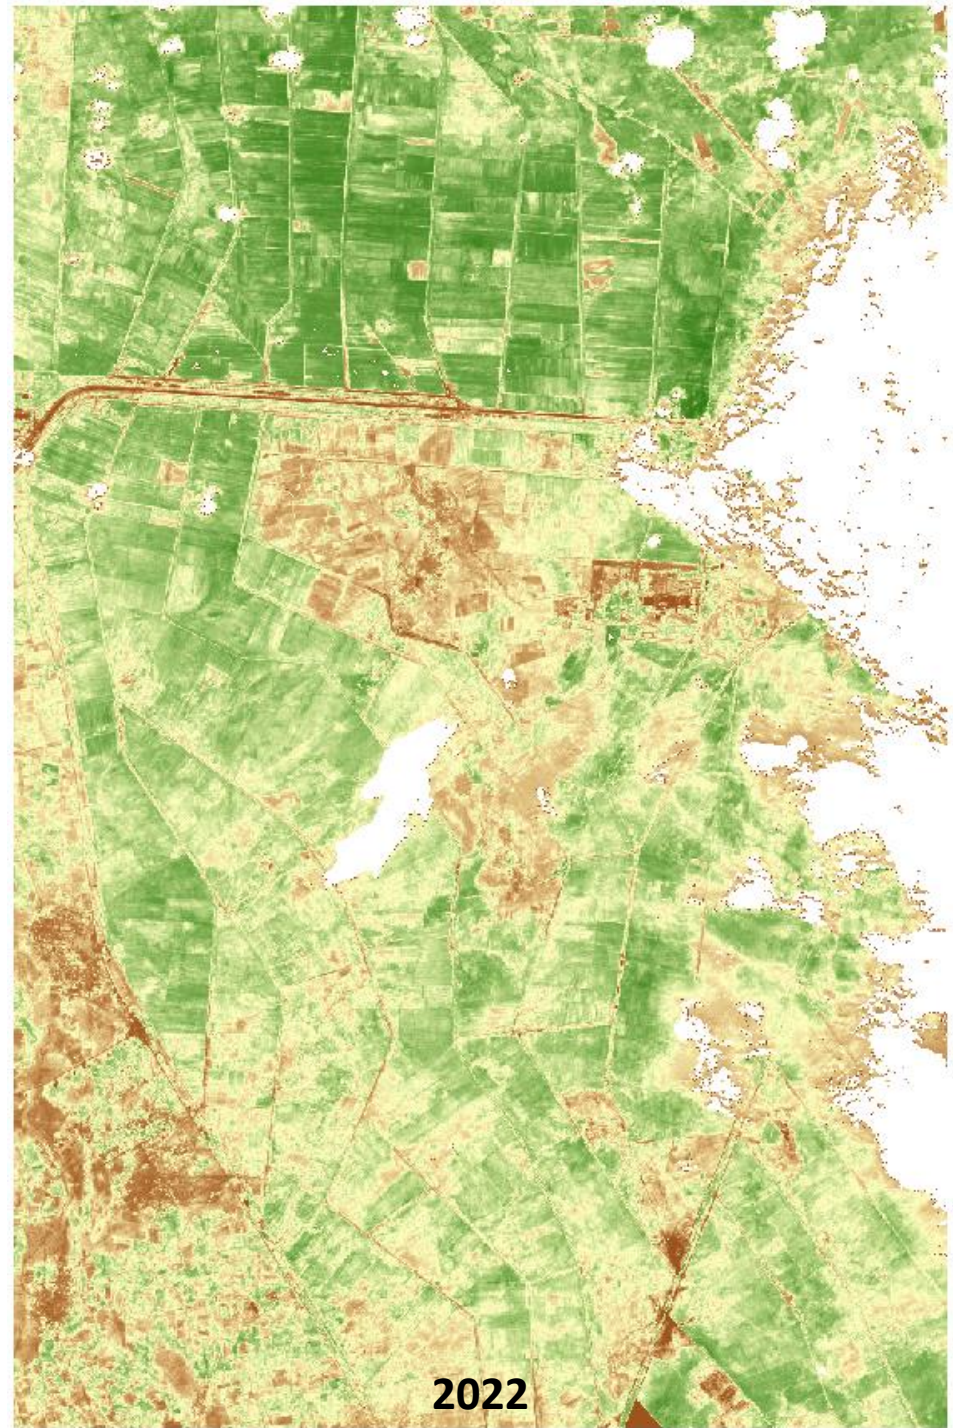

Get Value

Sentinel 2 Maximum NDVI : May 15 – June 1, 2023

Sentinel 2 Maximum NDVI : June 16 - 30, 2023

Get Value

Sentinel 2 Maximum NDVI : July 1 - 15, 2023

Get Value

Sentinel 2 Maximum NDVI : August 1 - 15, 2023

Sentinel 2 Maximum NDVI : August 16 - 25, 2023

Maximum NDVI  
Irrigation Scheme  
East of Ad Douiem

As of 25 Aug, 2023 (left)  
As of 5 Sept, 2022 (right)

Maximum NDVI  
Irrigation Scheme  
East of Al Kawah

As of 25 Aug, 2023 (left)  
As of 5 Sept, 2022 (right)

Maximum NDVI  
Irrigation Scheme  
East of Asalaya

As of 25 Aug, 2023 (left)  
As of 5 Sept, 2022 (right)

Maximum NDVI  
Irrigation Scheme  
Sifeiya West