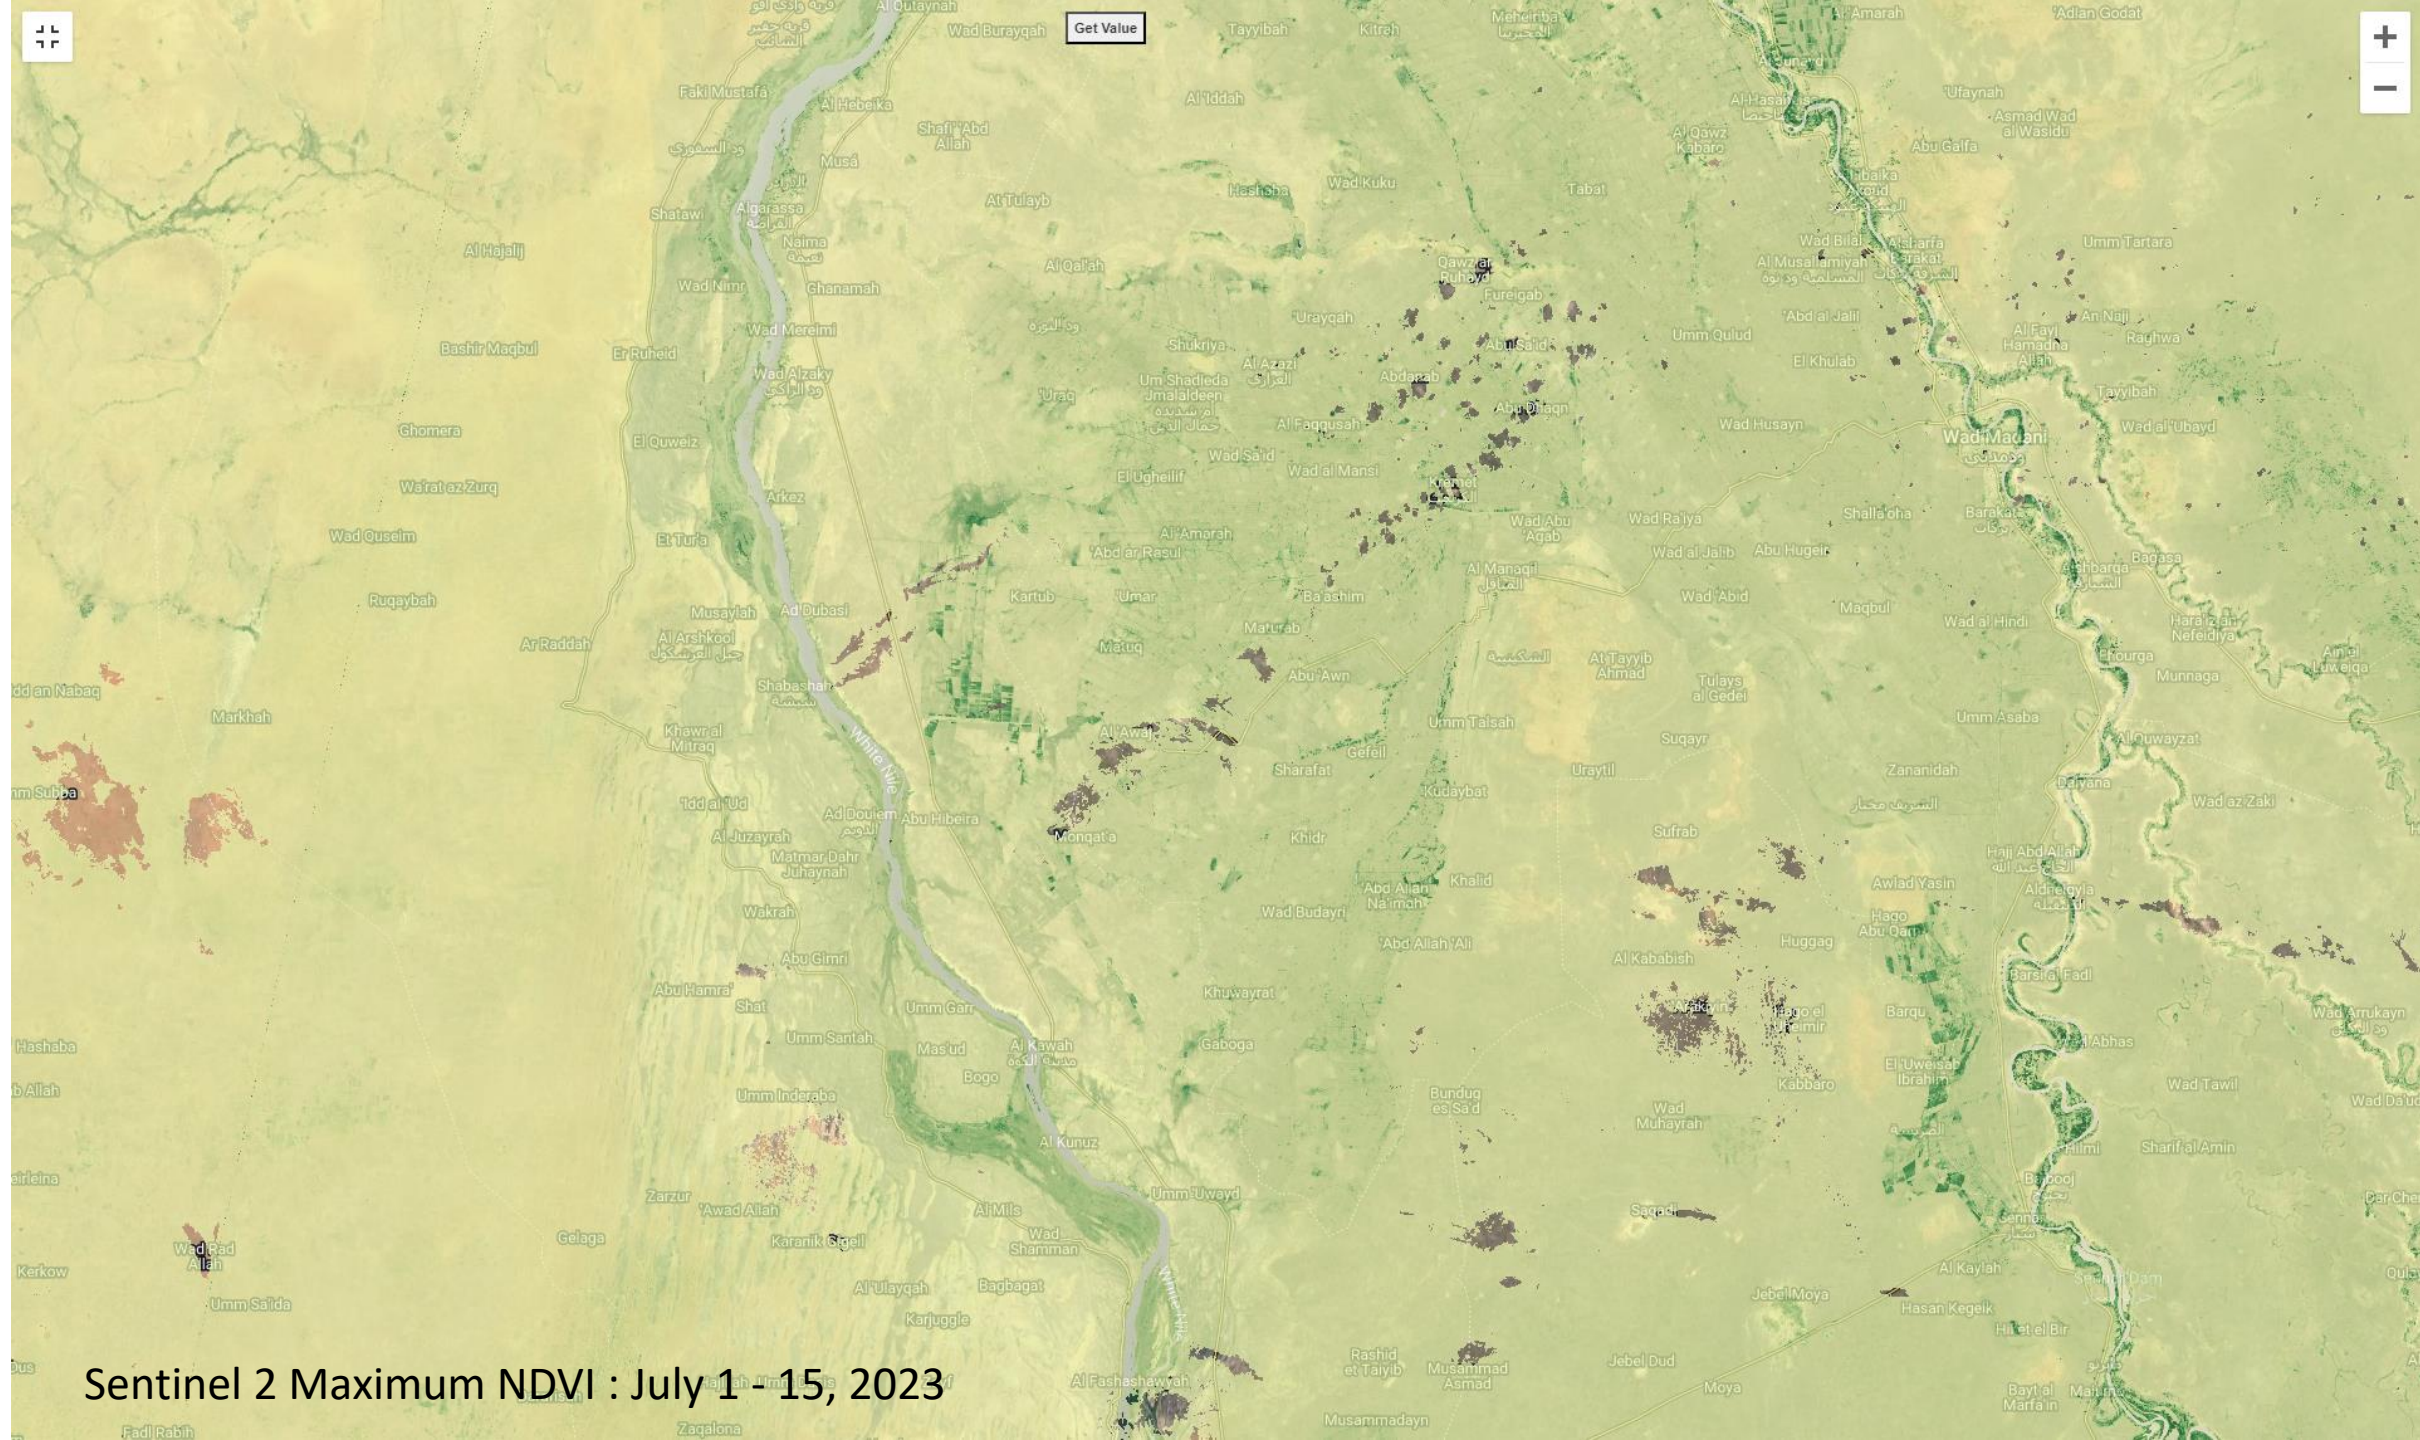

Get Value

Sentinel 2 Maximum NDVI : May 15 – June 1, 2023

Sentinel 2 Maximum NDVI : June 16 - 30, 2023

Get Value

Sentinel 2 Maximum NDVI : July 1 - 15, 2023

Get Value

Sentinel 2 Maximum NDVI : August 1 - 15, 2023

Sentinel 2 Maximum NDVI : August 16 - 25, 2023

Maximum NDVI  
Irrigation Scheme  
East of Ad Douiem

As of 25 Aug, 2023 (left)  
As of 5 Sept, 2022 (right)

Maximum NDVI  
Irrigation Scheme  
East of Al Kawah

As of 25 Aug, 2023 (left)  
As of 5 Sept, 2022 (right)

Maximum NDVI  
Irrigation Scheme  
East of Asalaya

As of 25 Aug, 2023 (left)  
As of 5 Sept, 2022 (right)

Maximum NDVI  
Irrigation Scheme  
Sifeiya West

As of 25 Aug, 2023 (left)  
As of 5 Sept, 2022 (right)

Maximum NDVI  
Irrigation Scheme  
Sifeiya Central

As of 25 Aug, 2023 (left)  
As of 5 Sept, 2022 (right)

Maximum NDVI  
Irrigation Scheme  
Sifeiya East