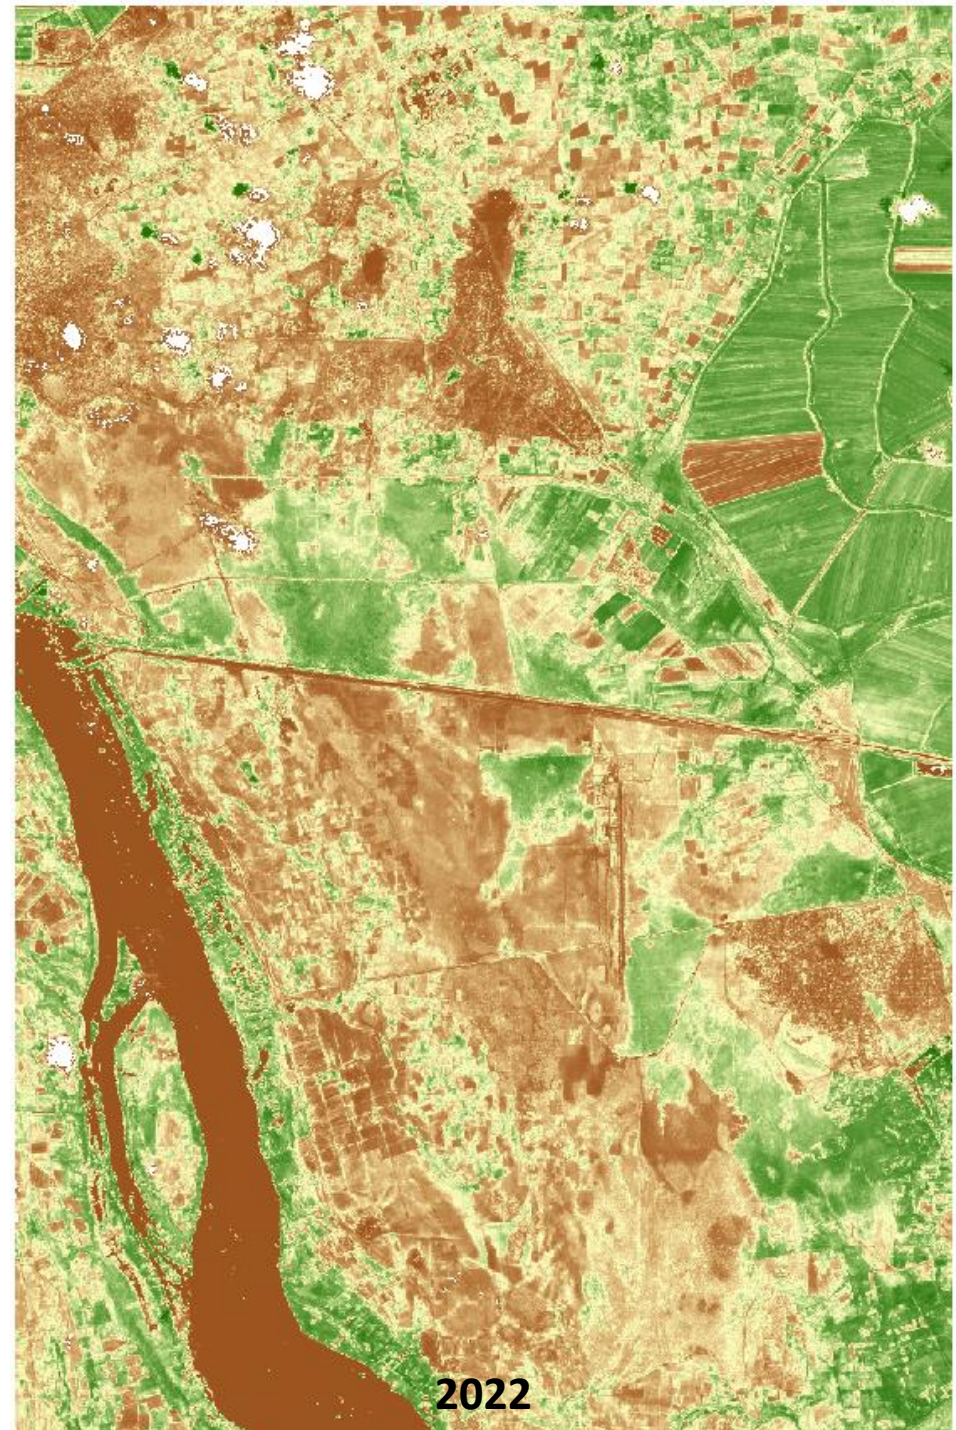

Get Value

Sentinel 2 Maximum NDVI : May 15 – June 1, 2023

Sentinel 2 Maximum NDVI : June 16 - 30, 2023

Get Value

Sentinel 2 Maximum NDVI : July 1 - 15, 2023

Get Value

Sentinel 2 Maximum NDVI : August 1 - 15, 2023

Sentinel 2 Maximum NDVI : August 16 - 25, 2023

Maximum NDVI  
Irrigation Scheme  
East of Ad Douiem

As of 25 Aug, 2023 (left)  
As of 5 Sept, 2022 (right)

Maximum NDVI  
Irrigation Scheme  
East of Al Kawah

As of 25 Aug, 2023 (left)  
As of 5 Sept, 2022 (right)

Maximum NDVI  
Irrigation Scheme  
East of Asalaya

As of 25 Aug, 2023 (left)  
As of 5 Sept, 2022 (right)

Maximum NDVI  
Irrigation Scheme  
Sifeiya West

As of 25 Aug, 2023 (left)  
As of 5 Sept, 2022 (right)

Maximum NDVI  
Irrigation Scheme  
Sifeiya Central

As of 25 Aug, 2023 (left)  
As of 5 Sept, 2022 (right)

Maximum NDVI  
Irrigation Scheme  
Sifeiya East