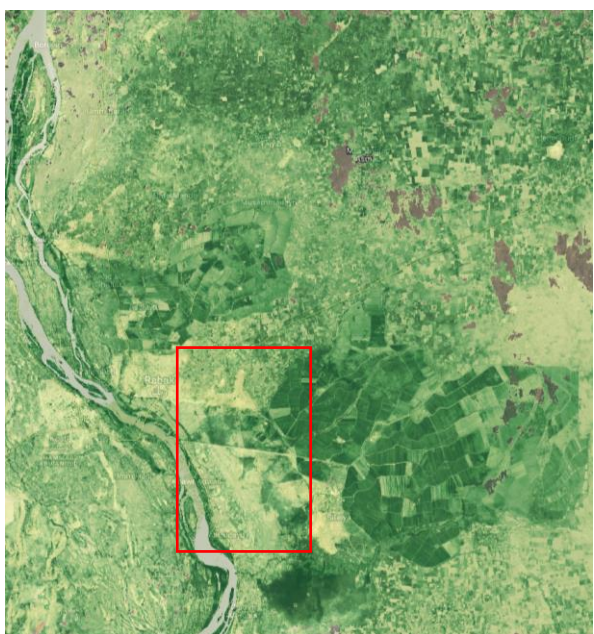

Sentinel 2 Maximum NDVI : August 16 - 25, 2023

Maximum NDVI  
Irrigation Scheme  
East of Ad Douiem

As of 25 Aug, 2023 (left)  
As of 5 Sept, 2022 (right)

Maximum NDVI  
Irrigation Scheme  
East of Al Kawah

As of 25 Aug, 2023 (left)  
As of 5 Sept, 2022 (right)

Maximum NDVI  
Irrigation Scheme  
East of Asalaya

As of 25 Aug, 2023 (left)  
As of 5 Sept, 2022 (right)

Maximum NDVI  
Irrigation Scheme  
Sifeiya West

As of 25 Aug, 2023 (left)  
As of 5 Sept, 2022 (right)

Maximum NDVI  
Irrigation Scheme  
Sifeiya Central

As of 25 Aug, 2023 (left)  
As of 5 Sept, 2022 (right)

Maximum NDVI  
Irrigation Scheme  
Sifeiya East