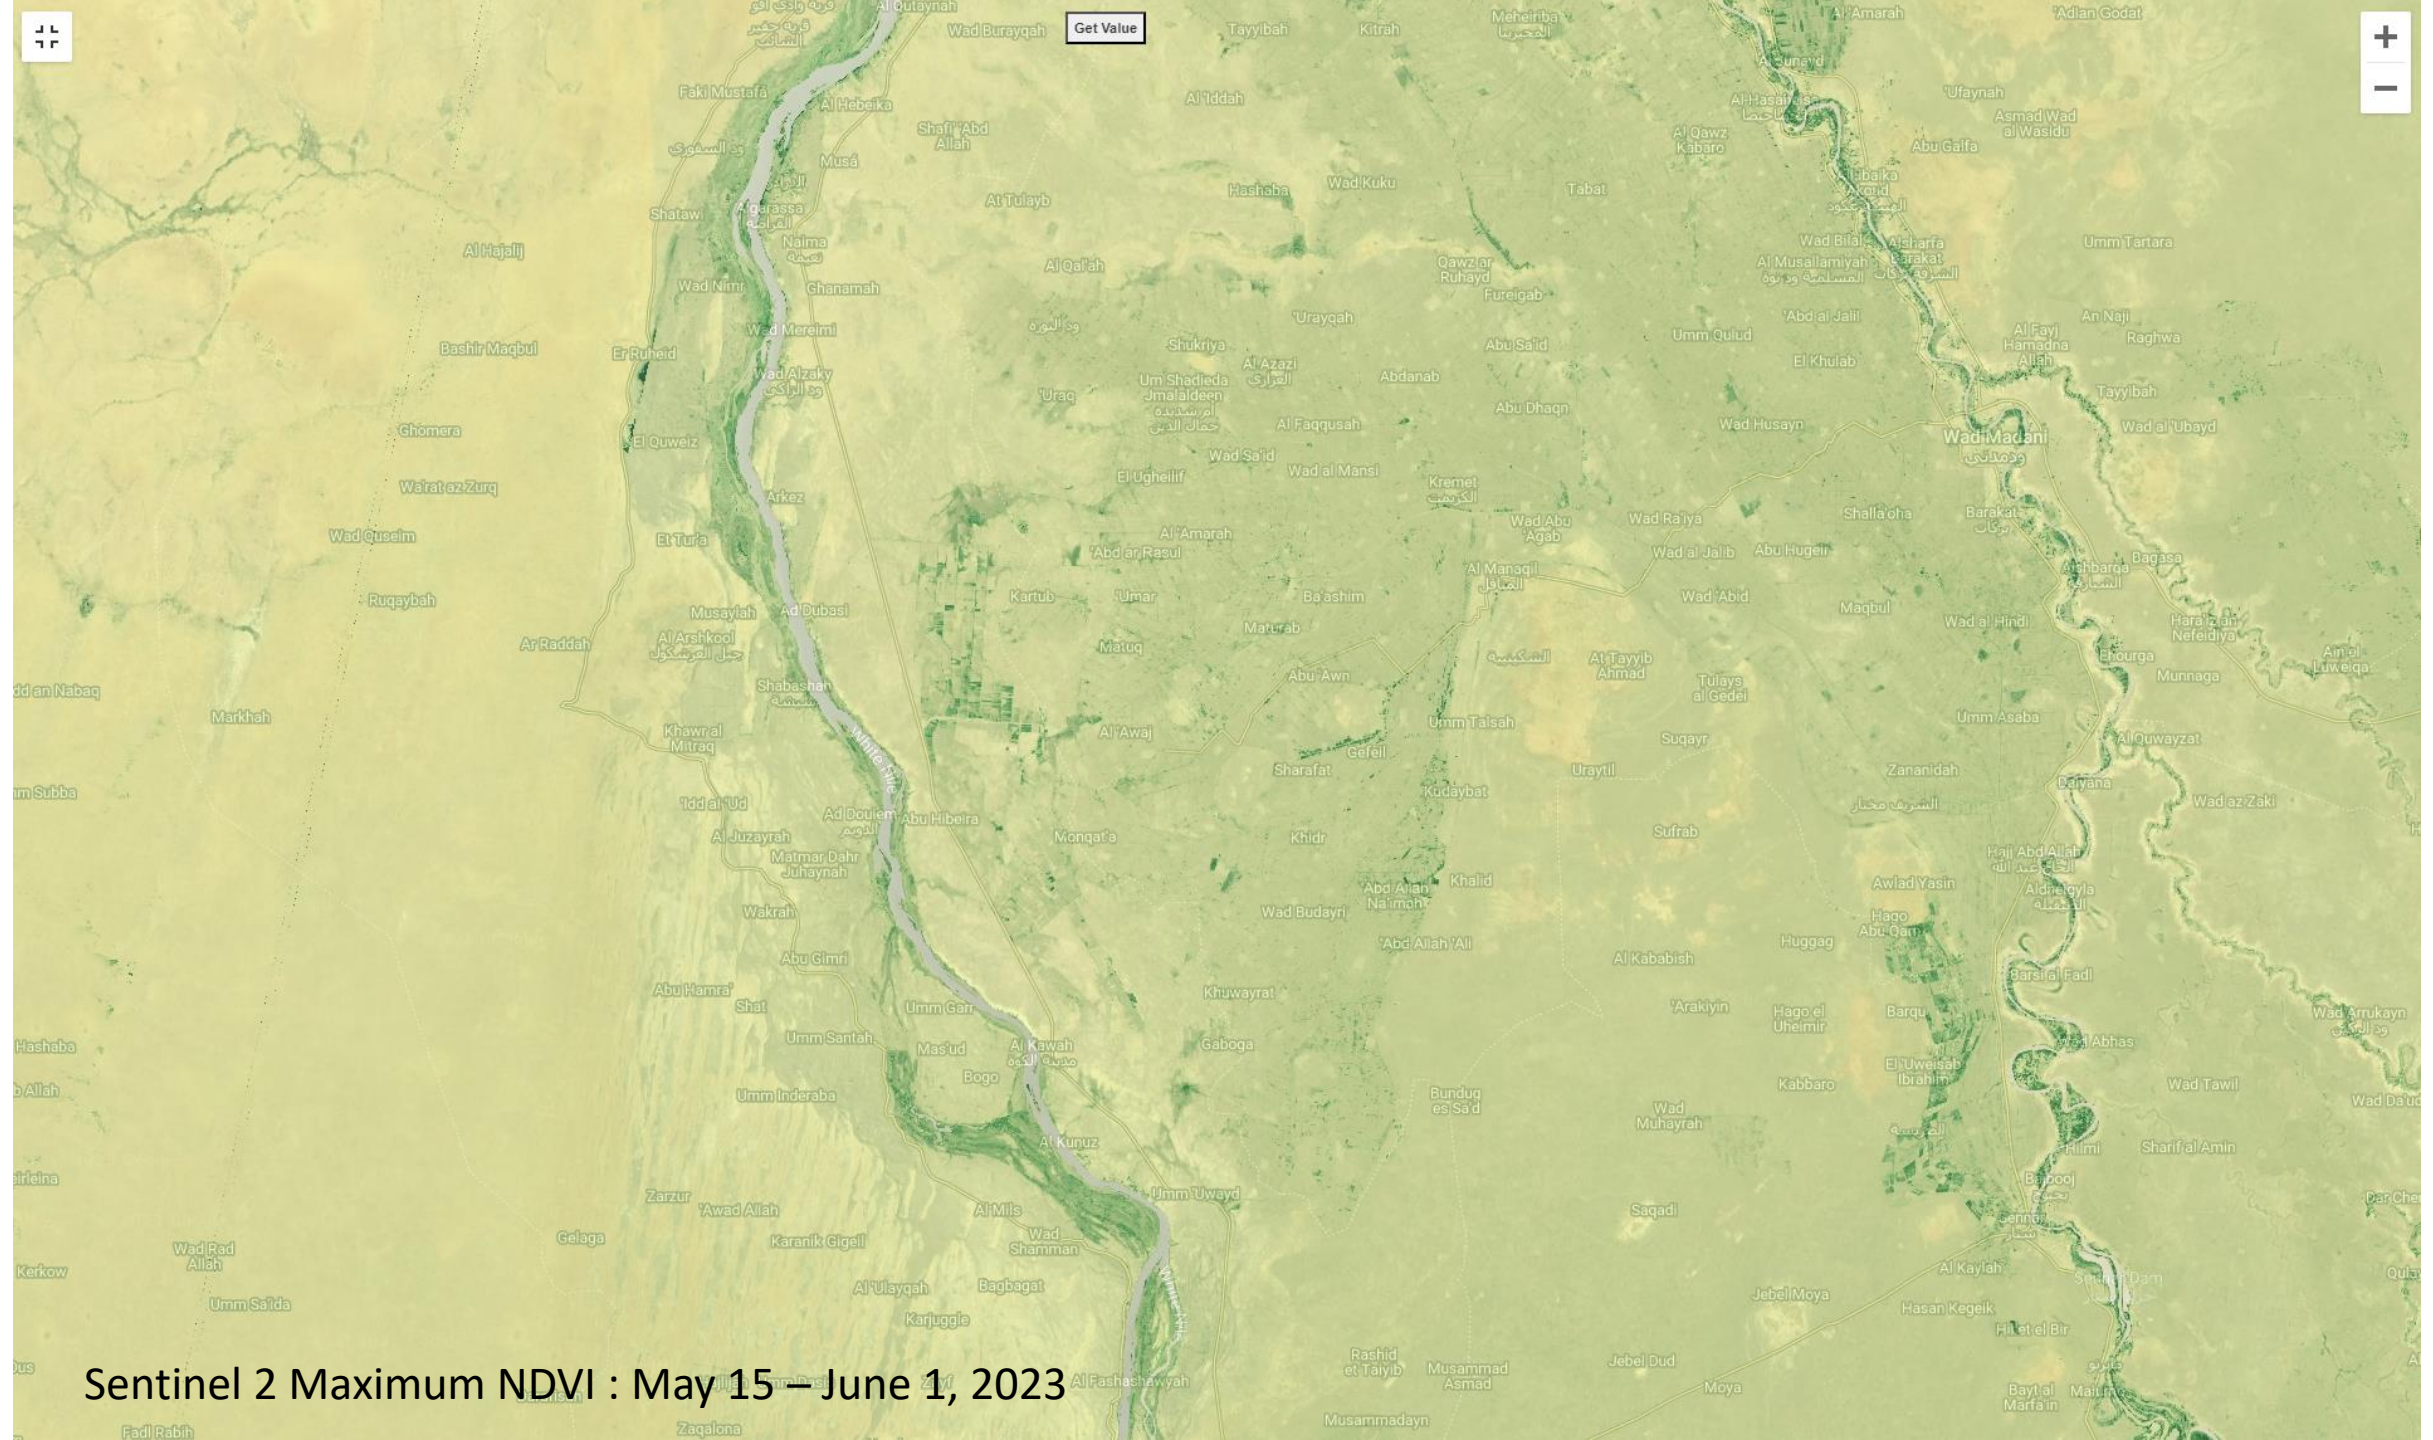

Get Value

Sentinel 2 Maximum NDVI : May 15 – June 1, 2023

Sentinel 2 Maximum NDVI : June 16 - 30, 2023

Get Value

Sentinel 2 Maximum NDVI : July 1 - 15, 2023

Get Value

Sentinel 2 Maximum NDVI : August 1 - 15, 2023

Sentinel 2 Maximum NDVI : August 16 - 25, 2023

Maximum NDVI  
Irrigation Scheme  
East of Ad Douiem

As of 25 Aug, 2023 (left)  
As of 5 Sept, 2022 (right)

Maximum NDVI  
Irrigation Scheme  
East of Al Kawah

As of 25 Aug, 2023 (left)  
As of 5 Sept, 2022 (right)

Maximum NDVI  
Irrigation Scheme  
East of Asalaya

As of 25 Aug, 2023 (left)  
As of 5 Sept, 2022 (right)

Maximum NDVI  
Irrigation Scheme  
Sifeiya West

As of 25 Aug, 2023 (left)  
As of 5 Sept, 2022 (right)

Maximum NDVI  
Irrigation Scheme  
Sifeiya Central

As of 25 Aug, 2023 (left)  
As of 5 Sept, 2022 (right)

Maximum NDVI  
Irrigation Scheme  
Sifeiya East