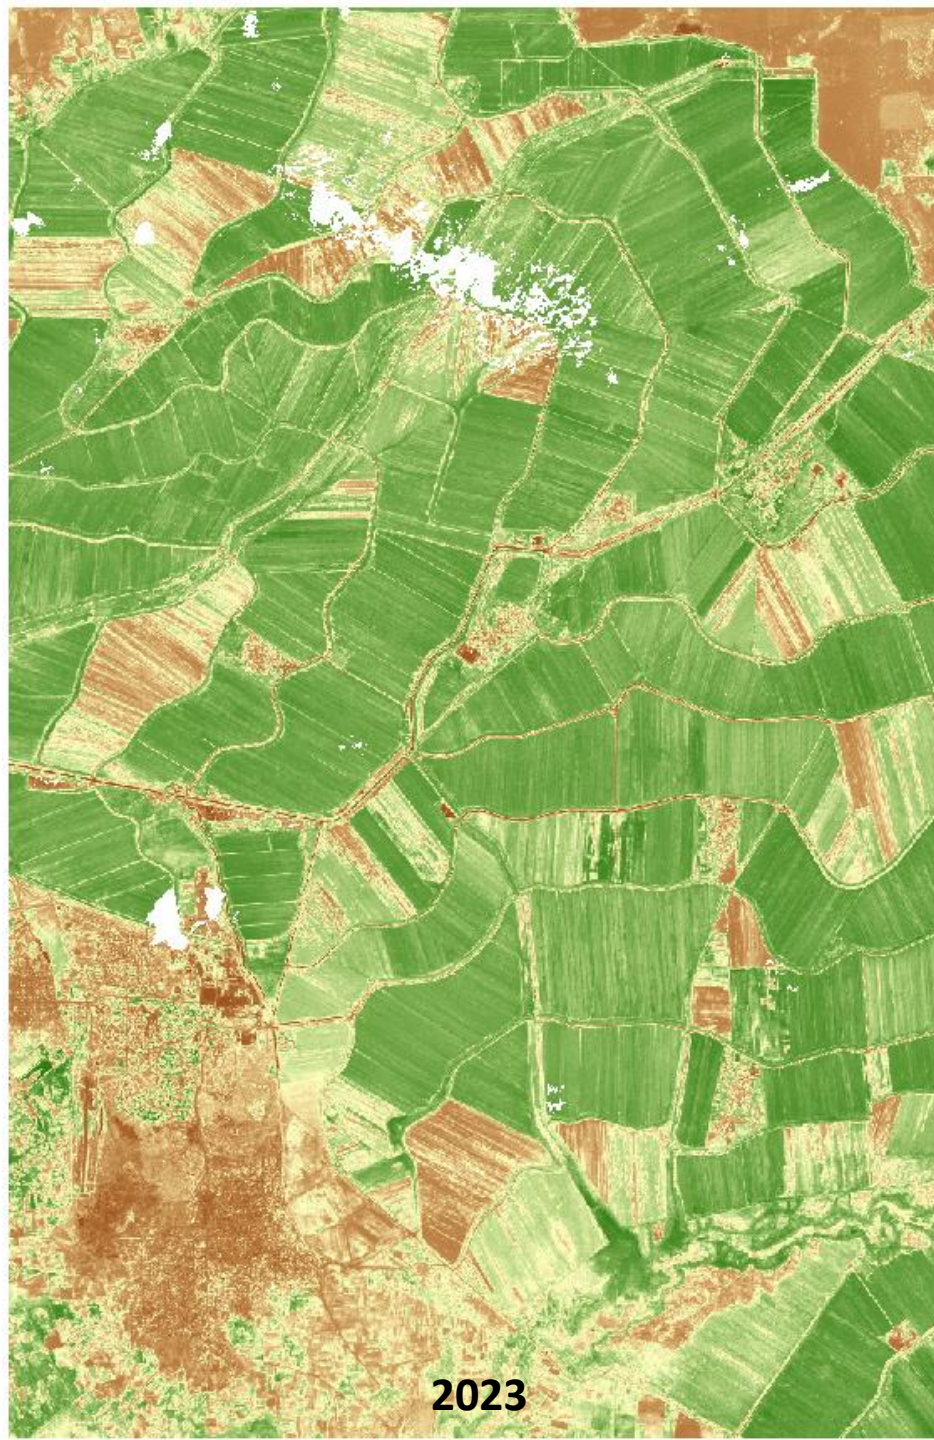

Get Value

Sentinel 2 Maximum NDVI : May 15 – June 1, 2023

Sentinel 2 Maximum NDVI : June 16 - 30, 2023

Get Value

Sentinel 2 Maximum NDVI : July 1 - 15, 2023

Get Value

Sentinel 2 Maximum NDVI : August 1 - 15, 2023

Sentinel 2 Maximum NDVI : August 16 - 25, 2023

Maximum NDVI  
Irrigation Scheme  
East of Ad Douiem

As of 25 Aug, 2023 (left)  
As of 5 Sept, 2022 (right)

Maximum NDVI  
Irrigation Scheme  
East of Al Kawah

As of 25 Aug, 2023 (left)  
As of 5 Sept, 2022 (right)

Maximum NDVI  
Irrigation Scheme  
East of Asalaya

As of 25 Aug, 2023 (left)  
As of 5 Sept, 2022 (right)

Maximum NDVI  
Irrigation Scheme  
Sifeiya West

As of 25 Aug, 2023 (left)  
As of 5 Sept, 2022 (right)

Maximum NDVI  
Irrigation Scheme  
Sifeiya Central

As of 25 Aug, 2023 (left)  
As of 5 Sept, 2022 (right)

Maximum NDVI  
Irrigation Scheme  
Sifeiya East