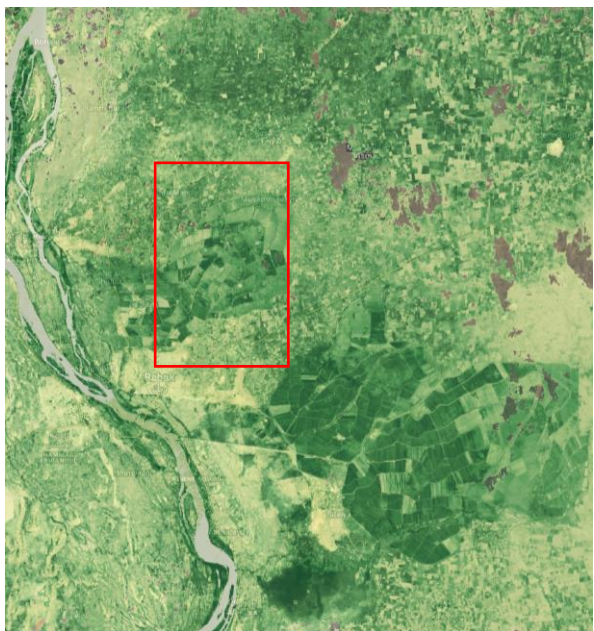

Sentinel 2 Maximum NDVI : August 16 - 25, 2023

Maximum NDVI  
Irrigation Scheme  
East of Ad Douiem

As of 25 Aug, 2023 (left)  
As of 5 Sept, 2022 (right)

Maximum NDVI  
Irrigation Scheme  
East of Al Kawah

As of 25 Aug, 2023 (left)  
As of 5 Sept, 2022 (right)

Maximum NDVI  
Irrigation Scheme  
East of Asalaya

As of 25 Aug, 2023 (left)  
As of 5 Sept, 2022 (right)

Maximum NDVI  
Irrigation Scheme  
Sifeiya West