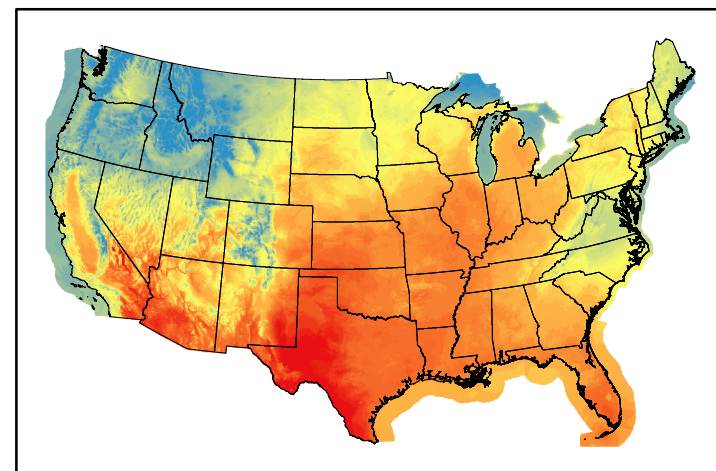

Dry Bulb Temp
temp20240519.bil