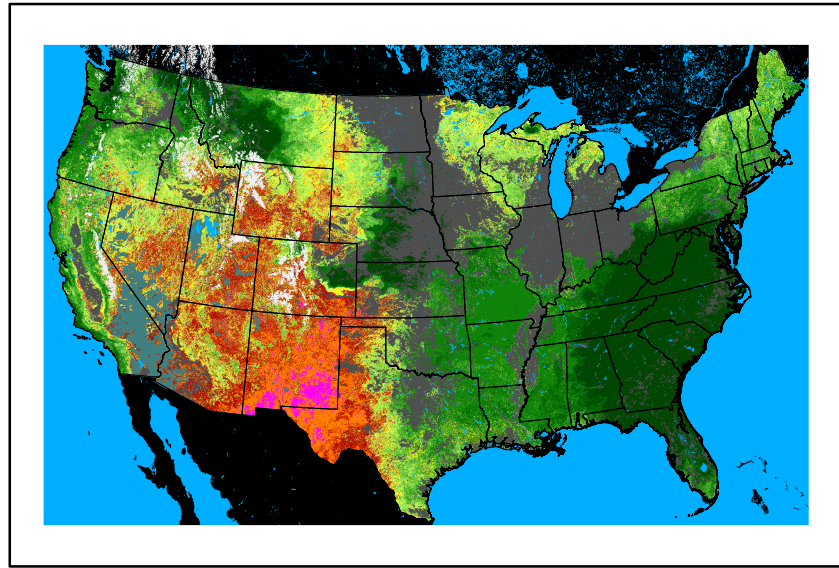

Dry Bulb Temp
temp20240518.bil

Wind Speed
wspd20240518.bil

Precipitation
p24m_2024051700f048.bil

Greenness
us24_127133wk_greenness.img

WFPI & Meteorological Inputs

Day 3

2024-05-19

Computed on 2024-05-17