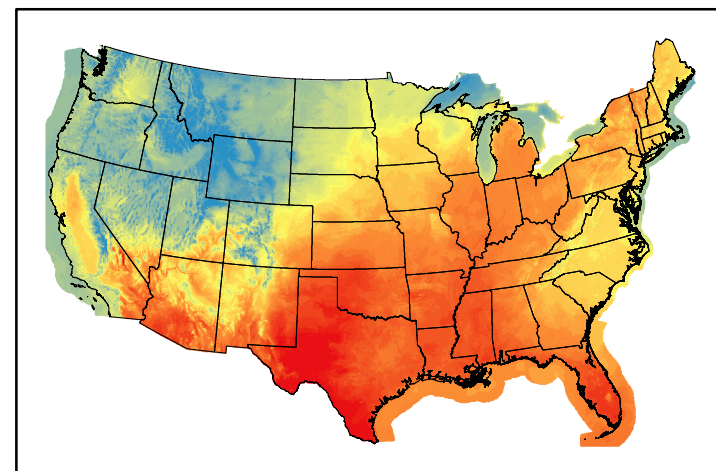

Dry Bulb Temp
temp20240520.bil