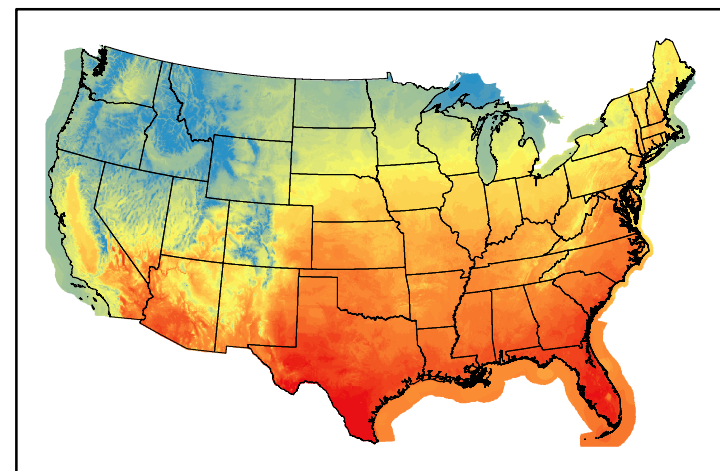

10hr Fuel Moisture
mc10240522.bil

Dry Bulb Temp
temp20240522.bil

Wind Speed
wspd20240522.bil

Precipitation
p24m_2024051700f144.bil

Greenness
us24_127133wk_greenness.img

WFPI & Meteorological Inputs

Day 7

2024-05-23

Computed on 2024-05-17

WFPI
fp240523.bil

10hr Fuel Moisture
mc10240523.bil

Dry Bulb Temp
temp20240523.bil

Wind Speed
wspd20240523.bil

Precipitation
p24m_2024051700f168.bil

Greenness
us24_127133wk_greenness.img