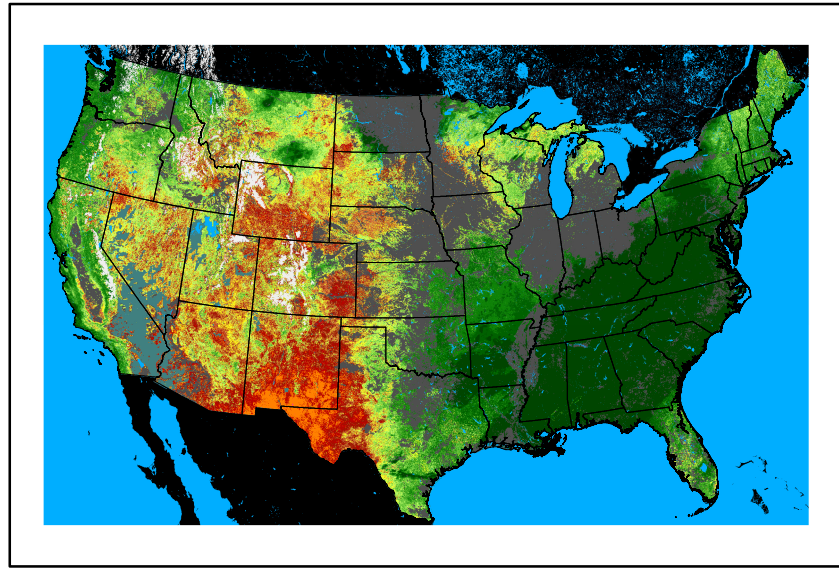

Precipitation
p24m_2024051700f024.bil

Greenness
us24_127133wk_greenness.img

WFPI & Meteorological Inputs

Day 2

2024-05-18

Computed on 2024-05-17

WFPI
fp240518.bil

10hr Fuel Moisture
mc10240518.bil