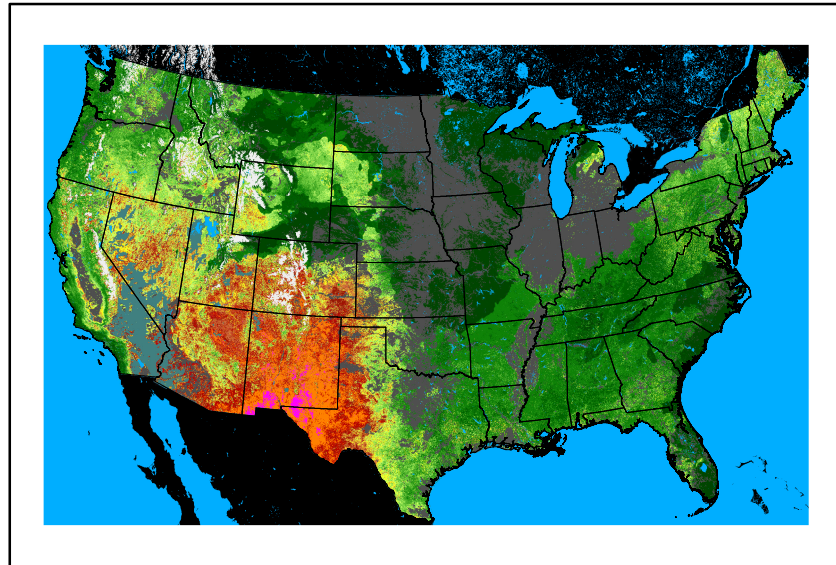

WFPI & Meteorological Inputs

Day 4

2024-05-20

Computed on 2024-05-17

WFPI
fp240520.bil