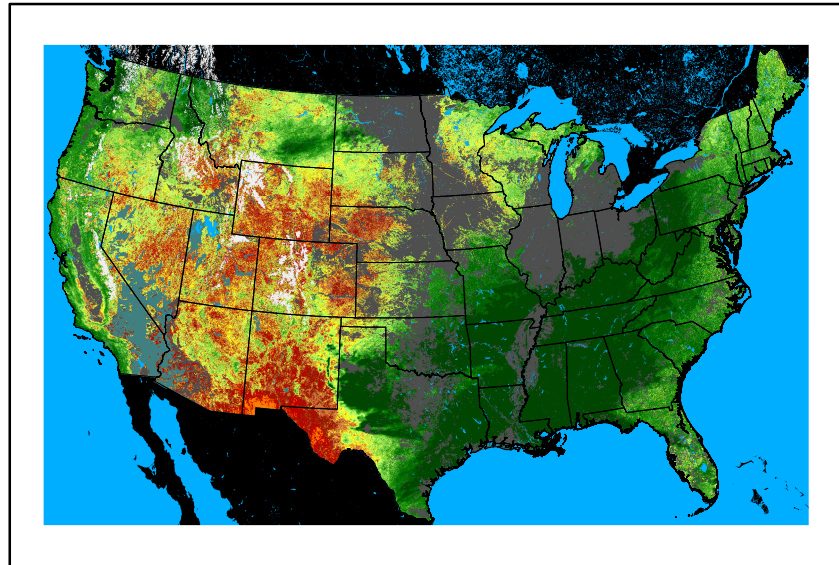

WFPI & Meteorological Inputs

Day 1

2024-05-17

Computed on 2024-05-17

WFPI
fp240517.bil

10hr Fuel Moisture
mc10240517.bil

Dry Bulb Temp
temp20240517.bil

Wind Speed
wspd20240517.bil