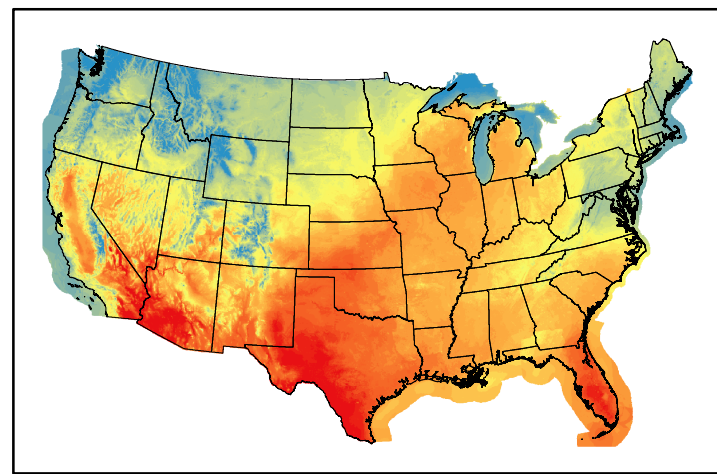

Precipitation
p24m_2024051700f024.bil

Greenness
us24_127133wk_greenness.img

WFPI & Meteorological Inputs

Day 2

2024-05-18

Computed on 2024-05-17

WFPI
fp240518.bil

10hr Fuel Moisture
mc10240518.bil