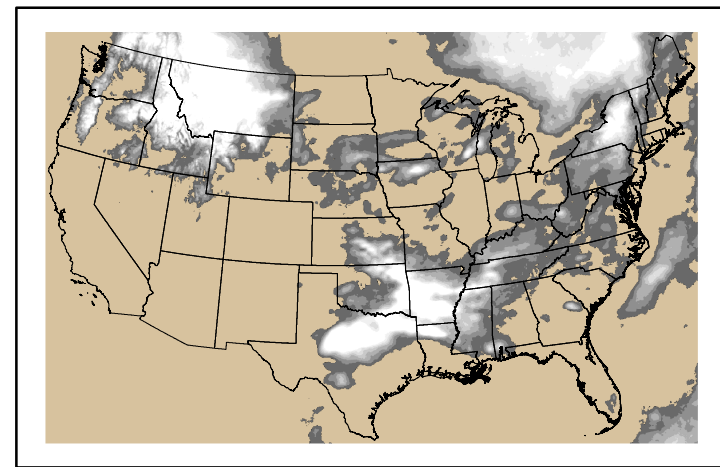

Computed on 2024-05-17

WFPI
fp240523.bil

10hr Fuel Moisture
mc10240523.bil

Dry Bulb Temp
temp20240523.bil

Wind Speed
wspd20240523.bil

Precipitation
p24m_2024051700f168.bil

Greenness
us24_127133wk_greenness.img