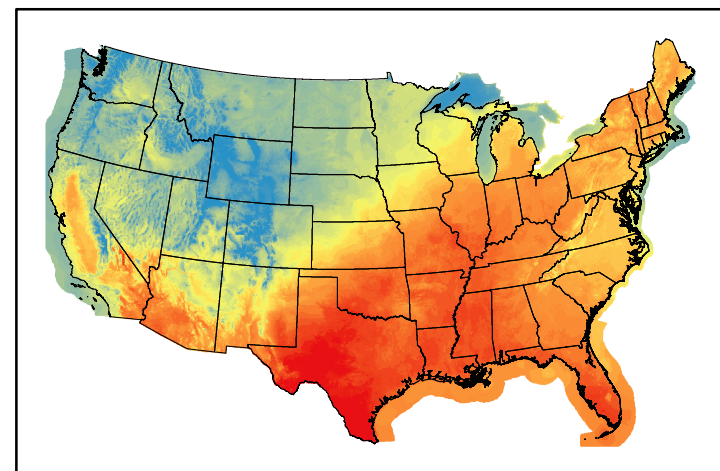

Greenness
us24_127133wk_greenness.img

WFPI & Meteorological Inputs

Day 5

2024-05-21

Computed on 2024-05-17

WFPI
fp240521.bil

10hr Fuel Moisture
mc10240521.bil

Dry Bulb Temp
temp20240521.bil