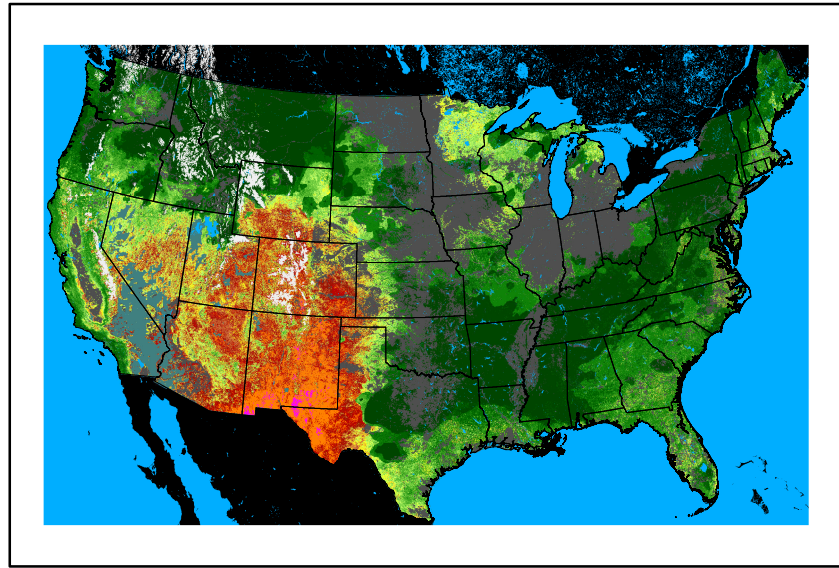

WFPI & Meteorological Inputs

Day 7

2024-05-23

Computed on 2024-05-17

WFPI
fp240523.bil