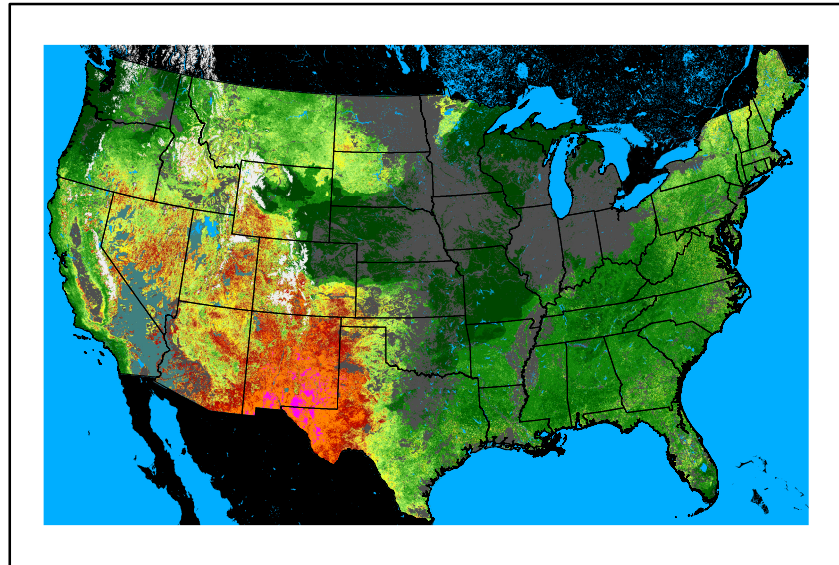

Greenness
us24_127133wk_greenness.img

WFPI & Meteorological Inputs

Day 5

2024-05-21

Computed on 2024-05-17

WFPI
fp240521.bil

10hr Fuel Moisture
mc10240521.bil

Dry Bulb Temp
temp20240521.bil