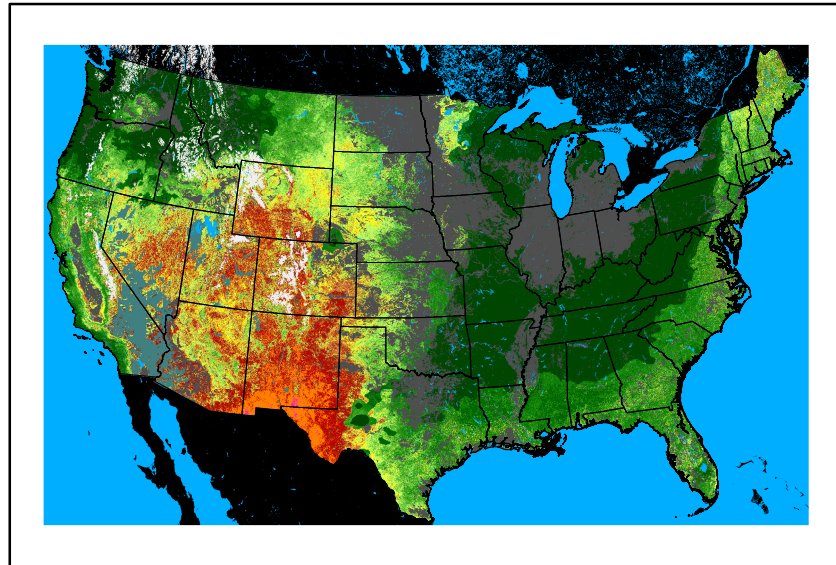

Wind Speed
wspd20240521.bil

Precipitation
p24m_2024051700f120.bil

Greenness
us24_127133wk_greenness.img

WFPI & Meteorological Inputs

Day 6

2024-05-22

Computed on 2024-05-17

WFPI
fp240522.bil