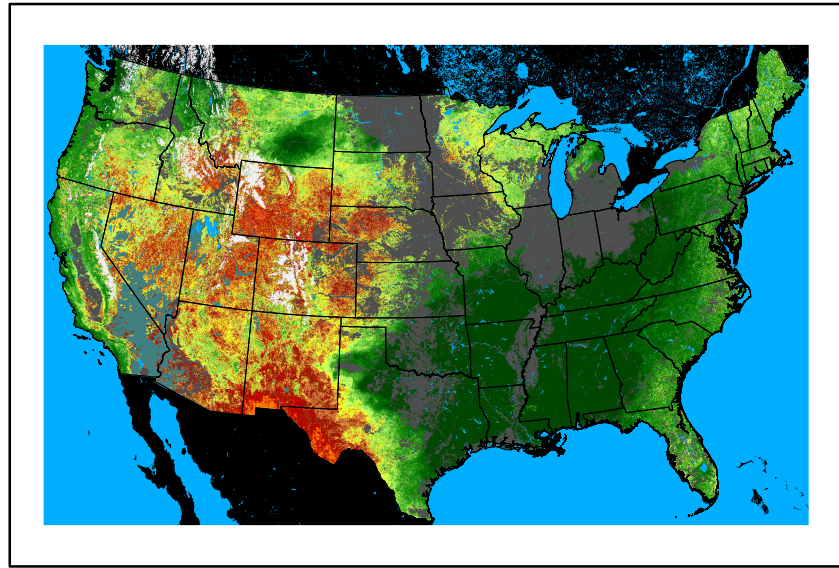

Precipitation
p24m_2024051600f024.bil

Greenness
us24_127133wk_greenness.img

WFPI & Meteorological Inputs

Day 2

2024-05-17

Computed on 2024-05-16

WFPI
fp240517.bil

10hr Fuel Moisture
mc10240517.bil