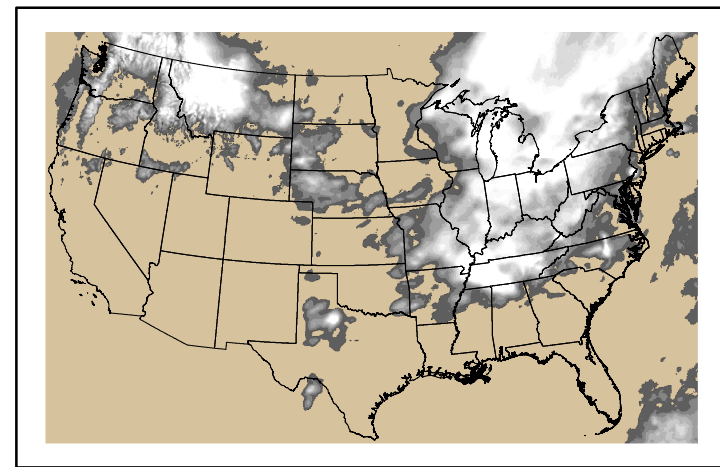

Computed on 2024-05-16

WFPI
fp240522.bil

10hr Fuel Moisture
mc10240522.bil

Dry Bulb Temp
temp20240522.bil

Wind Speed
wspd20240522.bil

Precipitation
p24m_2024051600f168.bil

Greenness
us24_127133wk_greenness.img