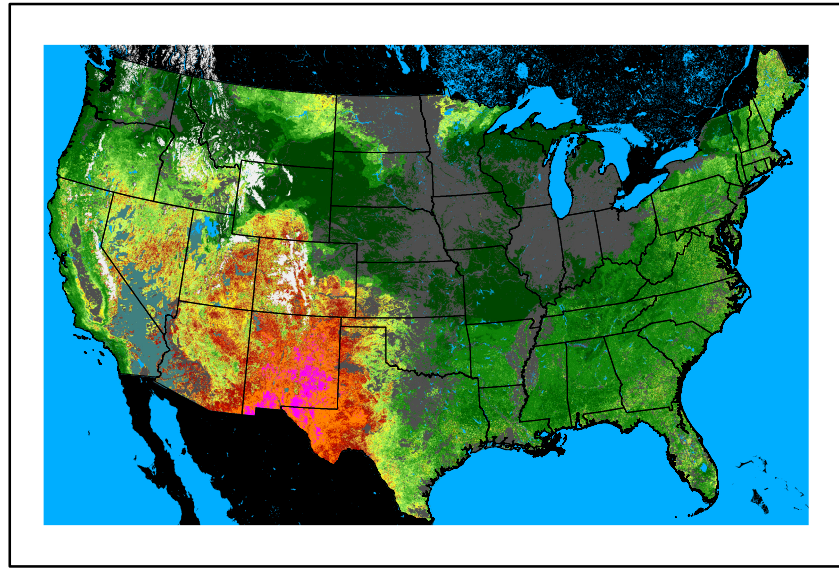

Wind Speed
wspd20240520.bil

Precipitation
p24m_2024051600f120.bil

Greenness
us24_127133wk_greenness.img

WFPI & Meteorological Inputs

Day 6

2024-05-21

Computed on 2024-05-16

WFPI
fp240521.bil