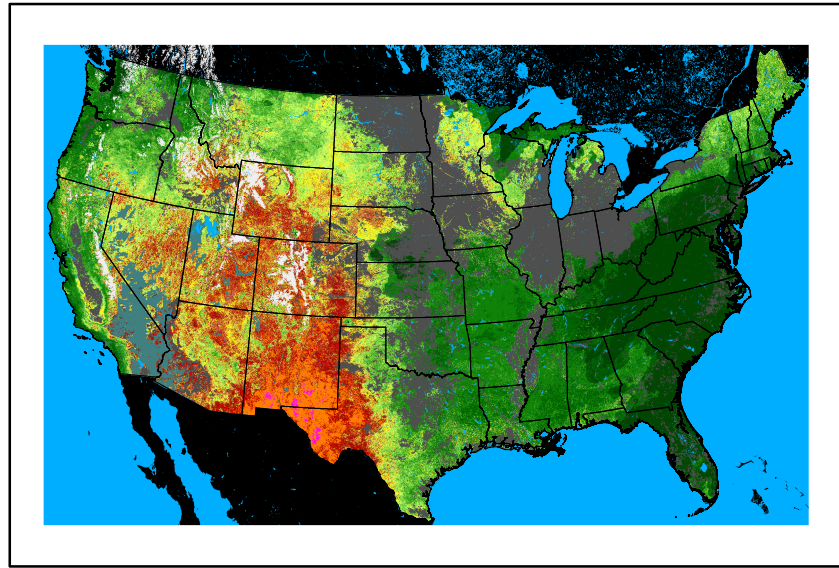

WFPI & Meteorological Inputs

Day 4

2024-05-19

Computed on 2024-05-16

WFPI
fp240519.bil