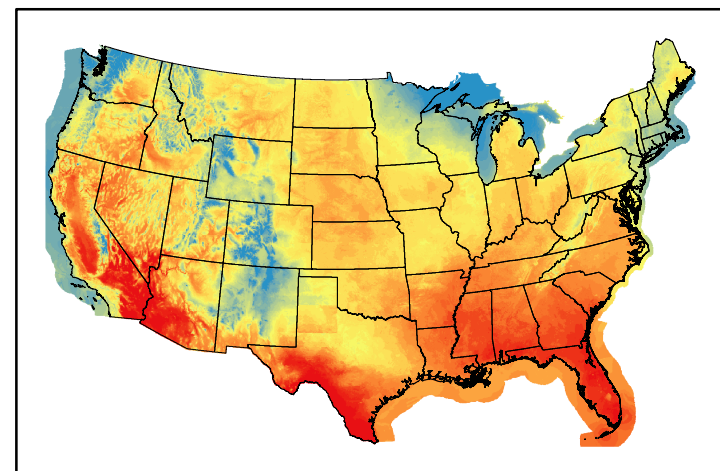

Dry Bulb Temp
temp20240516.bil