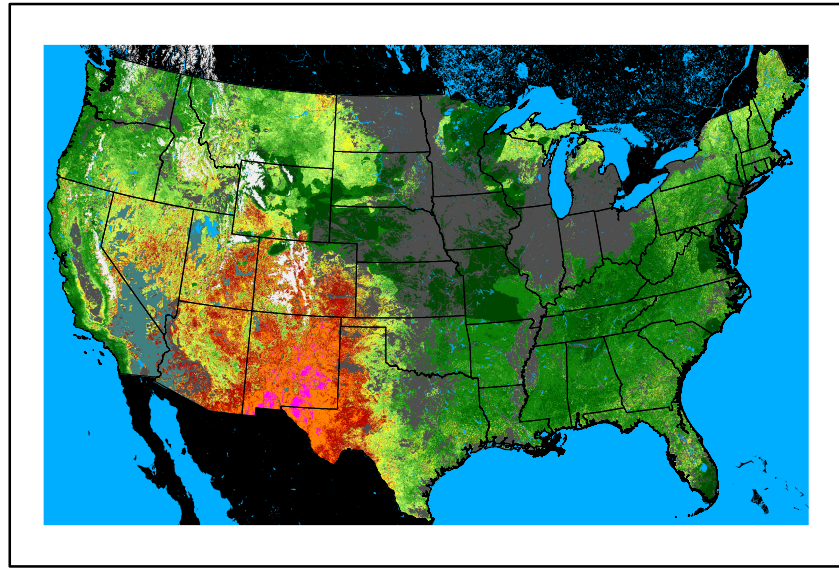

Greenness
us24_127133wk_greenness.img

WFPI & Meteorological Inputs

Day 5

2024-05-20

Computed on 2024-05-16

WFPI
fp240520.bil

10hr Fuel Moisture
mc10240520.bil

Dry Bulb Temp
temp20240520.bil