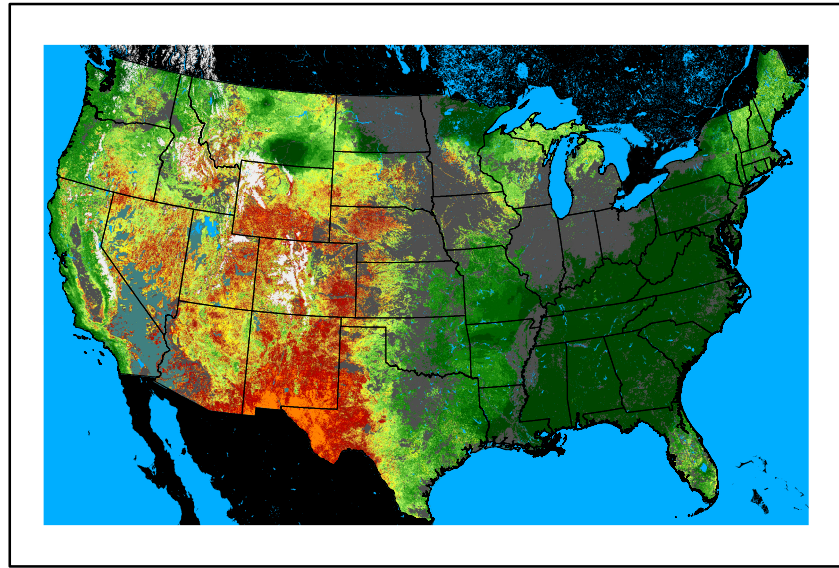

Dry Bulb Temp
temp20240517.bil

Wind Speed
wspd20240517.bil

Precipitation
p24m_2024051600f048.bil

Greenness
us24_127133wk_greenness.img

WFPI & Meteorological Inputs

Day 3

2024-05-18

Computed on 2024-05-16