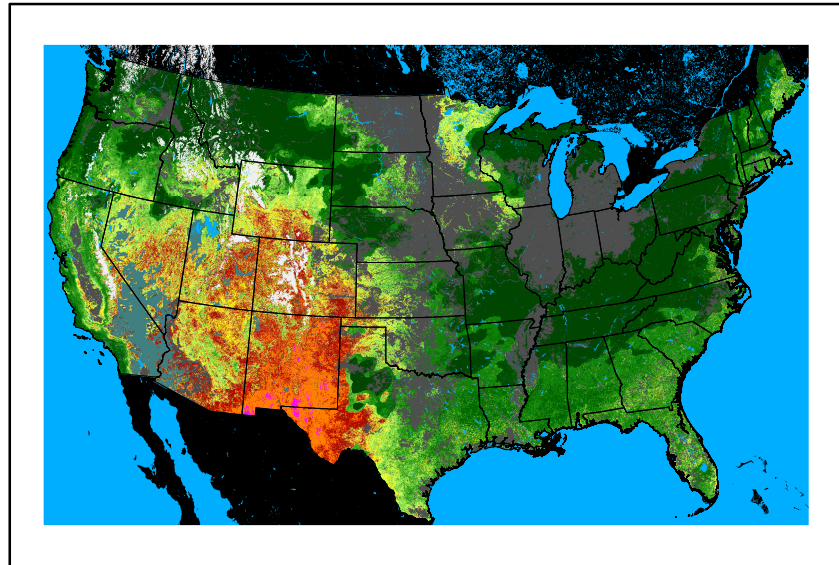

WFPI & Meteorological Inputs

Day 7

2024-05-22

Computed on 2024-05-16

WFPI
fp240522.bil