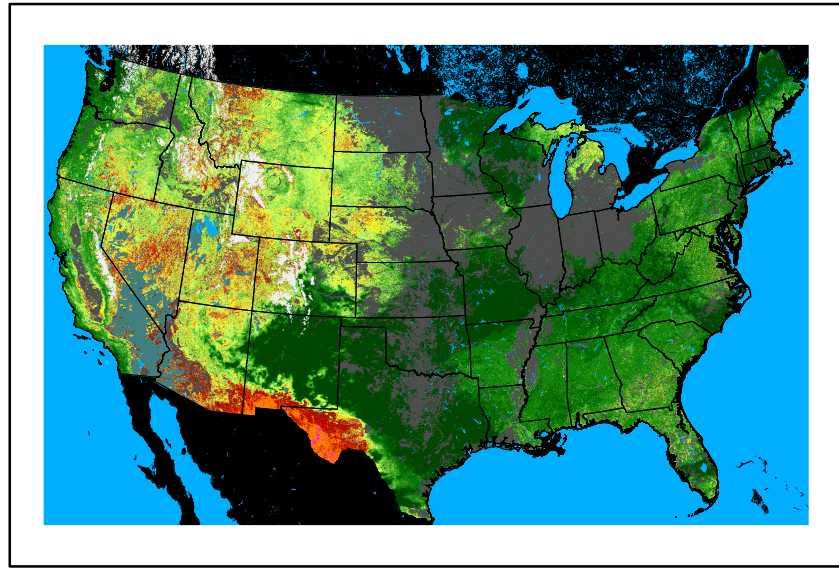

WFPI & Meteorological Inputs

Day 1

2024-05-16

Computed on 2024-05-16

WFPI
fp240516.bil