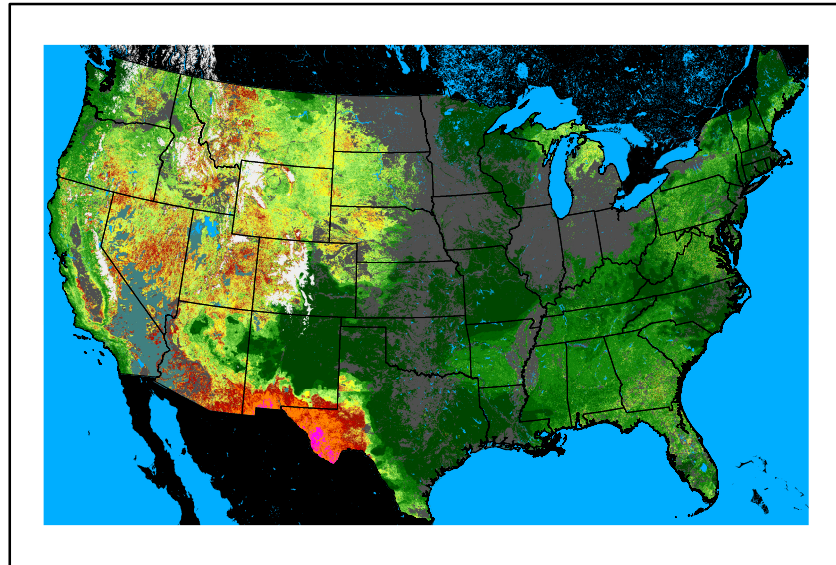

Precipitation
p24m_2024051500f024.bil

Greenness
us24_127133wk_greenness.img

WFPI & Meteorological Inputs

Day 2

2024-05-16

Computed on 2024-05-15

WFPI
fp240516.bil

10hr Fuel Moisture
mc10240516.bil