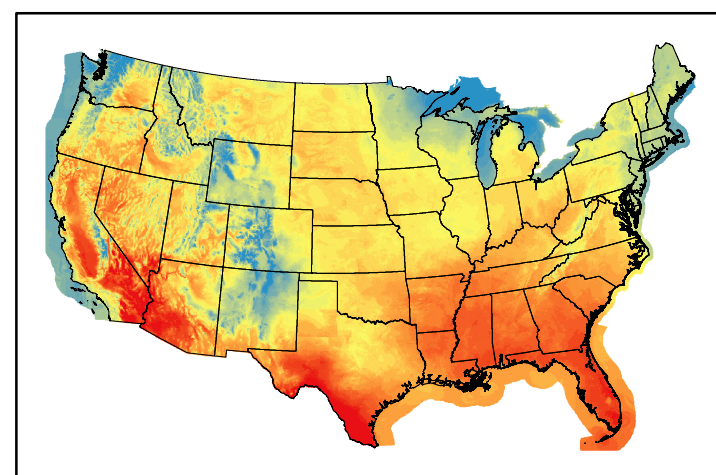

Precipitation
p24m_2024051500f024.bil

Greenness
us24_127133wk_greenness.img

WFPI & Meteorological Inputs

Day 2

2024-05-16

Computed on 2024-05-15

WFPI
fp240516.bil

10hr Fuel Moisture
mc10240516.bil