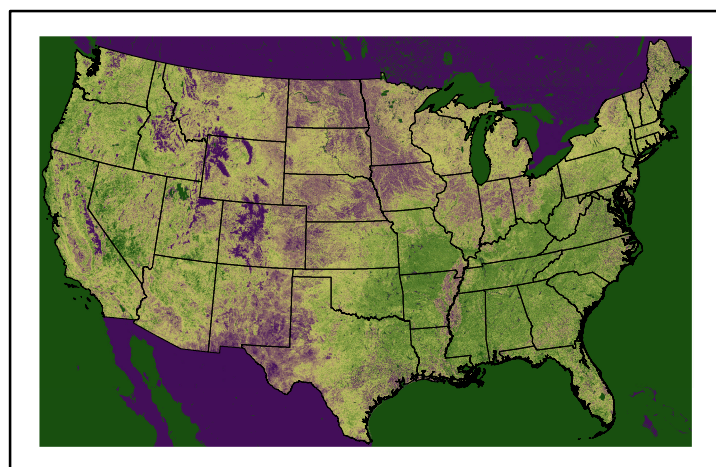

Greenness
us24_127133wk_greenness.img

WFPI & Meteorological Inputs

Day 5

2024-05-19

Computed on 2024-05-15

WFPI
fp240519.bil

10hr Fuel Moisture
mc10240519.bil

Dry Bulb Temp
temp20240519.bil