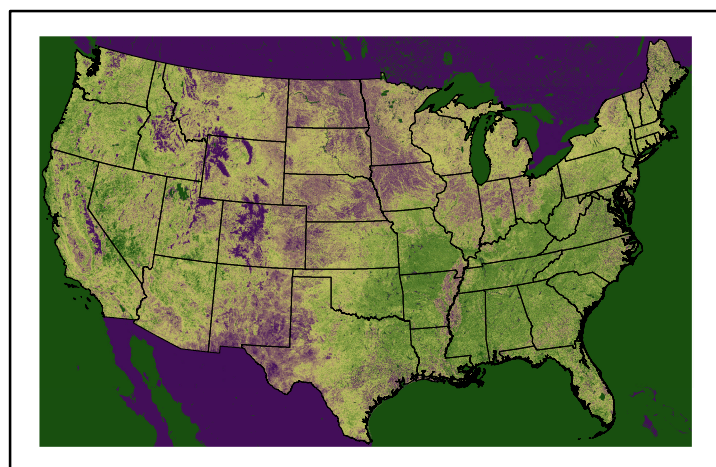

WFPI
fp240517.bil

10hr Fuel Moisture
mc10240517.bil

Dry Bulb Temp
temp20240517.bil

Wind Speed
wspd20240517.bil

Precipitation
p24m_2024051500f072.bil

Greenness
us24_127133wk_greenness.img

WFPI & Meteorological Inputs