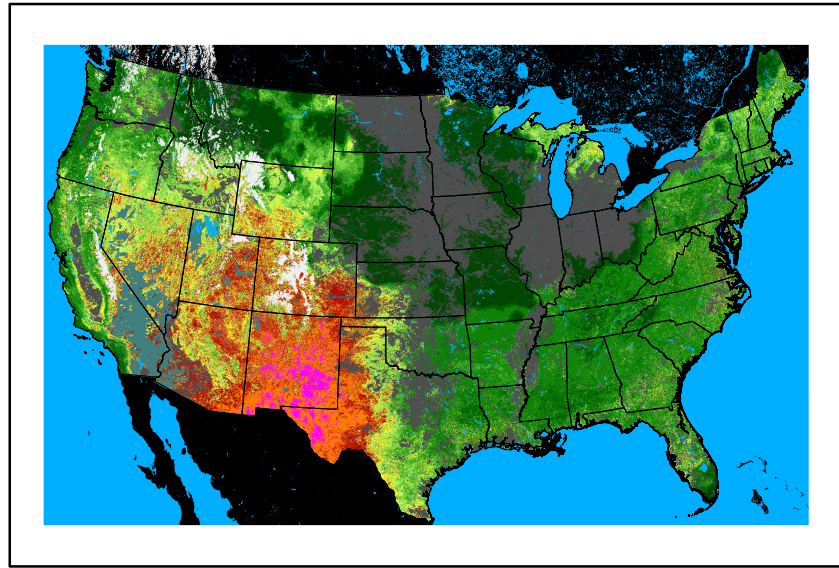

WFPI & Meteorological Inputs

Day 7

2024-05-21

Computed on 2024-05-15

WFPI
fp240521.bil