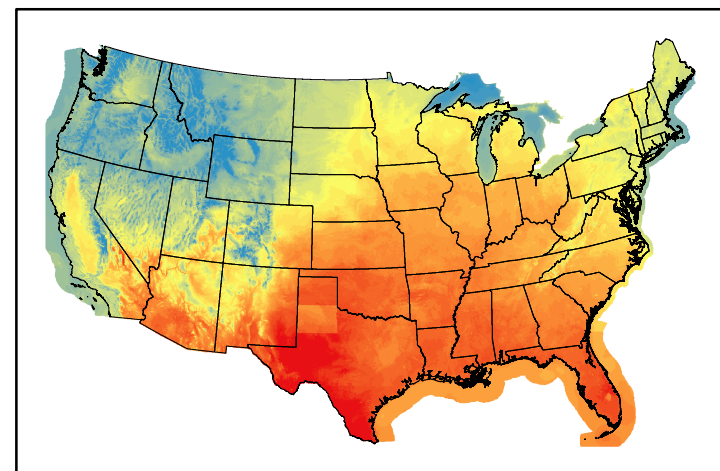

Dry Bulb Temp
temp20240520.bil