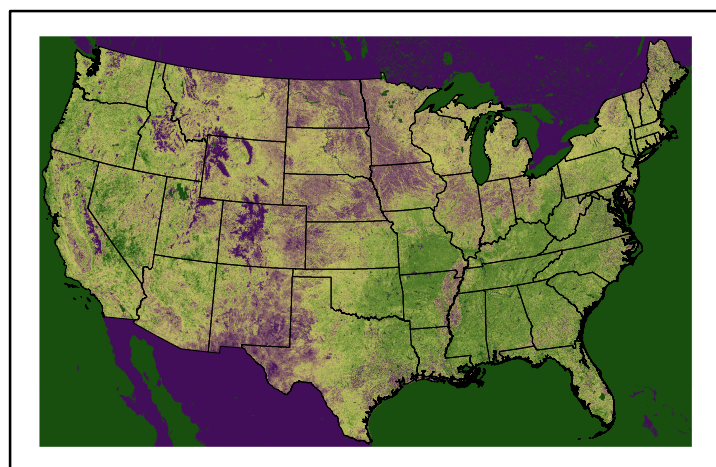

Computed on 2024-05-15

WFPI
fp240521.bil

10hr Fuel Moisture
mc10240521.bil

Dry Bulb Temp
temp20240521.bil

Wind Speed
wspd20240521.bil

Precipitation
p24m_2024051500f168.bil

Greenness
us24_127133wk_greenness.img