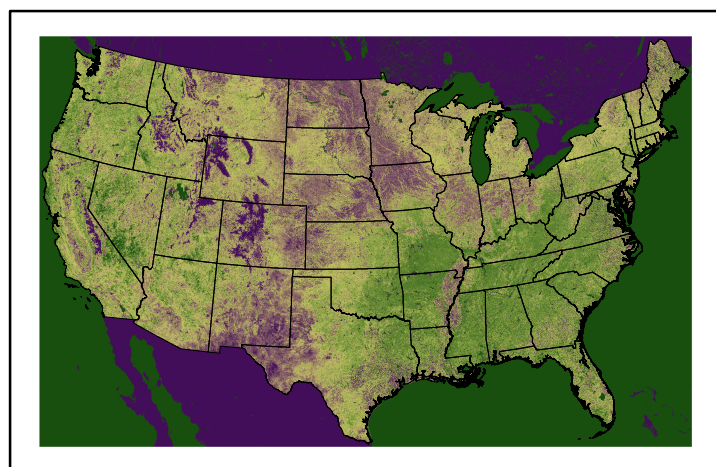

Precipitation
p24m_2024051500f024.bil

Greenness
us24_127133wk_greenness.img

WFPI & Meteorological Inputs

Day 2

2024-05-16

Computed on 2024-05-15

WFPI
fp240516.bil

10hr Fuel Moisture
mc10240516.bil