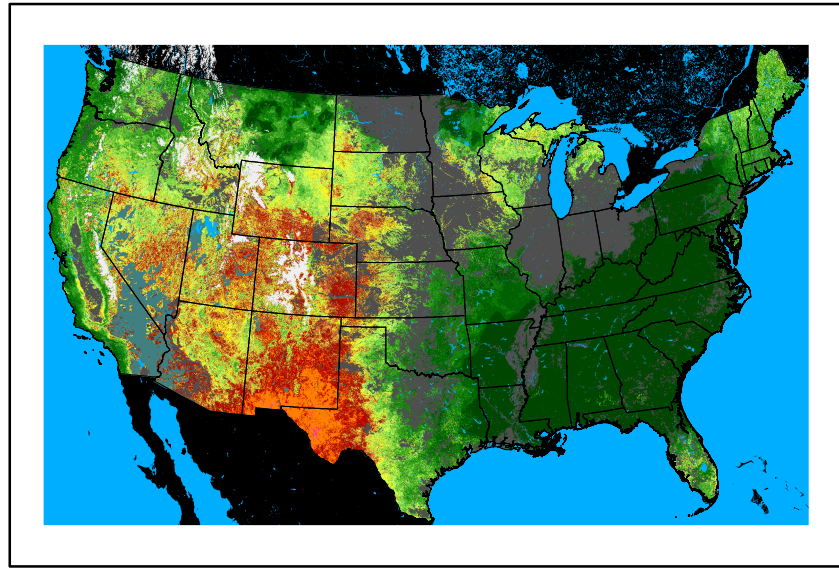

WFPI & Meteorological Inputs

Day 4

2024-05-18

Computed on 2024-05-15

WFPI
fp240518.bil