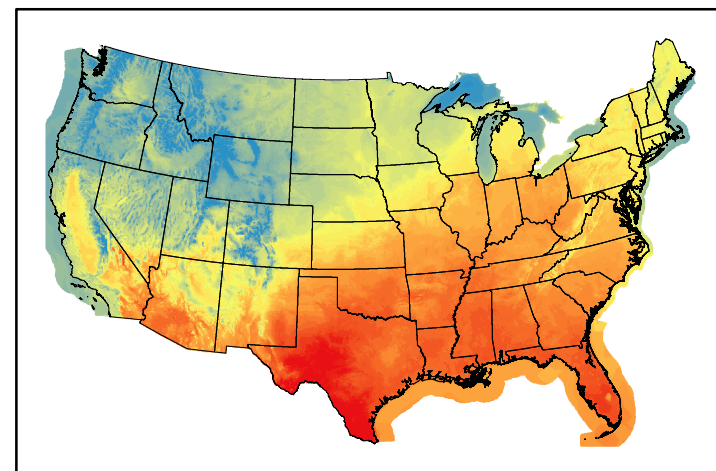

10hr Fuel Moisture
mc10240520.bil

Dry Bulb Temp
temp20240520.bil

Wind Speed
wspd20240520.bil

Precipitation
p24m_2024051500f144.bil

Greenness
us24_127133wk_greenness.img

WFPI & Meteorological Inputs

Day 7

2024-05-21

Computed on 2024-05-15

WFPI
fp240521.bil

10hr Fuel Moisture
mc10240521.bil

Dry Bulb Temp
temp20240521.bil

Wind Speed
wspd20240521.bil

Precipitation
p24m_2024051500f168.bil

Greenness
us24_127133wk_greenness.img