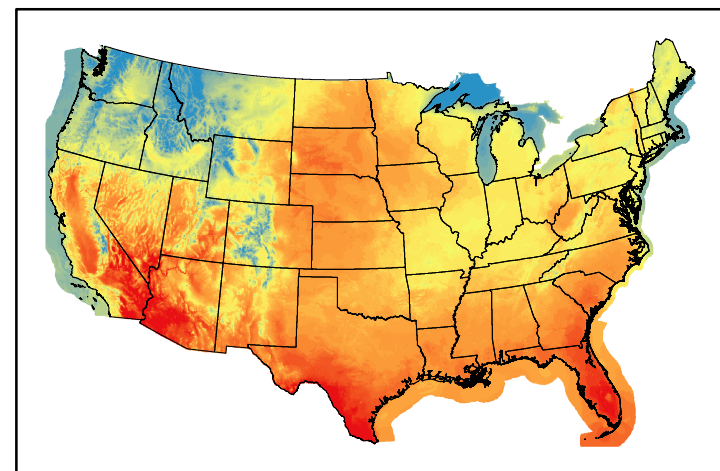

Dry Bulb Temp
temp20240517.bil