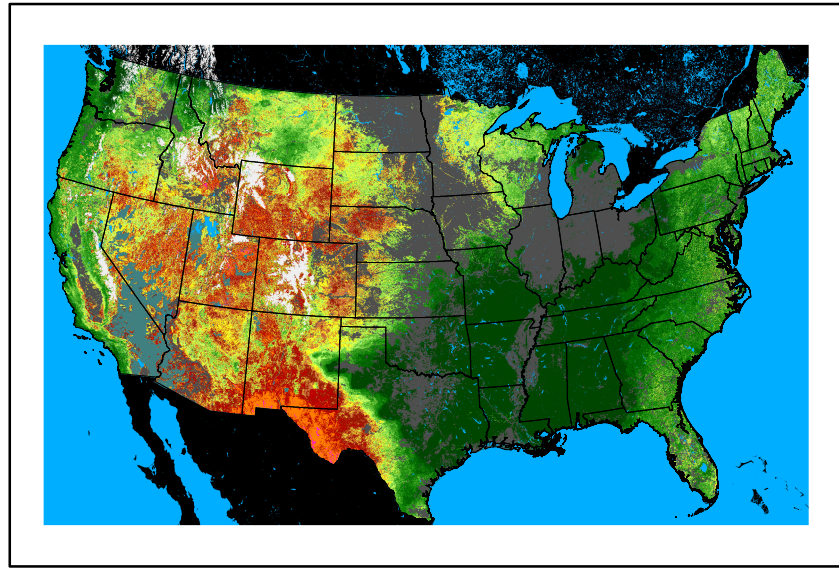

Dry Bulb Temp
temp20240516.bil

Wind Speed
wspd20240516.bil

Precipitation
p24m_2024051500f048.bil

Greenness
us24_127133wk_greenness.img

WFPI & Meteorological Inputs

Day 3

2024-05-17

Computed on 2024-05-15