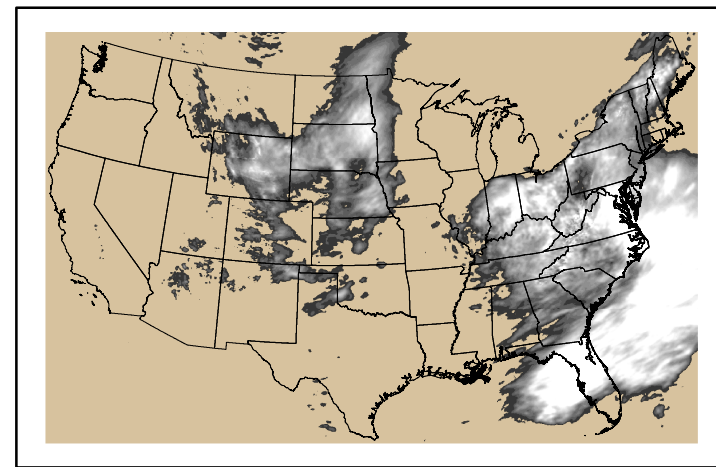

WFPI & Meteorological Inputs

Day 1

2024-05-15

Computed on 2024-05-15

WFPI
fp240515.bil

10hr Fuel Moisture
mc10240515.bil

Dry Bulb Temp
temp20240515.bil

Wind Speed
wspd20240515.bil