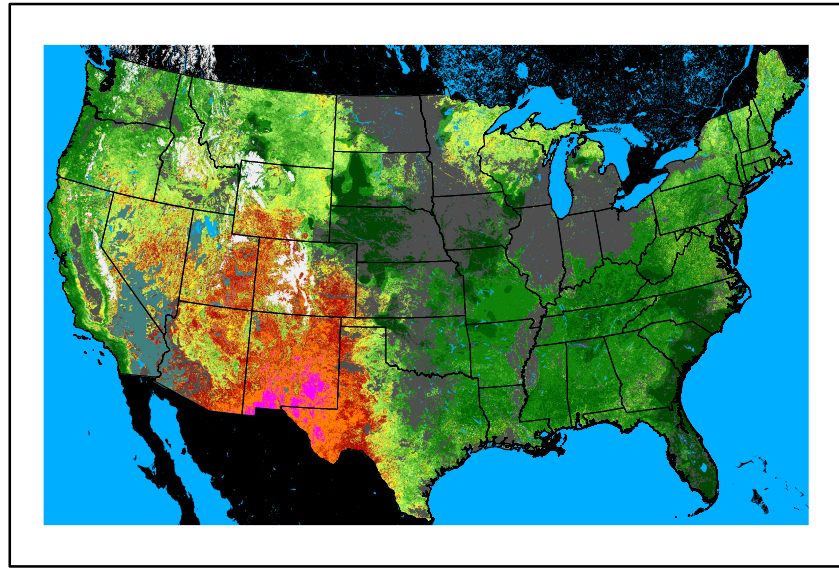

Wind Speed
wspd20240519.bil

Precipitation
p24m_2024051500f120.bil

Greenness
us24_127133wk_greenness.img

WFPI & Meteorological Inputs

Day 6

2024-05-20

Computed on 2024-05-15

WFPI
fp240520.bil