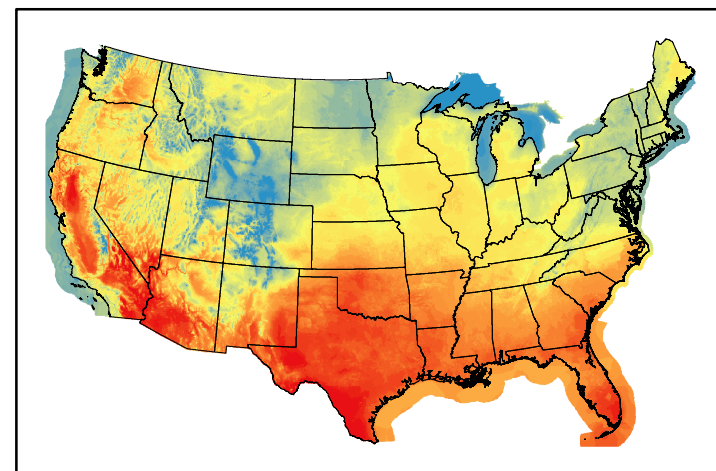

WFPI & Meteorological Inputs

Day 1

2024-05-15

Computed on 2024-05-15

WFPI
fp240515.bil

10hr Fuel Moisture
mc10240515.bil

Dry Bulb Temp
temp20240515.bil

Wind Speed
wspd20240515.bil