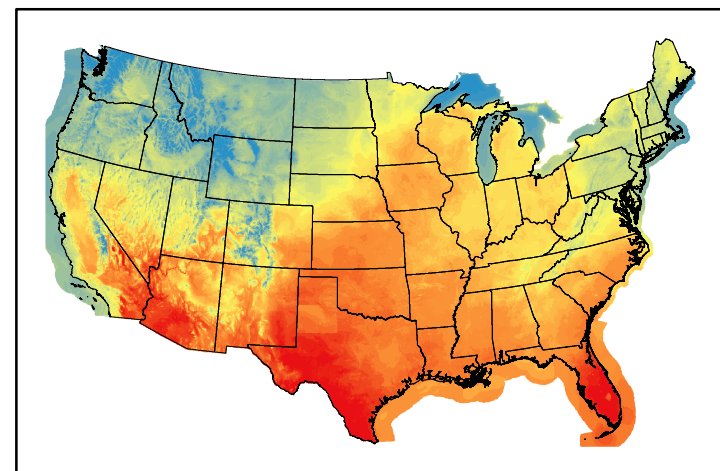

Dry Bulb Temp
temp20240518.bil