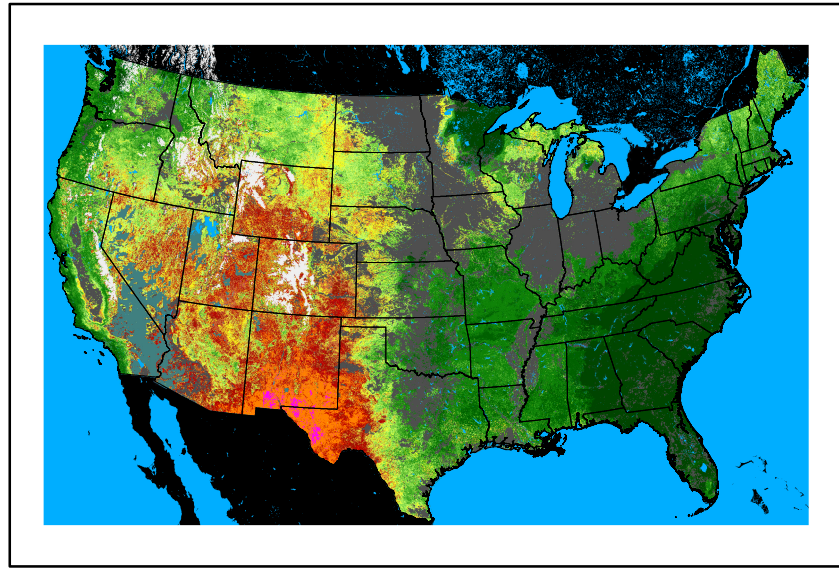

Greenness
us24_127133wk_greenness.img

WFPI & Meteorological Inputs

Day 5

2024-05-19

Computed on 2024-05-15

WFPI
fp240519.bil

10hr Fuel Moisture
mc10240519.bil

Dry Bulb Temp
temp20240519.bil