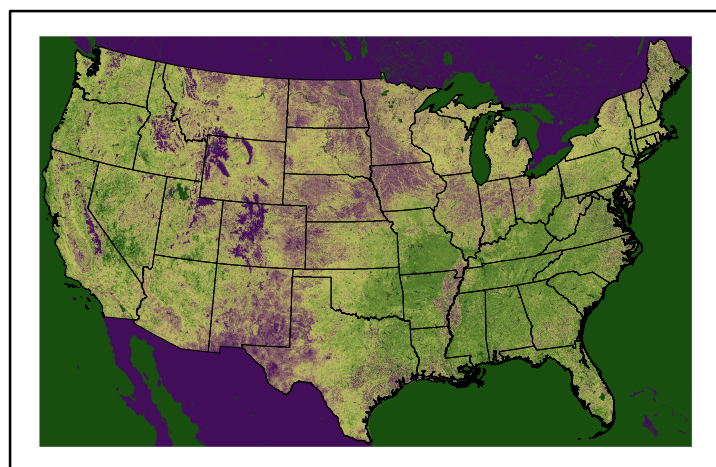

Wind Speed
wspd20240519.bil

Precipitation
p24m_2024051500f120.bil

Greenness
us24_127133wk_greenness.img

WFPI & Meteorological Inputs

Day 6

2024-05-20

Computed on 2024-05-15

WFPI
fp240520.bil

10hr Fuel Moisture
mc10240520.bil

Dry Bulb Temp
temp20240520.bil

Wind Speed
wspd20240520.bil

Precipitation
p24m_2024051500f144.bil

Greenness
us24_127133wk_greenness.img

WFPI & Meteorological Inputs

Day 7

2024-05-21

Computed on 2024-05-15

WFPI
fp240521.bil

10hr Fuel Moisture
mc10240521.bil

Dry Bulb Temp
temp20240521.bil

Wind Speed
wspd20240521.bil

Precipitation
p24m_2024051500f168.bil

Greenness
us24_127133wk_greenness.img