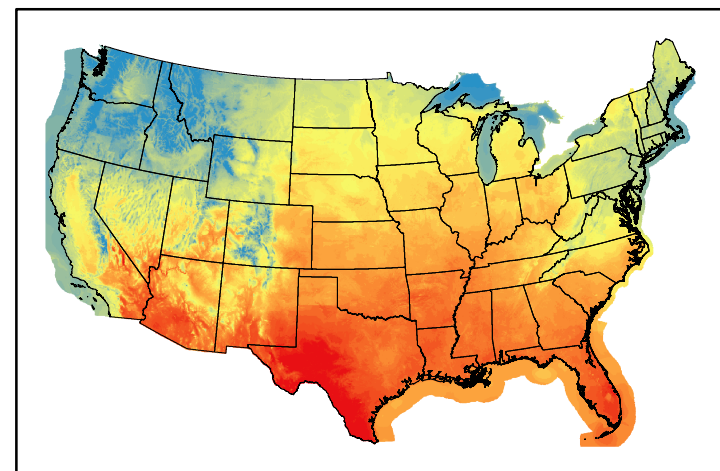

Greenness
us24_127133wk_greenness.img

WFPI & Meteorological Inputs

Day 5

2024-05-19

Computed on 2024-05-15

WFPI
fp240519.bil

10hr Fuel Moisture
mc10240519.bil

Dry Bulb Temp
temp20240519.bil