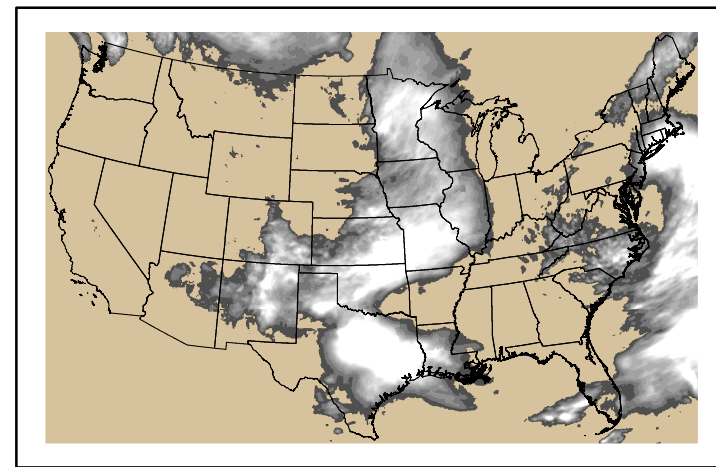

Precipitation
p24m_2024051500f048.bil