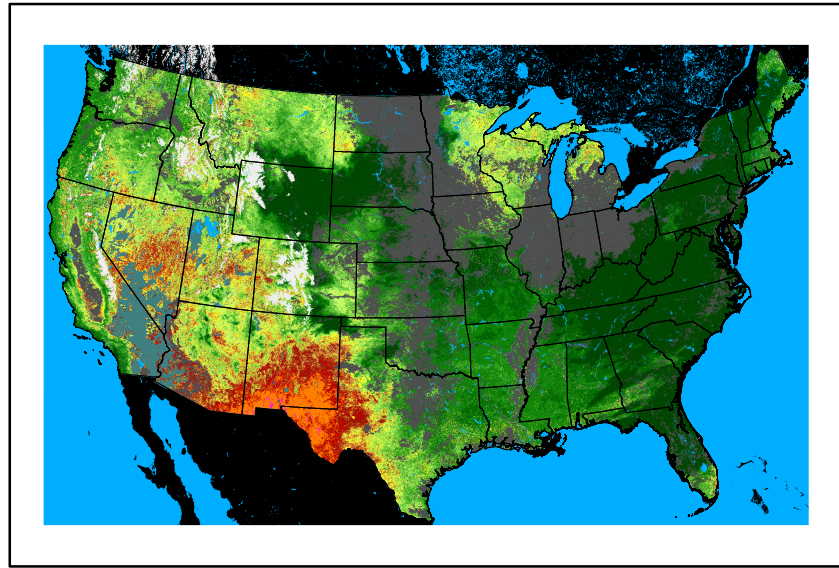

WFPI & Meteorological Inputs

Day 1

2024-05-15

Computed on 2024-05-15

WFPI
fp240515.bil