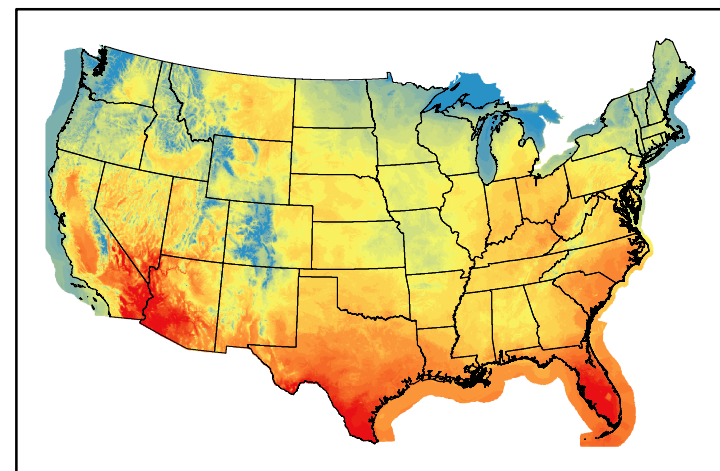

Dry Bulb Temp
temp20240513.bil