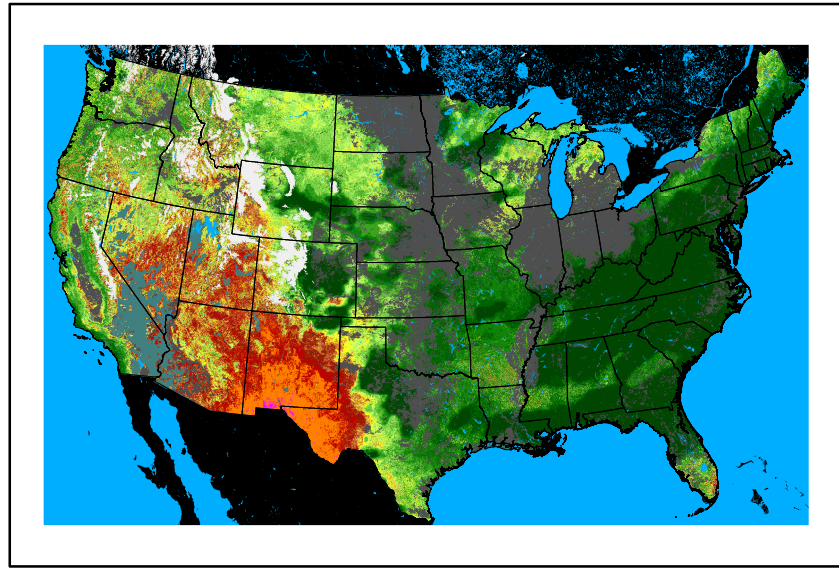

Greenness
us24_120126wk_greenness.img

WFPI & Meteorological Inputs

Day 5

2024-05-14

Computed on 2024-05-10

WFPI
fp240514.bil

10hr Fuel Moisture
mc10240514.bil

Dry Bulb Temp
temp20240514.bil

Wind Speed
wspd20240514.bil

Precipitation
p24m_2024051000f120.bil

Greenness
us24_120126wk_greenness.img

WFPI & Meteorological Inputs

Day 6

2024-05-15

Computed on 2024-05-10

WFPI
fp240515.bil