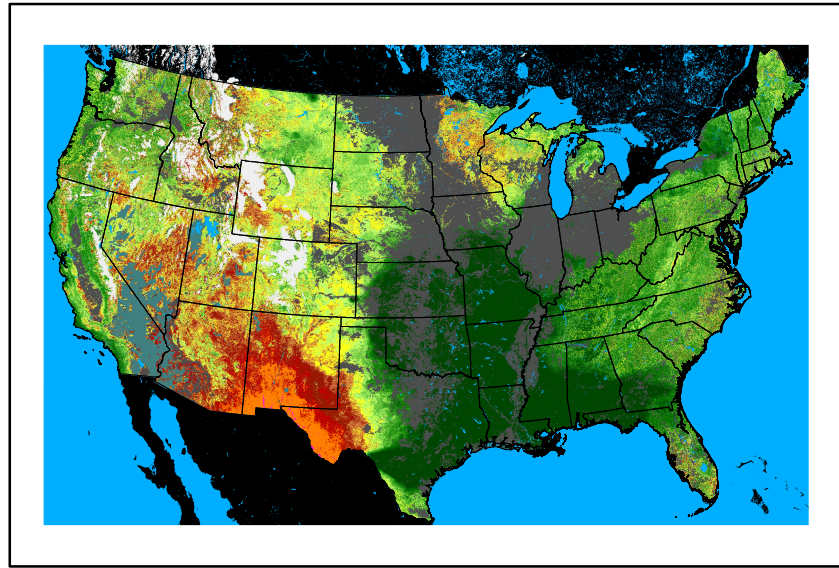

WFPI & Meteorological Inputs

Day 4

2024-05-13

Computed on 2024-05-10

WFPI
fp240513.bil