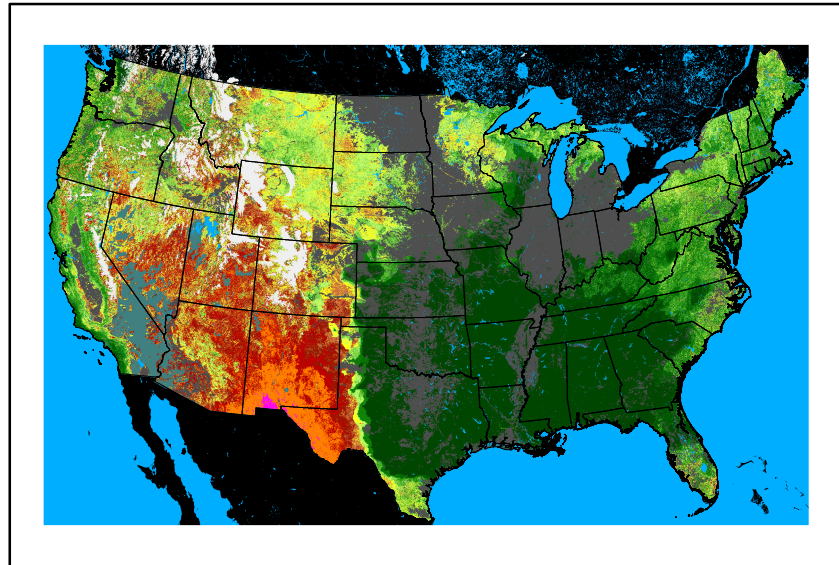

WFPI & Meteorological Inputs

Day 7

2024-05-16

Computed on 2024-05-10

WFPI
fp240516.bil