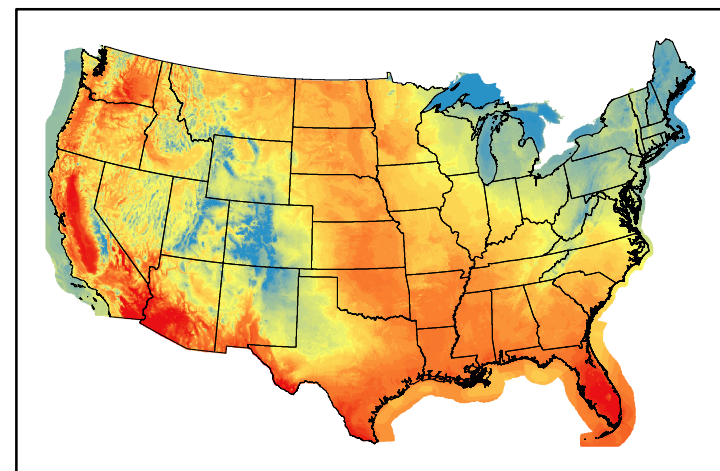

Precipitation
p24m_2024051000f024.bil

Greenness
us24_120126wk_greenness.img

WFPI & Meteorological Inputs

Day 2

2024-05-11

Computed on 2024-05-10

WFPI
fp240511.bil

10hr Fuel Moisture
mc10240511.bil