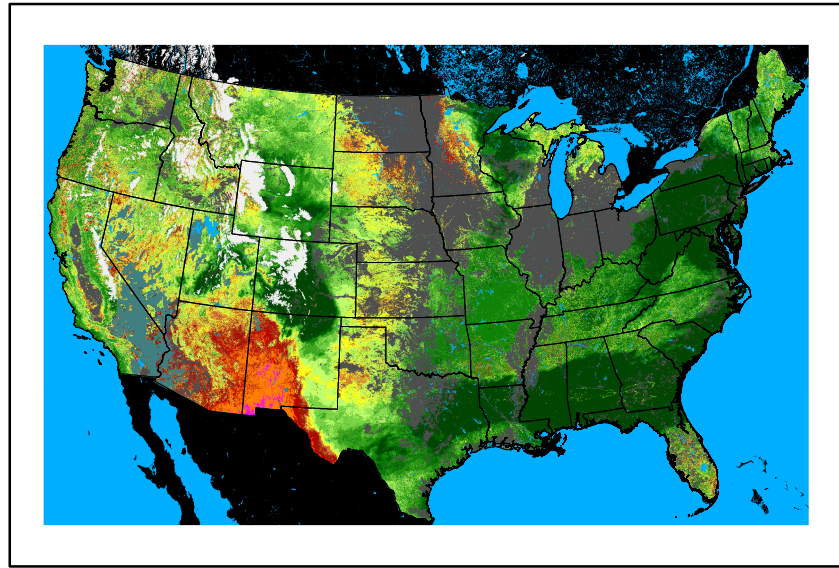

WFPI & Meteorological Inputs

Day 1

2024-05-10

Computed on 2024-05-10

WFPI
fp240510.bil