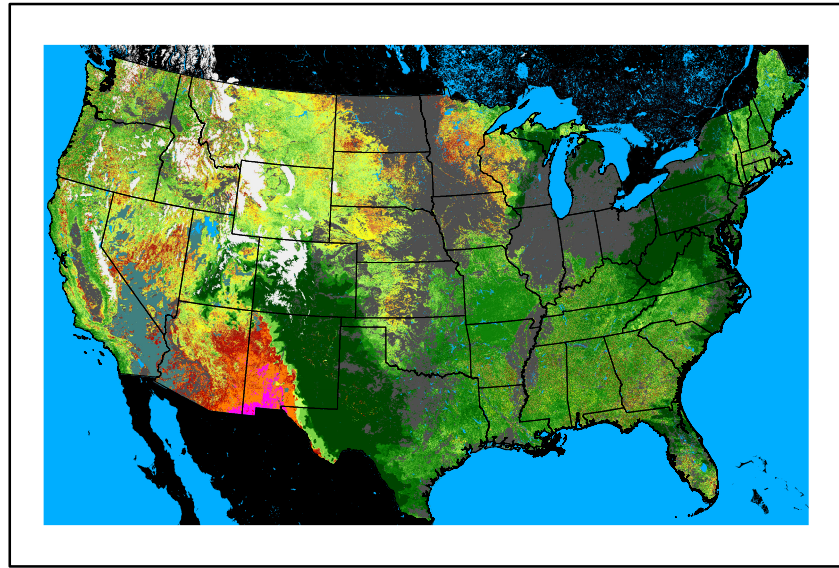

Precipitation
p24m_2024051000f024.bil

Greenness
us24_120126wk_greenness.img

WFPI & Meteorological Inputs

Day 2

2024-05-11

Computed on 2024-05-10

WFPI
fp240511.bil

10hr Fuel Moisture
mc10240511.bil