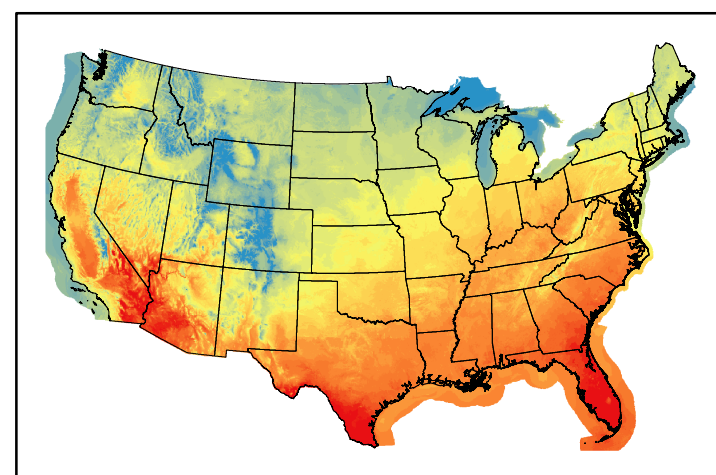

10hr Fuel Moisture
mc10240515.bil

Dry Bulb Temp
temp20240515.bil

Wind Speed
wspd20240515.bil

Precipitation
p24m_2024051000f144.bil

Greenness
us24_120126wk_greenness.img

WFPI & Meteorological Inputs

Day 7

2024-05-16

Computed on 2024-05-10

WFPI
fp240516.bil

10hr Fuel Moisture
mc10240516.bil

Dry Bulb Temp
temp20240516.bil

Wind Speed
wspd20240516.bil

Precipitation
p24m_2024051000f168.bil

Greenness
us24_120126wk_greenness.img