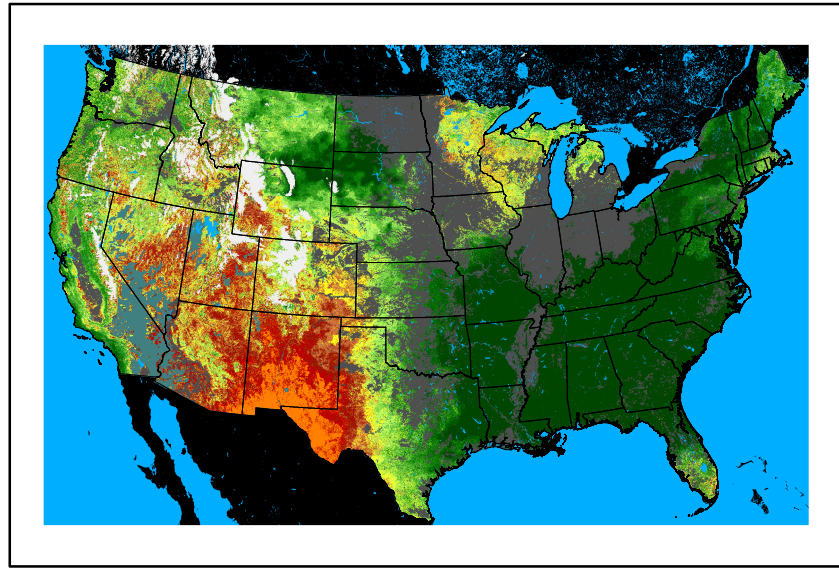

Greenness
us24_120126wk_greenness.img

WFPI & Meteorological Inputs

Day 5

2024-05-14

Computed on 2024-05-10

WFPI
fp240514.bil

10hr Fuel Moisture
mc10240514.bil

Dry Bulb Temp
temp20240514.bil