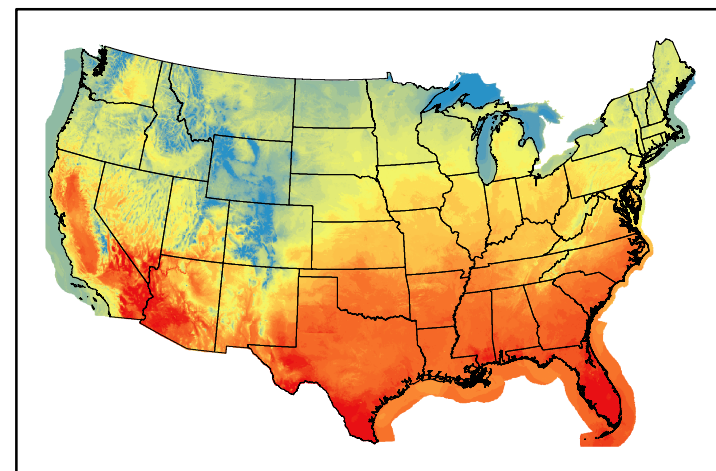

Dry Bulb Temp
temp20240515.bil