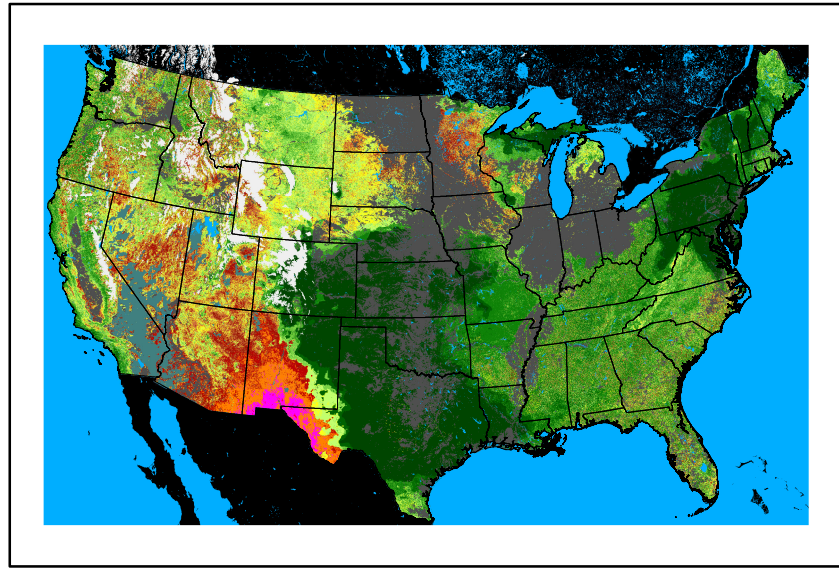

Dry Bulb Temp
temp20240511.bil

Wind Speed
wspd20240511.bil

Precipitation
p24m_2024051000f048.bil

Greenness
us24_120126wk_greenness.img

WFPI & Meteorological Inputs

Day 3

2024-05-12

Computed on 2024-05-10