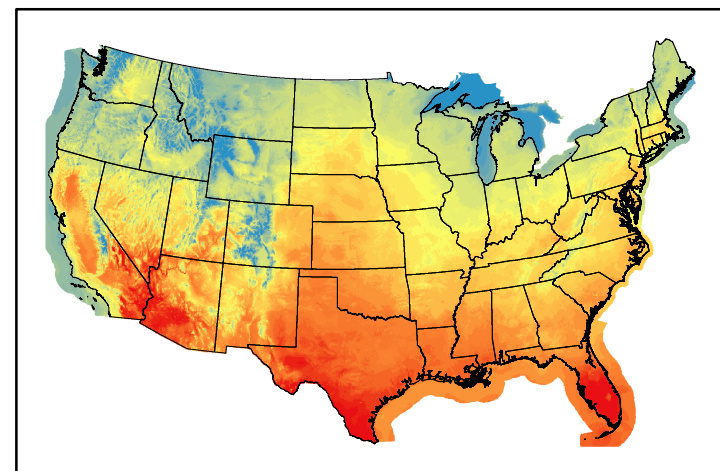

Greenness
us24_120126wk_greenness.img

WFPI & Meteorological Inputs

Day 5

2024-05-14

Computed on 2024-05-10

WFPI
fp240514.bil

10hr Fuel Moisture
mc10240514.bil

Dry Bulb Temp
temp20240514.bil