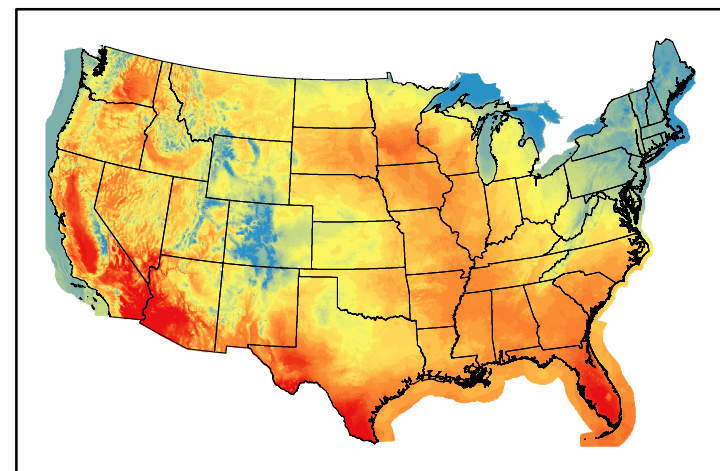

Dry Bulb Temp
temp20240512.bil