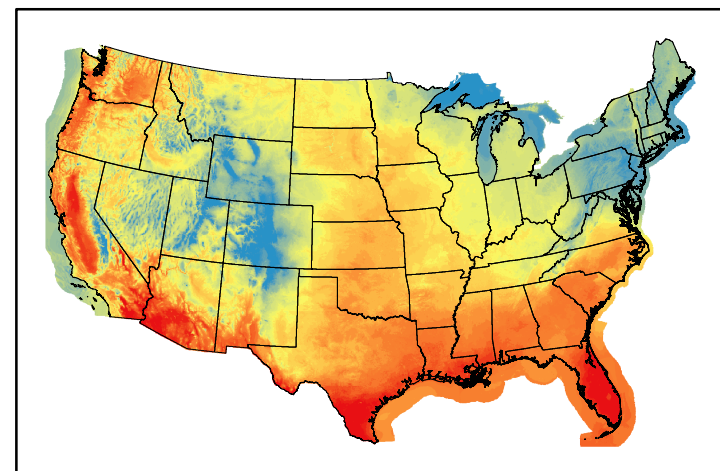

Dry Bulb Temp
temp20240510.bil