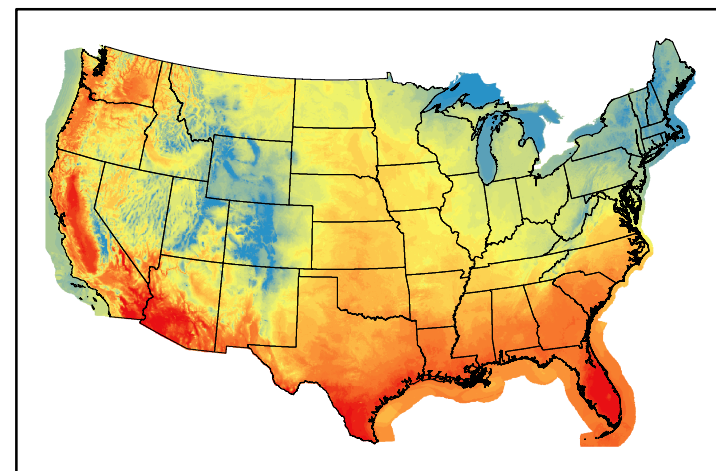

Dry Bulb Temp
temp20240510.bil