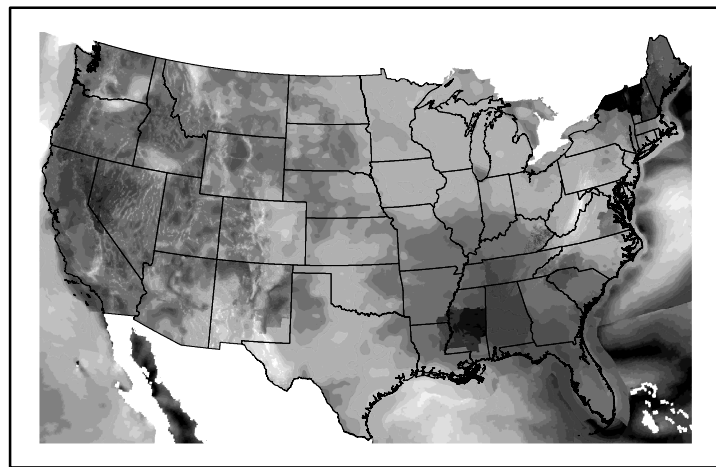

# WFPI & Meteorological Inputs

Day 5

2024-05-12

Computed on 2024-05-08

**WFPI**  
fp240512.bil

**10hr Fuel Moisture**  
mc10240512.bil

**Dry Bulb Temp**  
temp20240512.bil

**Wind Speed**  
wspd20240512.bil