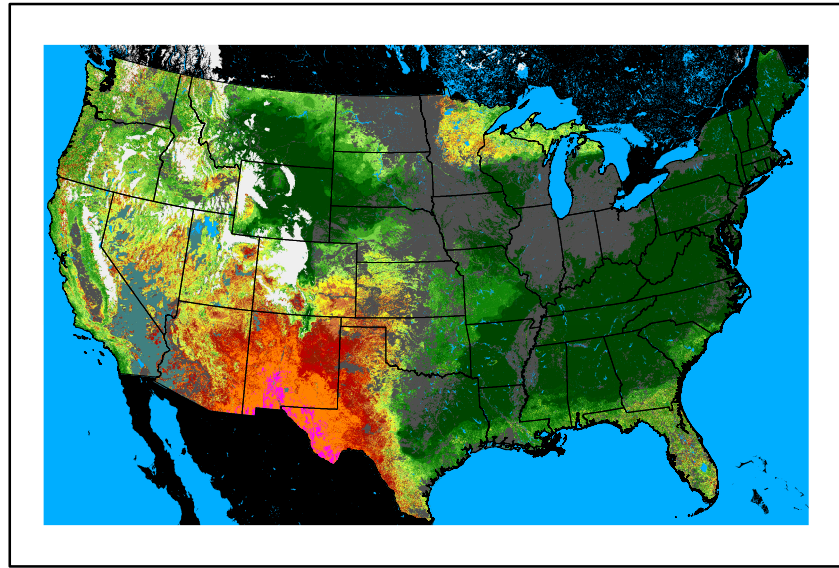

WFPI & Meteorological Inputs

Day 2

2024-05-09

Computed on 2024-05-08

WFPI
fp240509.bil