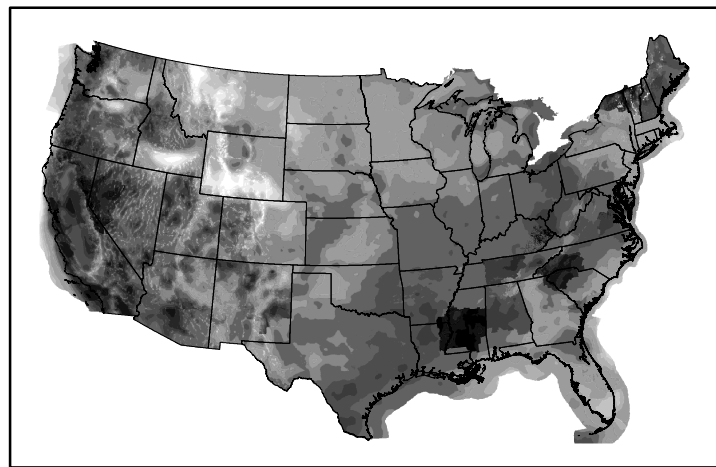

**Precipitation**  
p24m\_2024050800f144.bil

**Greenness**  
us24\_120126wk\_greenness.img

# WFPI & Meteorological Inputs

Day 7

2024-05-14

Computed on 2024-05-08

**WFPI**  
fp240514.bil

**10hr Fuel Moisture**  
mc10240514.bil

**Dry Bulb Temp**  
temp20240514.bil

**Wind Speed**  
wspd20240514.bil

**Precipitation**  
p24m\_2024050800f168.bil

**Greenness**  
us24\_120126wk\_greenness.img