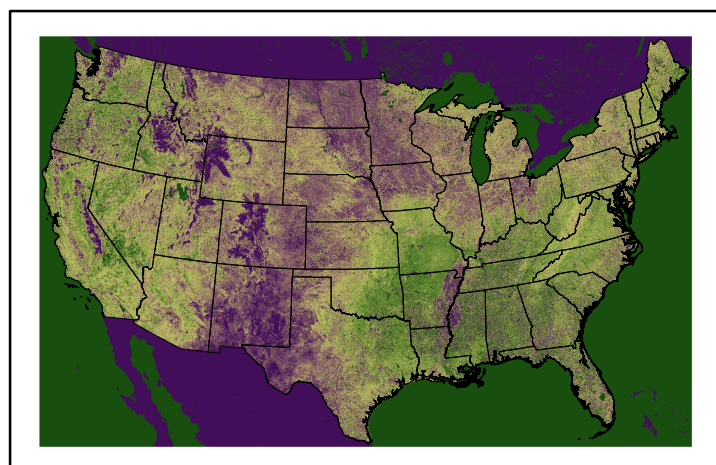

**Precipitation**  
p24m\_2024050800f048.bil

**Greenness**  
us24\_120126wk\_greenness.img

# WFPI & Meteorological Inputs

Day 3

2024-05-10

Computed on 2024-05-08

**WFPI**  
fp240510.bil

**10hr Fuel Moisture**  
mc10240510.bil

**Dry Bulb Temp**  
temp20240510.bil

**Wind Speed**  
wspd20240510.bil

**Precipitation**  
p24m\_2024050800f072.bil

**Greenness**  
us24\_120126wk\_greenness.img