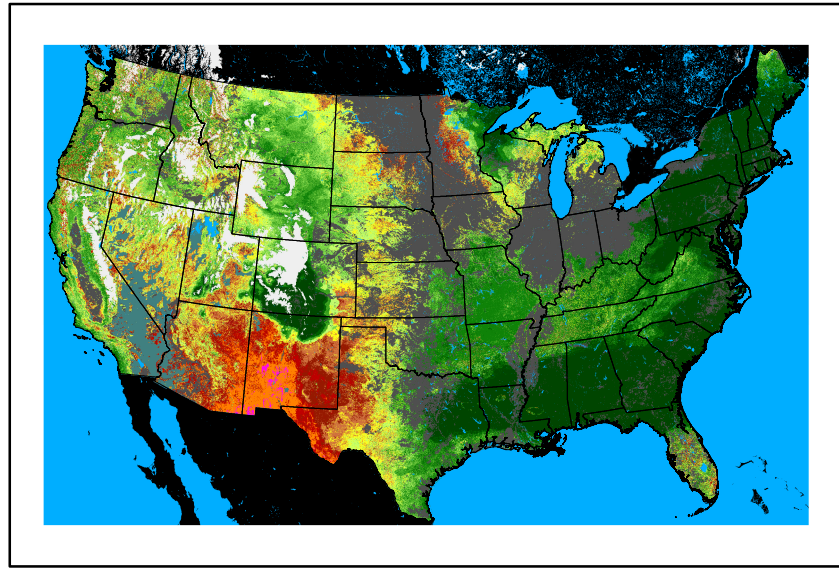

WFPI & Meteorological Inputs

Day 3

2024-05-10

Computed on 2024-05-08

WFPI
fp240510.bil