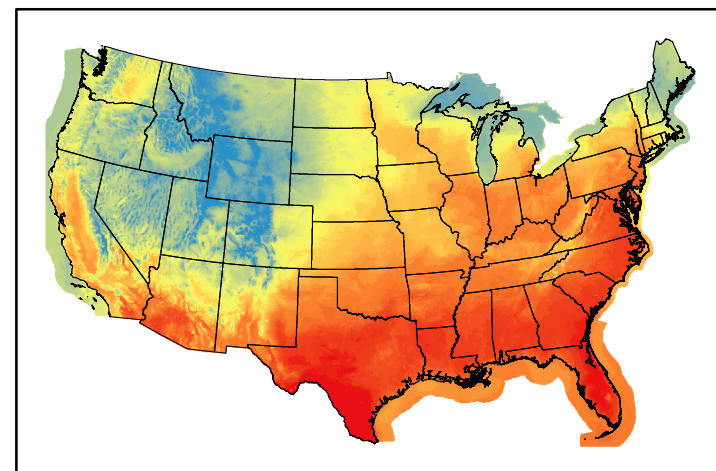

Dry Bulb Temp
temp20240508.bil