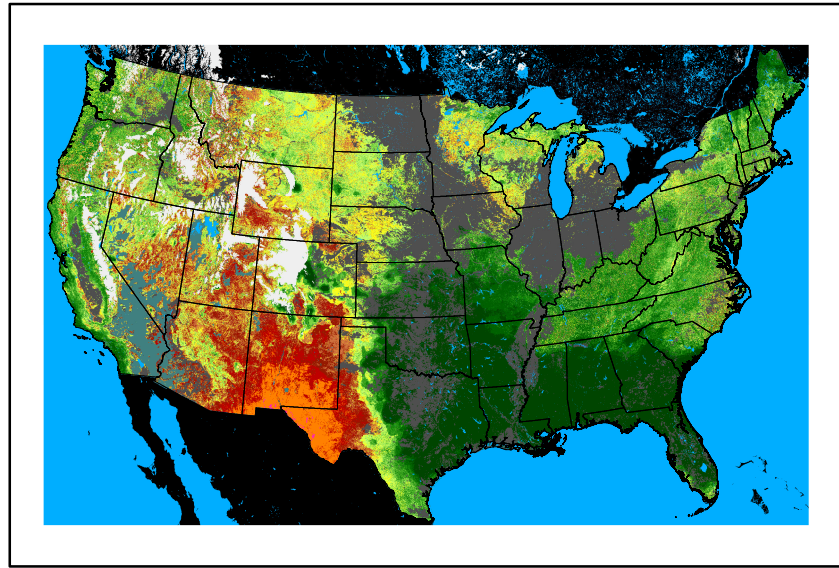

WFPI & Meteorological Inputs

Day 7

2024-05-14

Computed on 2024-05-08

WFPI
fp240514.bil