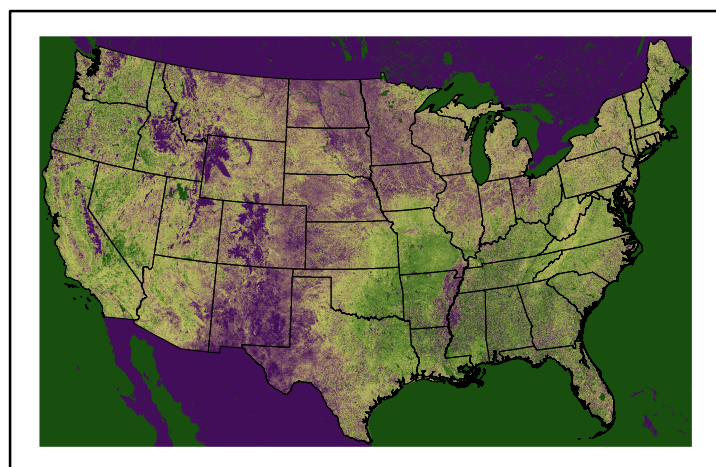

**Precipitation**  
p24m\_2024050800f024.bil

**Greenness**  
us24\_120126wk\_greenness.img

# WFPI & Meteorological Inputs

Day 2

2024-05-09

Computed on 2024-05-08

**WFPI**  
fp240509.bil

**10hr Fuel Moisture**  
mc10240509.bil

**Dry Bulb Temp**  
temp20240509.bil

**Wind Speed**  
wspd20240509.bil

**Precipitation**  
p24m\_2024050800f048.bil

**Greenness**  
us24\_120126wk\_greenness.img