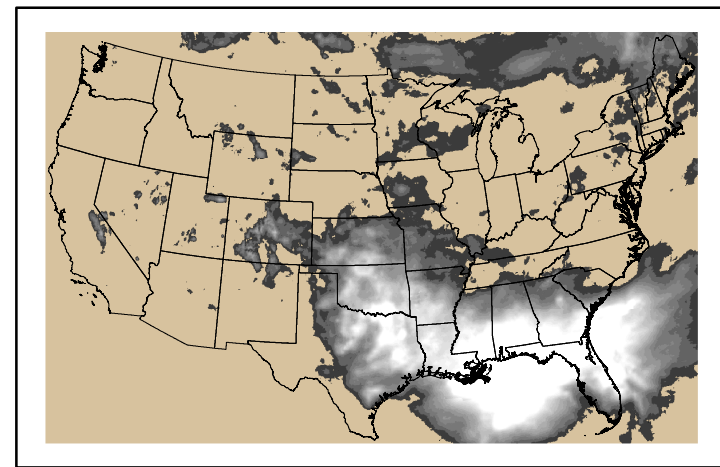

# WFPI & Meteorological Inputs

Day 7

2024-05-14

Computed on 2024-05-08

**WFPI**  
fp240514.bil

**10hr Fuel Moisture**  
mc10240514.bil

**Dry Bulb Temp**  
temp20240514.bil

**Wind Speed**  
wspd20240514.bil