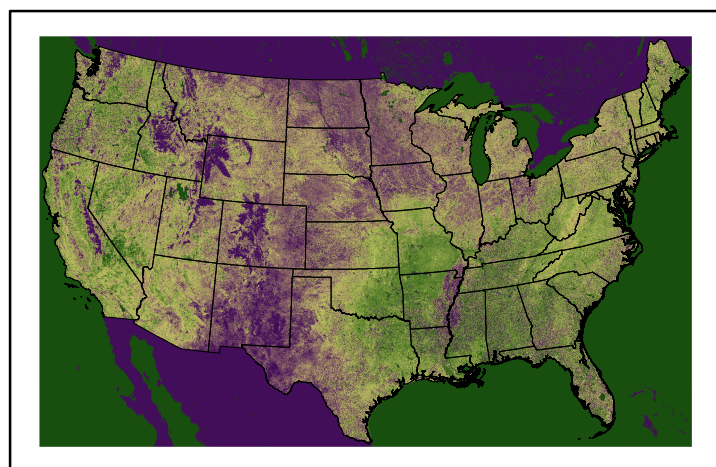

**Precipitation**  
p24m\_2024050800f096.bil

**Greenness**  
us24\_120126wk\_greenness.img

# WFPI & Meteorological Inputs

Day 5

2024-05-12

Computed on 2024-05-08

**WFPI**  
fp240512.bil

**10hr Fuel Moisture**  
mc10240512.bil

**Dry Bulb Temp**  
temp20240512.bil

**Wind Speed**  
wspd20240512.bil

**Precipitation**  
p24m\_2024050800f120.bil

**Greenness**  
us24\_120126wk\_greenness.img