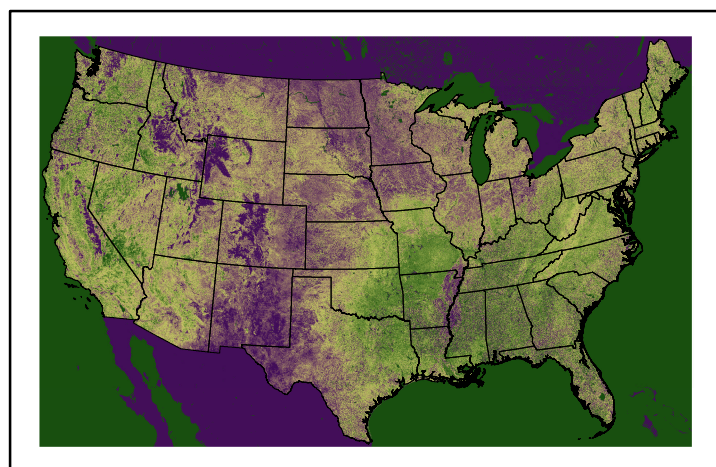

**Precipitation**  
p24m\_2024050800f144.bil

**Greenness**  
us24\_120126wk\_greenness.img

# WFPI & Meteorological Inputs

Day 7

2024-05-14

Computed on 2024-05-08

**WFPI**  
fp240514.bil

**10hr Fuel Moisture**  
mc10240514.bil

**Dry Bulb Temp**  
temp20240514.bil

**Wind Speed**  
wspd20240514.bil

**Precipitation**  
p24m\_2024050800f168.bil

**Greenness**  
us24\_120126wk\_greenness.img