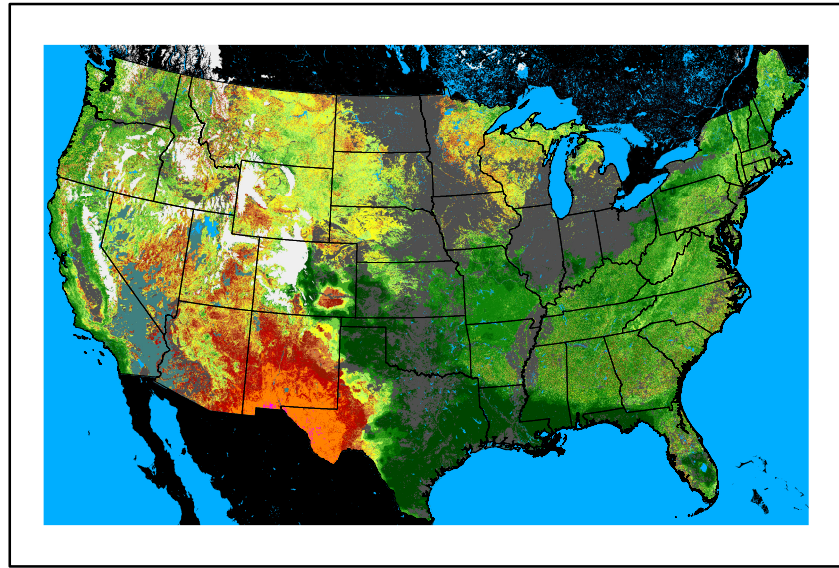

WFPI & Meteorological Inputs

Day 6

2024-05-13

Computed on 2024-05-08

WFPI
fp240513.bil