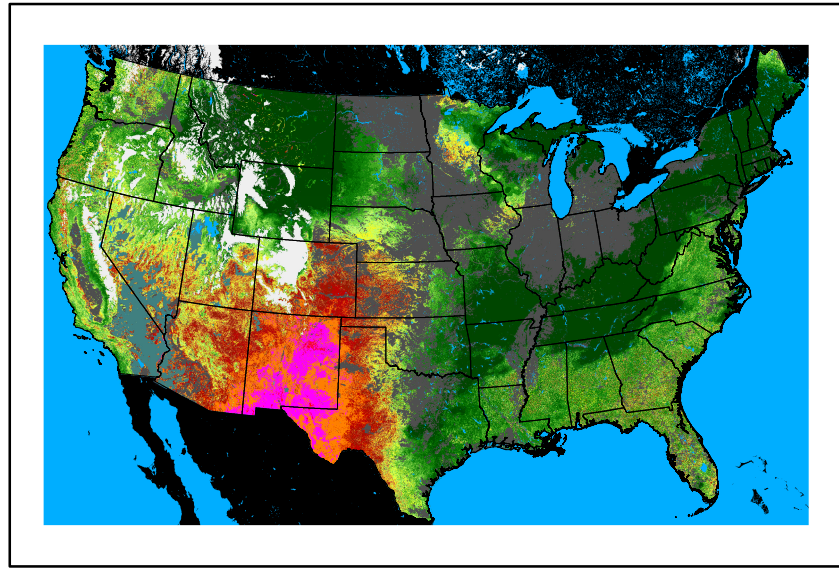

WFPI & Meteorological Inputs

Day 1

2024-05-08

Computed on 2024-05-08

WFPI
fp240508.bil