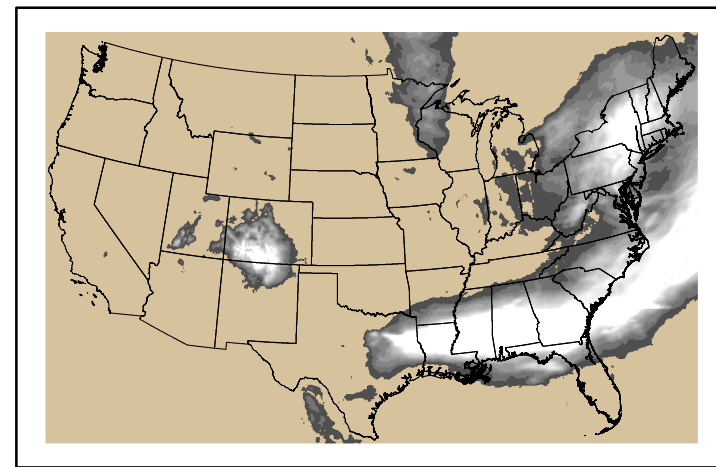

# WFPI & Meteorological Inputs

Day 3

2024-05-10

Computed on 2024-05-08

**WFPI**  
fp240510.bil

**10hr Fuel Moisture**  
mc10240510.bil

**Dry Bulb Temp**  
temp20240510.bil

**Wind Speed**  
wspd20240510.bil