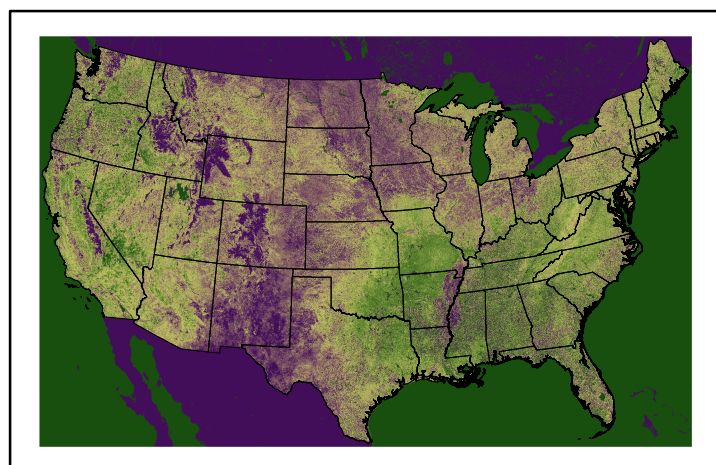

**Precipitation**  
p24m\_2024050800f072.bil

**Greenness**  
us24\_120126wk\_greenness.img

# WFPI & Meteorological Inputs

Day 4

2024-05-11

Computed on 2024-05-08

**WFPI**  
fp240511.bil

**10hr Fuel Moisture**  
mc10240511.bil

**Dry Bulb Temp**  
temp20240511.bil

**Wind Speed**  
wspd20240511.bil

**Precipitation**  
p24m\_2024050800f096.bil

**Greenness**  
us24\_120126wk\_greenness.img