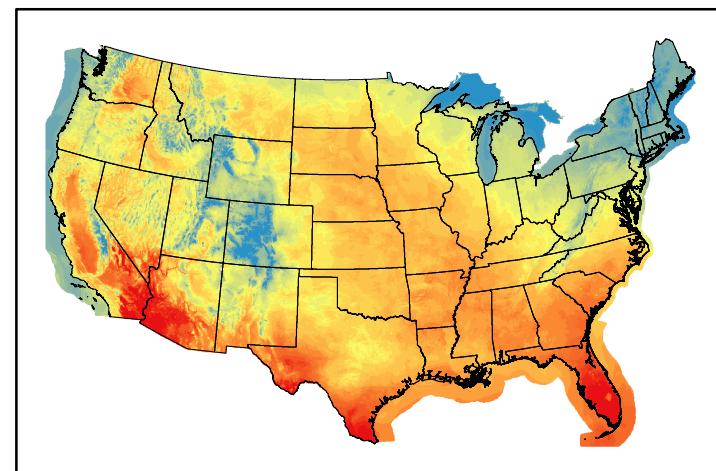

# WFPI & Meteorological Inputs

Day 5

2024-05-12

Computed on 2024-05-08

**WFPI**  
fp240512.bil

**10hr Fuel Moisture**  
mc10240512.bil

**Dry Bulb Temp**  
temp20240512.bil

**Wind Speed**  
wspd20240512.bil

**Precipitation**  
p24m\_2024050800f120.bil

**Greenness**  
us24\_120126wk\_greenness.img