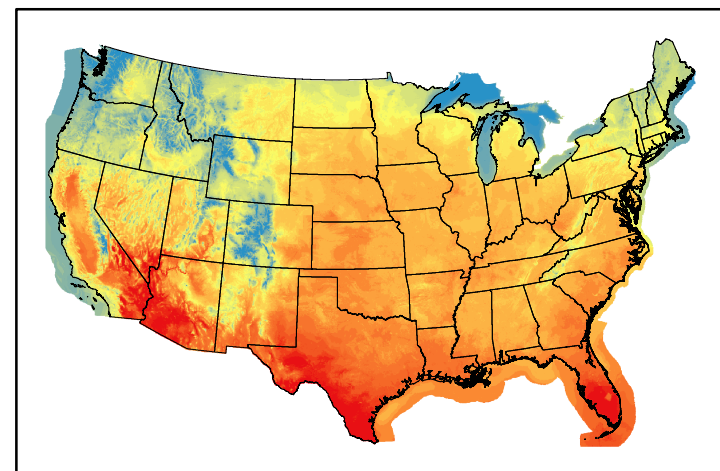

# WFPI & Meteorological Inputs

Day 7

2024-05-14

Computed on 2024-05-08

**WFPI**  
fp240514.bil

**10hr Fuel Moisture**  
mc10240514.bil

**Dry Bulb Temp**  
temp20240514.bil

**Wind Speed**  
wspd20240514.bil