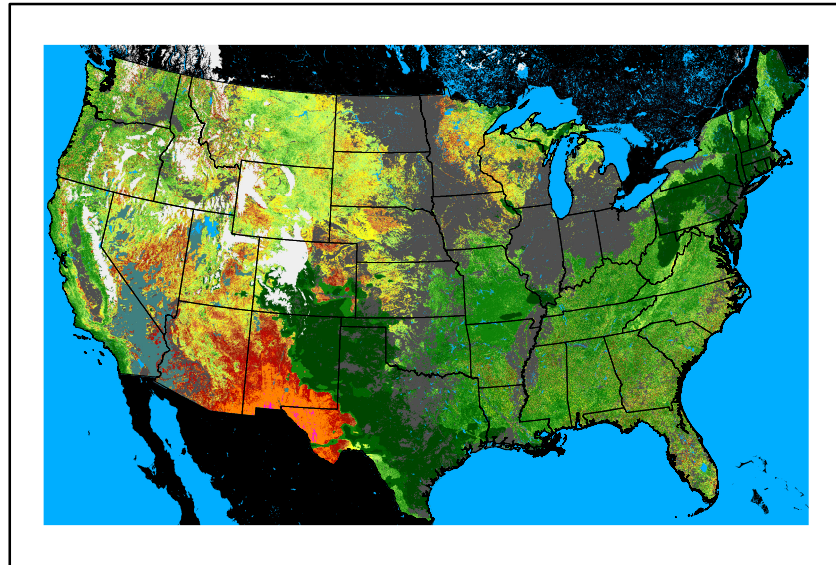

WFPI & Meteorological Inputs

Day 5

2024-05-12

Computed on 2024-05-08

WFPI
fp240512.bil