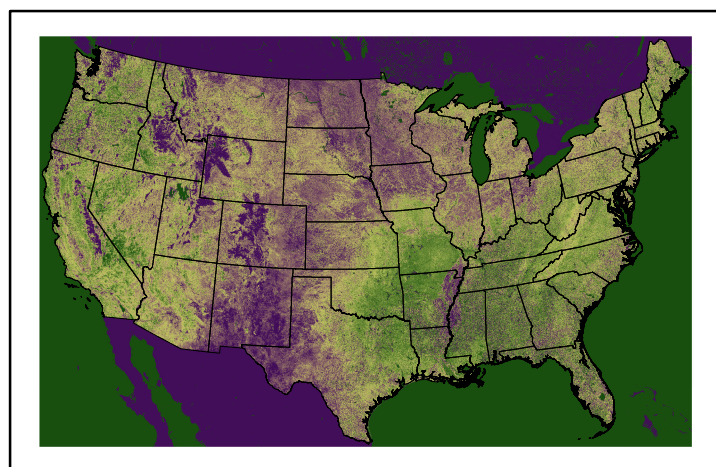

**Precipitation**  
p24m\_2024050800f024.bil

**Greenness**  
us24\_120126wk\_greenness.img