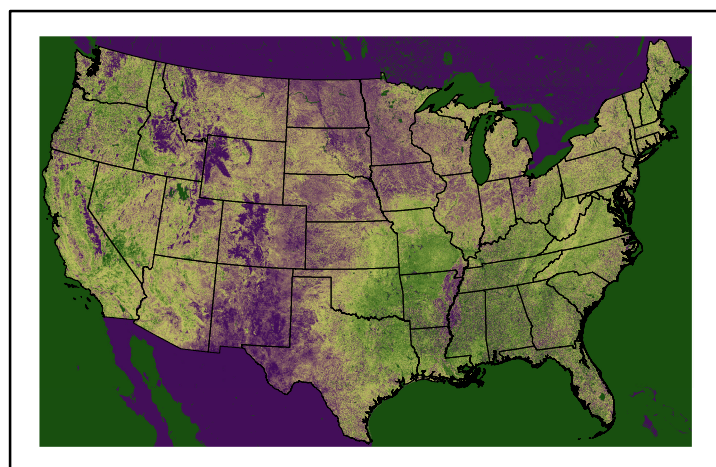

**Precipitation**  
p24m\_2024050800f120.bil

**Greenness**  
us24\_120126wk\_greenness.img

# WFPI & Meteorological Inputs

Day 6

2024-05-13

Computed on 2024-05-08

**WFPI**  
fp240513.bil

**10hr Fuel Moisture**  
mc10240513.bil

**Dry Bulb Temp**  
temp20240513.bil

**Wind Speed**  
wspd20240513.bil

**Precipitation**  
p24m\_2024050800f144.bil

**Greenness**  
us24\_120126wk\_greenness.img