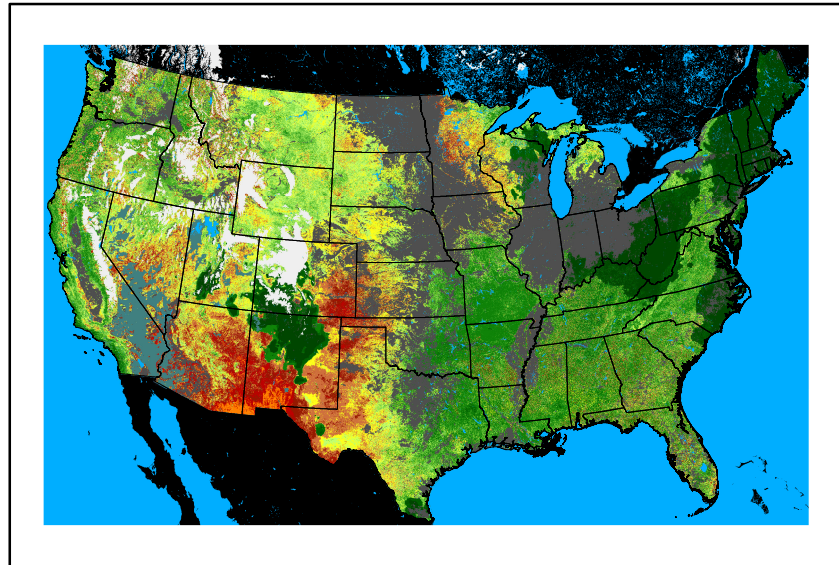

WFPI & Meteorological Inputs

Day 4

2024-05-11

Computed on 2024-05-08

WFPI
fp240511.bil