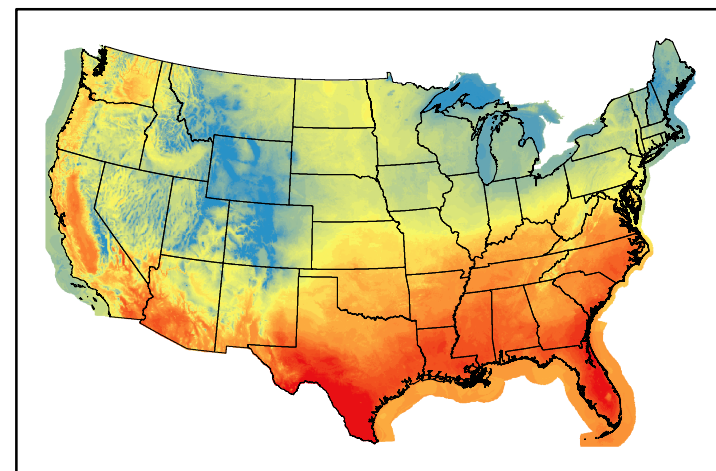

Dry Bulb Temp
temp20240509.bil