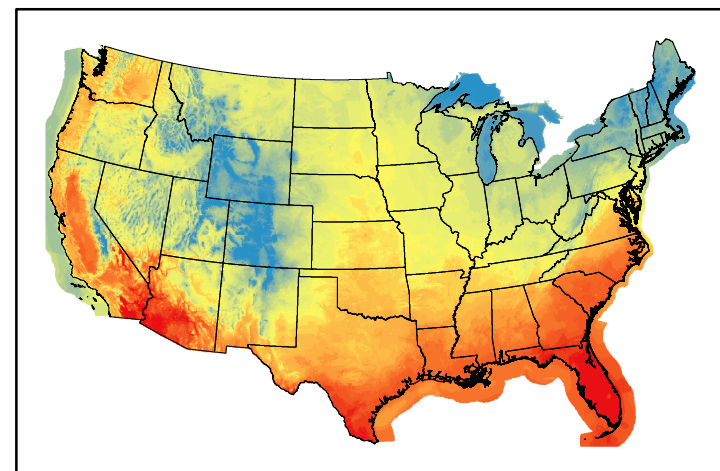

Dry Bulb Temp
temp20240510.bil