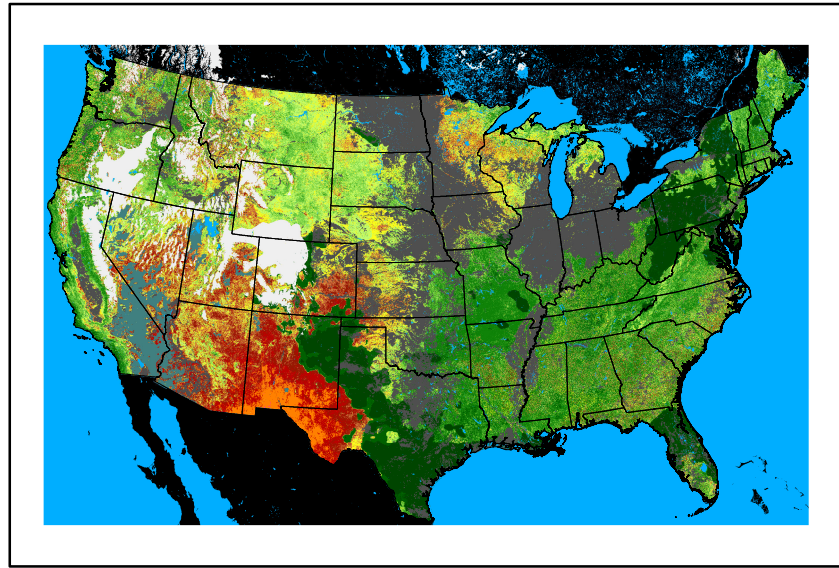

Wind Speed
wspd20240511.bil

Precipitation
p24m_2024050700f120.bil

Greenness
us24_120126wk_greenness.img

WFPI & Meteorological Inputs

Day 6

2024-05-12

Computed on 2024-05-07

WFPI
fp240512.bil