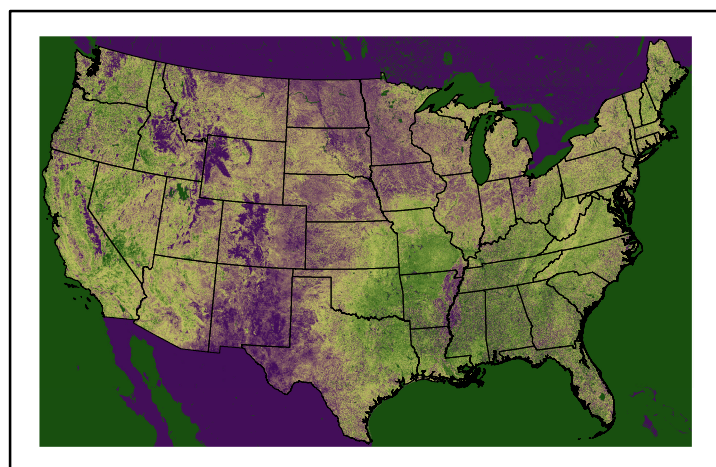

Wind Speed
wspd20240511.bil

Precipitation
p24m_2024050700f120.bil

Greenness
us24_120126wk_greenness.img

WFPI & Meteorological Inputs

Day 6

2024-05-12

Computed on 2024-05-07

WFPI
fp240512.bil

10hr Fuel Moisture
mc10240512.bil

Dry Bulb Temp
temp20240512.bil

Wind Speed
wspd20240512.bil

Precipitation
p24m_2024050700f144.bil

Greenness
us24_120126wk_greenness.img

WFPI & Meteorological Inputs

Day 7

2024-05-13

Computed on 2024-05-07

WFPI
fp240513.bil

10hr Fuel Moisture
mc10240513.bil

Dry Bulb Temp
temp20240513.bil

Wind Speed
wspd20240513.bil

Precipitation
p24m_2024050700f168.bil

Greenness
us24_120126wk_greenness.img