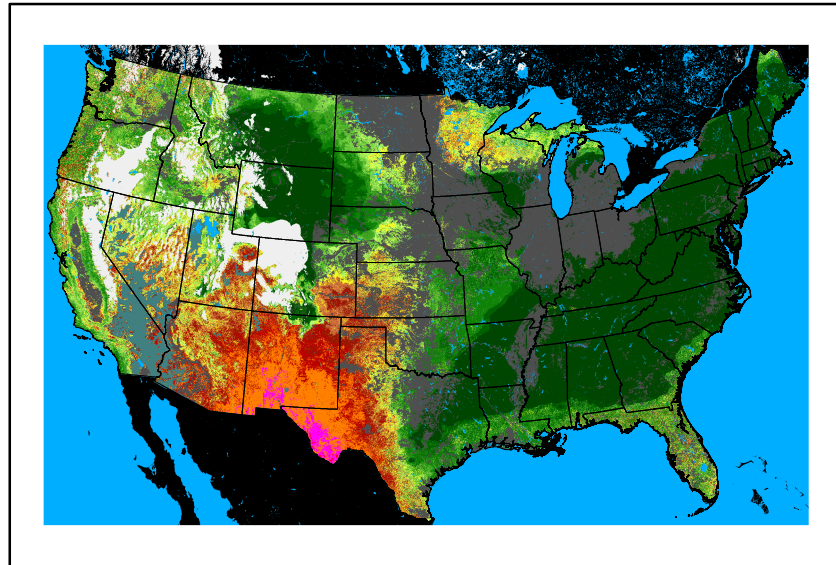

Dry Bulb Temp
temp20240508.bil

Wind Speed
wspd20240508.bil

Precipitation
p24m_2024050700f048.bil

Greenness
us24_120126wk_greenness.img

WFPI & Meteorological Inputs

Day 3

2024-05-09

Computed on 2024-05-07