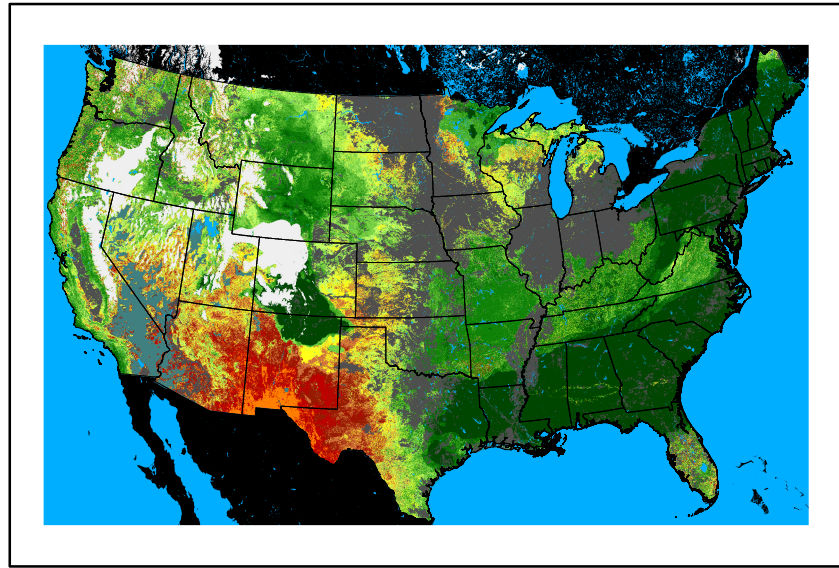

WFPI & Meteorological Inputs

Day 4

2024-05-10

Computed on 2024-05-07

WFPI
fp240510.bil