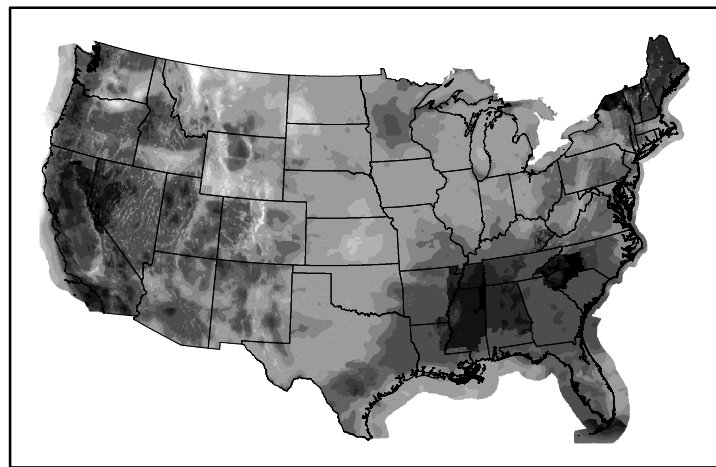

10hr Fuel Moisture
mc10240512.bil

Dry Bulb Temp
temp20240512.bil

Wind Speed
wspd20240512.bil

Precipitation
p24m_2024050700f144.bil

Greenness
us24_120126wk_greenness.img

WFPI & Meteorological Inputs

Day 7

2024-05-13

Computed on 2024-05-07

WFPI
fp240513.bil

10hr Fuel Moisture
mc10240513.bil

Dry Bulb Temp
temp20240513.bil

Wind Speed
wspd20240513.bil

Precipitation
p24m_2024050700f168.bil

Greenness
us24_120126wk_greenness.img