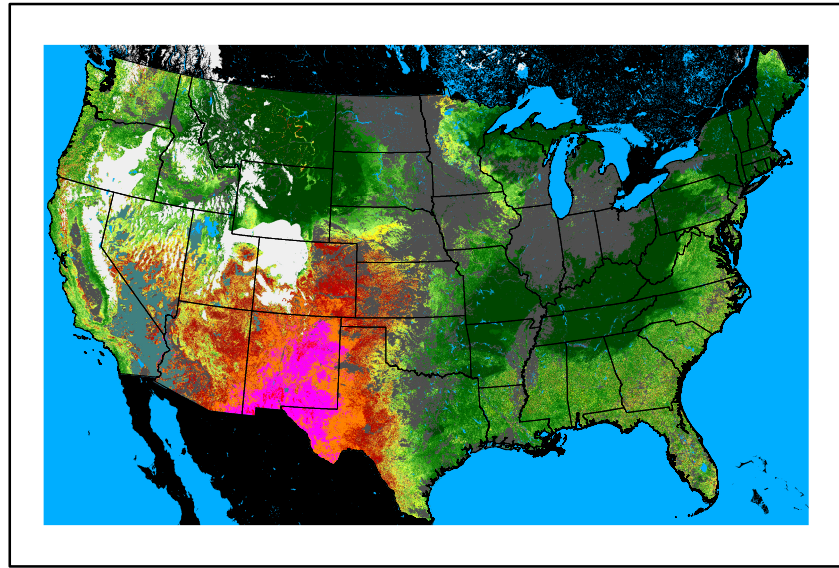

Precipitation
p24m_2024050700f024.bil

Greenness
us24_120126wk_greenness.img

WFPI & Meteorological Inputs

Day 2

2024-05-08

Computed on 2024-05-07

WFPI
fp240508.bil

10hr Fuel Moisture
mc10240508.bil