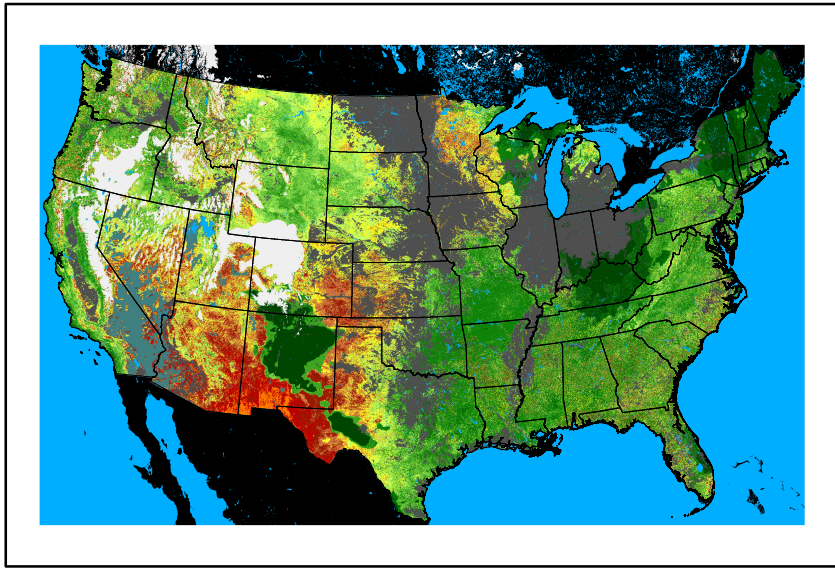

Greenness
us24_120126wk_greenness.img

WFPI & Meteorological Inputs

Day 5

2024-05-11

Computed on 2024-05-07

WFPI
fp240511.bil

10hr Fuel Moisture
mc10240511.bil

Dry Bulb Temp
temp20240511.bil