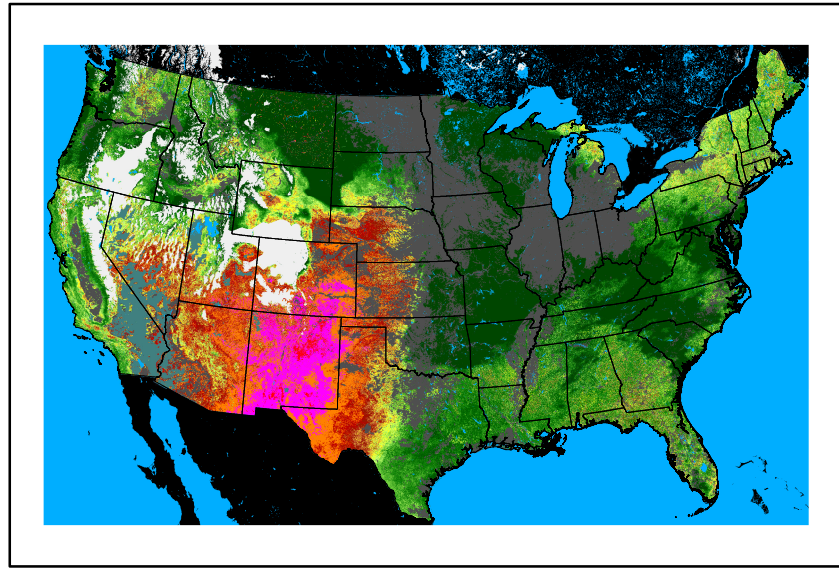

WFPI & Meteorological Inputs

Day 1

2024-05-07

Computed on 2024-05-07

WFPI
fp240507.bil