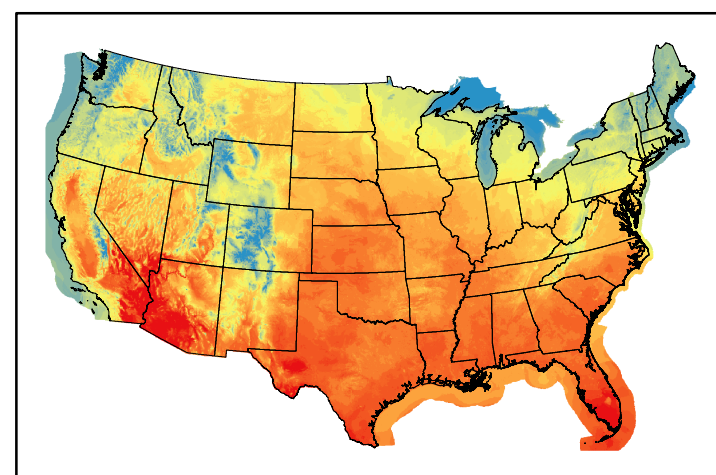

10hr Fuel Moisture
mc10240512.bil

Dry Bulb Temp
temp20240512.bil

Wind Speed
wspd20240512.bil

Precipitation
p24m_2024050700f144.bil

Greenness
us24_120126wk_greenness.img

WFPI & Meteorological Inputs

Day 7

2024-05-13

Computed on 2024-05-07

WFPI
fp240513.bil

10hr Fuel Moisture
mc10240513.bil

Dry Bulb Temp
temp20240513.bil

Wind Speed
wspd20240513.bil

Precipitation
p24m_2024050700f168.bil

Greenness
us24_120126wk_greenness.img