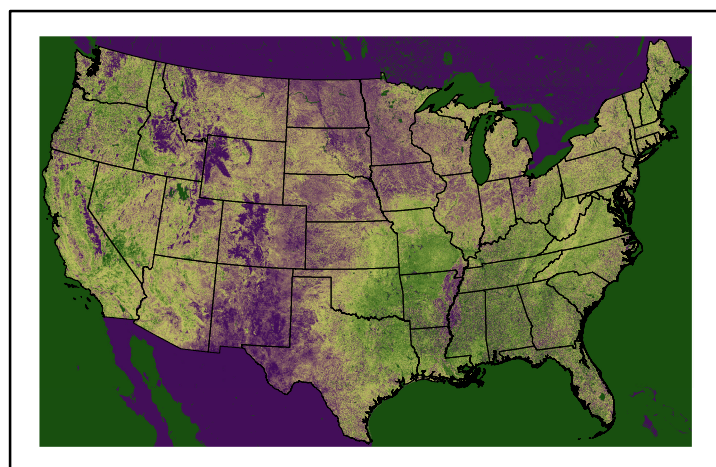

WFPI
fp240509.bil

10hr Fuel Moisture
mc10240509.bil

Dry Bulb Temp
temp20240509.bil

Wind Speed
wspd20240509.bil

Precipitation
p24m_2024050700f072.bil

Greenness
us24_120126wk_greenness.img

WFPI & Meteorological Inputs