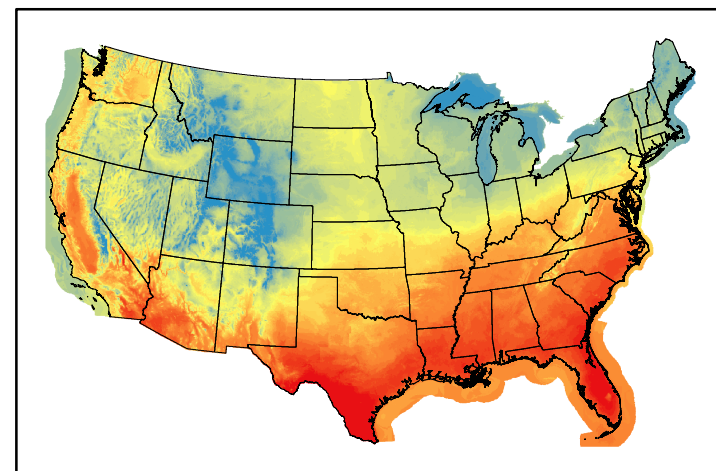

Dry Bulb Temp
temp20240509.bil