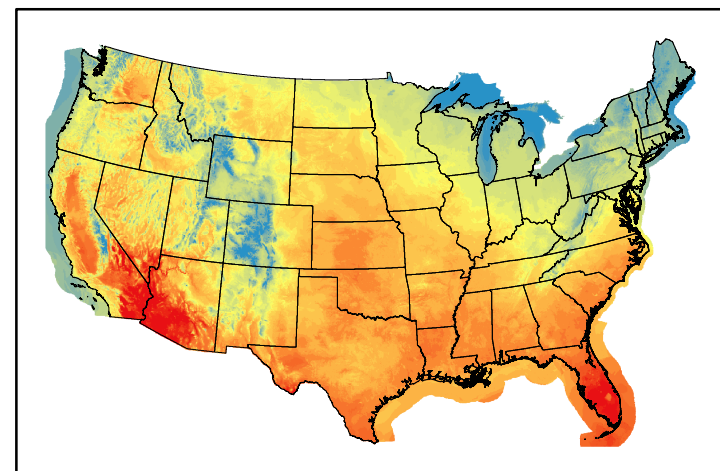

Dry Bulb Temp
temp20240512.bil