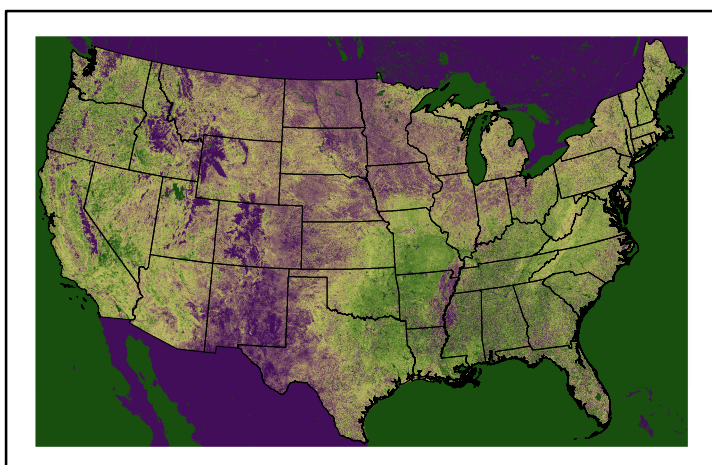

Greenness
us24_120126wk_greenness.img