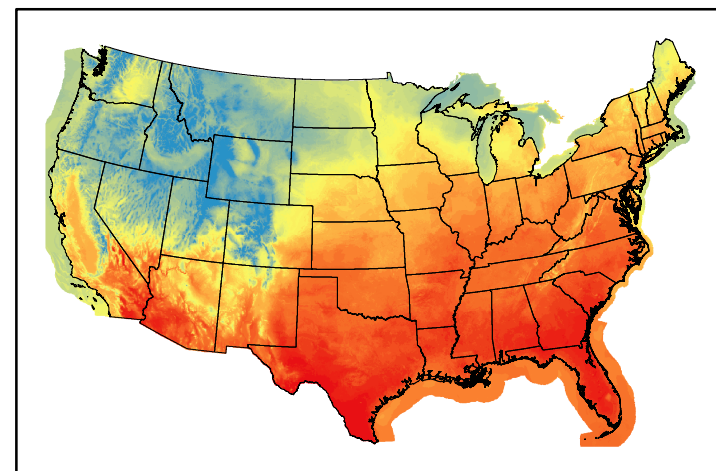

Dry Bulb Temp
temp20240507.bil