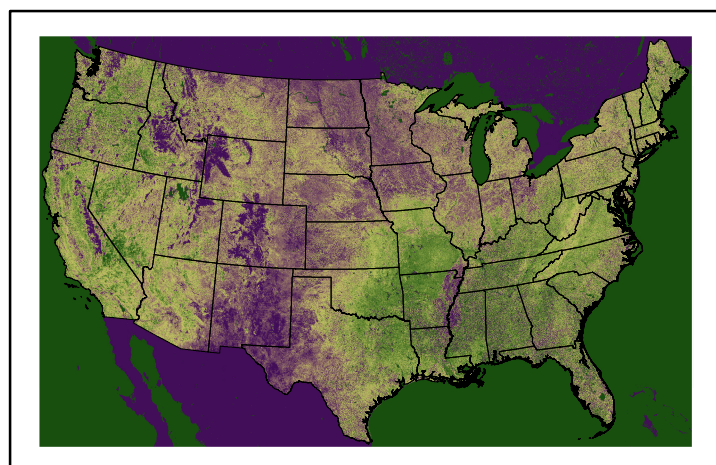

Precipitation
p24m_2024050700f024.bil

Greenness
us24_120126wk_greenness.img

WFPI & Meteorological Inputs

Day 2

2024-05-08

Computed on 2024-05-07

WFPI
fp240508.bil

10hr Fuel Moisture
mc10240508.bil