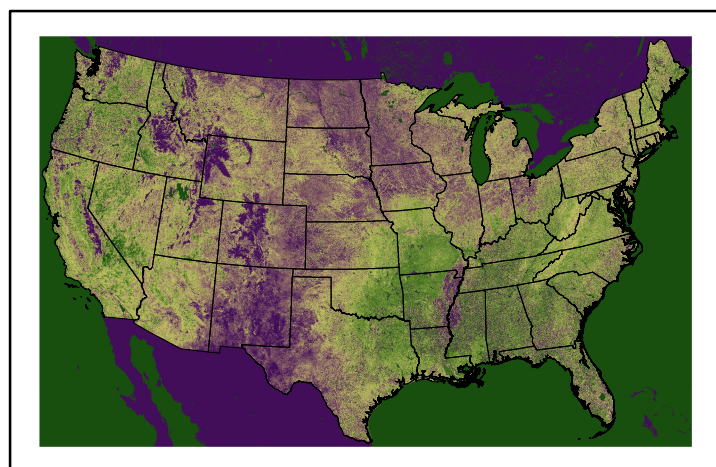

WFPI
fp240509.bil

10hr Fuel Moisture
mc10240509.bil

Dry Bulb Temp
temp20240509.bil

Wind Speed
wspd20240509.bil

Precipitation
p24m_2024050700f072.bil

Greenness
us24_120126wk_greenness.img

WFPI & Meteorological Inputs

Greenness
us24_120126wk_greenness.img

WFPI & Meteorological Inputs

Day 5

2024-05-11

Computed on 2024-05-07

WFPI
fp240511.bil

10hr Fuel Moisture
mc10240511.bil

Dry Bulb Temp
temp20240511.bil