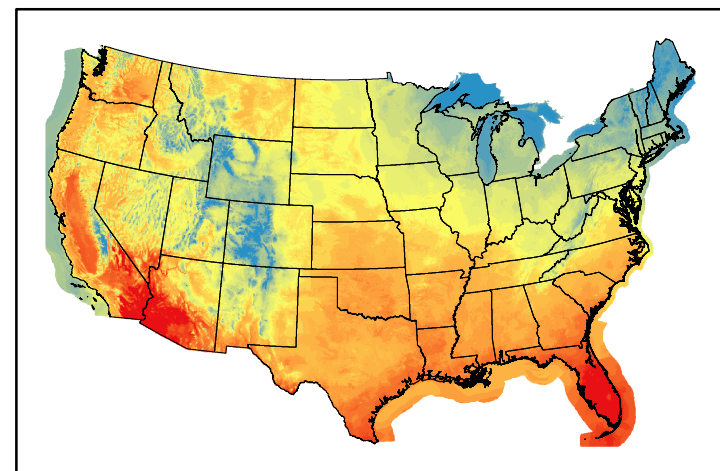

Greenness
us24_120126wk_greenness.img

WFPI & Meteorological Inputs

Day 5

2024-05-11

Computed on 2024-05-07

WFPI
fp240511.bil

10hr Fuel Moisture
mc10240511.bil

Dry Bulb Temp
temp20240511.bil