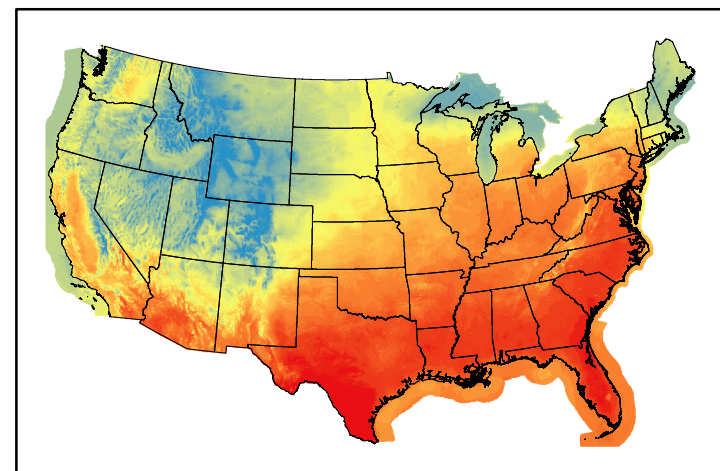

Precipitation
p24m_2024050700f024.bil

Greenness
us24_120126wk_greenness.img

WFPI & Meteorological Inputs

Day 2

2024-05-08

Computed on 2024-05-07

WFPI
fp240508.bil

10hr Fuel Moisture
mc10240508.bil