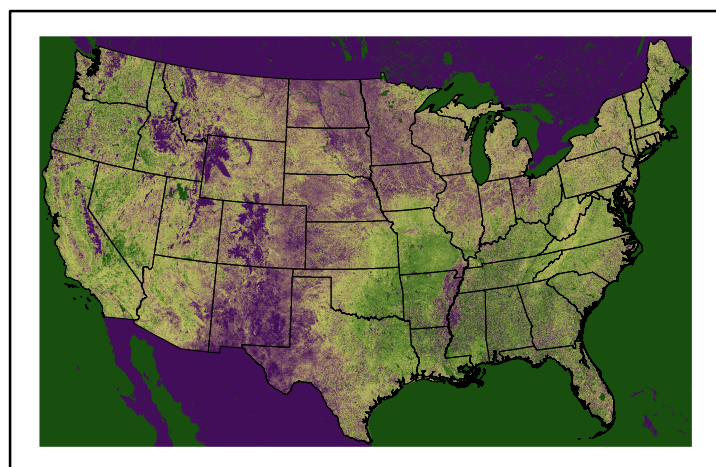

Greenness
us24_120126wk_greenness.img