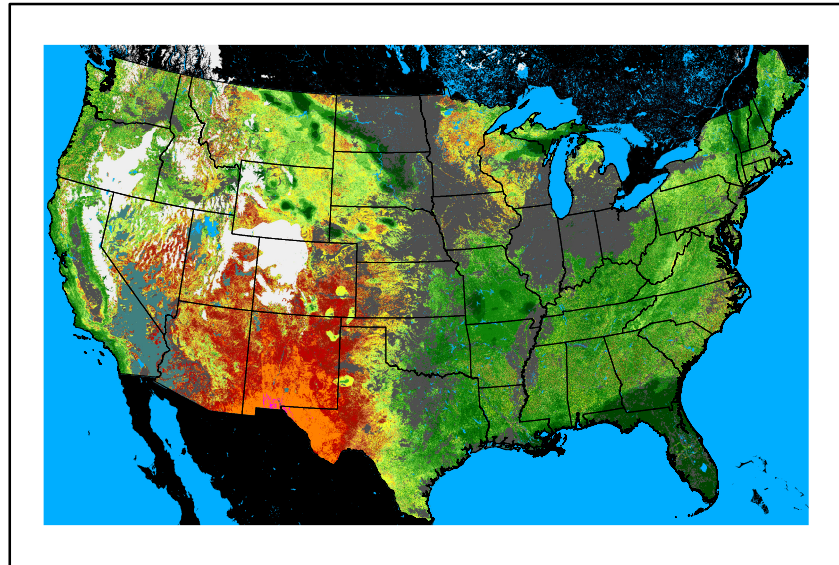

WFPI & Meteorological Inputs

Day 7

2024-05-13

Computed on 2024-05-07

WFPI
fp240513.bil