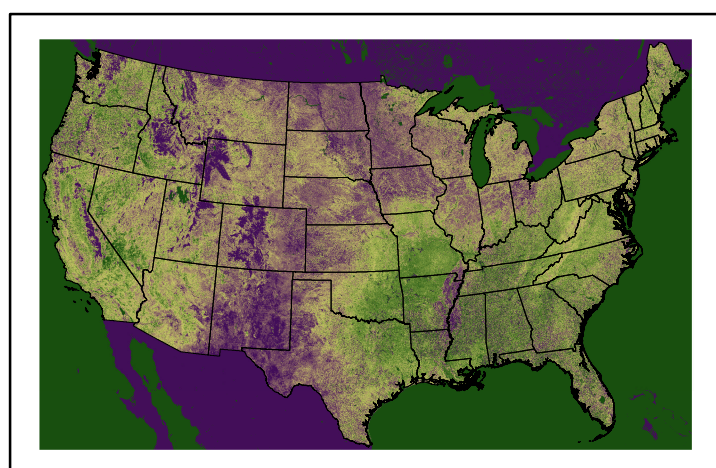

10hr Fuel Moisture
mc10240512.bil

Dry Bulb Temp
temp20240512.bil

Wind Speed
wspd20240512.bil

Precipitation
p24m_2024050700f144.bil

Greenness
us24_120126wk_greenness.img

WFPI & Meteorological Inputs

Day 7

2024-05-13

Computed on 2024-05-07

WFPI
fp240513.bil

10hr Fuel Moisture
mc10240513.bil

Dry Bulb Temp
temp20240513.bil

Wind Speed
wspd20240513.bil

Precipitation
p24m_2024050700f168.bil

Greenness
us24_120126wk_greenness.img