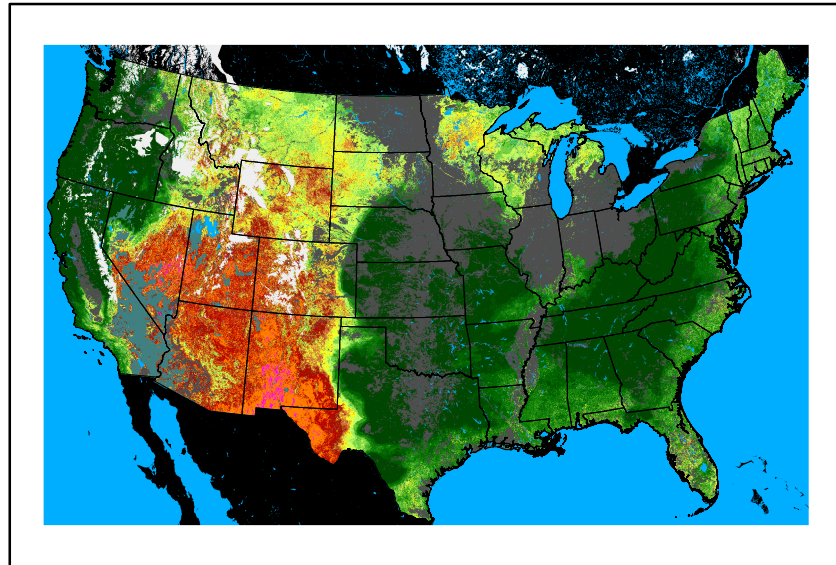

Dry Bulb Temp
temp20240503.bil

Wind Speed
wspd20240503.bil

Precipitation
p24m_2024050200f048.bil

Greenness
us24_113119wk_greenness.img

WFPI & Meteorological Inputs

Day 3

2024-05-04

Computed on 2024-05-02