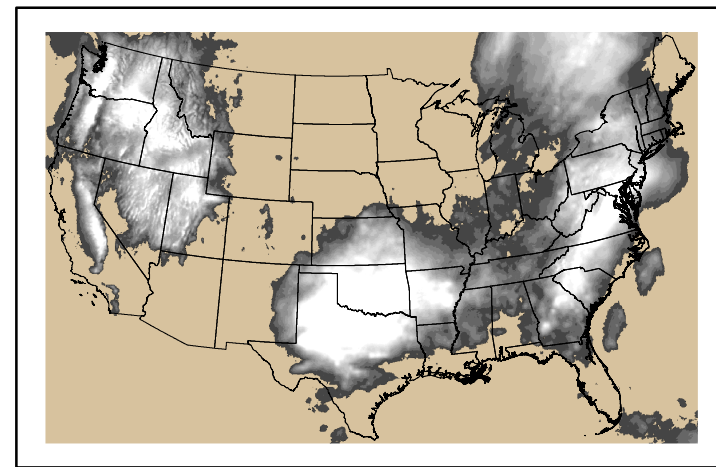

Precipitation
p24m_2024050200f096.bil