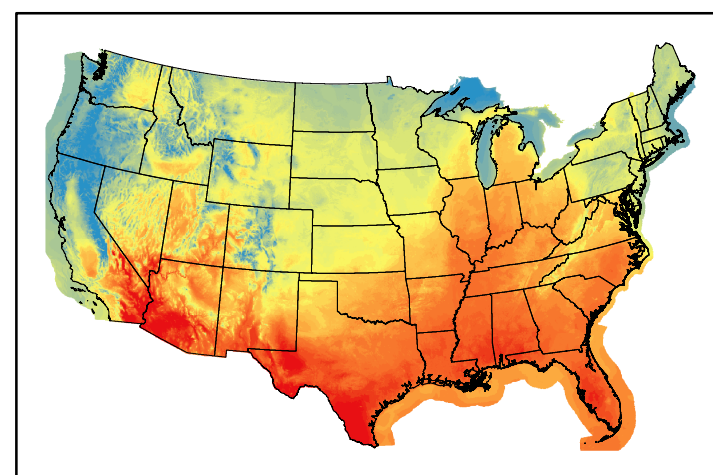

Dry Bulb Temp
temp20240504.bil