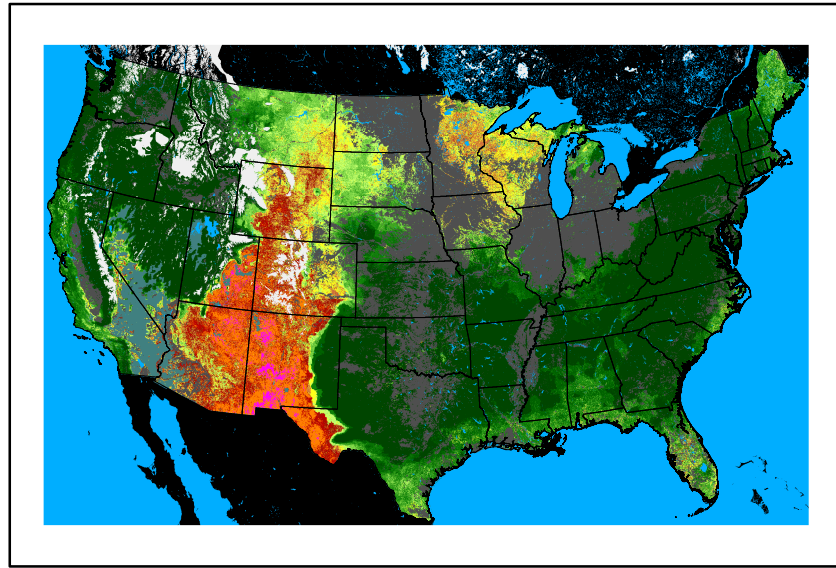

WFPI & Meteorological Inputs

Day 4

2024-05-05

Computed on 2024-05-02

WFPI
fp240505.bil