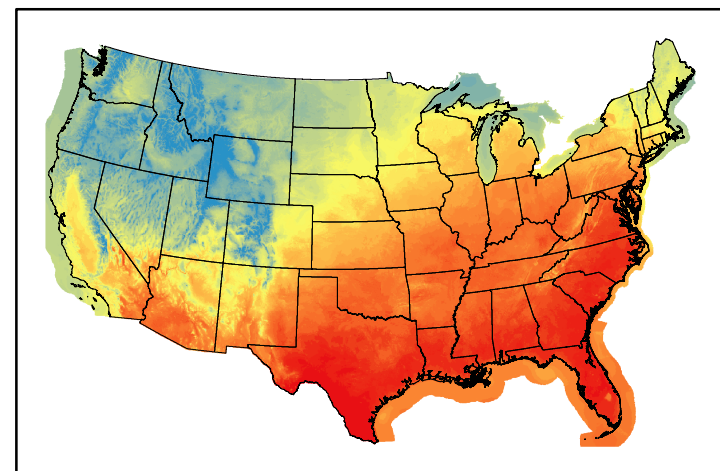

10hr Fuel Moisture
mc10240507.bil

Dry Bulb Temp
temp20240507.bil

Wind Speed
wspd20240507.bil

Precipitation
p24m_2024050200f144.bil

Greenness
us24_113119wk_greenness.img

WFPI & Meteorological Inputs

Day 7

2024-05-08

Computed on 2024-05-02

WFPI
fp240508.bil

10hr Fuel Moisture
mc10240508.bil

Dry Bulb Temp
temp20240508.bil

Wind Speed
wspd20240508.bil

Precipitation
p24m_2024050200f168.bil

Greenness
us24_113119wk_greenness.img