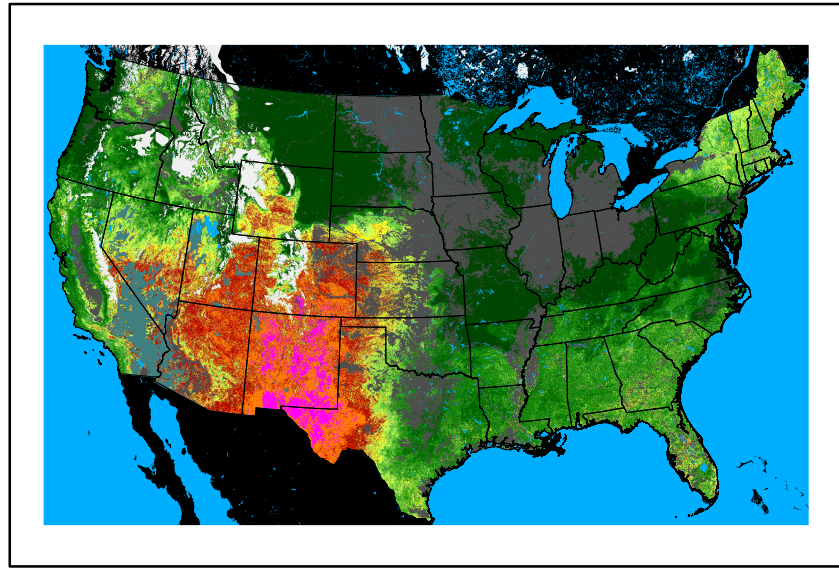

Wind Speed
wspd20240506.bil

Precipitation
p24m_2024050200f120.bil

Greenness
us24_113119wk_greenness.img

WFPI & Meteorological Inputs

Day 6

2024-05-07

Computed on 2024-05-02

WFPI
fp240507.bil