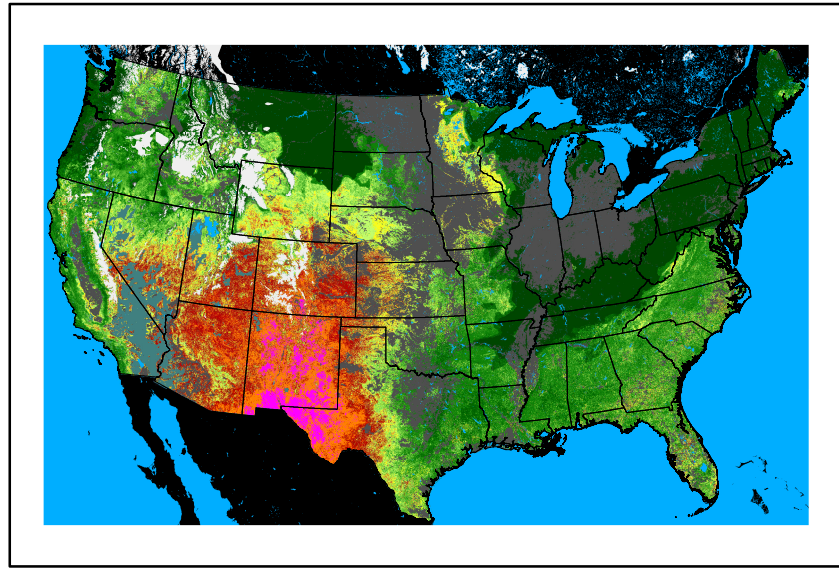

WFPI & Meteorological Inputs

Day 7

2024-05-08

Computed on 2024-05-02

WFPI
fp240508.bil