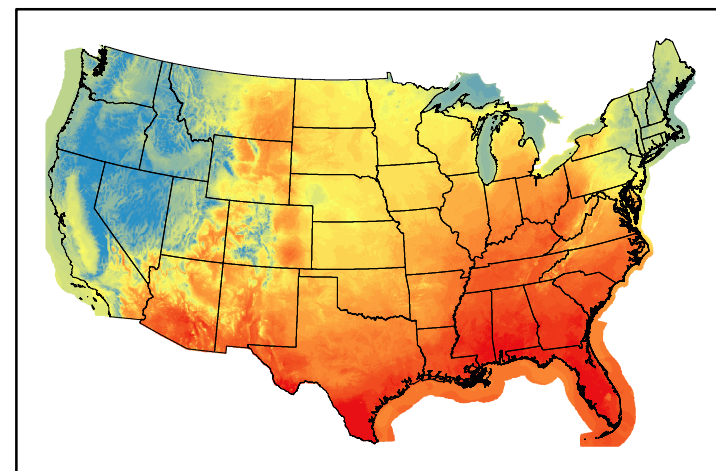

Dry Bulb Temp
temp20240505.bil