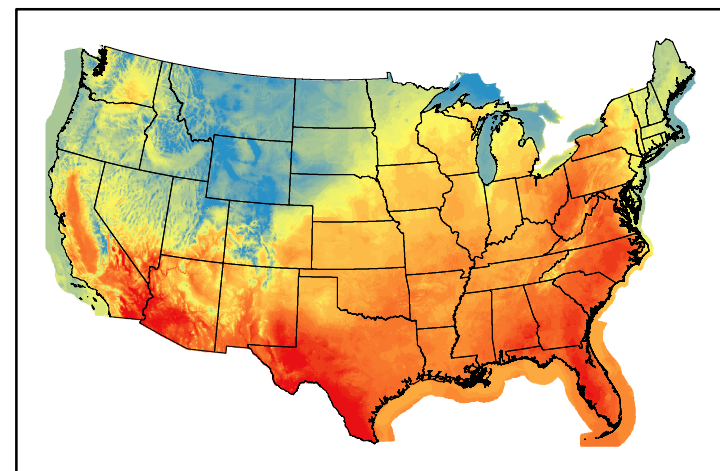

Precipitation
p24m_2024050200f024.bil

Greenness
us24_113119wk_greenness.img

WFPI & Meteorological Inputs

Day 2

2024-05-03

Computed on 2024-05-02

WFPI
fp240503.bil

10hr Fuel Moisture
mc10240503.bil