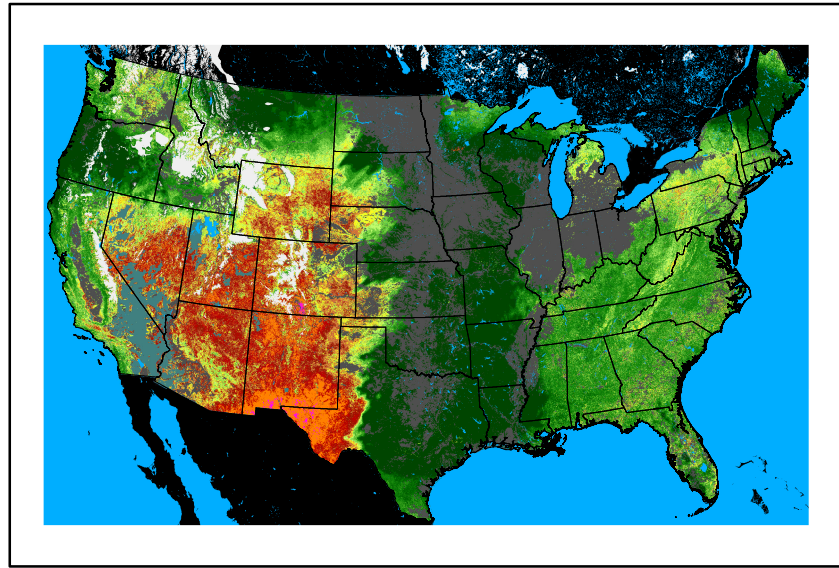

WFPI & Meteorological Inputs

Day 1

2024-05-02

Computed on 2024-05-02

WFPI
fp240502.bil