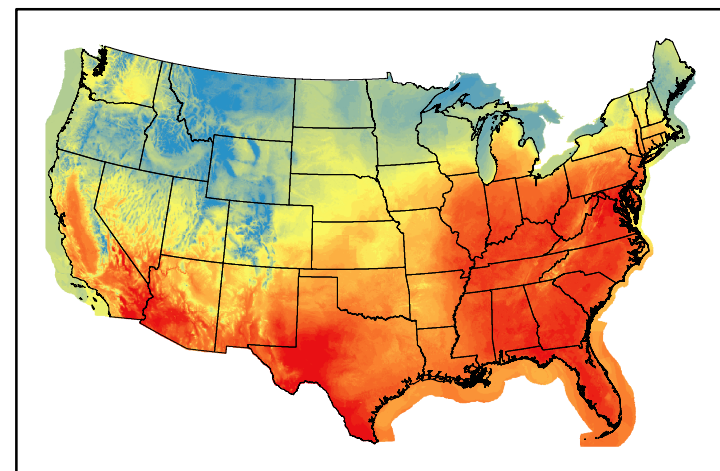

WFPI & Meteorological Inputs

Day 1

2024-05-02

Computed on 2024-05-02

WFPI
fp240502.bil

10hr Fuel Moisture
mc10240502.bil

Dry Bulb Temp
temp20240502.bil

Wind Speed
wspd20240502.bil