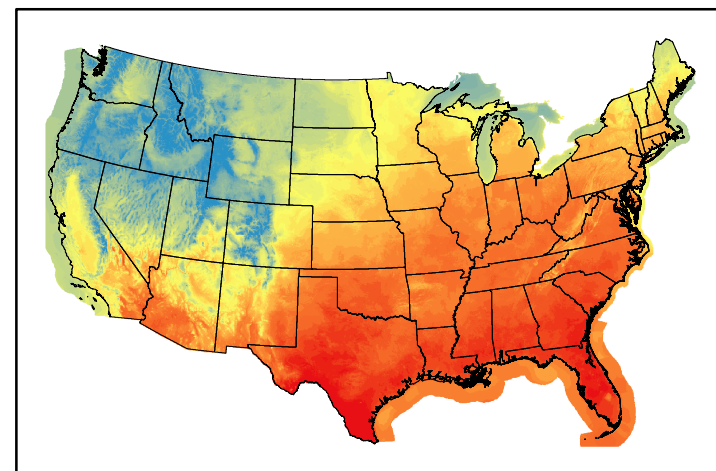

Dry Bulb Temp
temp20240507.bil