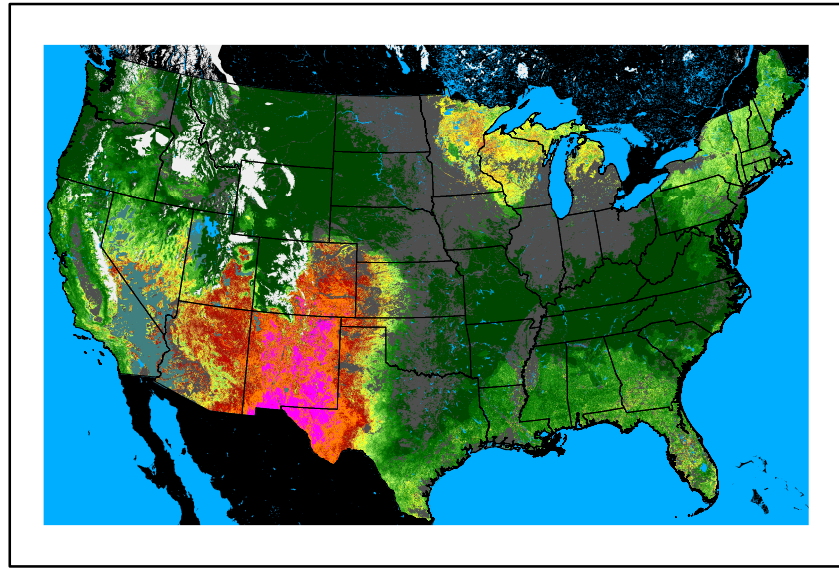

Greenness
us24_113119wk_greenness.img

WFPI & Meteorological Inputs

Day 5

2024-05-06

Computed on 2024-05-02

WFPI
fp240506.bil

10hr Fuel Moisture
mc10240506.bil

Dry Bulb Temp
temp20240506.bil