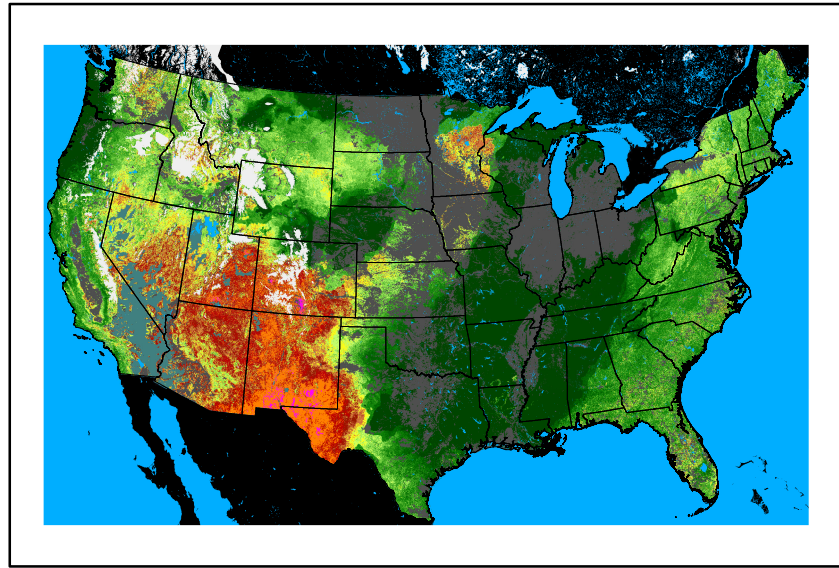

Precipitation
p24m_2024050200f024.bil

Greenness
us24_113119wk_greenness.img

WFPI & Meteorological Inputs

Day 2

2024-05-03

Computed on 2024-05-02

WFPI
fp240503.bil

10hr Fuel Moisture
mc10240503.bil