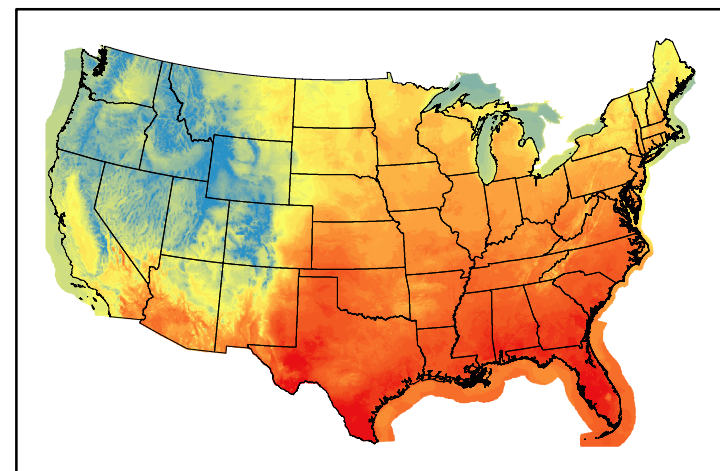

Greenness
us24_113119wk_greenness.img

WFPI & Meteorological Inputs

Day 5

2024-05-06

Computed on 2024-05-02

WFPI
fp240506.bil

10hr Fuel Moisture
mc10240506.bil

Dry Bulb Temp
temp20240506.bil