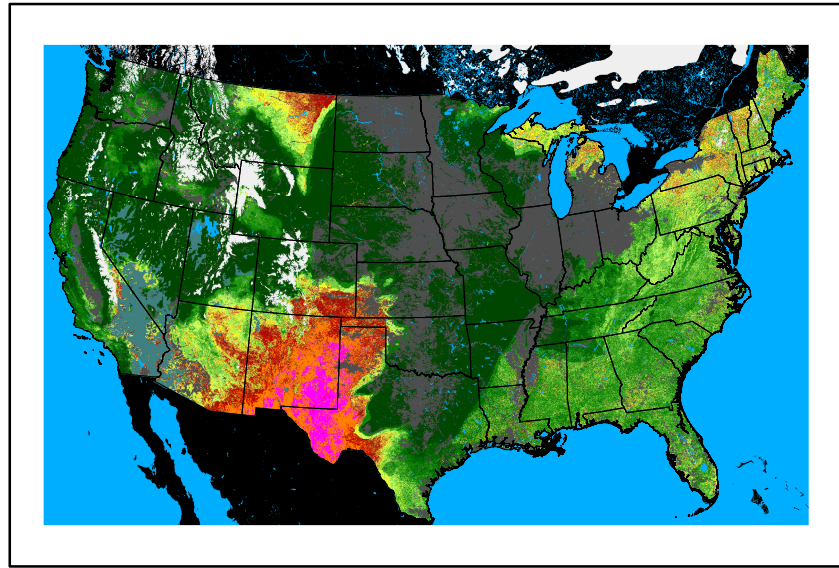

Precipitation
p24m_2024042500f024.bil

Greenness
us24_106112wk_greenness.img

WFPI & Meteorological Inputs

Day 2

2024-04-26

Computed on 2024-04-25

WFPI
fp240426.bil

10hr Fuel Moisture
mc10240426.bil