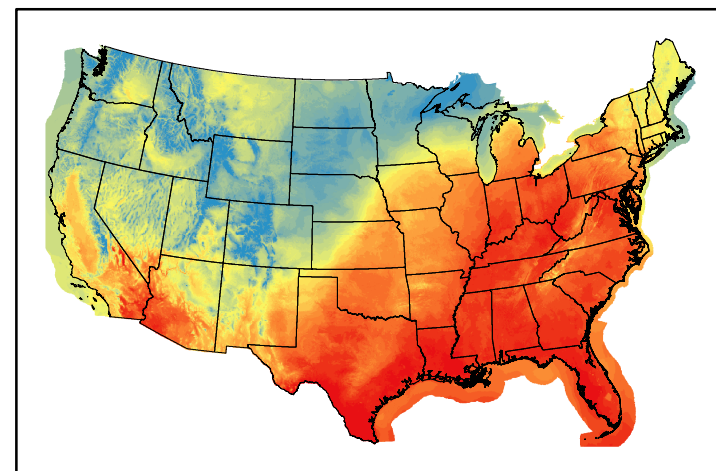

Dry Bulb Temp
temp20240428.bil