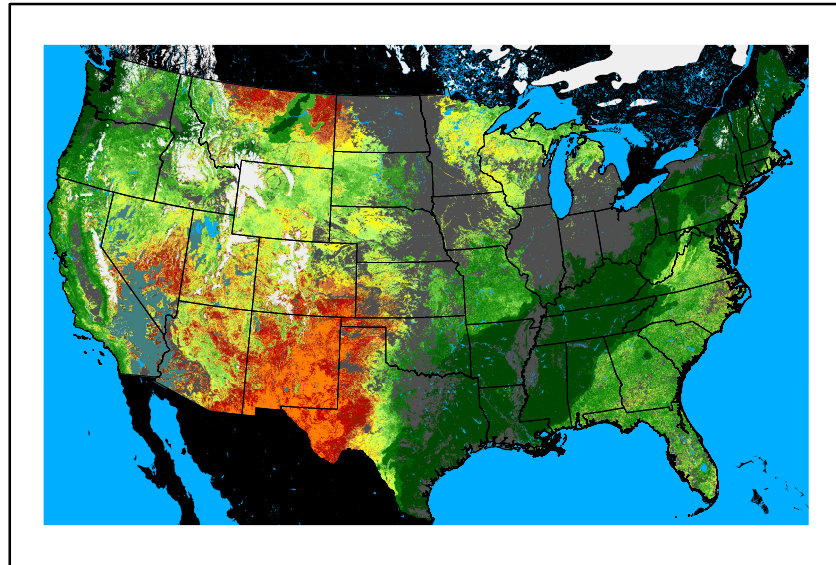

Greenness
us24_106112wk_greenness.img

WFPI & Meteorological Inputs

Day 5

2024-04-29

Computed on 2024-04-25

WFPI
fp240429.bil

10hr Fuel Moisture
mc10240429.bil

Dry Bulb Temp
temp20240429.bil

Wind Speed
wspd20240429.bil

Precipitation
p24m_2024042500f120.bil

Greenness
us24_106112wk_greenness.img

WFPI & Meteorological Inputs

Day 6

2024-04-30

Computed on 2024-04-25

WFPI
fp240430.bil