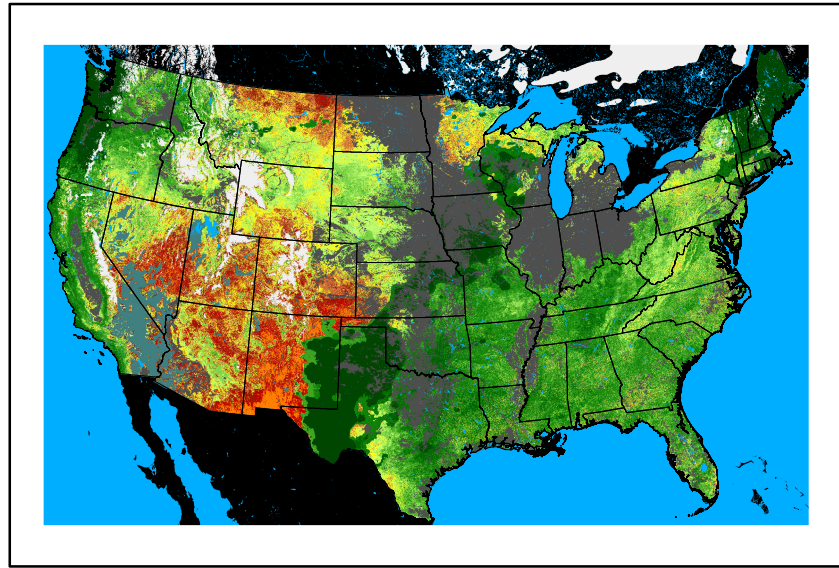

WFPI & Meteorological Inputs

Day 7

2024-05-01

Computed on 2024-04-25

WFPI
fp240501.bil