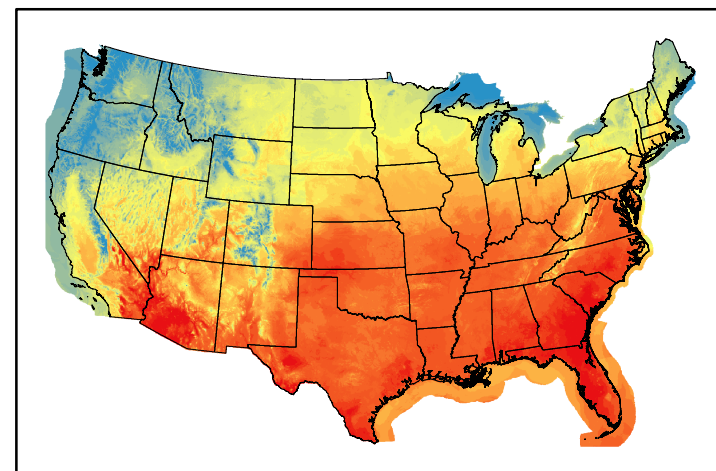

Dry Bulb Temp
temp20240501.bil