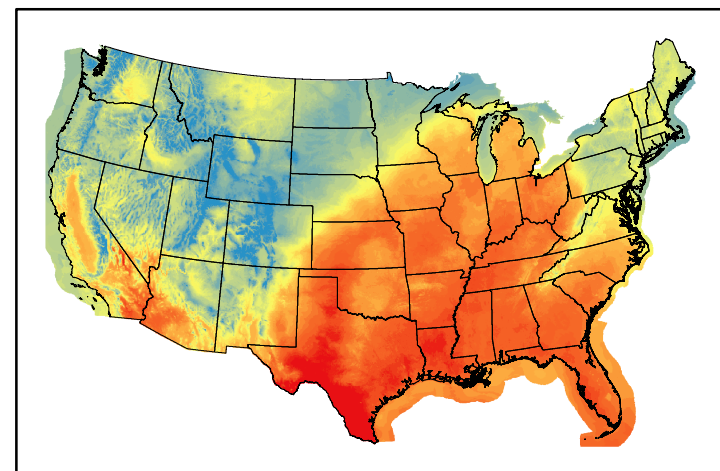

Dry Bulb Temp
temp20240427.bil