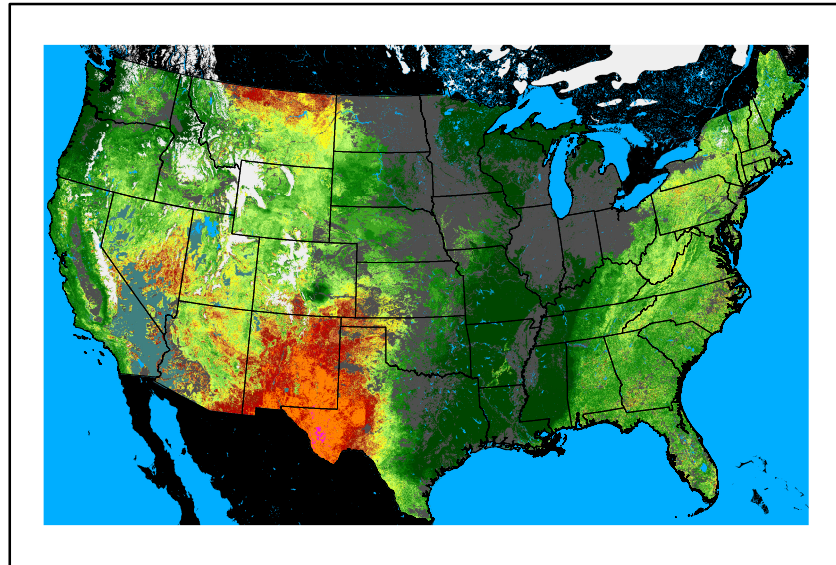

Greenness
us24_106112wk_greenness.img

WFPI & Meteorological Inputs

Day 5

2024-04-29

Computed on 2024-04-25

WFPI
fp240429.bil

10hr Fuel Moisture
mc10240429.bil

Dry Bulb Temp
temp20240429.bil