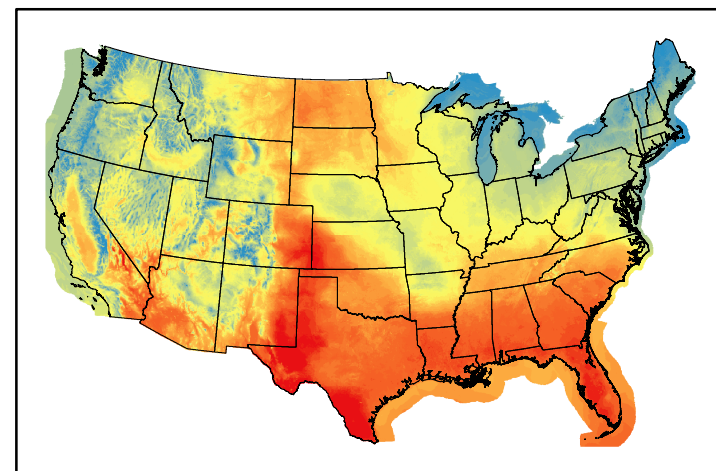

WFPI & Meteorological Inputs

Day 1

2024-04-25

Computed on 2024-04-25

WFPI
fp240425.bil

10hr Fuel Moisture
mc10240425.bil

Dry Bulb Temp
temp20240425.bil

Wind Speed
wspd20240425.bil