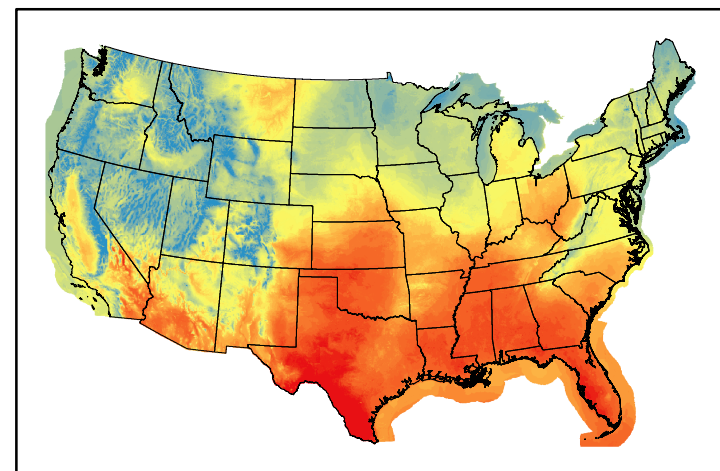

Precipitation
p24m_2024042500f024.bil

Greenness
us24_106112wk_greenness.img

WFPI & Meteorological Inputs

Day 2

2024-04-26

Computed on 2024-04-25

WFPI
fp240426.bil

10hr Fuel Moisture
mc10240426.bil